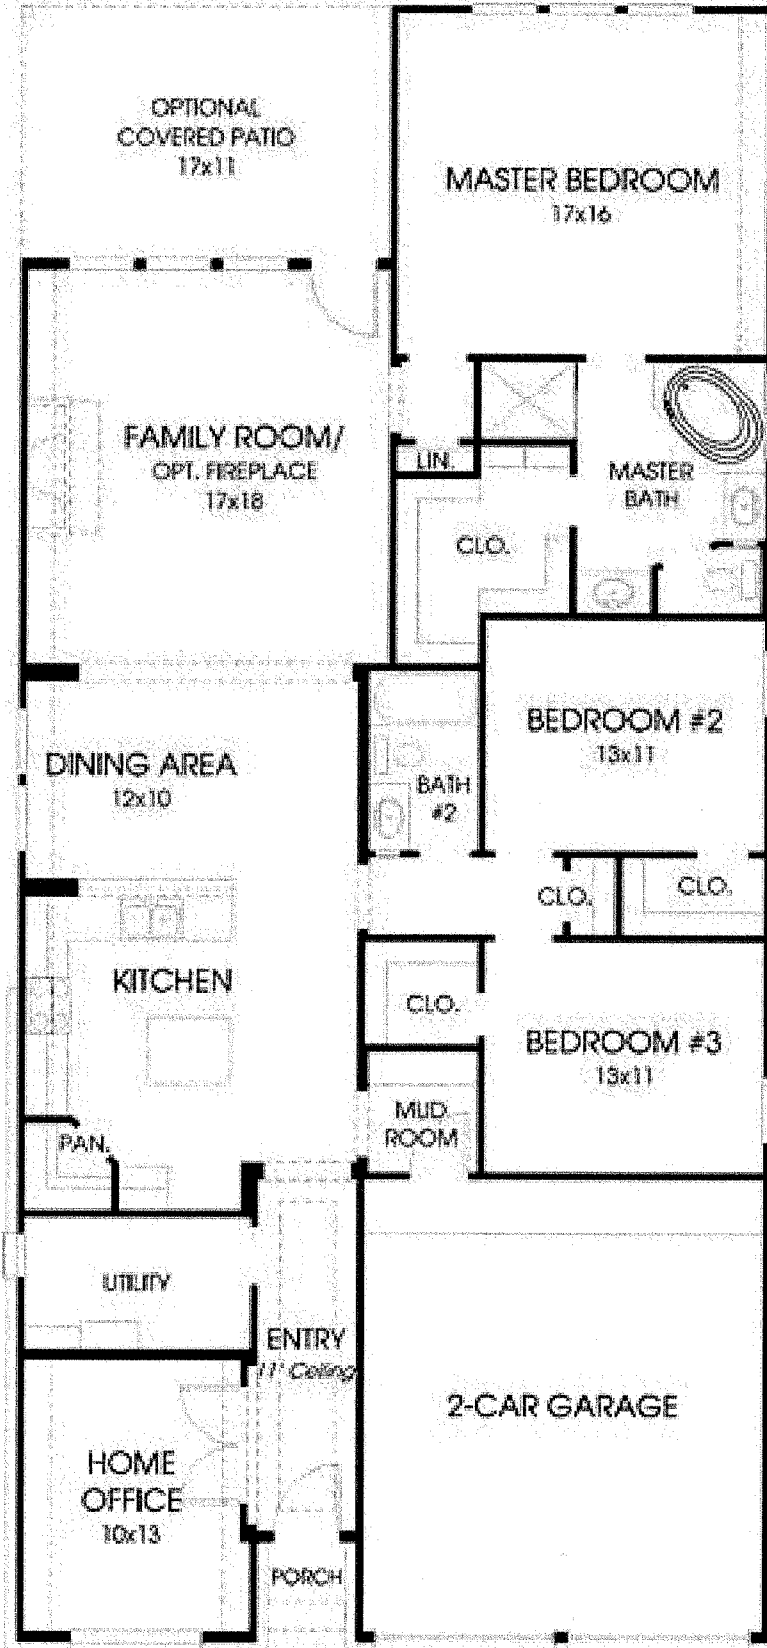

DESIGNS

Design 1950W

This home contains approximately 3,930 square feet.*

*See Page 3 for Details and Exclusions
© Perry Homes, LLC 2019
16-01-2009
147-411