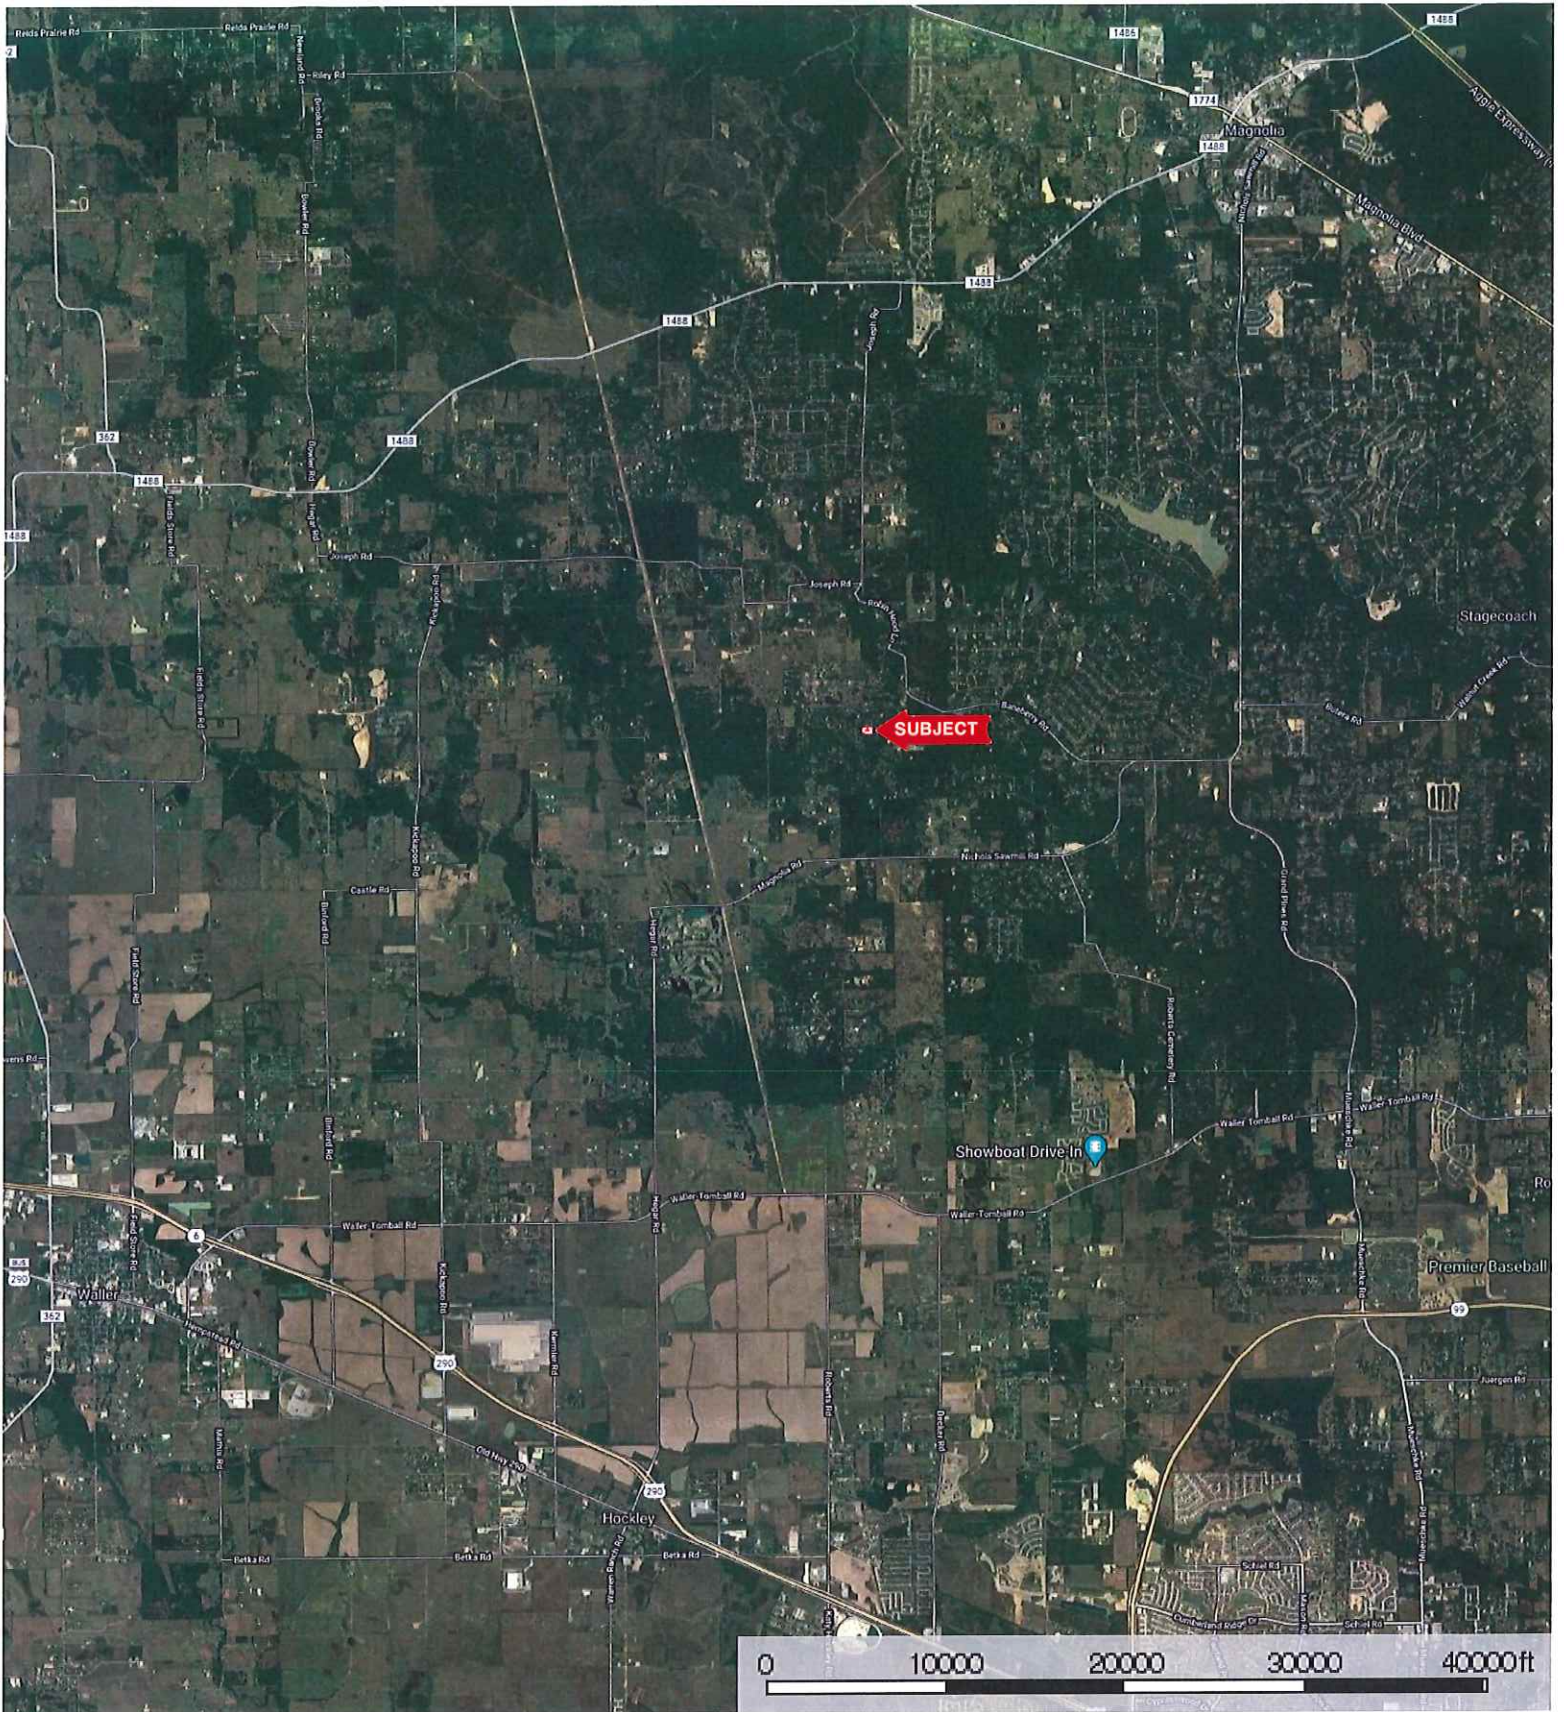

Pine Creek Rd.
Waller County, Texas, AC +/-

Boundary

Pine Creek Rd.
Waller County, Texas, AC +/-

 Boundary

Pine Creek Rd.
Waller County, Texas, AC +/-

- Boundary
- 100 Year Floodplain
- 500 Year Floodplain
- Floodway
- Special
- Unmapped/ Not Included