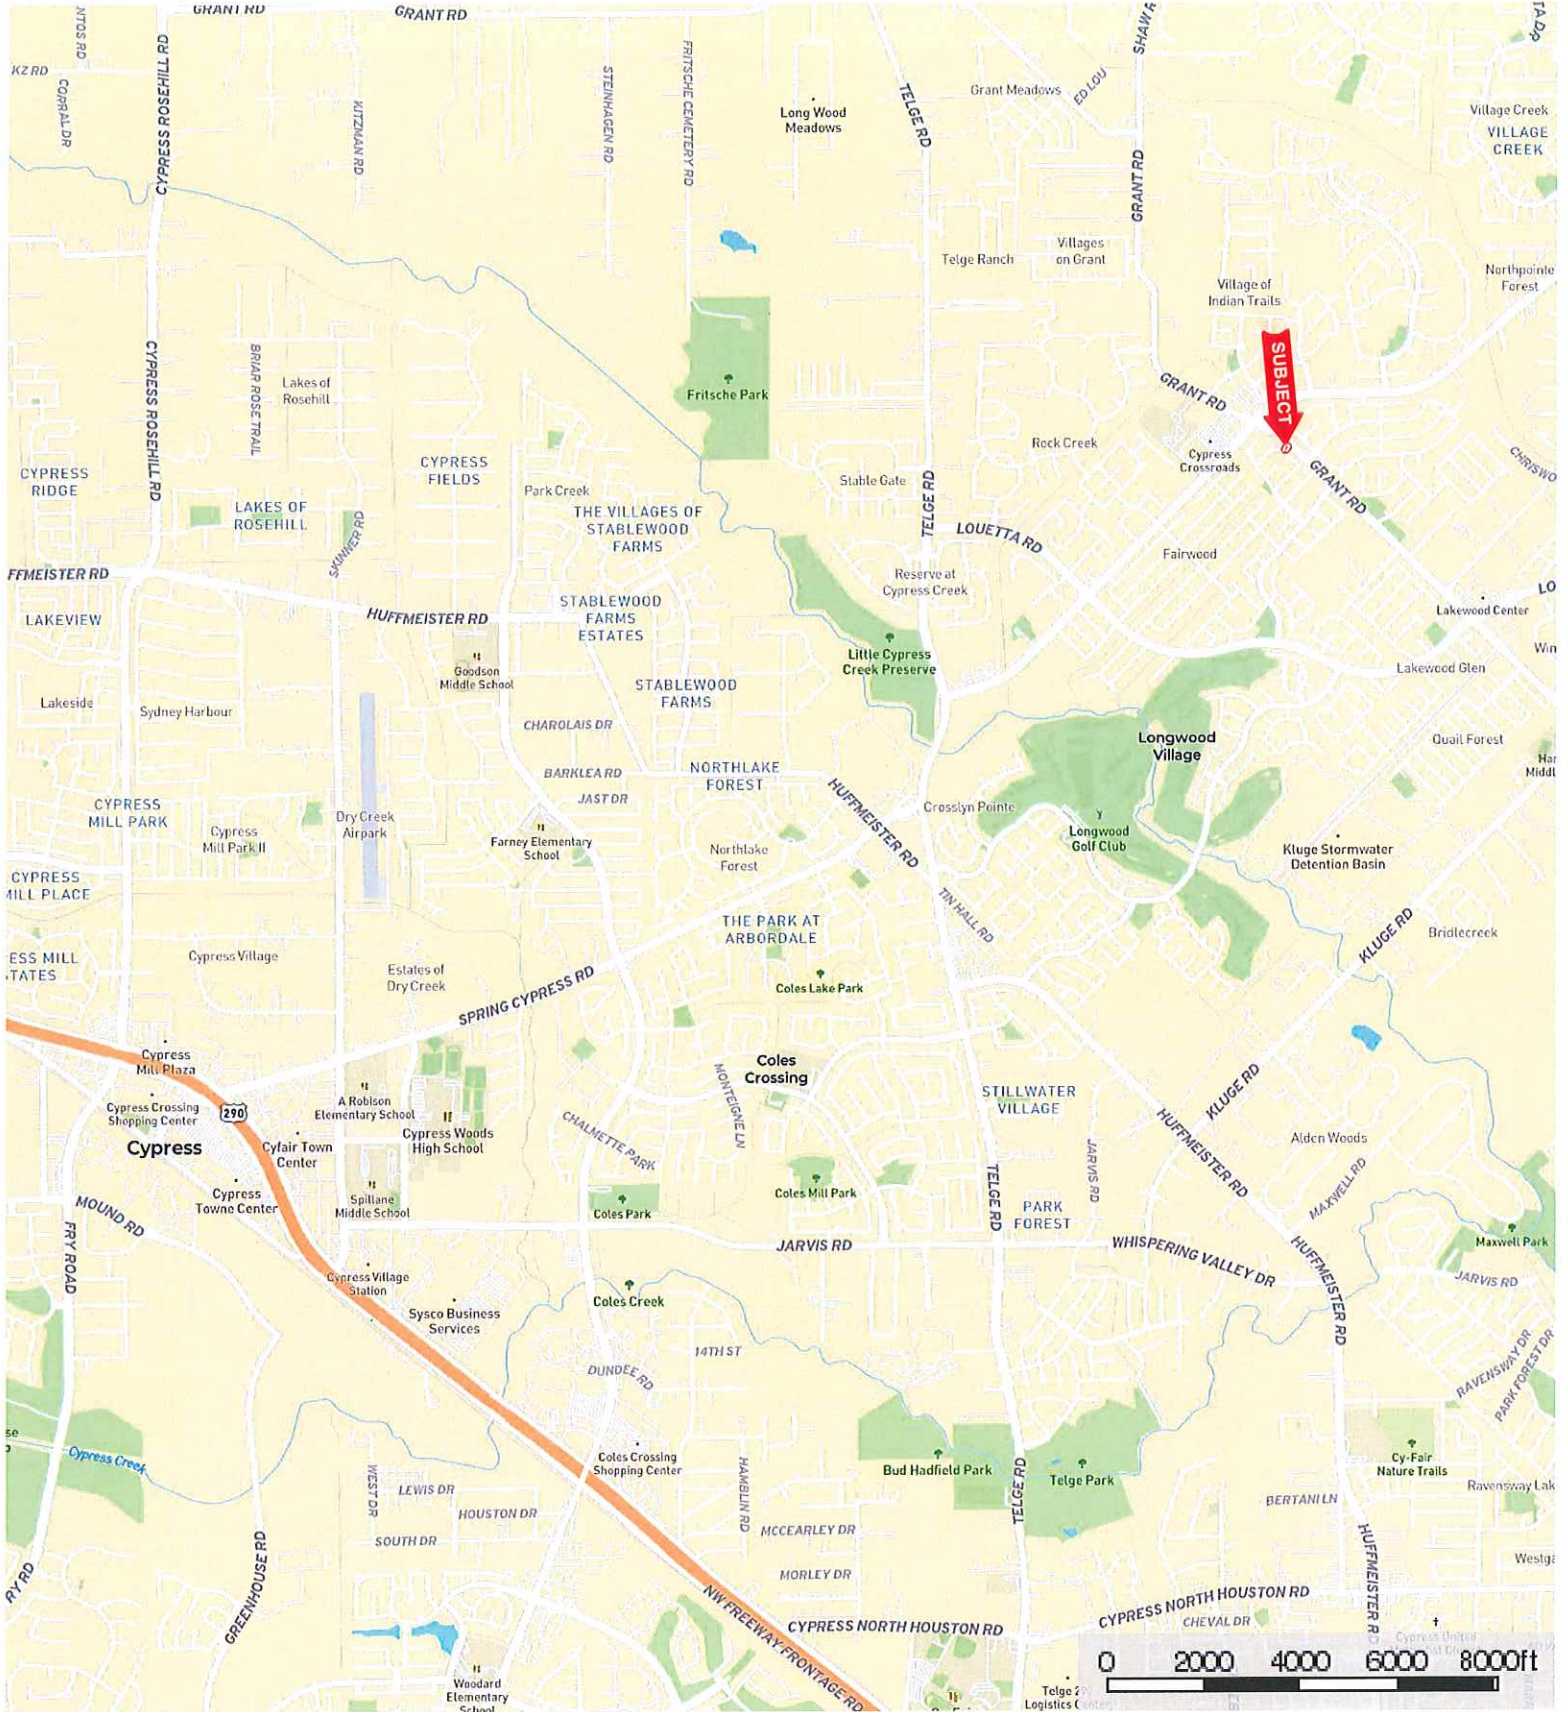

14026 Fair Glade Ln.  
Harris County, Texas, AC +/-

 Boundary

14026 Fair Glade Ln.  
Harris County, Texas, AC +/-

 Boundary

14026 Fair Glade Ln.  
Harris County, Texas, AC +/-

 Boundary

14026 Fair Glade Ln.  
 Harris County, Texas, AC +/-

- Boundary
- 100 Year Floodplain
- 500 Year Floodplain
- Floodway
- Special
- Unmapped/ Not Included