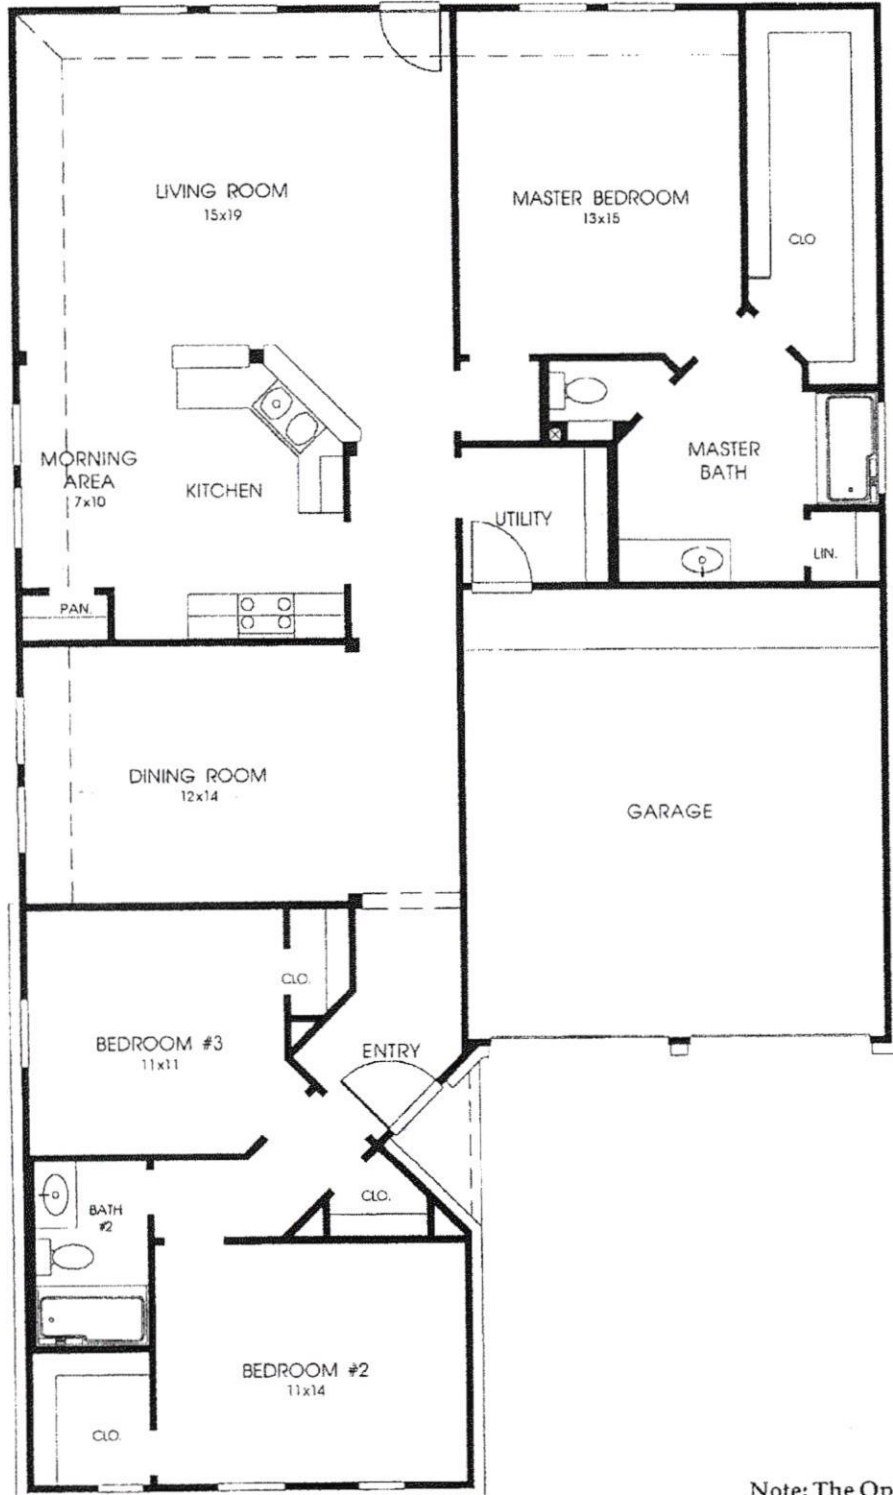

DESIGNS

Plan 1842W

This home contains approximately 1,842 square feet and includes three bedrooms and two baths.

Note: The Options shown on this brochure are available at an additional cost.