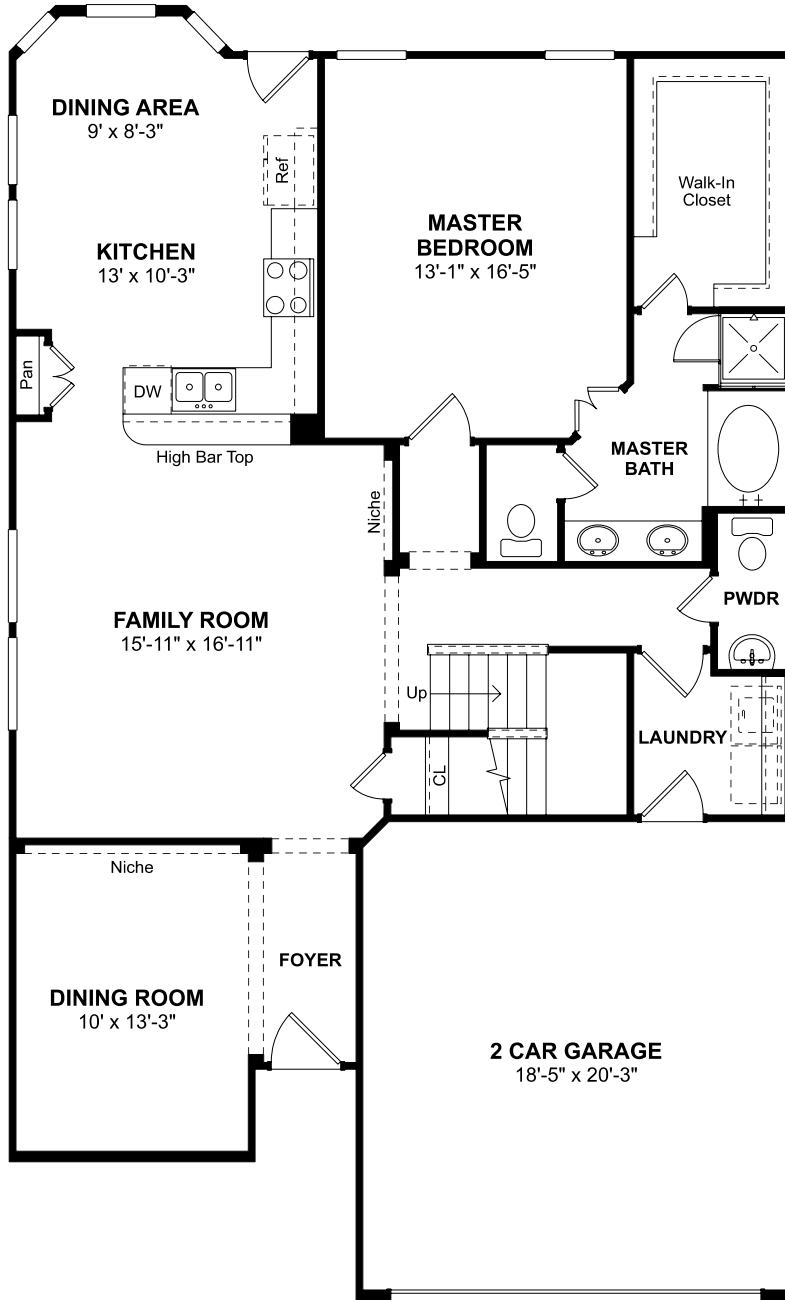

Palmer II

2193 Square Feet

4 Bedrooms • 3.5 Baths • 2 Car Garage

KHovnanian
Homes

FIRST FLOOR

*Note 1

Palmer II

2193 Square Feet

4 Bedrooms • 3.5 Baths • 2 Car Garage

KHovnanian
Homes

SECOND FLOOR

*Note 1