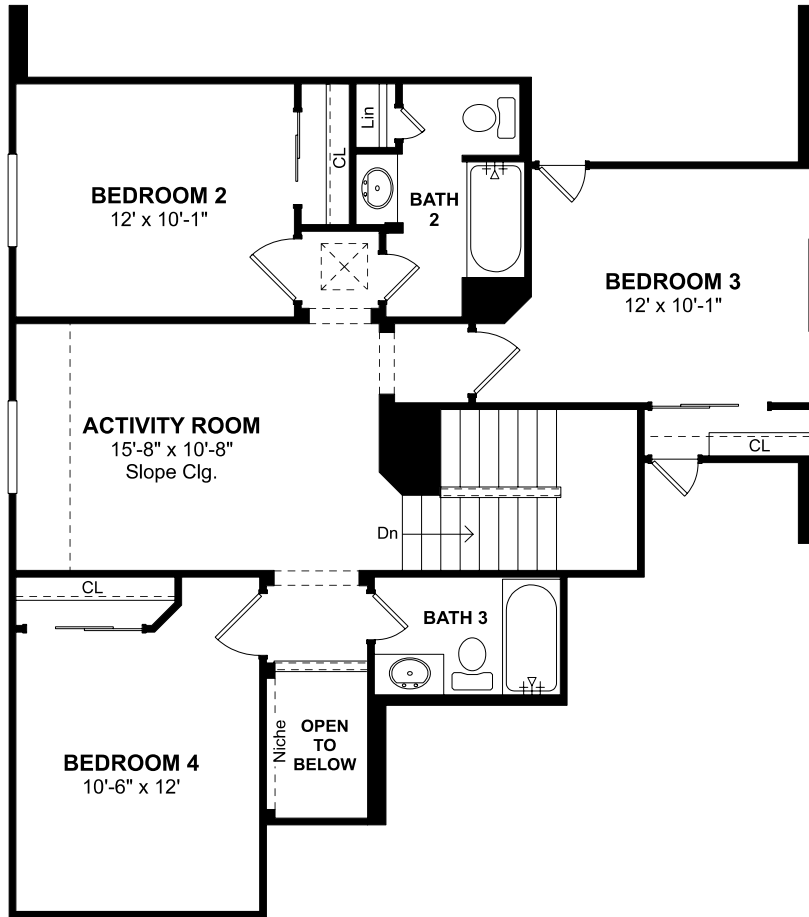

Palmer II

2193 Square Feet

4 Bedrooms • 3.5 Baths • 2 Car Garage

KHovnanian
Homes

FIRST FLOOR

*Note 1

Palmer II

2193 Square Feet

4 Bedrooms • 3.5 Baths • 2 Car Garage

KHovnanian
Homes

SECOND FLOOR

*Note 1