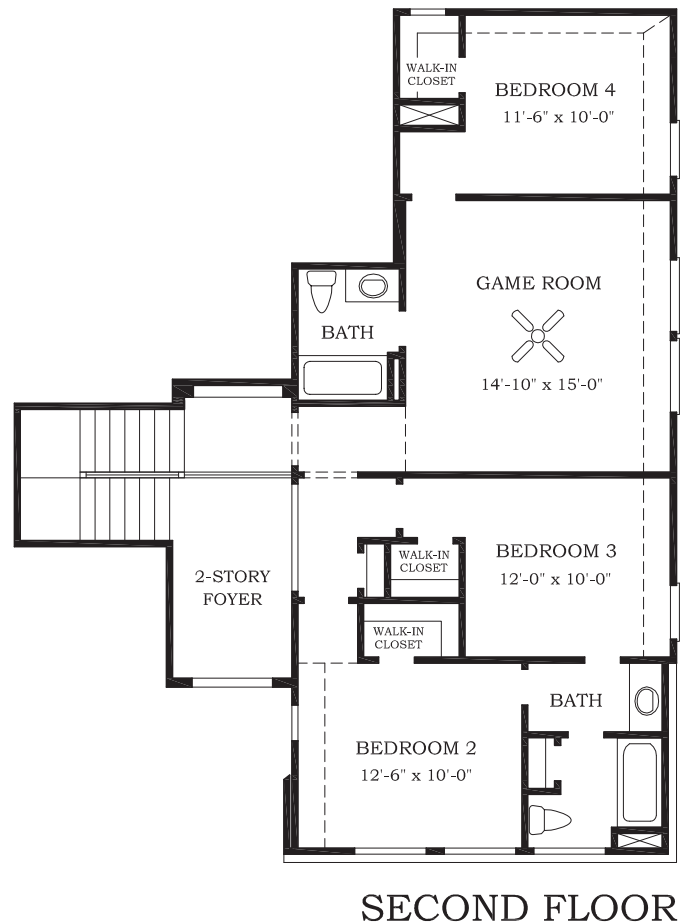

**CHESMAR  
HOMES**

*Setting a Higher Standard*

Plan 2061 • *BELLAGIO* • 2,748 sq. ft.

Square footage and room dimensions are approximate and may vary per elevation. Window placement, roof line and porches may also vary by elevation. Plans, features, prices and availability are subject to change without notice.