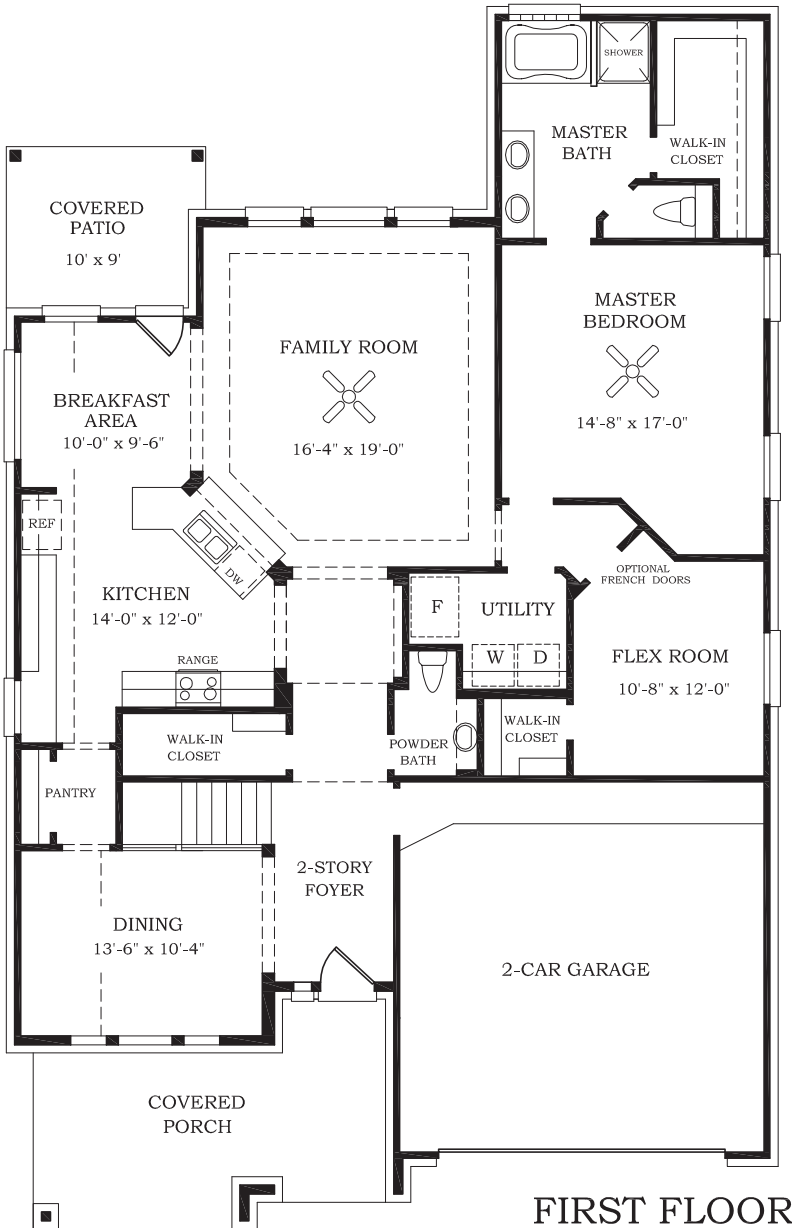

**CHESMAR  
HOMES**

*Setting a Higher Standard*

Plan 2061 • *BELLAGIO* • 2,748 sq. ft.

Square footage and room dimensions are approximate and may vary per elevation. Window placement, roof line and porches may also vary by elevation. Plans, features, prices and availability are subject to change without notice.