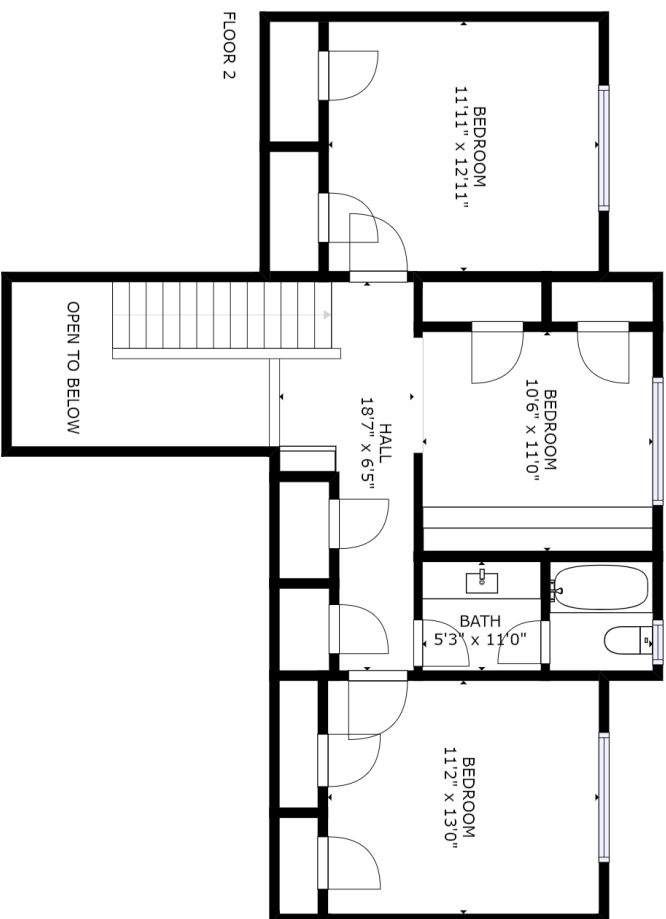

FLOOR 1

FLOOR 2

GROSS INTERNAL AREA
 FLOOR 1: 1469 sq ft, FLOOR 2: 739 sq ft
 TOTAL: 2208 sq ft
 SIZES AND DIMENSIONS ARE APPROXIMATE; ACTUAL MAY VARY.