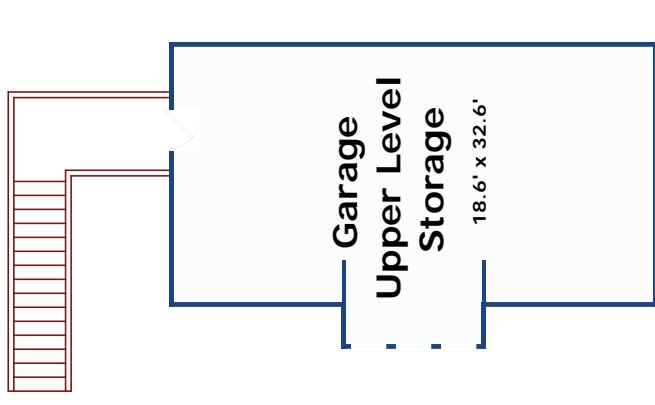

# 560 River Mountain Road, Wimberley, Texas 78676

Presented By DMTX Realty,  
Keller Williams Realty  
Dave Murray, Broker (512) 751-6060  
info@dmtx.com

**Upper Level**

**Lower Level**

\* Floor Plan Disclaimer: All measurements and floor plan details are for informational purposes only. Capital Investment Properties, DMTX Realty & Dave Murray make no warranties or representations, express or implied, as to the accuracy of this rendering. Independent property size verification is recommended.