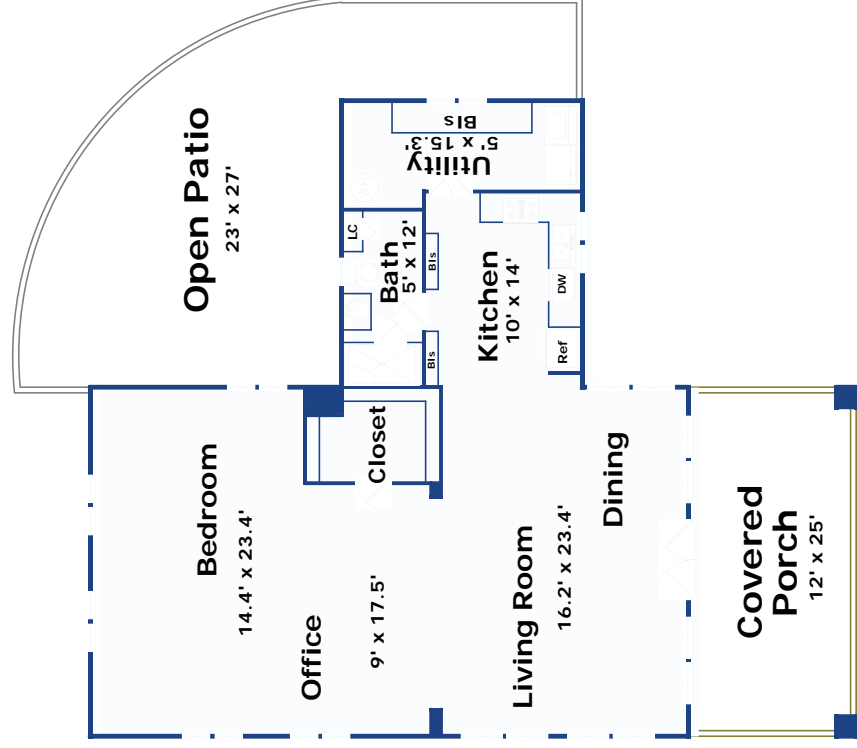

# 560 River Mountain Road, Wimberley, Texas 78676

Presented By DMTX Realty,  
Keller Williams Realty  
Dave Murray, Broker (512) 751-6060  
info@dmtx.com

**Upper Level**

**Lower Level**

\* Floor Plan Disclaimer: All measurements and floor plan details are for informational purposes only. Capital Investment Properties, DMTX Realty & Dave Murray make no warranties or representations, express or implied, as to the accuracy of this rendering. Independent property size verification is recommended.