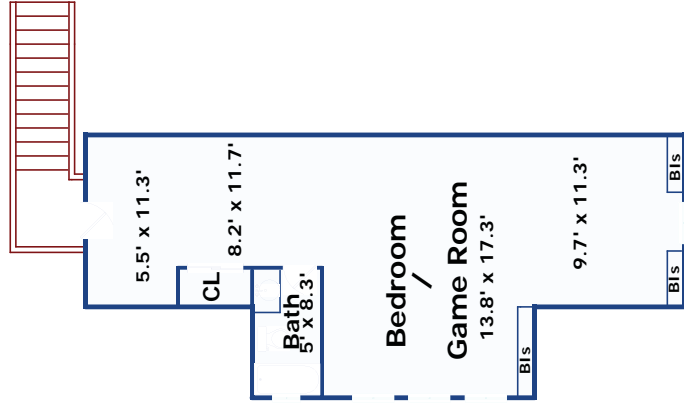

# 560 River Mountain Road, Wimberley, Texas 78676

Presented By DMTX Realty,  
Keller Williams Realty  
Dave Murray, Broker (512) 751-6060  
info@dmtx.com

**Upper Level**

**Lower Level**

\* Floor Plan Disclaimer: All measurements and floor plan details are for informational purposes only. Capital Investment Properties, DMTX Realty & Dave Murray make no warranties or representations, express or implied, as to the accuracy of this rendering. Independent property size verification is recommended.