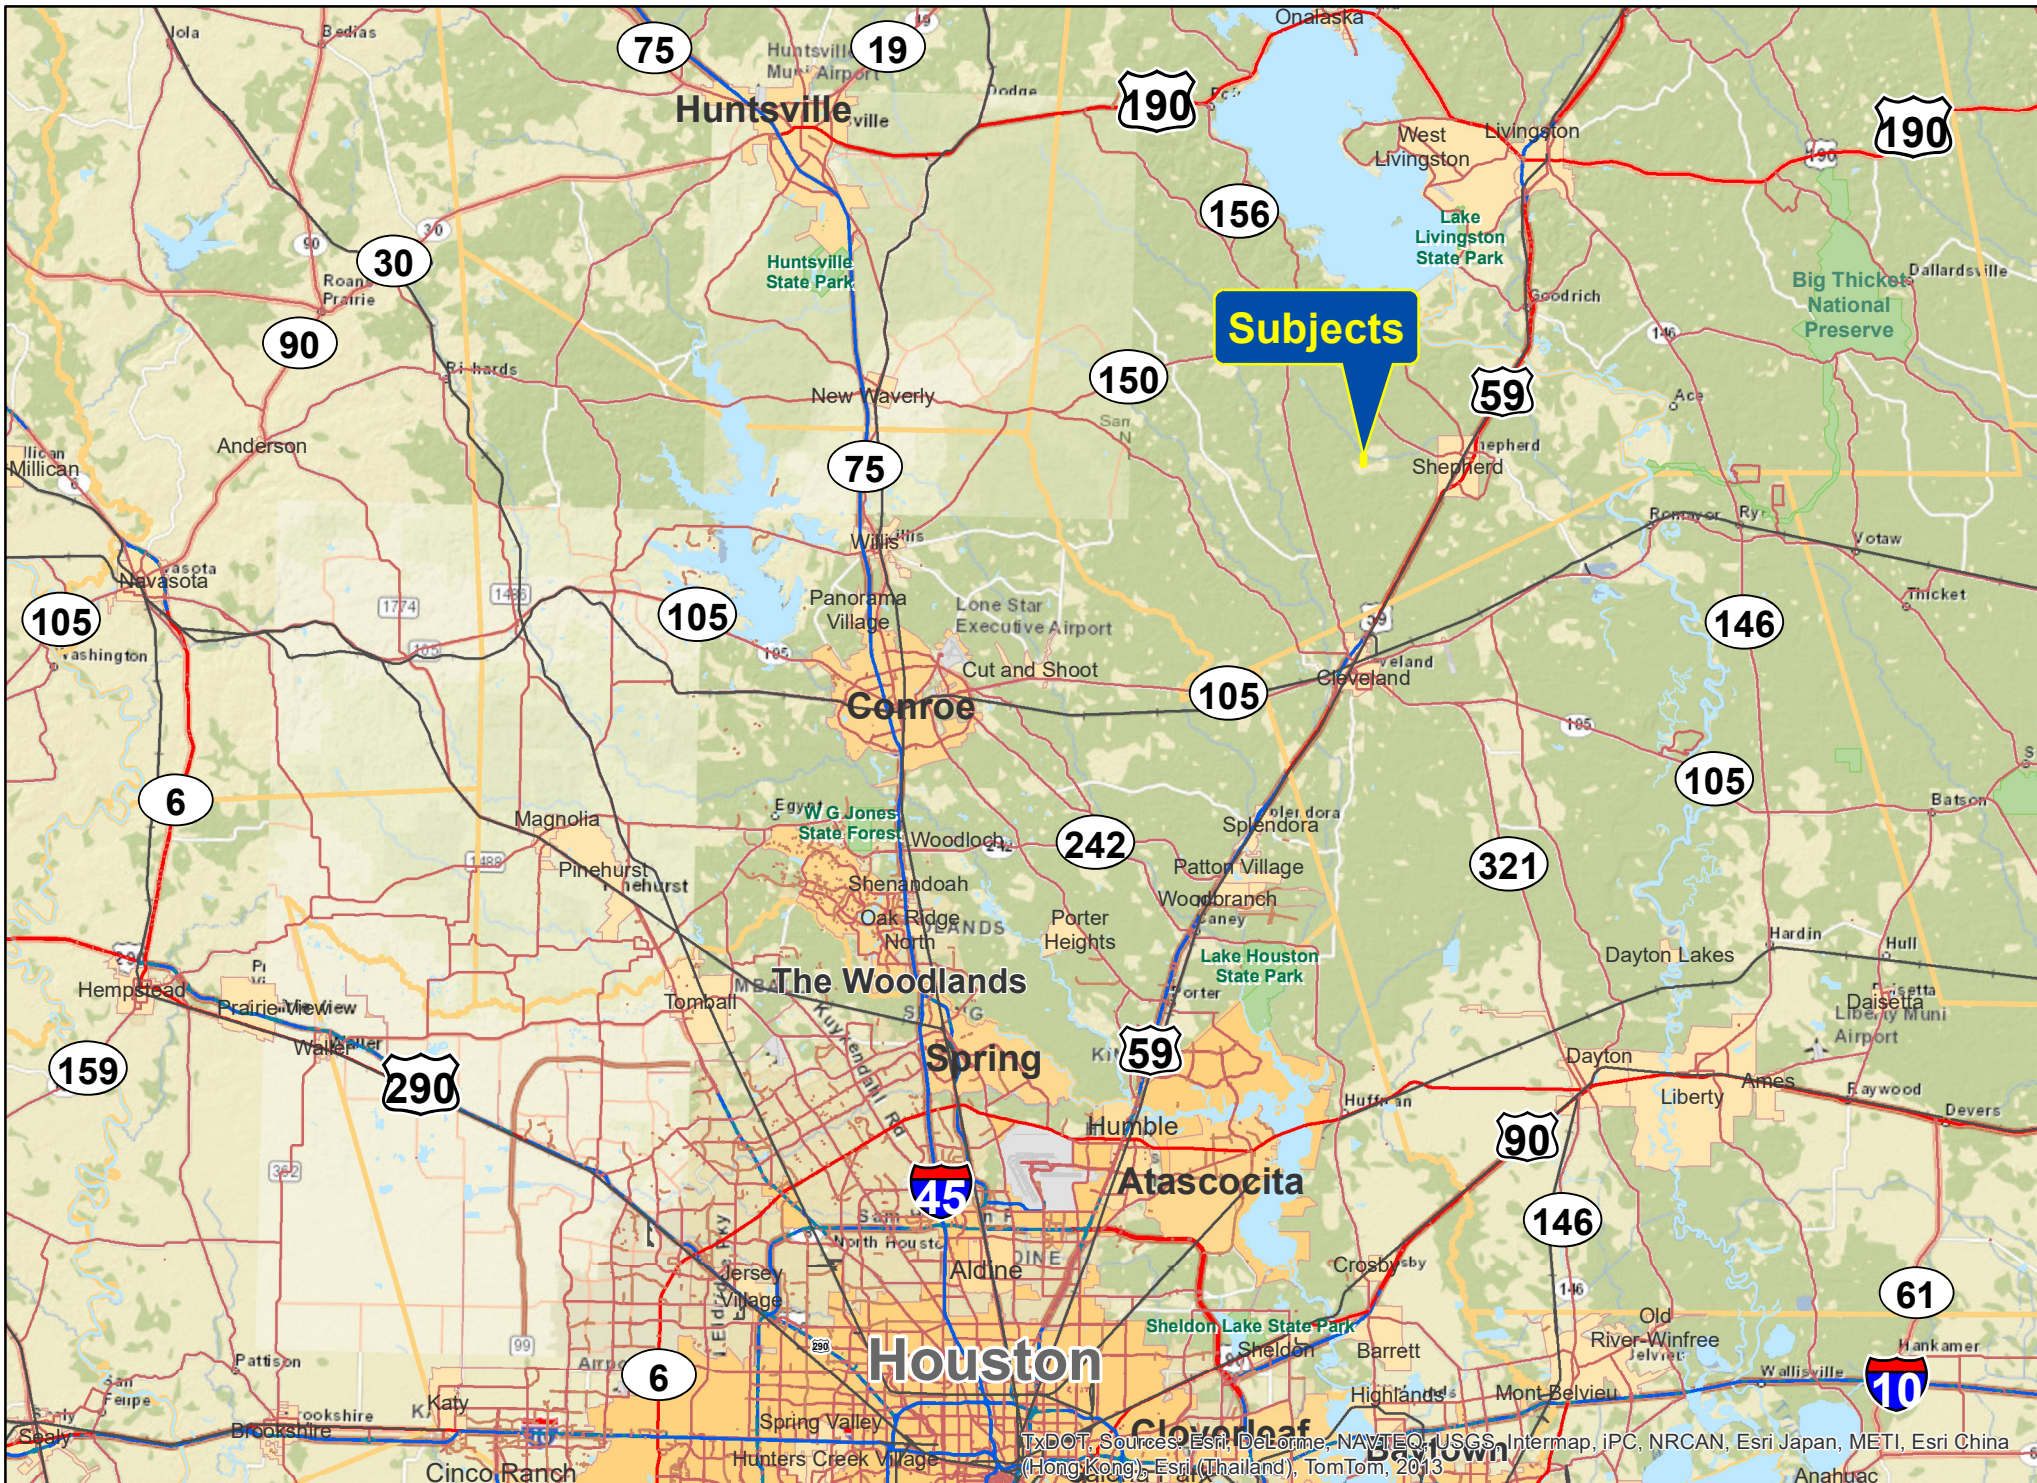

TxDOT, Sources: Esri, DeLorme, NAVTEQ, USGS, Intermap, iPC, NRCAN, Esri Japan, METI, Esri China (Hong Kong), Esri (Thailand), TomTom, 2013

31 Acres | FM 2666 | San Jacinto Co., TX

For illustration purposes only.