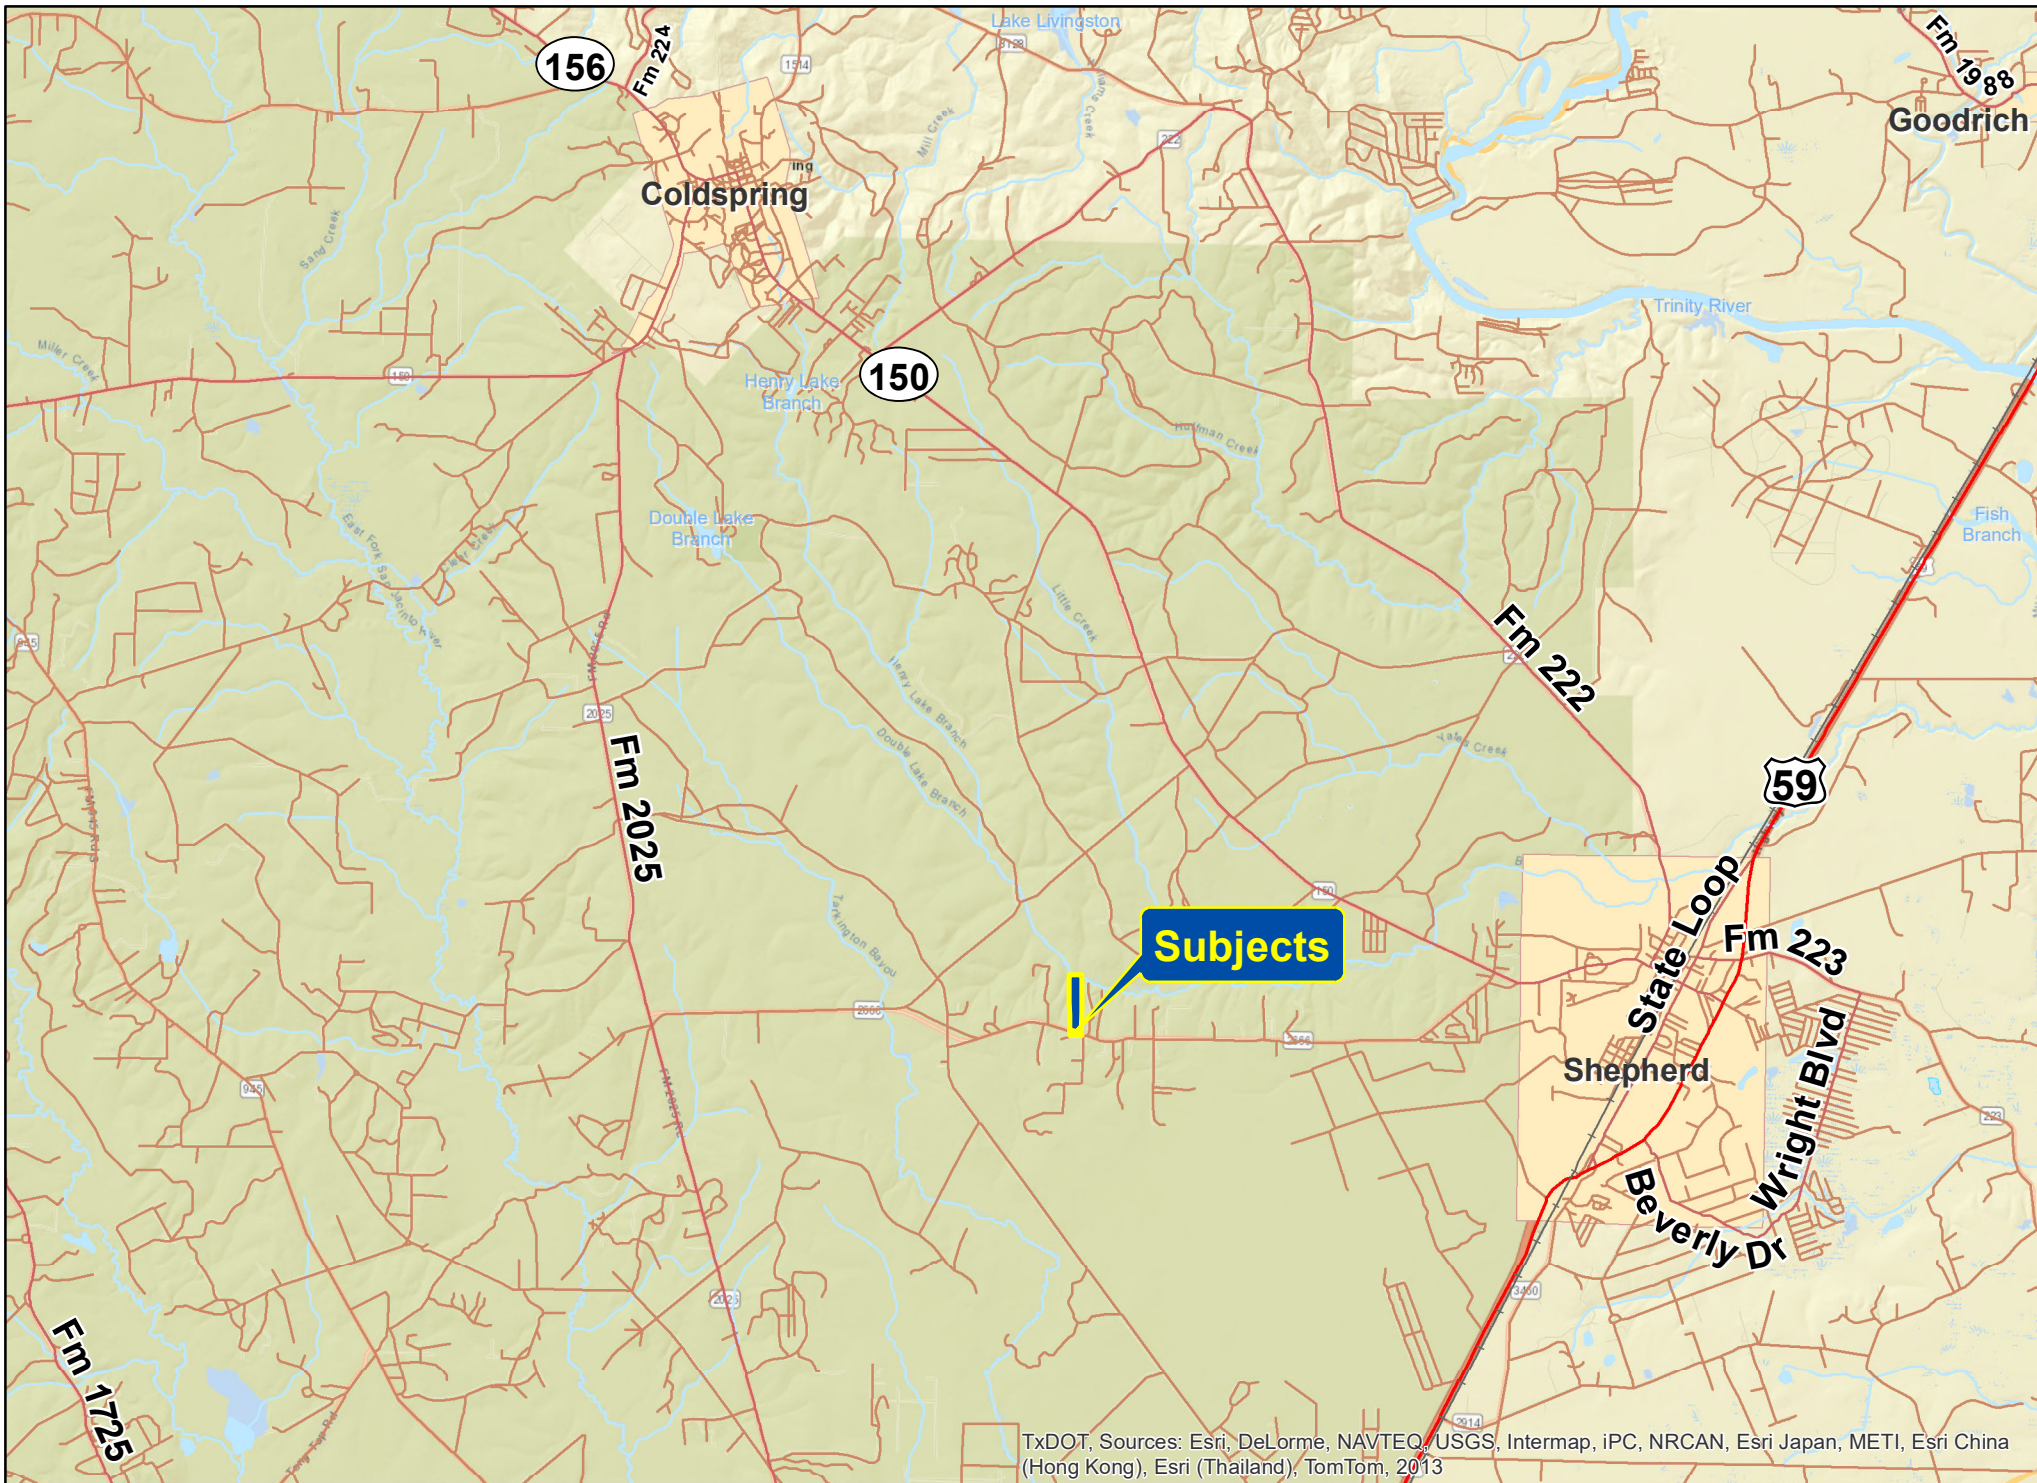

TxDOT, Sources: Esri, DeLorme, NAVTEQ, USGS, Intermap, iPC, NRCAN, Esri Japan, METI, Esri China (Hong Kong), Esri (Thailand), TomTom, 2013

31 Acres | FM 2666 | San Jacinto Co., TX

For illustration purposes only.