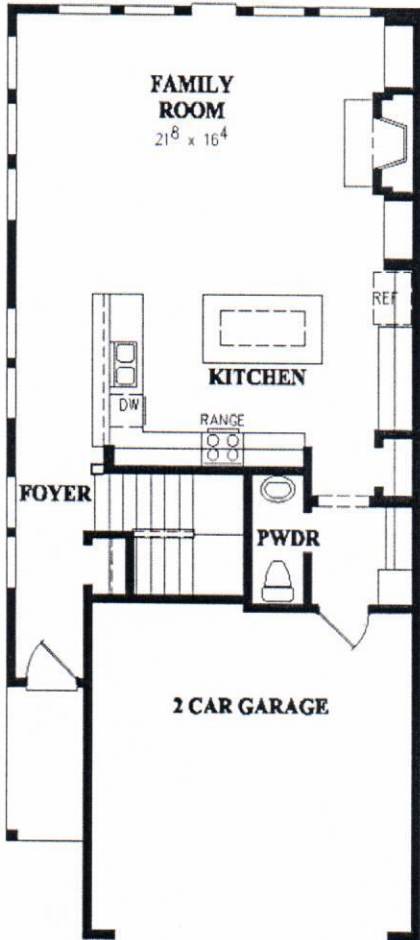

BaywayHomes

www.baywayhomes.com

Taylor Lake - 2427 Sqft

Floor plan shown is an artists rendering only. BayWay Homes reserves the right to make changes in plans, specifications and to substitute materials of similar quality without notice or prior obligation. Room dimensions are approximate.