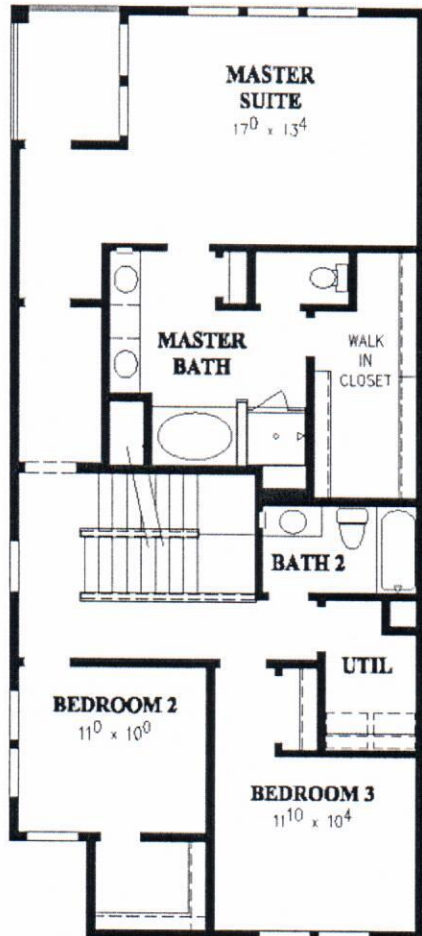

BaywayHomes

www.baywayhomes.com

Taylor Lake - 2427 Sqft

Floor plan shown is an artists rendering only. BayWay Homes reserves the right to make changes in plans, specifications and to substitute materials of similar quality without notice or prior obligation. Room dimensions are approximate.