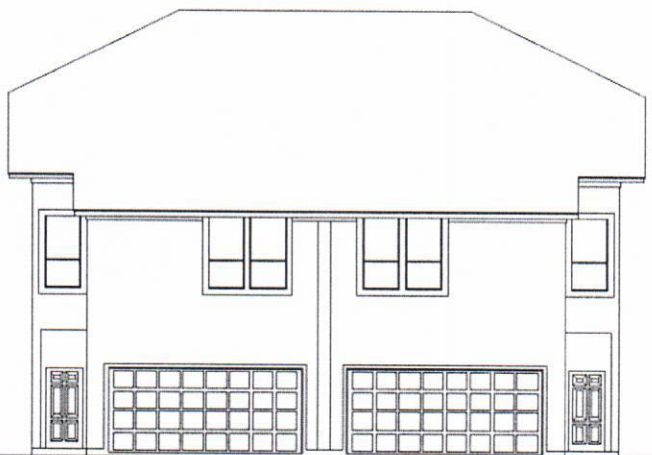

BaywayHomes

www.baywayhomes.com

Taylor Lake - 2427 Sqft

Floor plan shown is an artists rendering only. BayWay Homes reserves the right to make changes in plans, specifications and to substitute materials of similar quality without notice or prior obligation. Room dimensions are approximate.