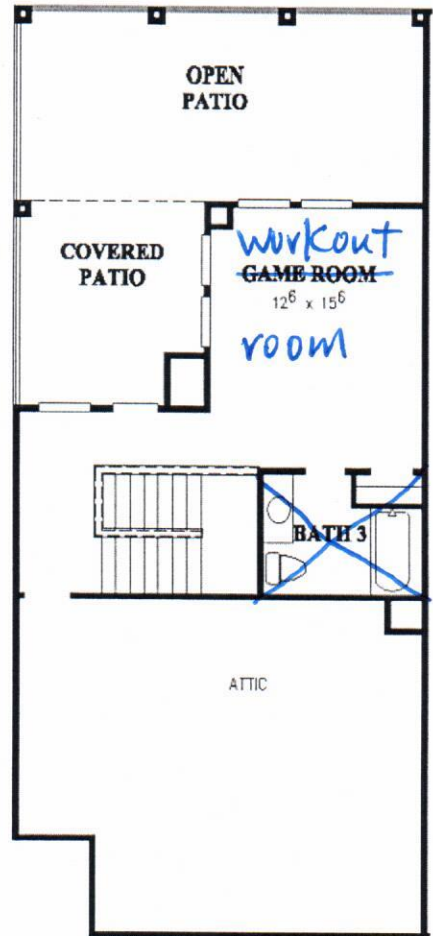

BaywayHomes

www.baywayhomes.com

Taylor Lake - 2427 Sqft

Floor plan shown is an artists rendering only. BayWay Homes reserves the right to make changes in plans, specifications and to substitute materials of similar quality without notice or prior obligation. Room dimensions are approximate.