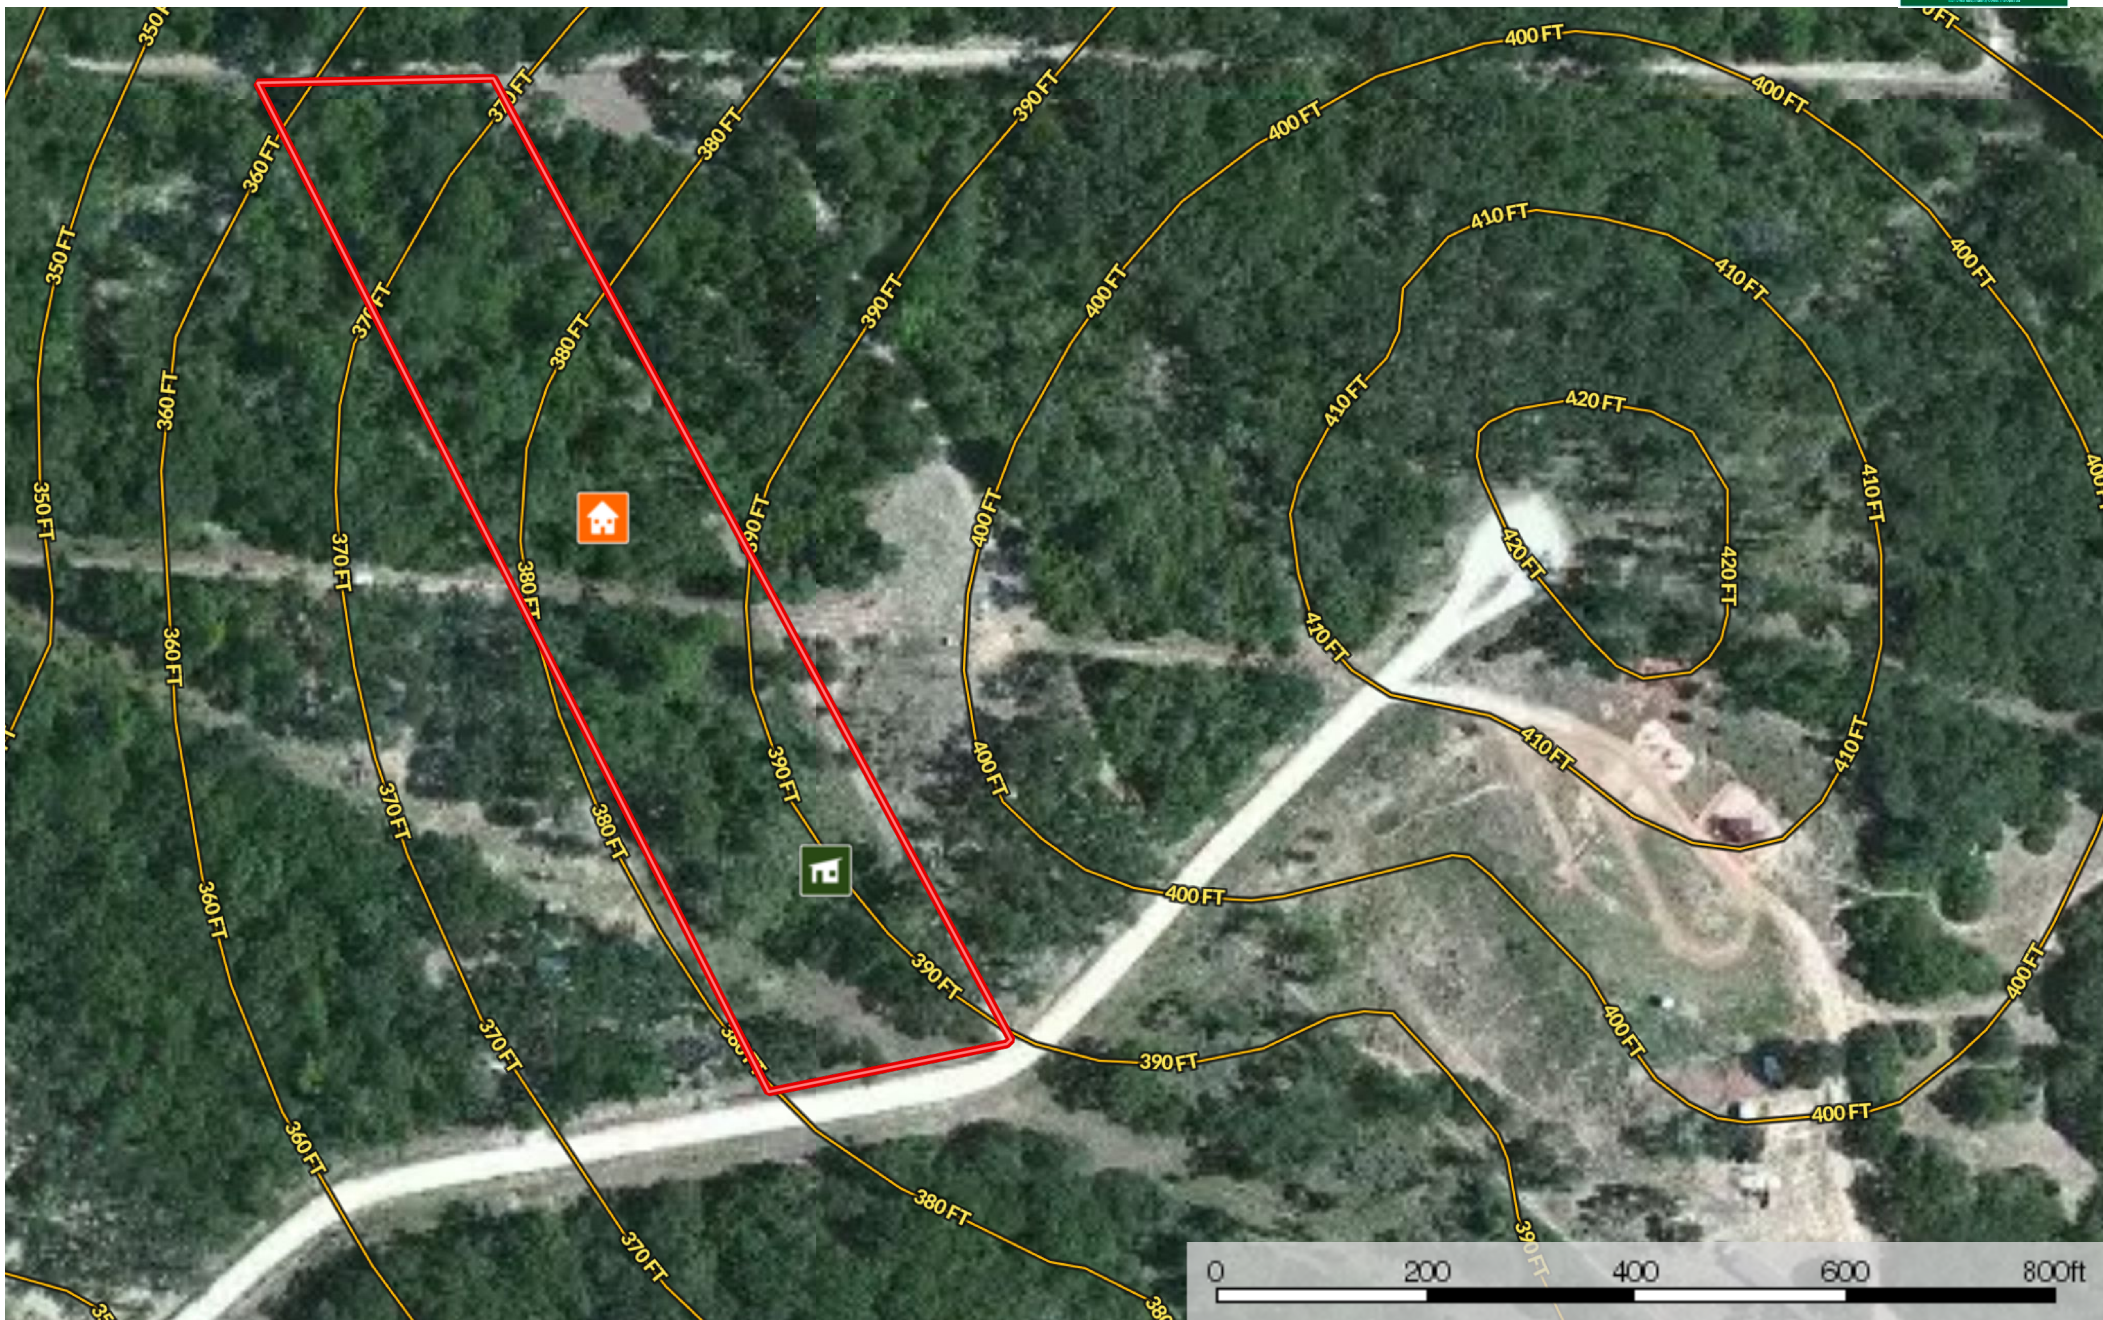

Bourque Boundary Lines

Texas, AC +/-

-  House
-  Shed / Shack
-  Boundary