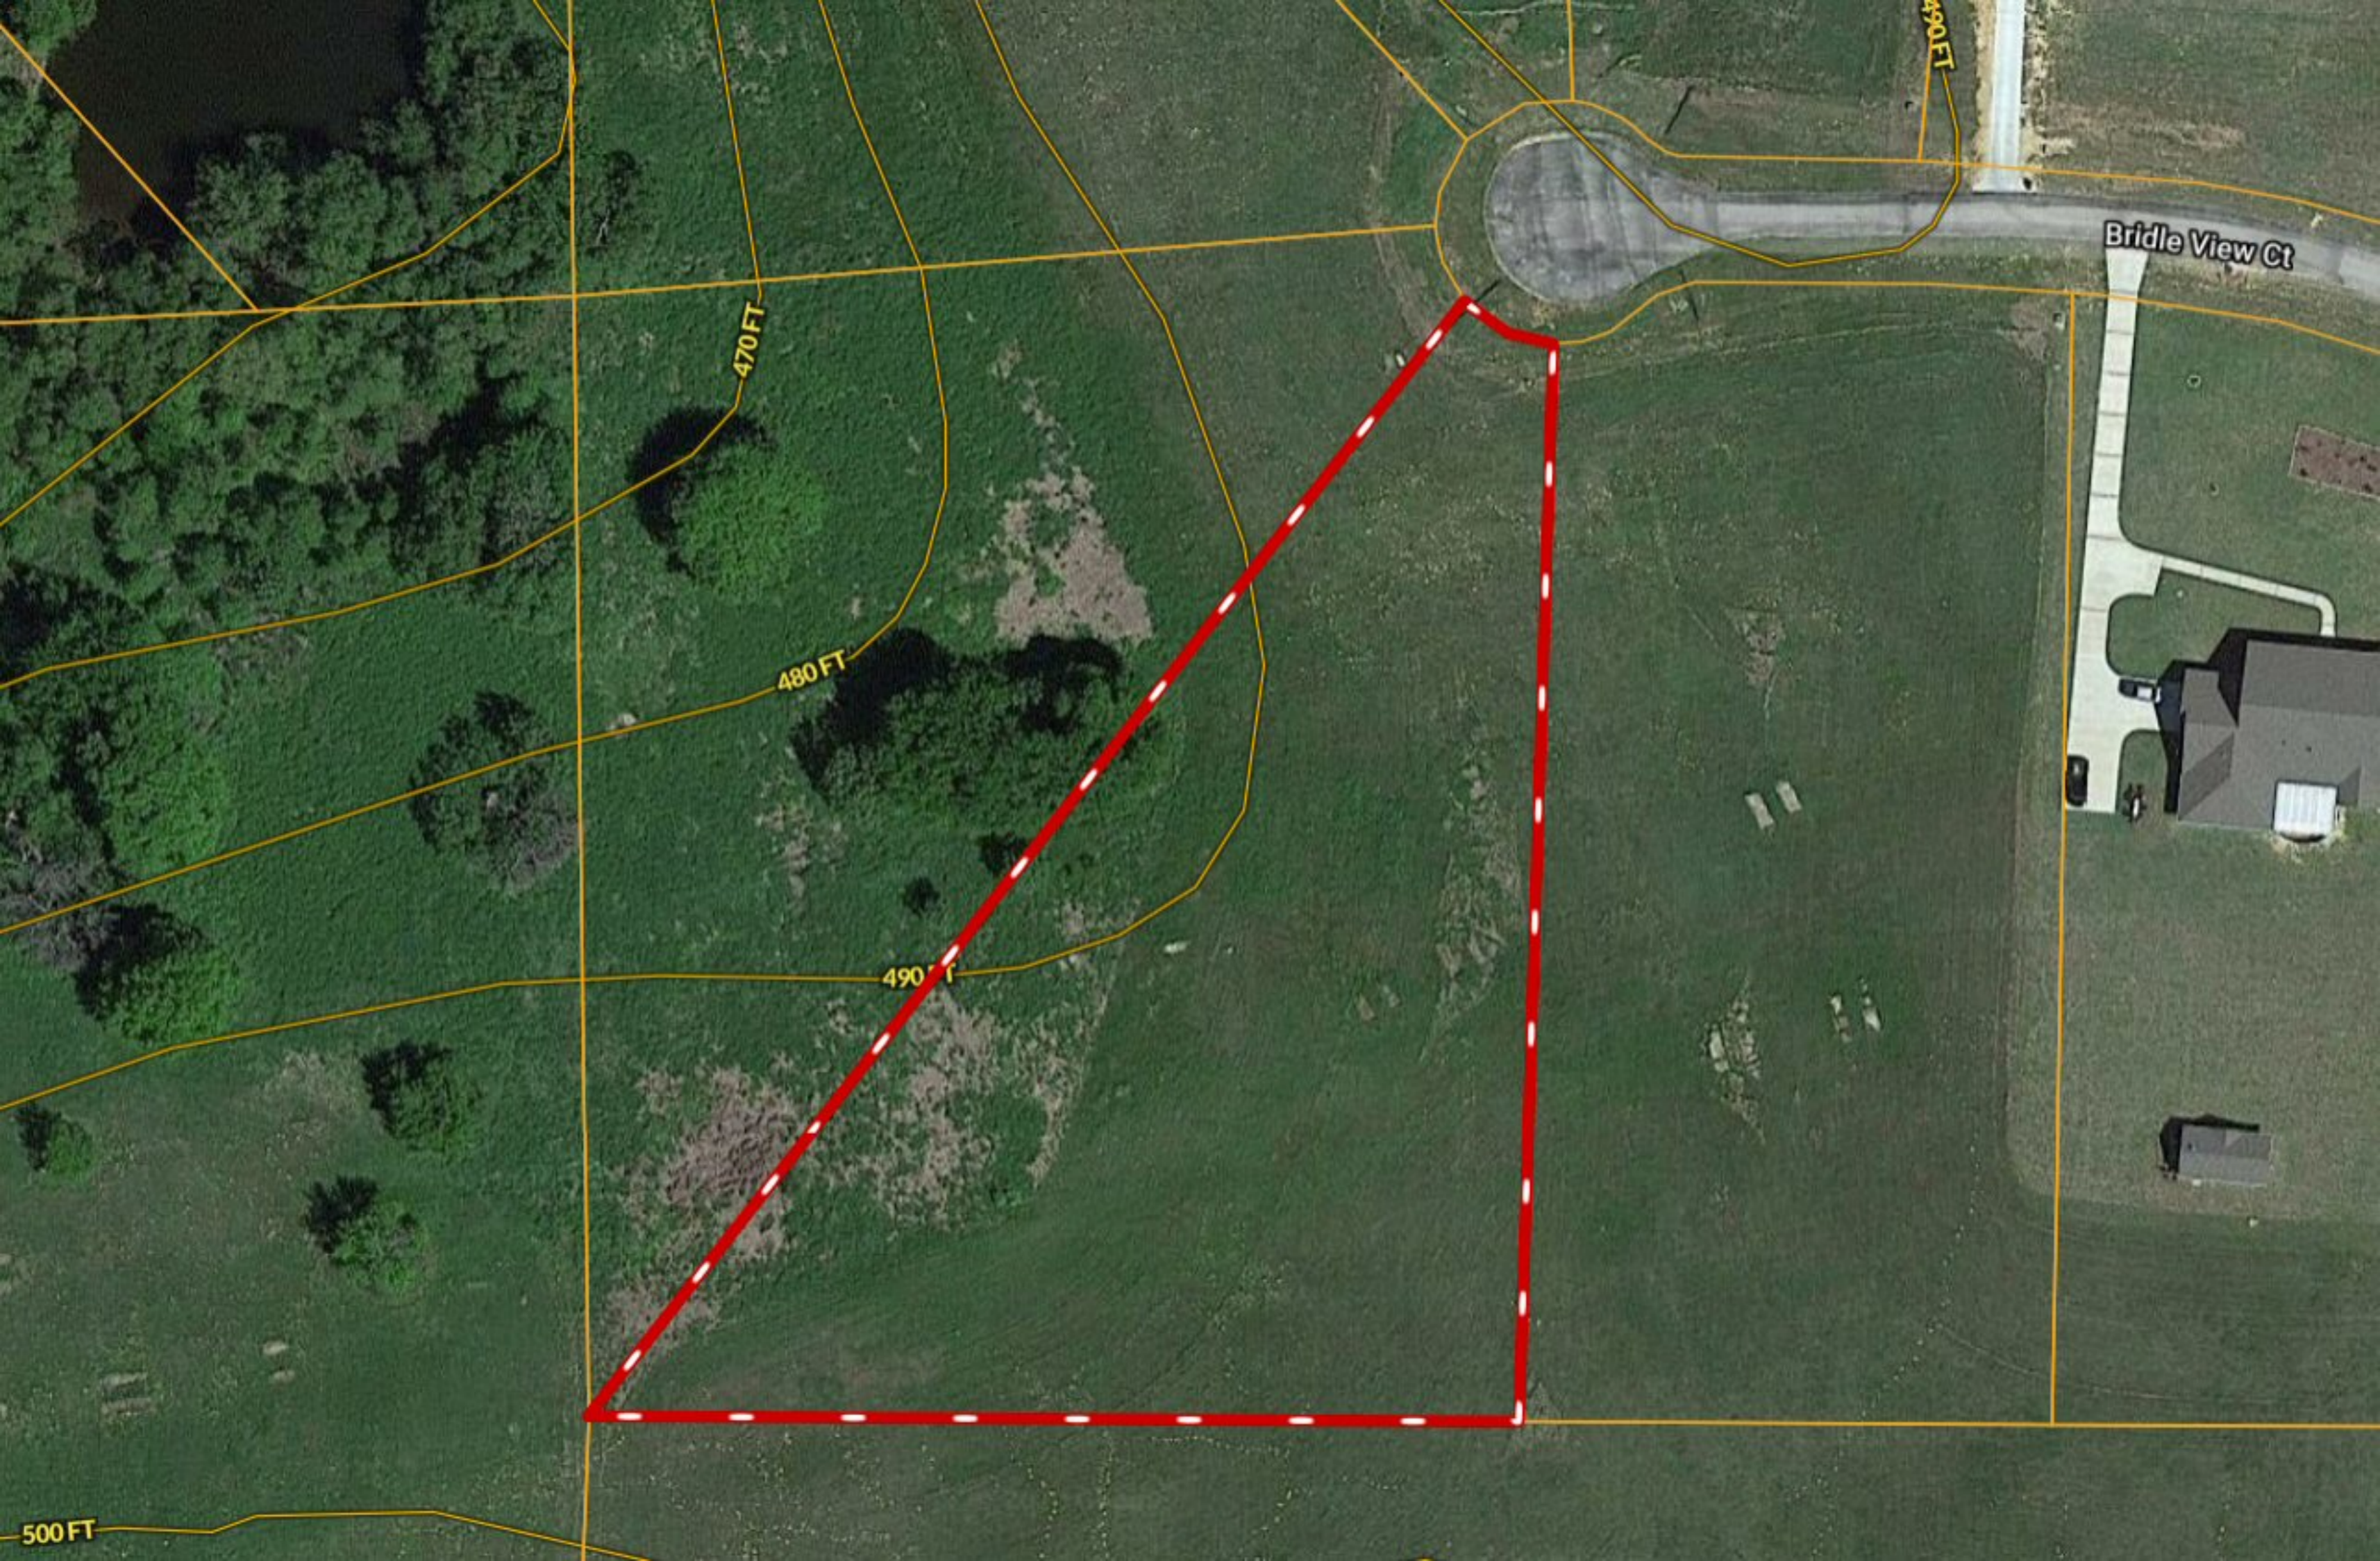

\*\*\* TWO ACRES \*\*\* Lot 143 Bridle View Ct ~ Waters Edge Ranch

Copyright © and (P) 1988–2010 Microsoft Corporation and/or its suppliers. All rights reserved. <http://www.microsoft.com/mappoint/>  
Certain mapping and direction data © 2010 NAVTEQ. All rights reserved. The Data for areas of Canada includes information taken with permission from Canadian authorities, including: © Her Majesty the Queen in Right of Canada, © Queen's Printer for Ontario. NAVTEQ and NAVTEQ ON BOARD are trademarks of NAVTEQ. © 2010 Tele Atlas North America, Inc. All rights reserved. Tele Atlas and Tele Atlas North America are trademarks of Tele Atlas, Inc. © 2010 by Applied Geographic Systems. All rights reserved.

Bridle View Ct

470 FT

480 FT

490 FT

500 FT

490 FT