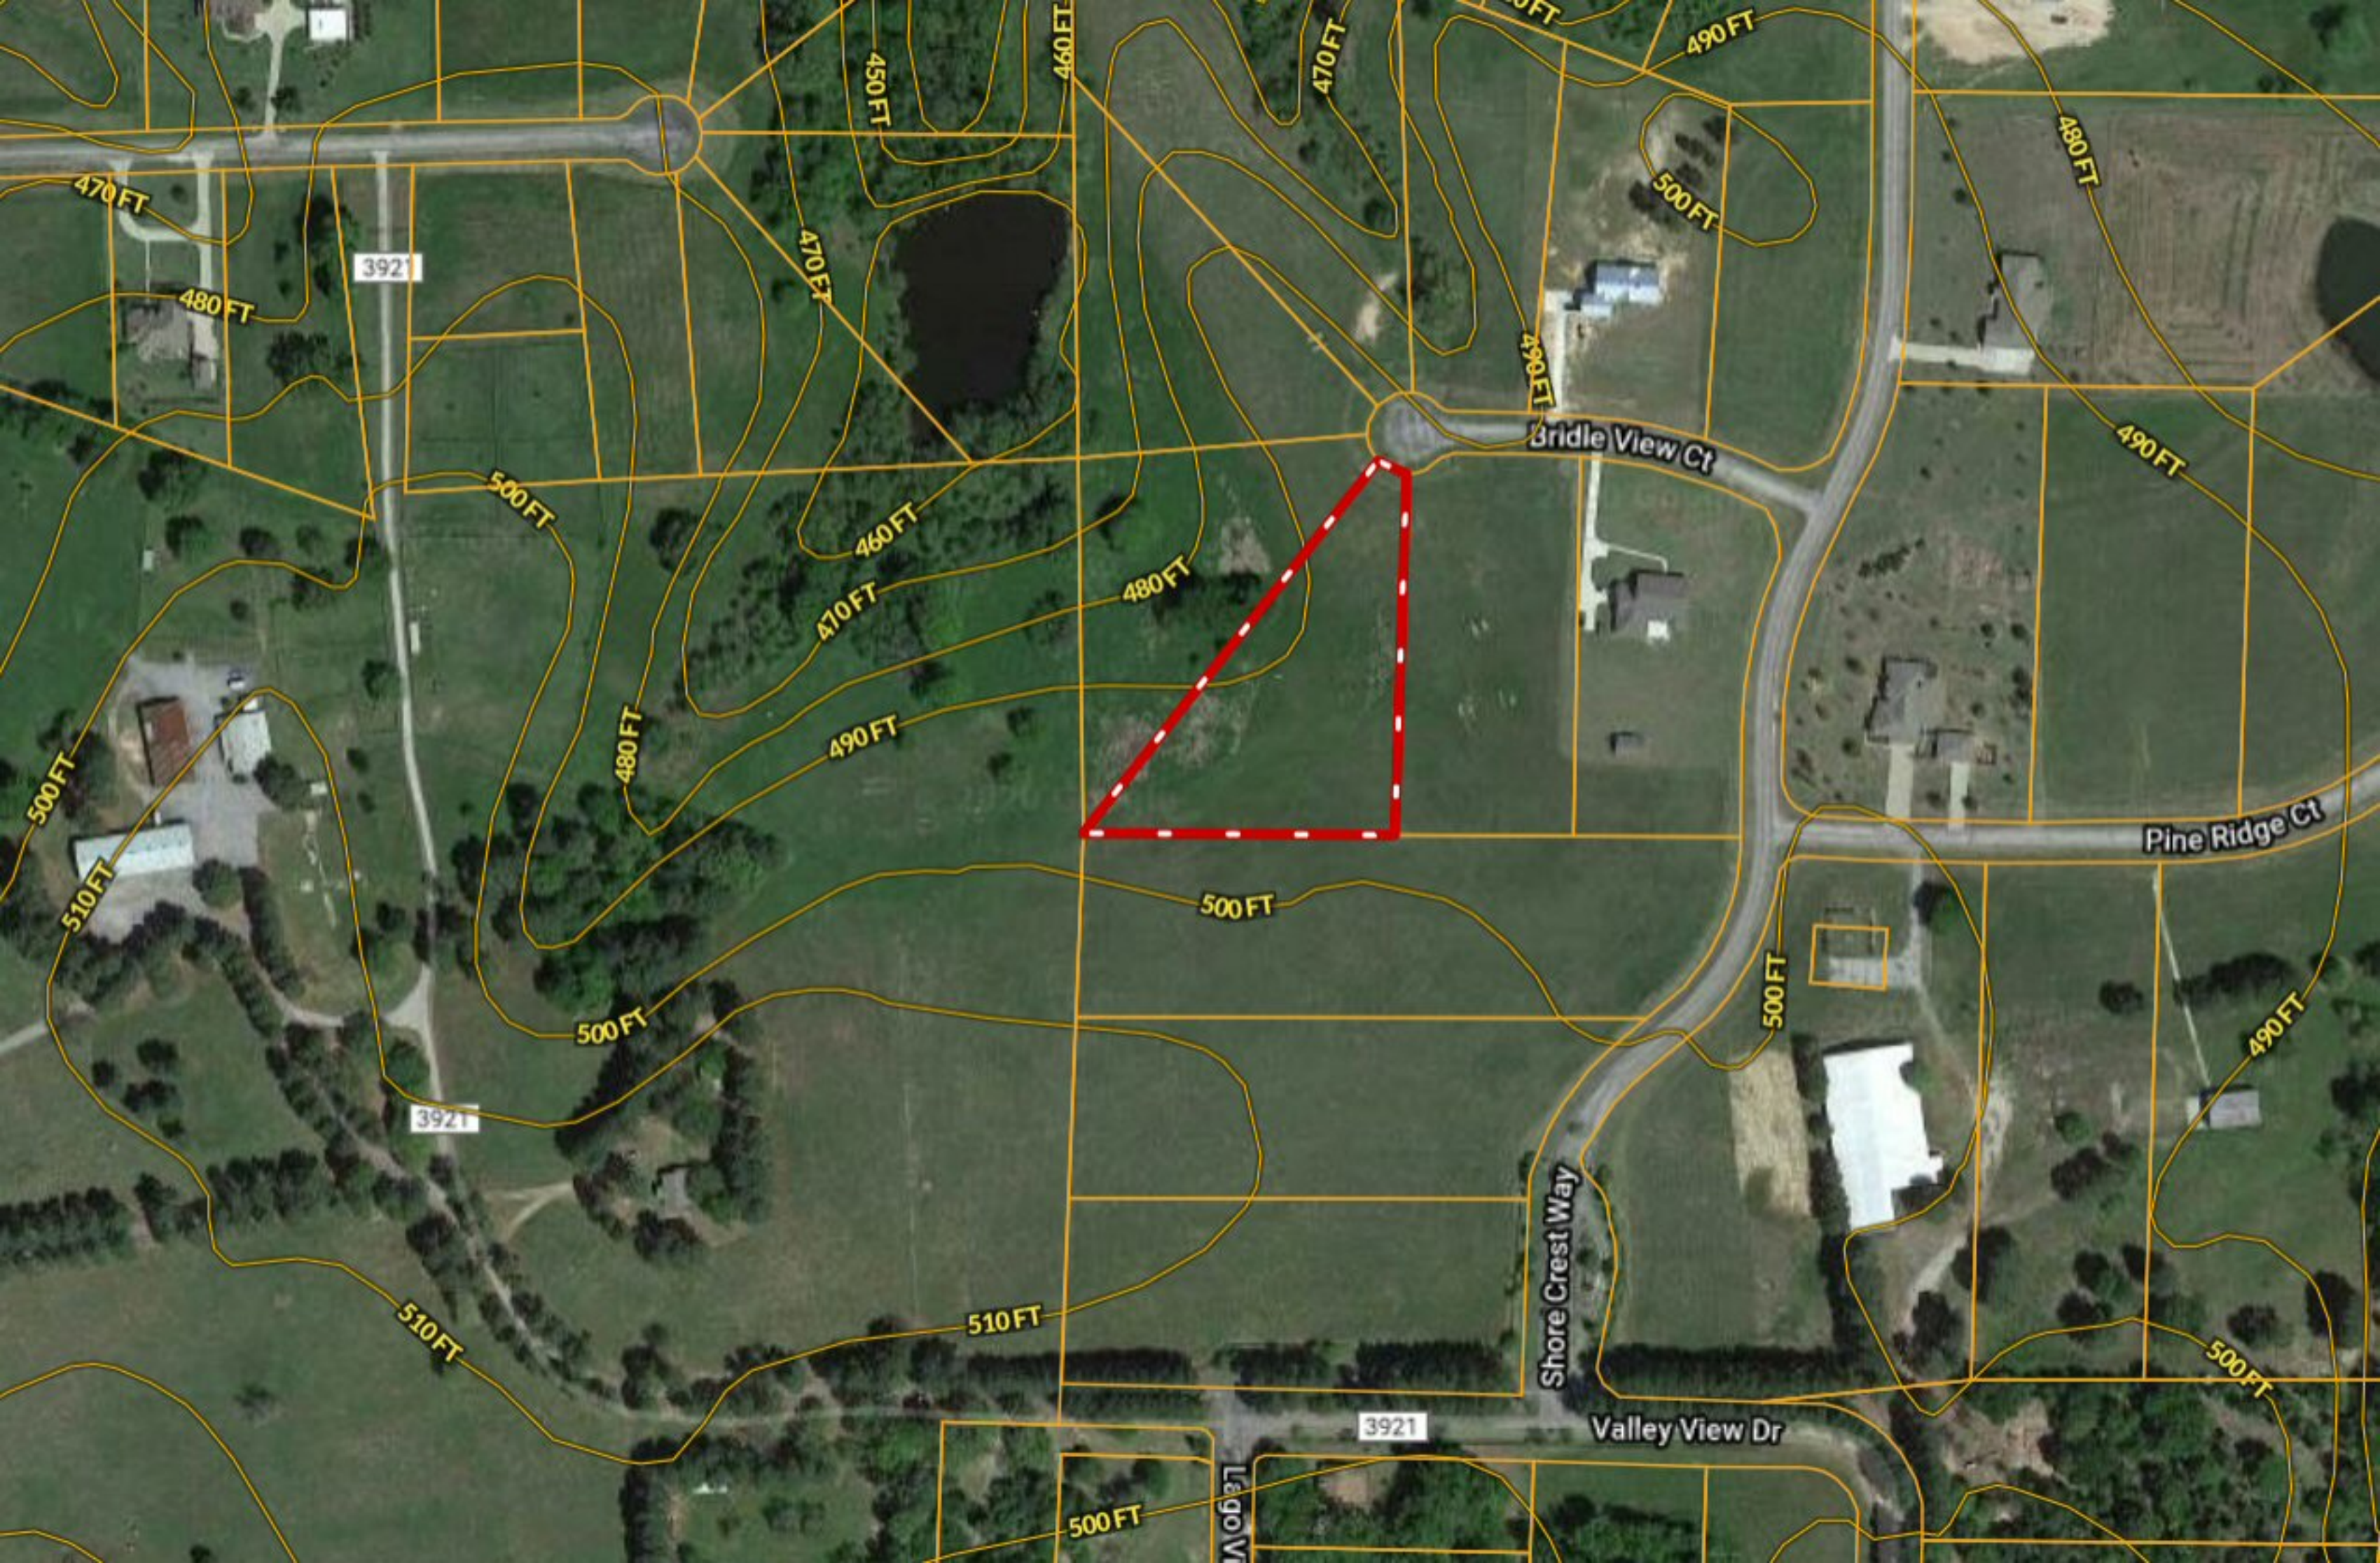

\*\*\* TWO ACRES \*\*\* Lot 143 Bridle View Ct ~ Waters Edge Ranch

Copyright © and (P) 1988–2010 Microsoft Corporation and/or its suppliers. All rights reserved. <http://www.microsoft.com/mappoint/>  
Certain mapping and direction data © 2010 NAVTEQ. All rights reserved. The Data for areas of Canada includes information taken with permission from Canadian authorities, including: © Her Majesty the Queen in Right of Canada, © Queen's Printer for Ontario. NAVTEQ and NAVTEQ ON BOARD are trademarks of NAVTEQ. © 2010 Tele Atlas North America, Inc. All rights reserved. Tele Atlas and Tele Atlas North America are trademarks of Tele Atlas, Inc. © 2010 by Applied Geographic Systems. All rights reserved.

Bridle View Ct

470 FT

480 FT

490 FT

500 FT

490 FT