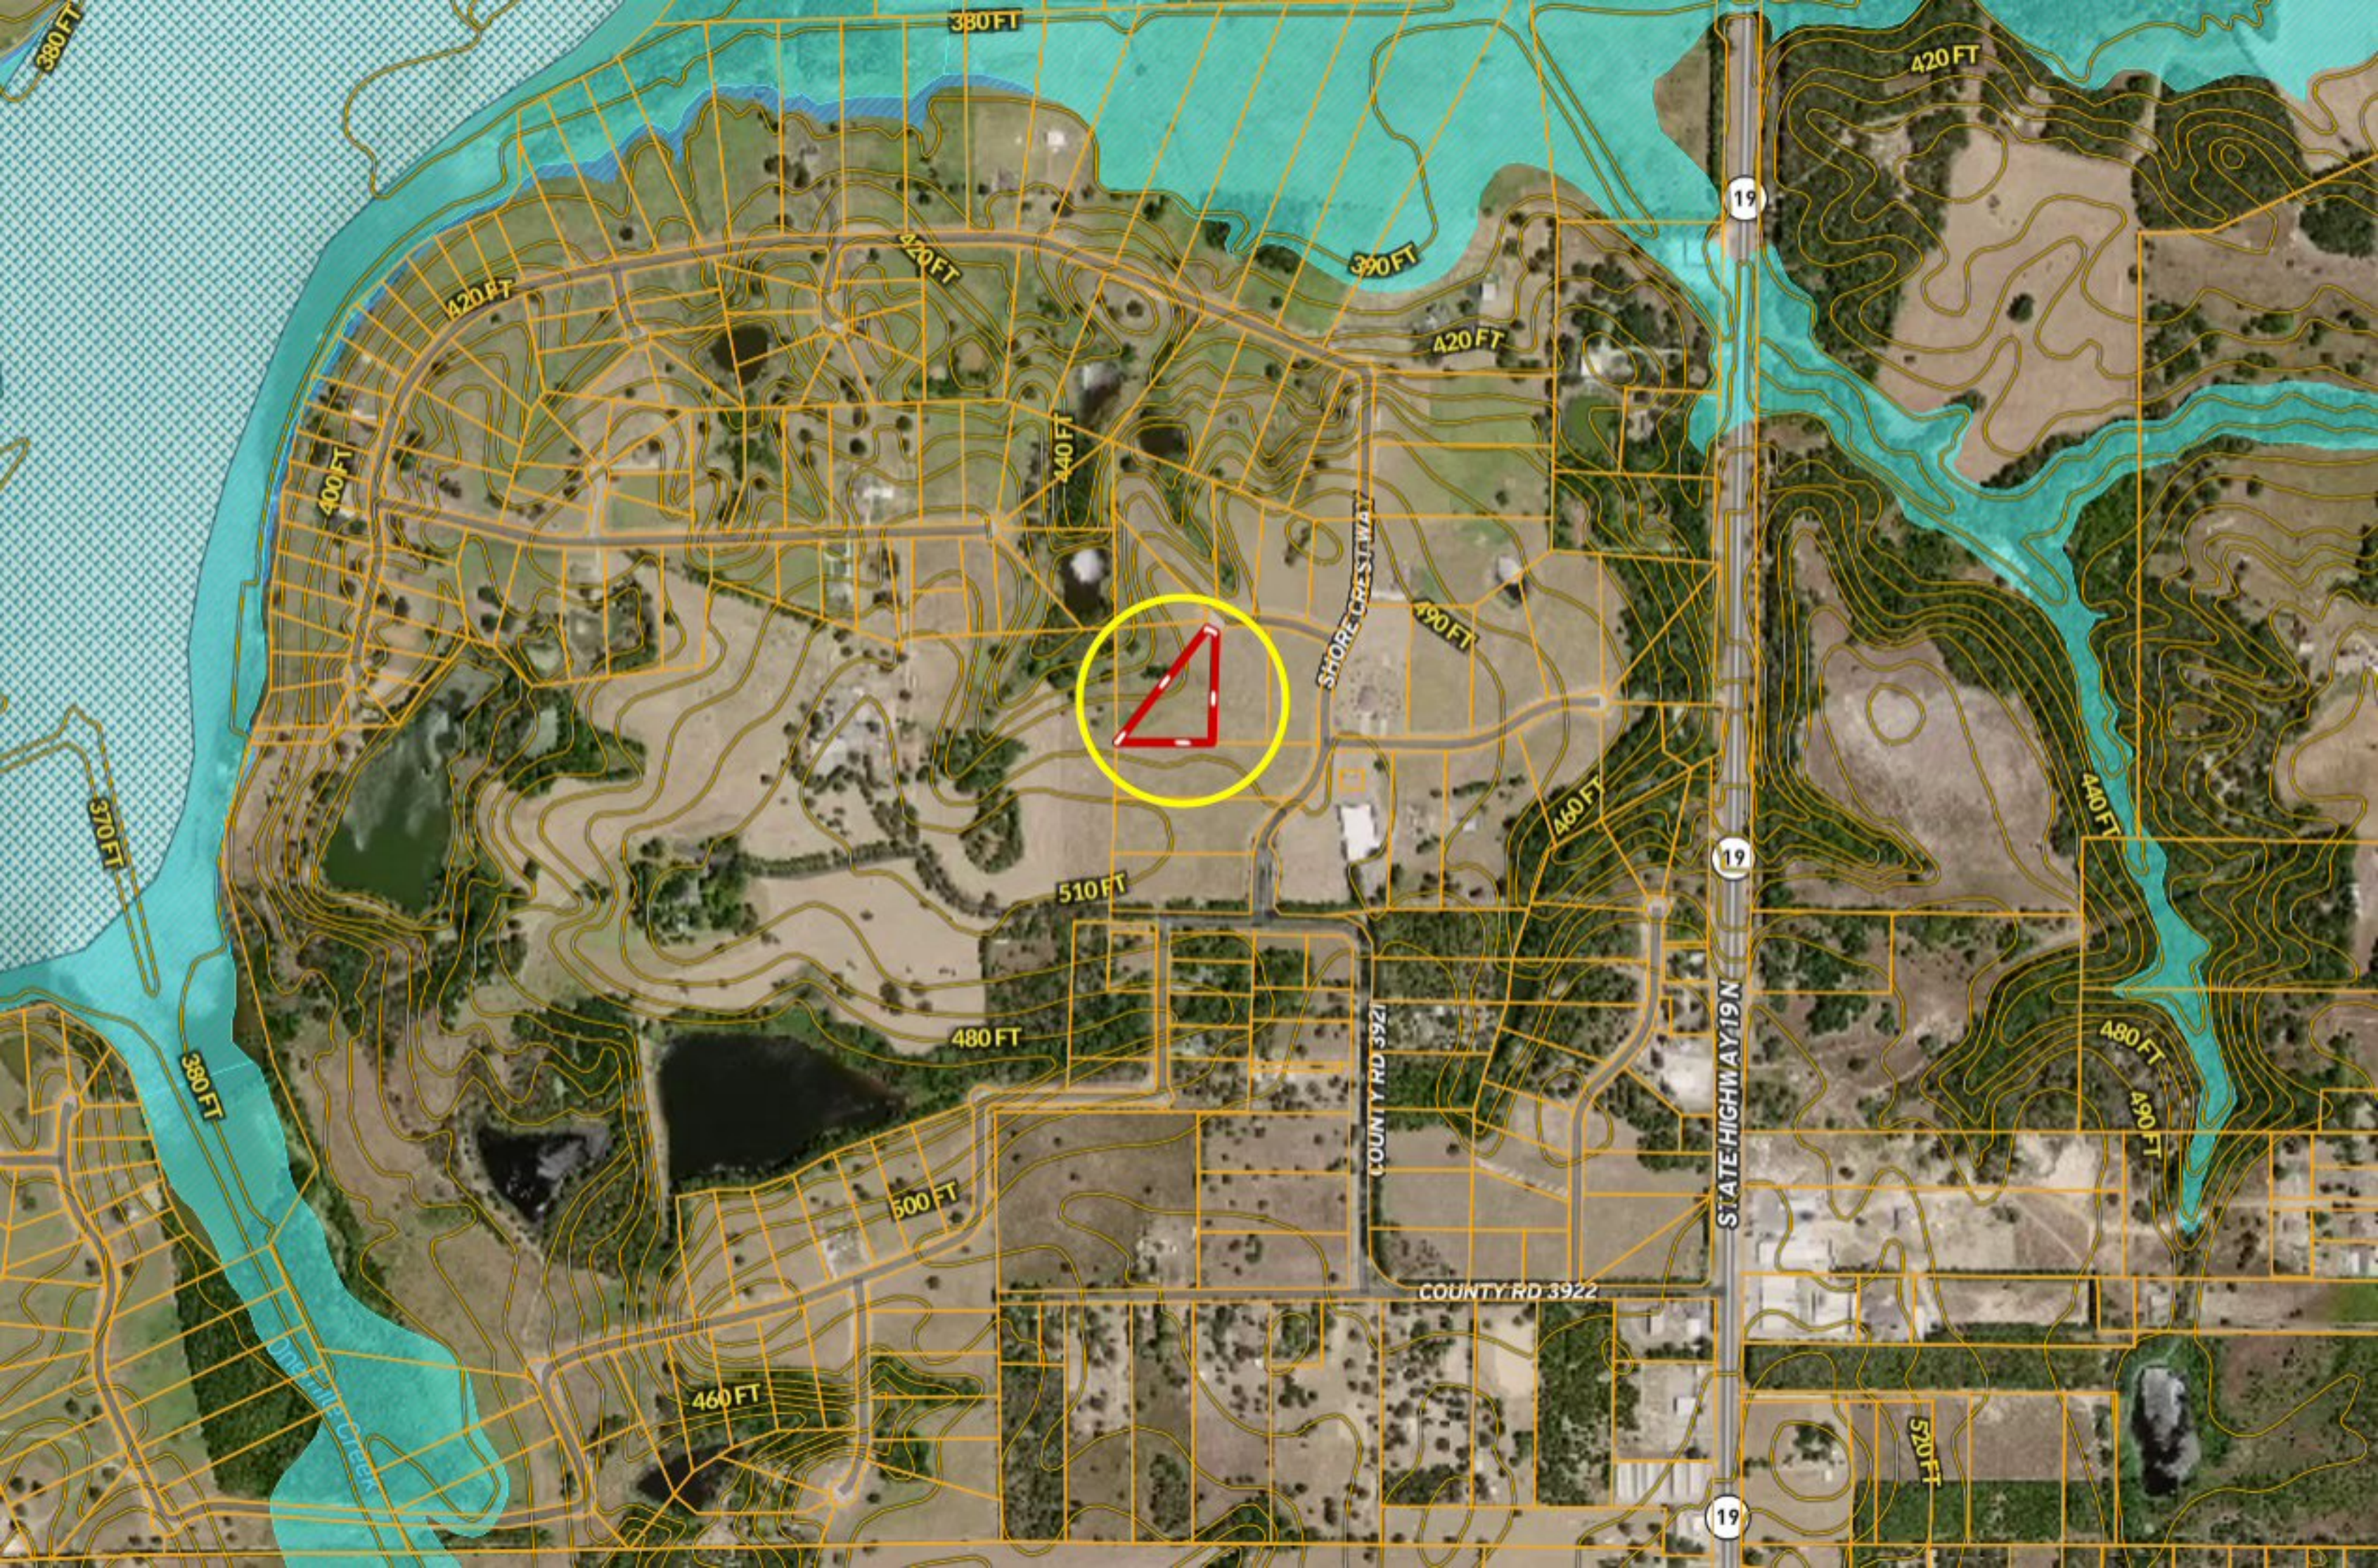

\*\*\* TWO ACRES \*\*\* Lot 143 Bridle View Ct ~ Waters Edge Ranch

Copyright © and (P) 1988–2010 Microsoft Corporation and/or its suppliers. All rights reserved. <http://www.microsoft.com/mappoint/>  
Certain mapping and direction data © 2010 NAVTEQ. All rights reserved. The Data for areas of Canada includes information taken with permission from Canadian authorities, including: © Her Majesty the Queen in Right of Canada, © Queen's Printer for Ontario. NAVTEQ and NAVTEQ ON BOARD are trademarks of NAVTEQ. © 2010 Tele Atlas North America, Inc. All rights reserved. Tele Atlas and Tele Atlas North America are trademarks of Tele Atlas, Inc. © 2010 by Applied Geographic Systems. All rights reserved.

Bridle View Ct

470 FT

480 FT

490 FT

500 FT

490 FT