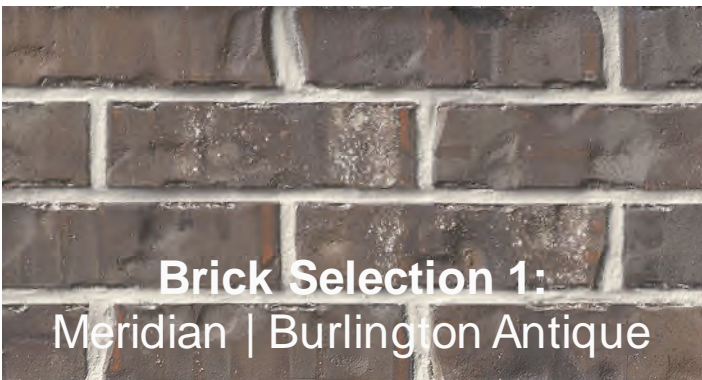

Brick and Stone Exterior Color Scheme #8

Trim & Siding

Color #1:
SW 7017 Dorian Gray

Garage Door

Color #2
SW 7041 Van Dyke Brown

Shutters

Color #3
SW 7645 Thunder Gray

Mortar:
Standard: Gray
Upgrade: Khaki