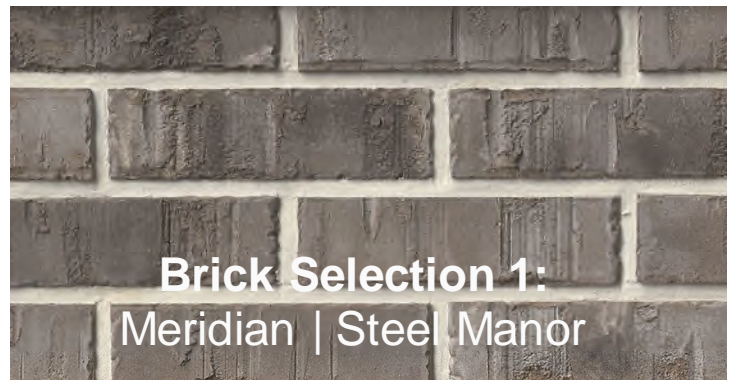

Brick and Stone Exterior Color Scheme #8

Trim & Siding

Color #1:
SW 7017 Dorian Gray

Garage Door

Color #2
SW 7041 Van Dyke Brown

Shutters

Color #3
SW 7645 Thunder Gray

Mortar:
Standard: Gray
Upgrade: Khaki