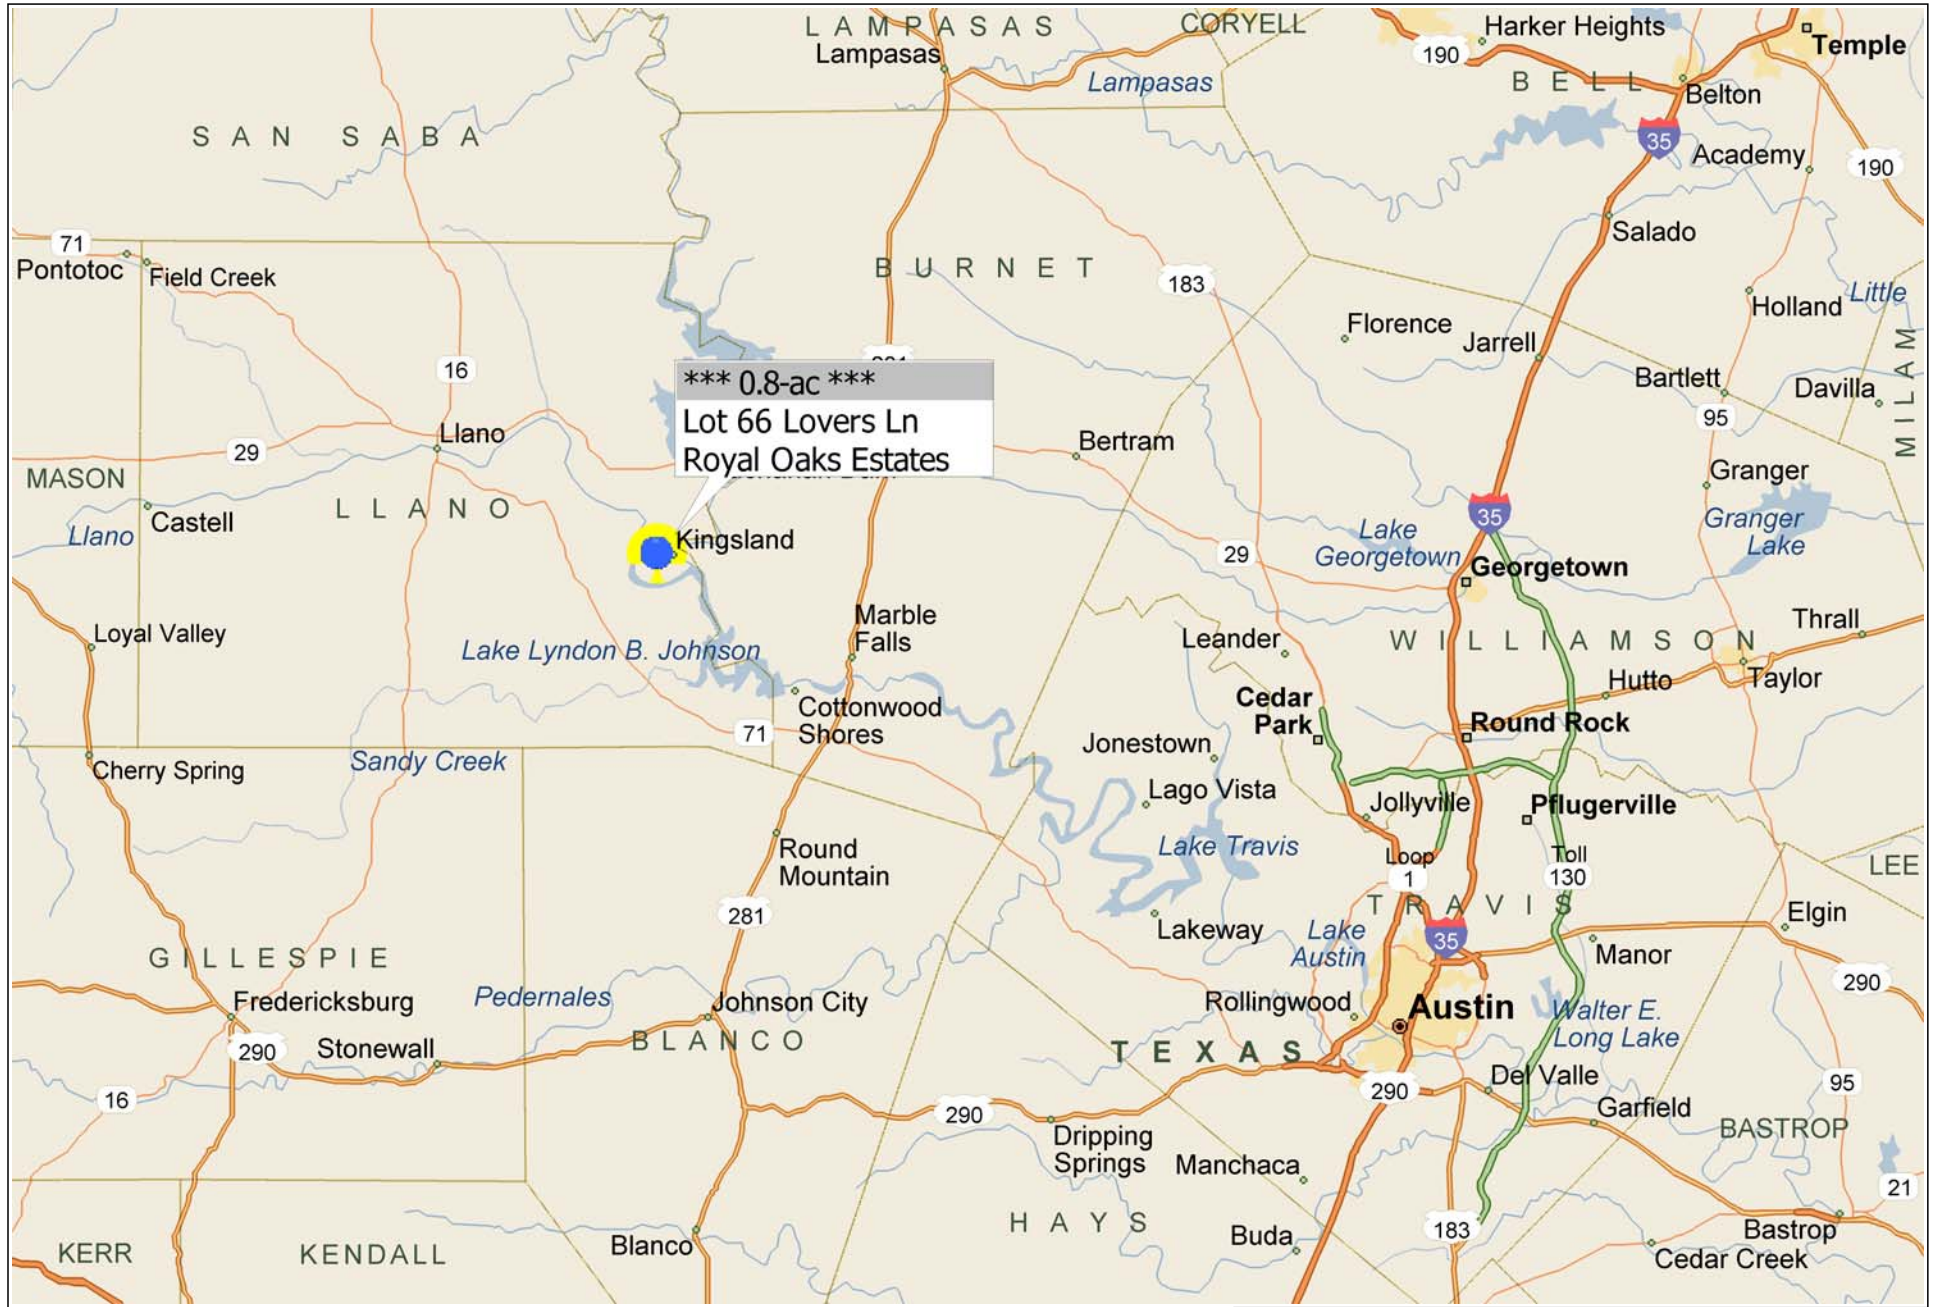

\*\*\* 0.8-ac \*\*\* Lot 66 Lovers Ln ~ Kingsland TX

Copyright © and (P) 1988–2010 Microsoft Corporation and/or its suppliers. All rights reserved. <http://www.microsoft.com/mappoint/>  
Certain mapping and direction data © 2010 NAVTEQ. All rights reserved. The Data for areas of Canada includes information taken with permission from Canadian authorities, including: © Her Majesty the Queen in Right of Canada, © Queen's Printer for Ontario. NAVTEQ and NAVTEQ ON BOARD are trademarks of NAVTEQ. © 2010 Tele Atlas North America, Inc. All rights reserved. Tele Atlas and Tele Atlas North America are trademarks of Tele Atlas, Inc. © 2010 by Applied Geographic Systems. All rights reserved.

Ridgeway St

Ridgeway St

Ridgeway St

Cliff St

Laurel Loop

Skyline Dr

900 FT

Game Dr

Lovers Ln

Lovers Ln

Lovers Ln

920 FT

Fawn

920 FT

Antone

Laurel Loop

Tross

Lovers Ln

Lovers Ln