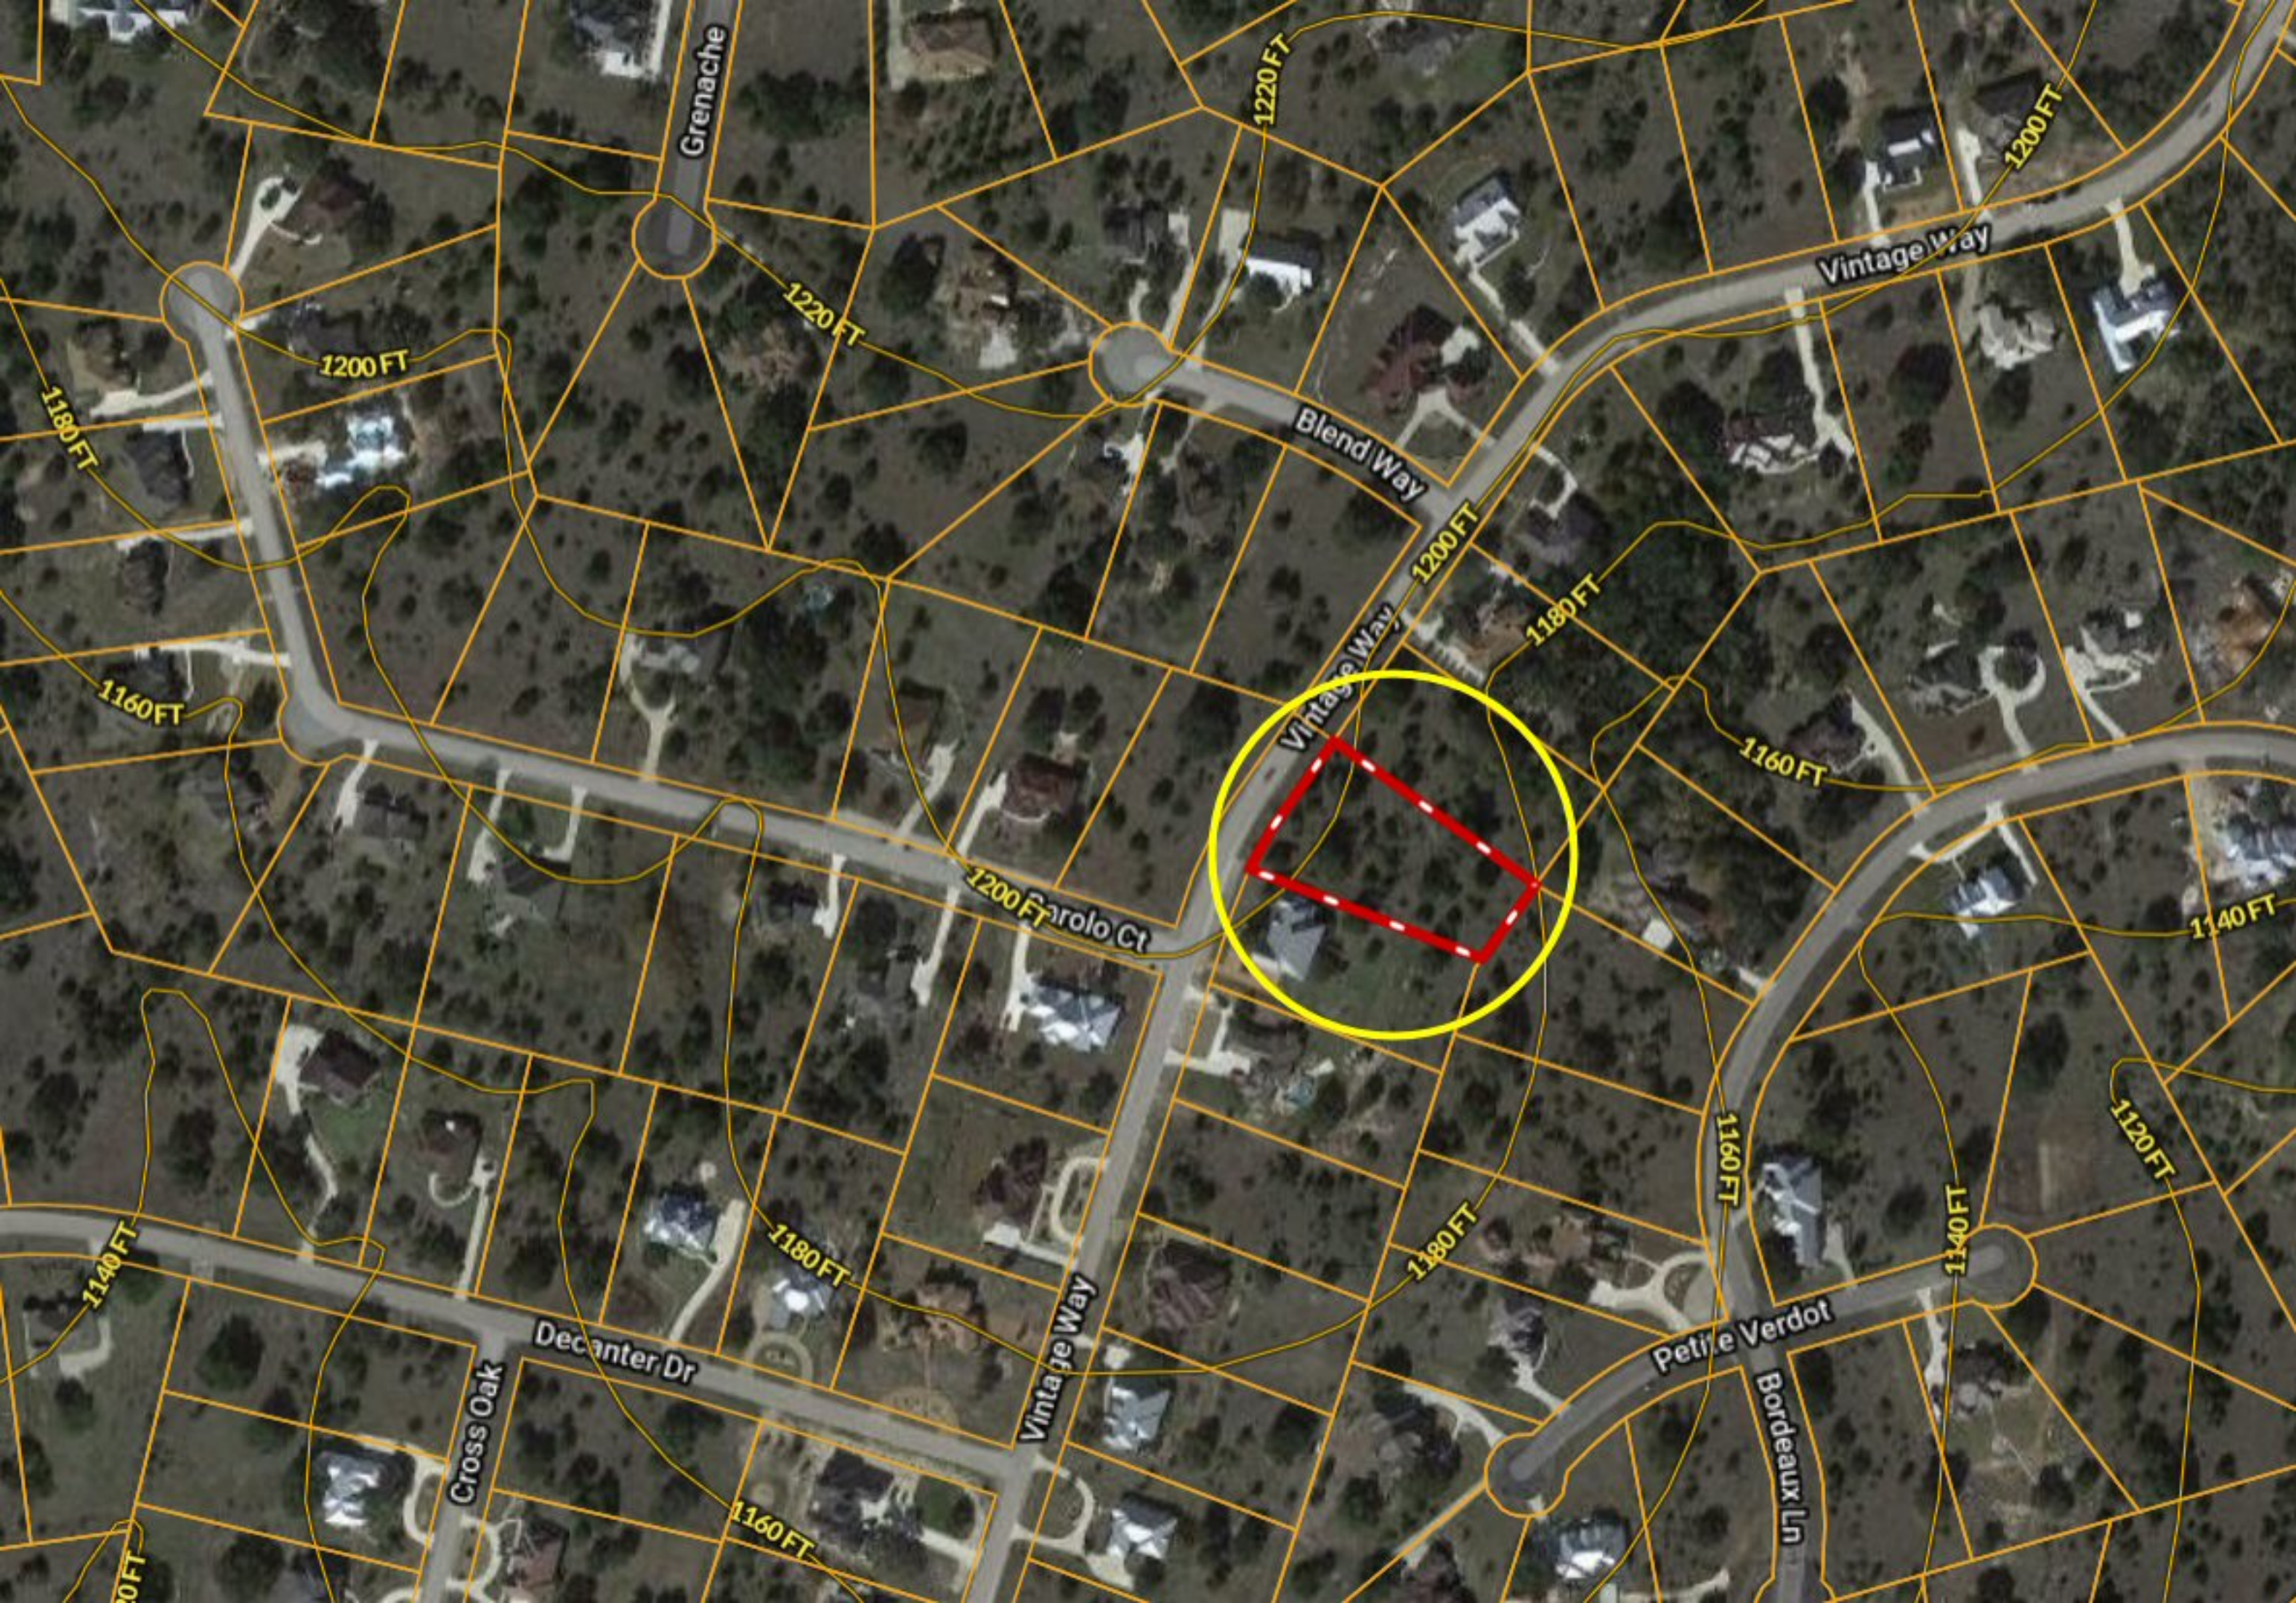

1514 Vintage Way ~ Vintage Oaks

Copyright © and (P) 1988–2010 Microsoft Corporation and/or its suppliers. All rights reserved. <http://www.microsoft.com/mappoint/>
Certain mapping and direction data © 2010 NAVTEQ. All rights reserved. The Data for areas of Canada includes information taken with permission from Canadian authorities, including: © Her Majesty the Queen in Right of Canada, © Queen's Printer for Ontario. NAVTEQ and NAVTEQ ON BOARD are trademarks of NAVTEQ. © 2010 Tele Atlas North America, Inc. All rights reserved. Tele Atlas and Tele Atlas North America are trademarks of Tele Atlas, Inc. © 2010 by Applied Geographic Systems. All rights reserved.

Vintage Way

Vintage Way

Barolo Ct

Vintage Way

1200 FT

1200 FT

1200 FT

1180 FT

1180 FT

1160 FT

1160 FT

1180 FT

1200 FT