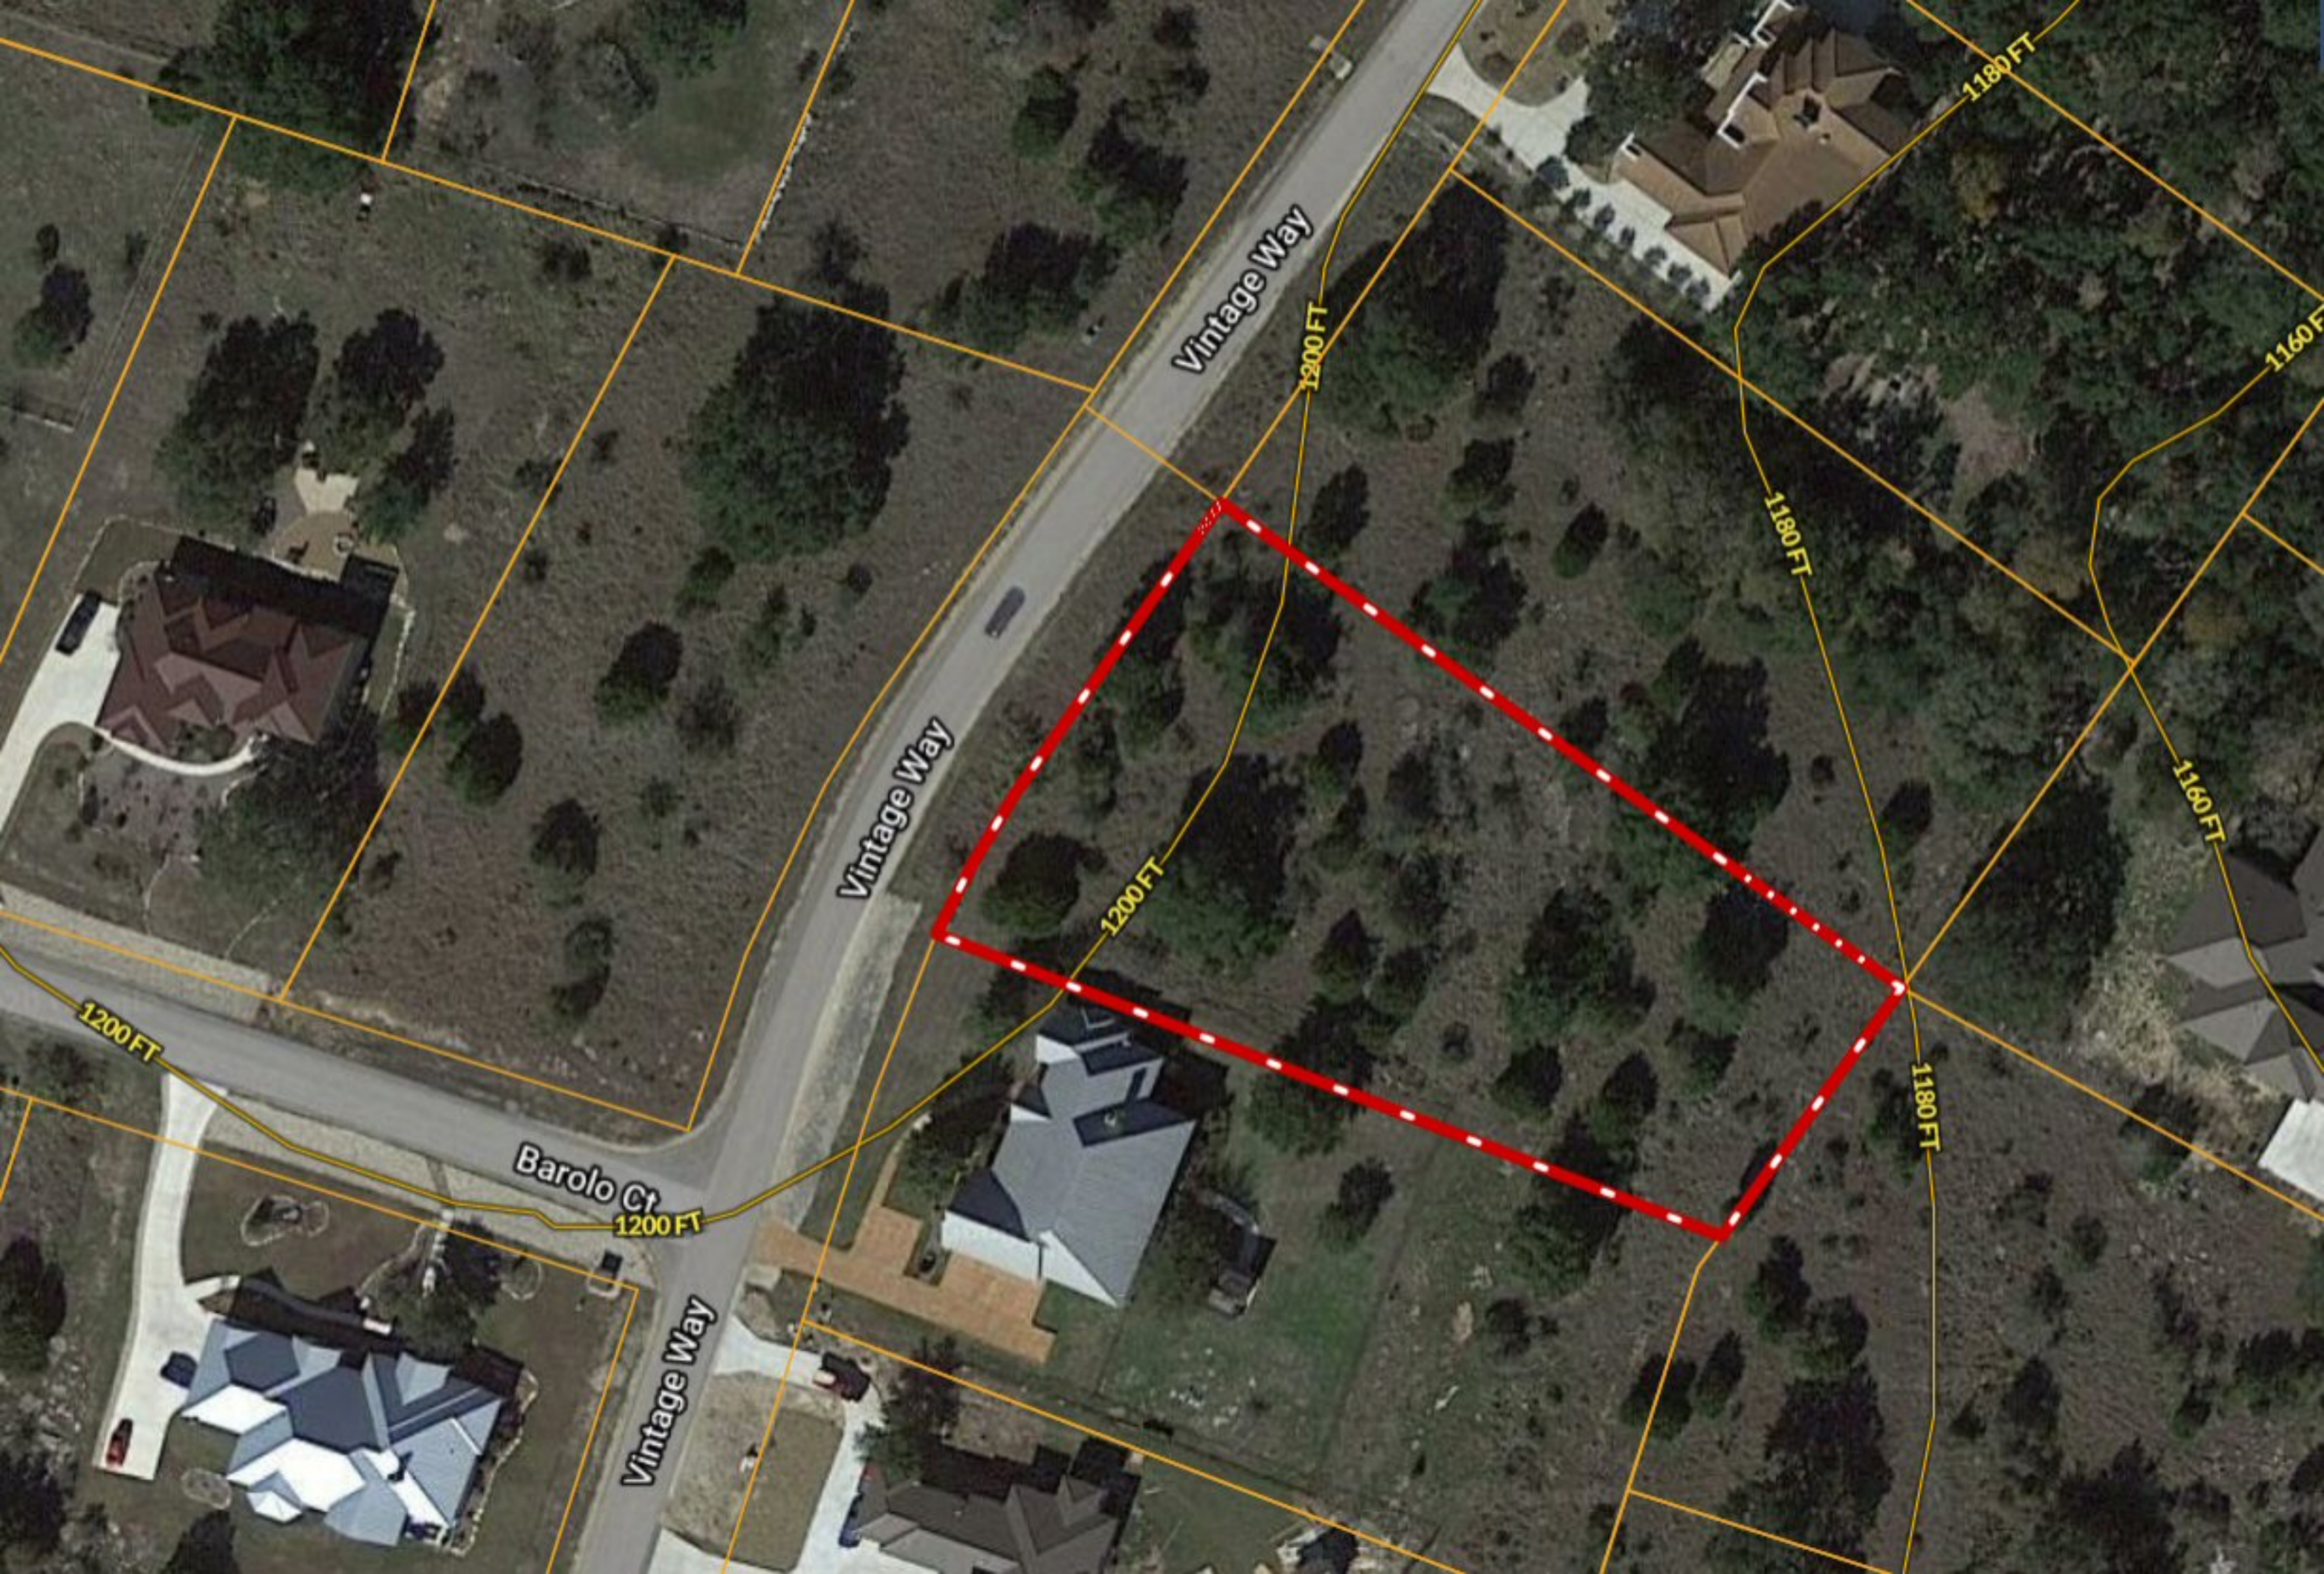

1514 Vintage Way ~ Vintage Oaks

Copyright © and (P) 1988–2010 Microsoft Corporation and/or its suppliers. All rights reserved. <http://www.microsoft.com/mappoint/>
Certain mapping and direction data © 2010 NAVTEQ. All rights reserved. The Data for areas of Canada includes information taken with permission from Canadian authorities, including: © Her Majesty the Queen in Right of Canada, © Queen's Printer for Ontario. NAVTEQ and NAVTEQ ON BOARD are trademarks of NAVTEQ. © 2010 Tele Atlas North America, Inc. All rights reserved. Tele Atlas and Tele Atlas North America are trademarks of Tele Atlas, Inc. © 2010 by Applied Geographic Systems. All rights reserved.

Vintage Way

Vintage Way

Barolo Ct

Vintage Way

1200 FT

1200 FT

1200 FT

1180 FT

1180 FT

1160 FT

1160 FT

1180 FT

1200 FT