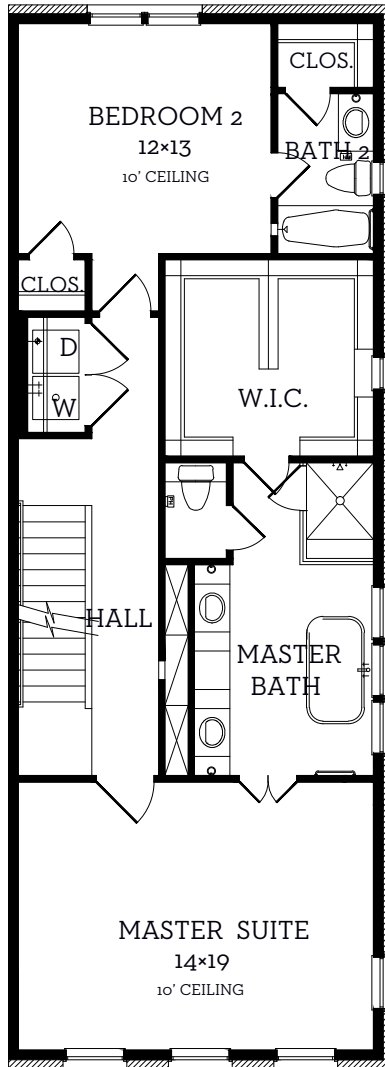

INTOWN

— HOMES —

6139 Cottage Grove Lake Dr.

2,622 sq.ft.

3 bedrooms / 3.5 baths

First Floor
708 sq.ft.

Second Floor
1110 sq.ft.

Third Floor
804 sq.ft.

All prices, features and plans are subject to change without notice. Square footage is approximate. No representation or warranties either expressed or implied Are made as to the accuracy of the information herein or with respect to the suitability, usability, merchantability or conditions of any property herein described. All rights Reserved. InTownHomes 2015