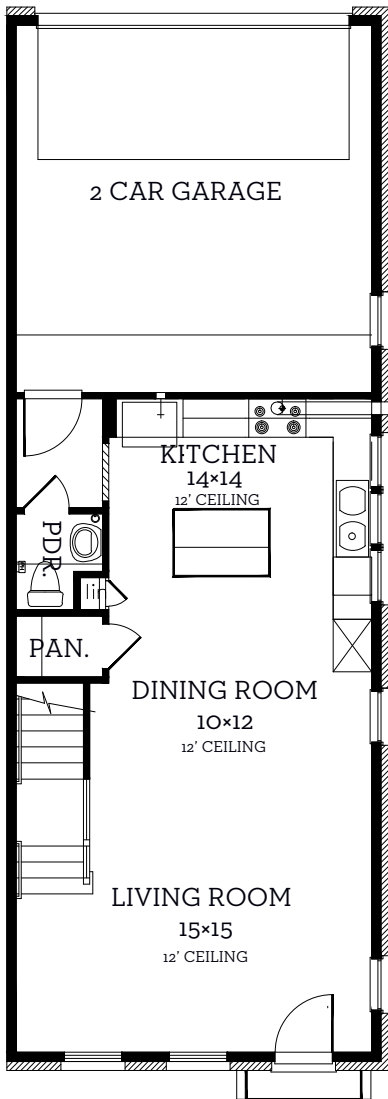

INTOWN

— HOMES —

6139 Cottage Grove Lake Dr.

2,622 sq.ft.

3 bedrooms / 3.5 baths

First Floor
708 sq.ft.

Second Floor
1110 sq.ft.

Third Floor
804 sq.ft.

All prices, features and plans are subject to change without notice. Square footage is approximate. No representation or warranties either expressed or implied Are made as to the accuracy of the information herein or with respect to the suitability, usability, merchantability or conditions of any property herein described. All rights Reserved. InTownHomes 2015