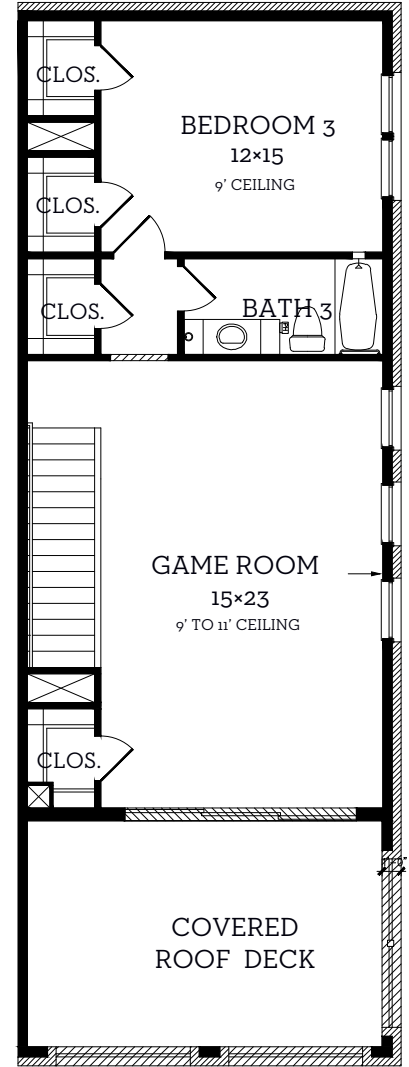

INTOWN

— HOMES —

6139 Cottage Grove Lake Dr.

2,622 sq.ft.

3 bedrooms / 3.5 baths

First Floor
708 sq.ft.

Second Floor
1110 sq.ft.

Third Floor
804 sq.ft.

All prices, features and plans are subject to change without notice. Square footage is approximate. No representation or warranties either expressed or implied Are made as to the accuracy of the information herein or with respect to the suitability, usability, merchantability or conditions of any property herein described. All rights Reserved. InTownHomes 2015