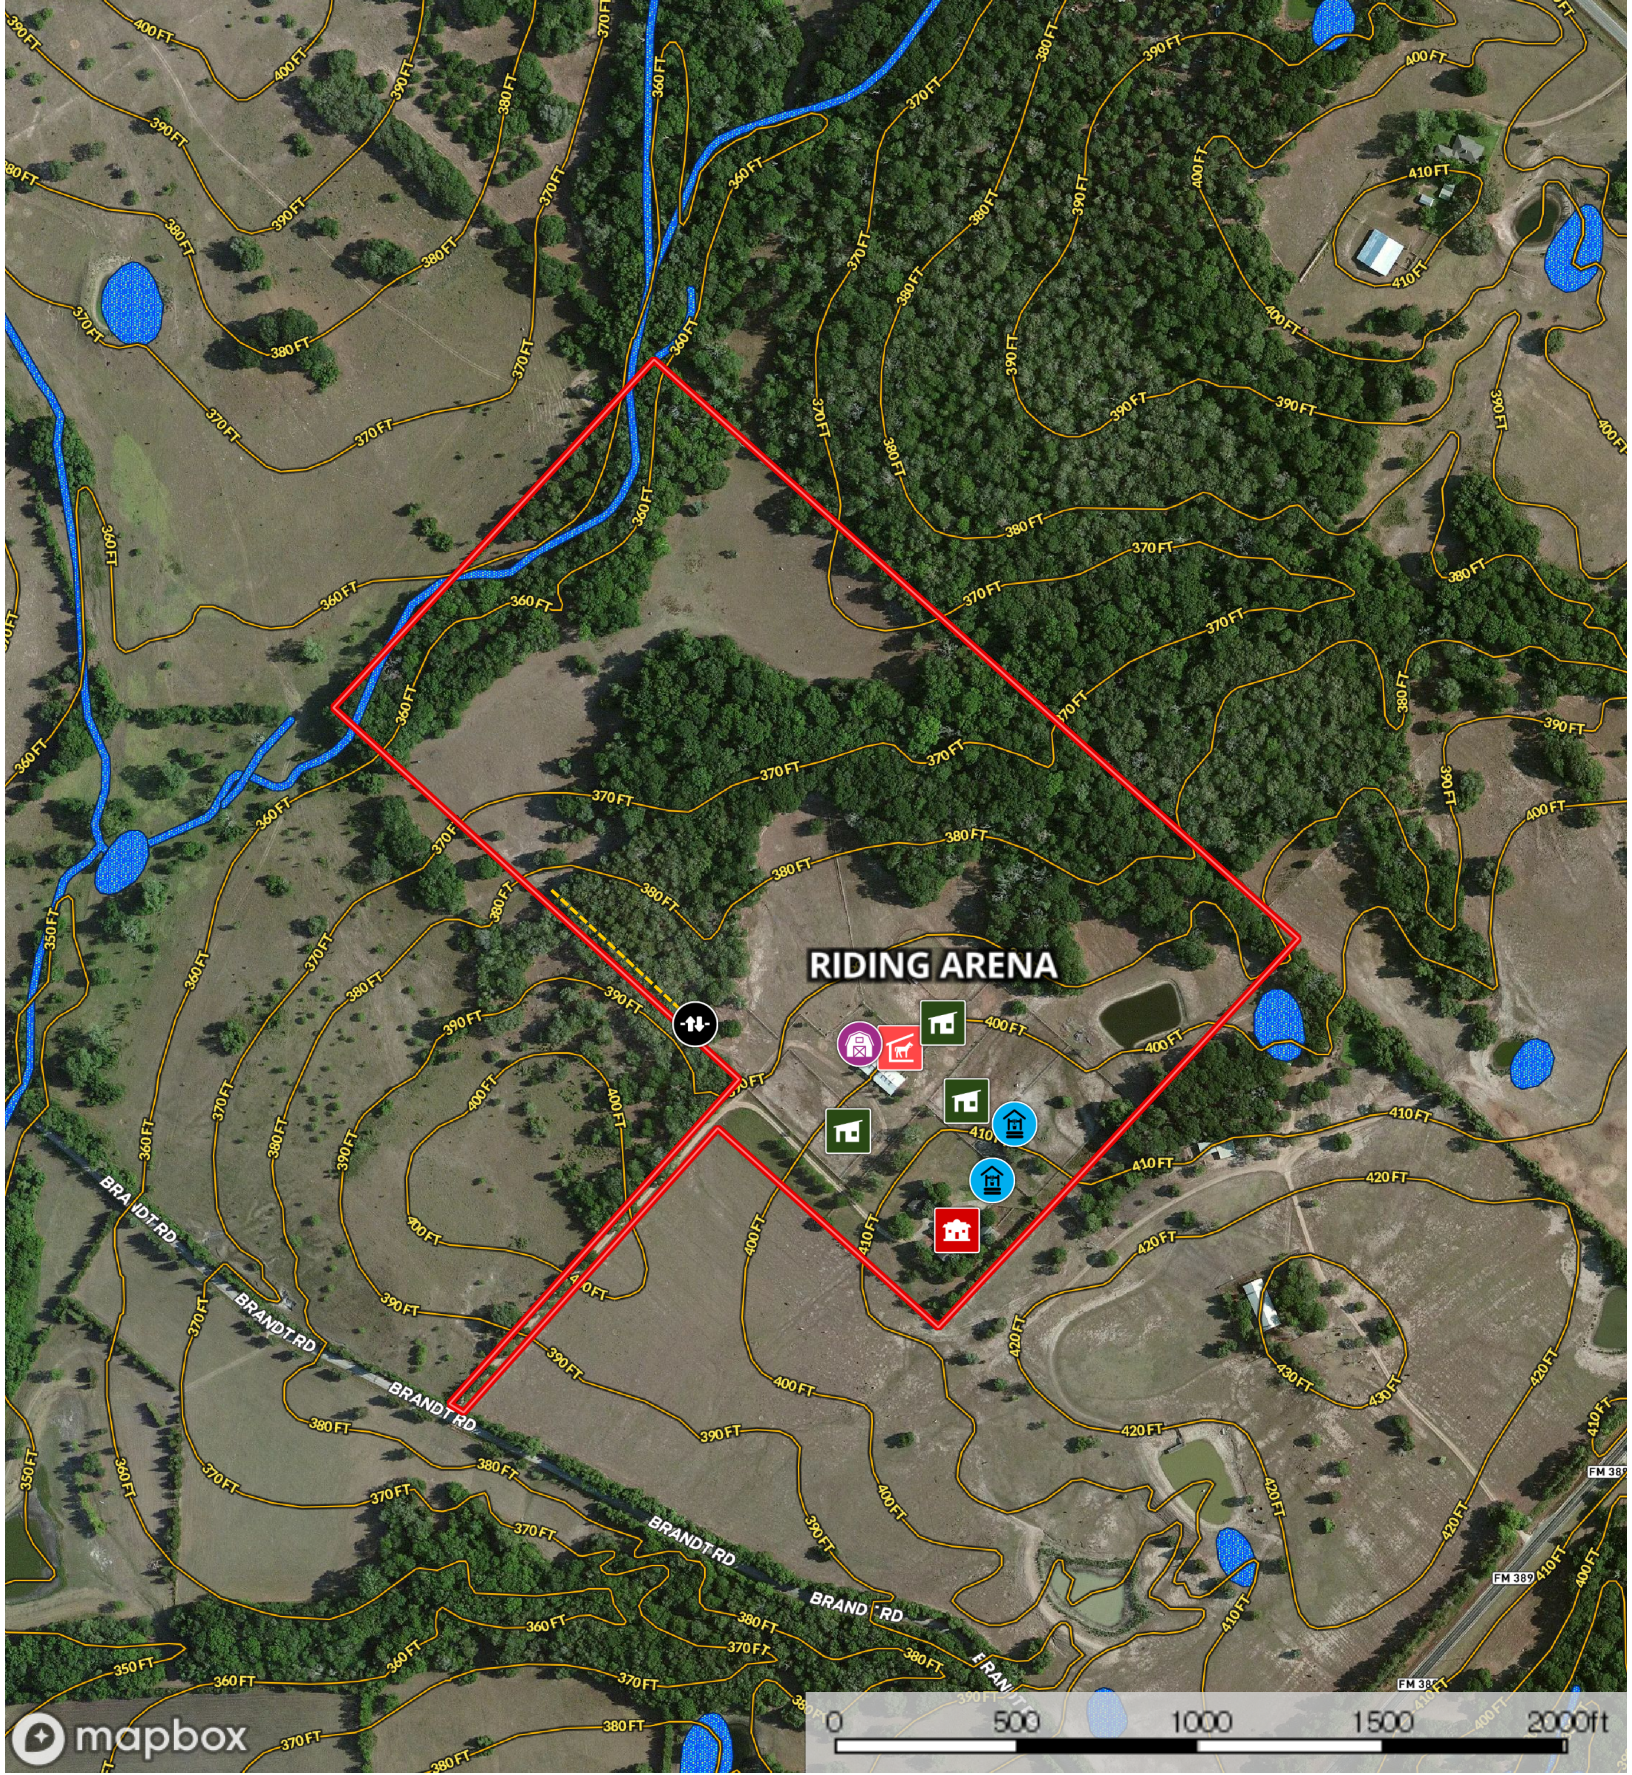

Hidden Hills Ranch

Washington County, Texas, 54.5 AC +/-

RIDING ARENA

- Barn
- Well
- Shed / Shack
- Main House
- Gate
- Horse Stall
- Road / Trail
- Boundary
- Wetlands
- Riparian