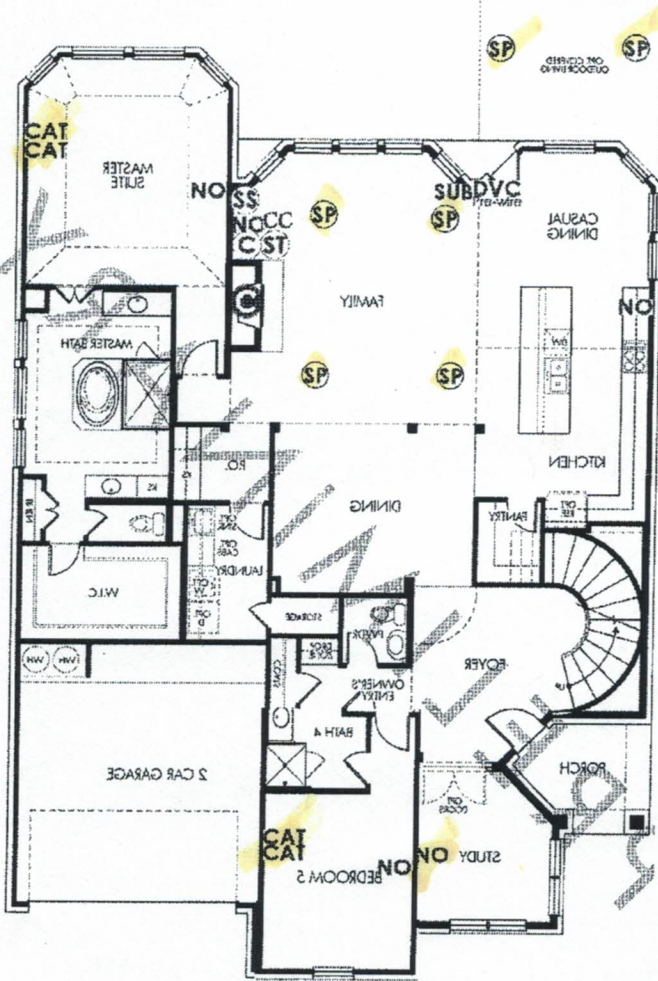

- TV - TV Location (1 RG6)
- CAT - Phone or DATA (1 CAT5e)
- ENT - Home Entertainment (1 CAT5e/ 2 RG6)
- HO - Home Outlet(2 CAT5e/1 RG6)
- UNV - Universal Outlet (2 CAT5e/2 RG6)
- NO - Network Outlet (3 CAT5e/ 1 RG6)
- SP - Speaker Prewire
- ⊙ - In-Ceiling Speaker
- ⊞ - In-Wall Speaker
- ⊕ - Atmos Speaker Prewire
- SUB - Subwoofer (1 RG6)
- SS - Surround Sound Prewire Homerun
- DVC - Digital Volume Control **Prewire Only**
- ⊞ - Stereo Speaker Prewire Homerun (Must note if it is to be used for Nuvo)
- HDMI - HDMI Bundle (2 HDMI/2 CAT5e Trimmed)(Conduit)
- ⊞ - HDMI Bundle Homerun Location
- PROJ - Projector Bundle (2 HDMI/ 2 CAT5e Trimmed)(Conduit)
- SWP - Structured Wiring Panel
- ⊞ - Projector Bundle Homerun
- ⊞ - Electrical Outlet (110 Volt)
- CAM - Camera Location
- NVR - Camera NVR Homerun

- C - Conduit (Installed next to electrical)
- ⊞ - Conduit Homerun
- ⊞ - 5 Runs of Cat5e Bundled
- ⊞ - 5 Runs of Cat5e Homerun
- MD - Motion Detector
- KP - Keypad
- GB - Glass Break Detector
- LZ - Lighting Zone (1 Light switch)
- AP - Home Automation Panel Prewire
- WAP - Wireless Access Point Prewire (1 CAT5e)
- VAC - Central Vac Master Location
- INT - Intercom Station Prewire
- ⊞ - Intercom Master Unit
- ⊞ - Rock Speaker
- IR - IR Control
- OH - Overhead Garage Switch
- HH - Hammer Height