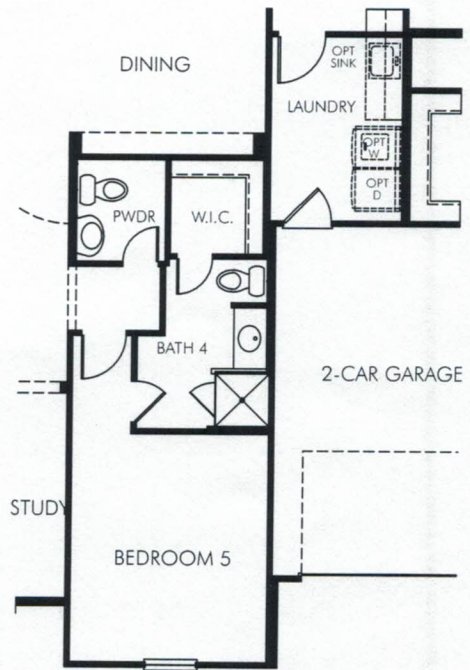

④ OPT. BEDROOM 5/ BATH 4
-adding 240 sq ft (BED0500)

INCLUDED

First Floor

The Da Vinci 5106 Options

3,790 sq. ft. | 4 Bed | 3.5 Bath | 2 Garage | 2 Story

877-Ask-Meritage (275.6374) | meritagehomes.com