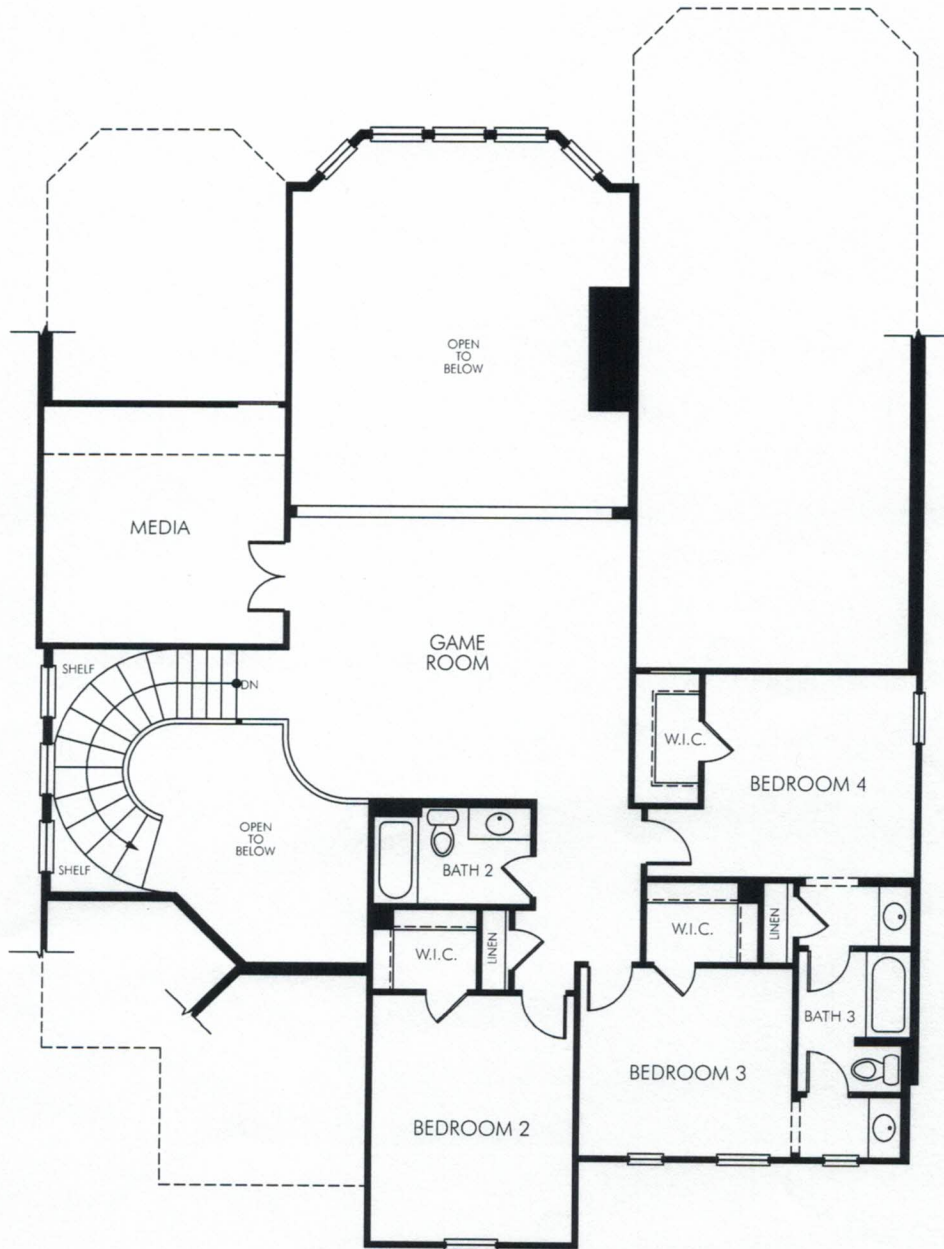

Da Vinci

The Da Vinci 5106 Second Floor
3,790 sq. ft. | 4 Bed | 3.5 Bath | 2 Garage | 2 Story

 **MeritageHomes** 877-Ask-Meritage (275.6374) | meritagehomes.com

 Equal Housing Opportunity
Meritage Homes is an equal housing opportunity provider. It does not discriminate on the basis of race, sex, religion, national origin, disability, marital status, or age in its advertising, sales, or leasing. It does not discriminate against any individual or group of individuals on the basis of race, sex, religion, national origin, disability, marital status, or age. Meritage Homes is an equal housing opportunity provider. It does not discriminate on the basis of race, sex, religion, national origin, disability, marital status, or age in its advertising, sales, or leasing. It does not discriminate against any individual or group of individuals on the basis of race, sex, religion, national origin, disability, marital status, or age. Meritage Homes is an equal housing opportunity provider.

Da Vinci

① OPT. COVERED OUTDOOR LIVING (OUT1312)
INCLUDED

③ OPT. DELUXE KITCHEN (KIT1002)

④ OPT. BEDROOM 5/ BATH 4
-adding 240 sq ft (BED0500)

INCLUDED

First Floor

The Da Vinci 5106 Options

3,790 sq. ft. | 4 Bed | 3.5 Bath | 2 Garage | 2 Story

- C - Conduit (Installed next to electrical)
- ⊞ - Conduit Homerun
- ⊞ - 5 Runs of Cat5e Bundled
- ⊞ - 5 Runs of Cat5e Homerun
- MD - Motion Detector
- KP - Keypad
- GB - Glass Break Detector
- LZ - Lighting Zone (1 Light switch)
- AP - Home Automation Panel Prewire
- WAP - Wireless Access Point Prewire (1 CAT5e)
- VAC - Central Vac Master Location
- INT - Intercom Station Prewire
- ⊞ - Intercom Master Unit
- ⊞ - Rock Speaker
- IR - IR Control
- OH - Overhead Garage Switch
- HH - Hammer Height