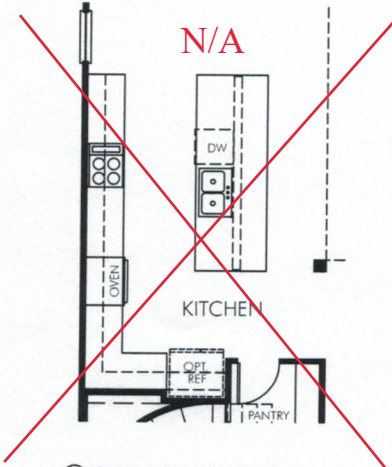

③ OPT. DELUXE KITCHEN (KIT1002)