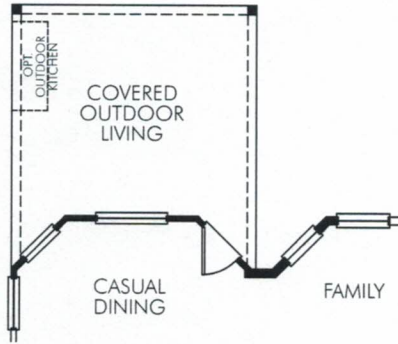

Da Vinci

① OPT. COVERED OUTDOOR LIVING (OUT1312)
INCLUDED