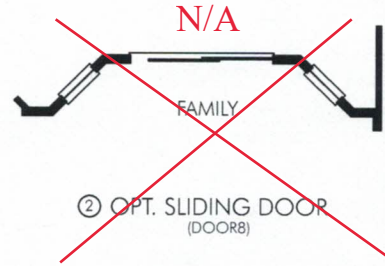

③ OPT. DELUXE KITCHEN (KIT1002)