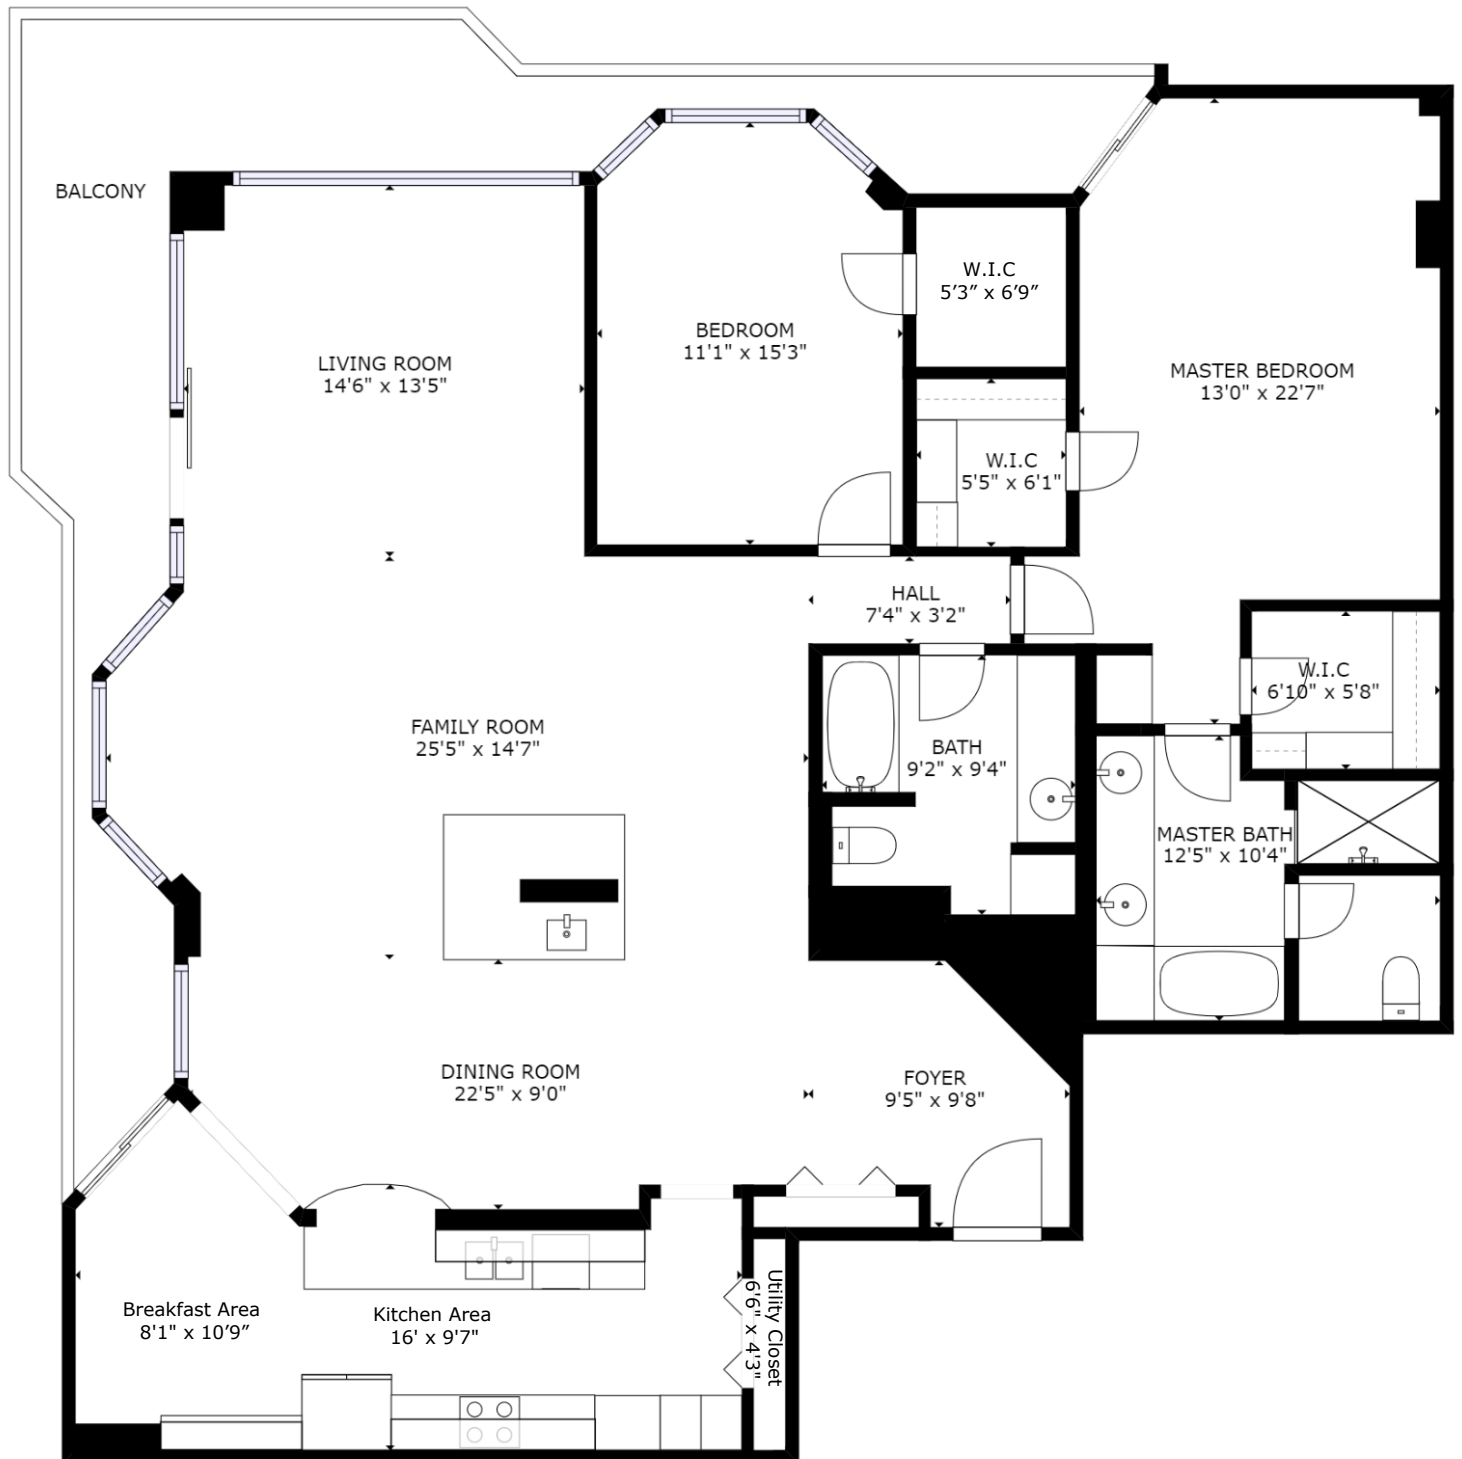

**3350 McCue, #2002**

**Houston, TX 77056**

**MLS # 85628194**

**GROSS INTERNAL AREA**

**TOTAL: 1,955 sq ft (Per HCAD)**

**Balcony: 282 sq ft (Per Matterport Scan)**

**SIZES AND DIMENSIONS ARE APPROXIMATE, ACTUAL MAY VARY. VERIFY ALL DIMENSIONS.**