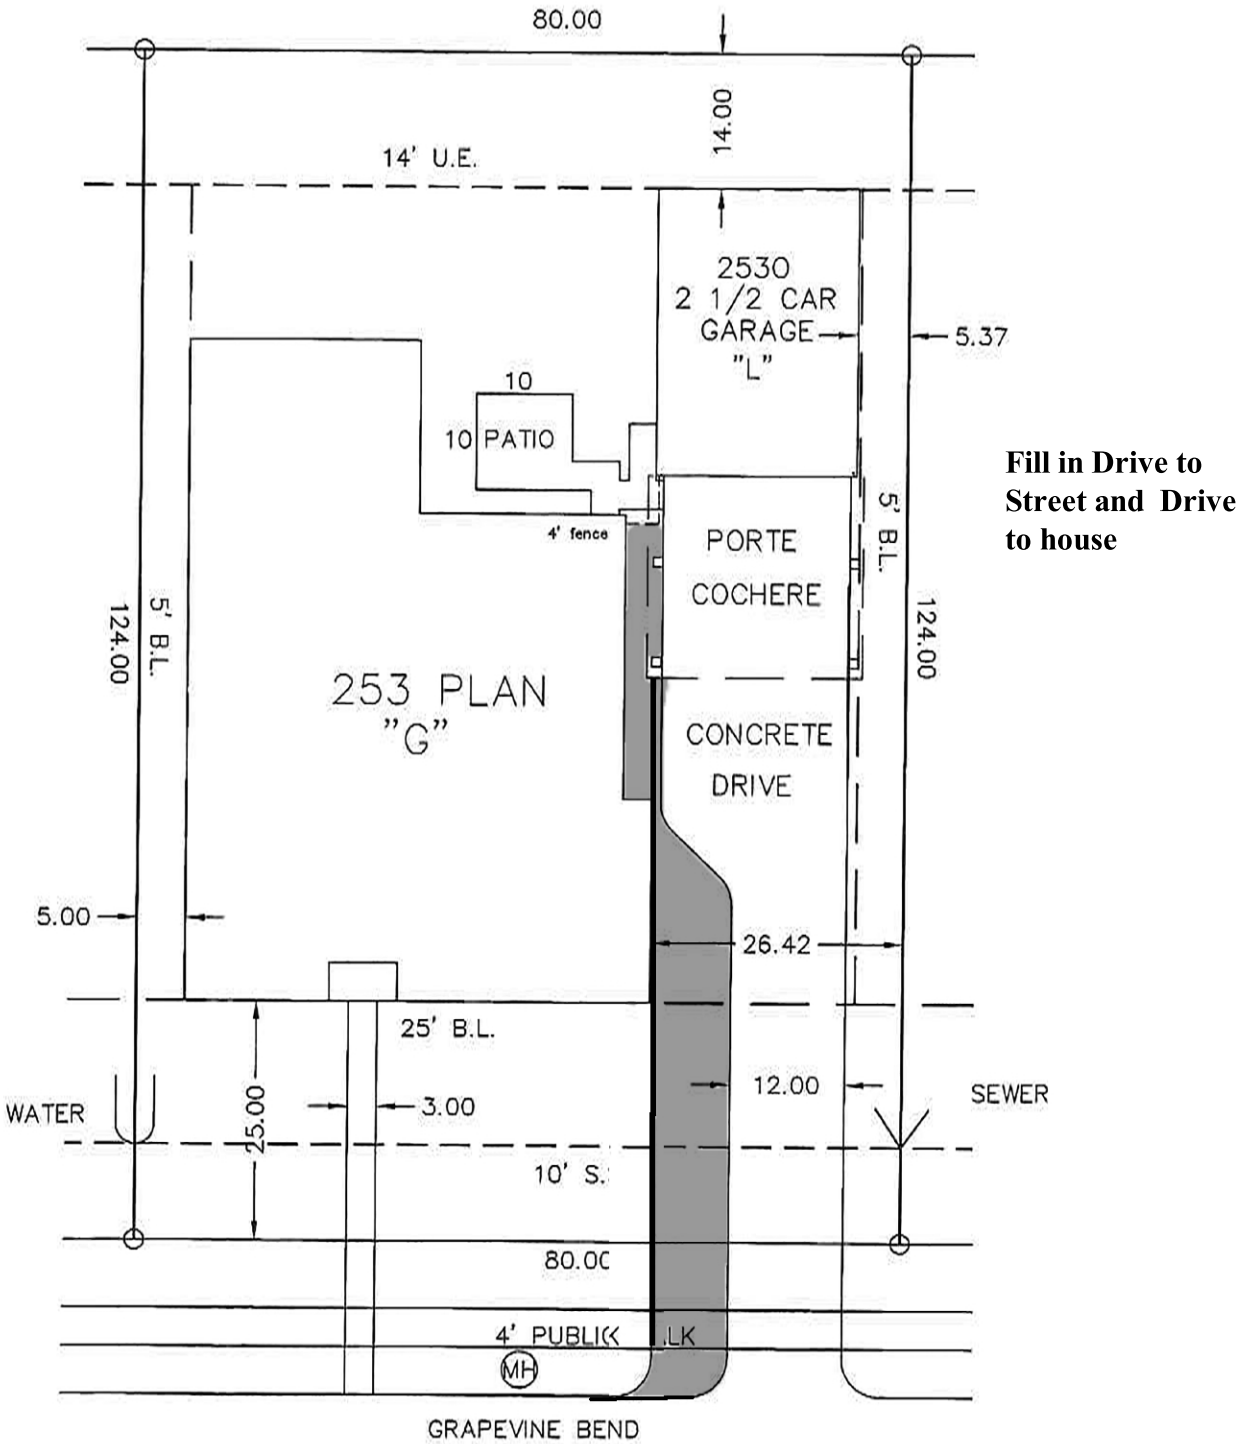

**Diagram 4**

207 E. EDGEWOOD  
FRIENDSWOOD, TEXAS  
77546

LOT AREA = 9,920 SQ.FT.  
SCALE: 1" = 20'

6510 GRAPEVINE BEND  
LOT 76 BLOCK 2 SECTION 5  
LAKELAND