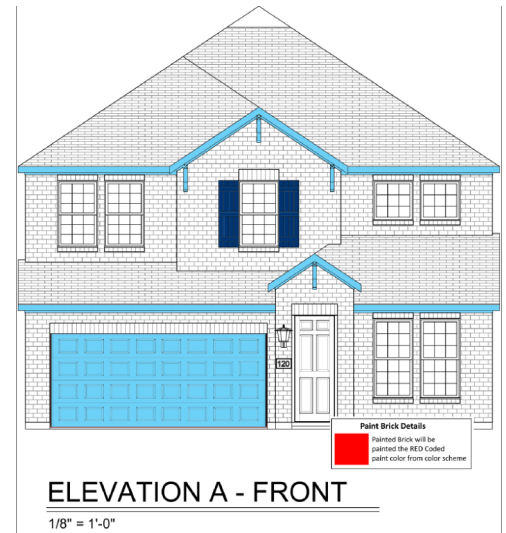

Always confirm color placement with
Color coded elevations

- Our Exterior Selection program will be available when using the Canvas Collections
- We will be offering the Taylor Morrison Brick/Stone & Painted Brick/Stucco Exterior Color Schemes.
- All Schemes will be represented in the Canvas Studio for buyers to preview before their contract and to select from for their home.