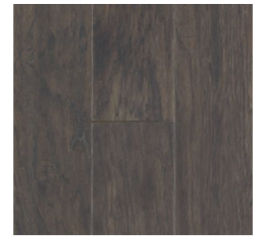

Mohawk | Entry, Family, Dining, Kitchen, Breakfast,
all Hallways associated with
Pioneer Retreat 5' Hickory
Wagon Hickory 55