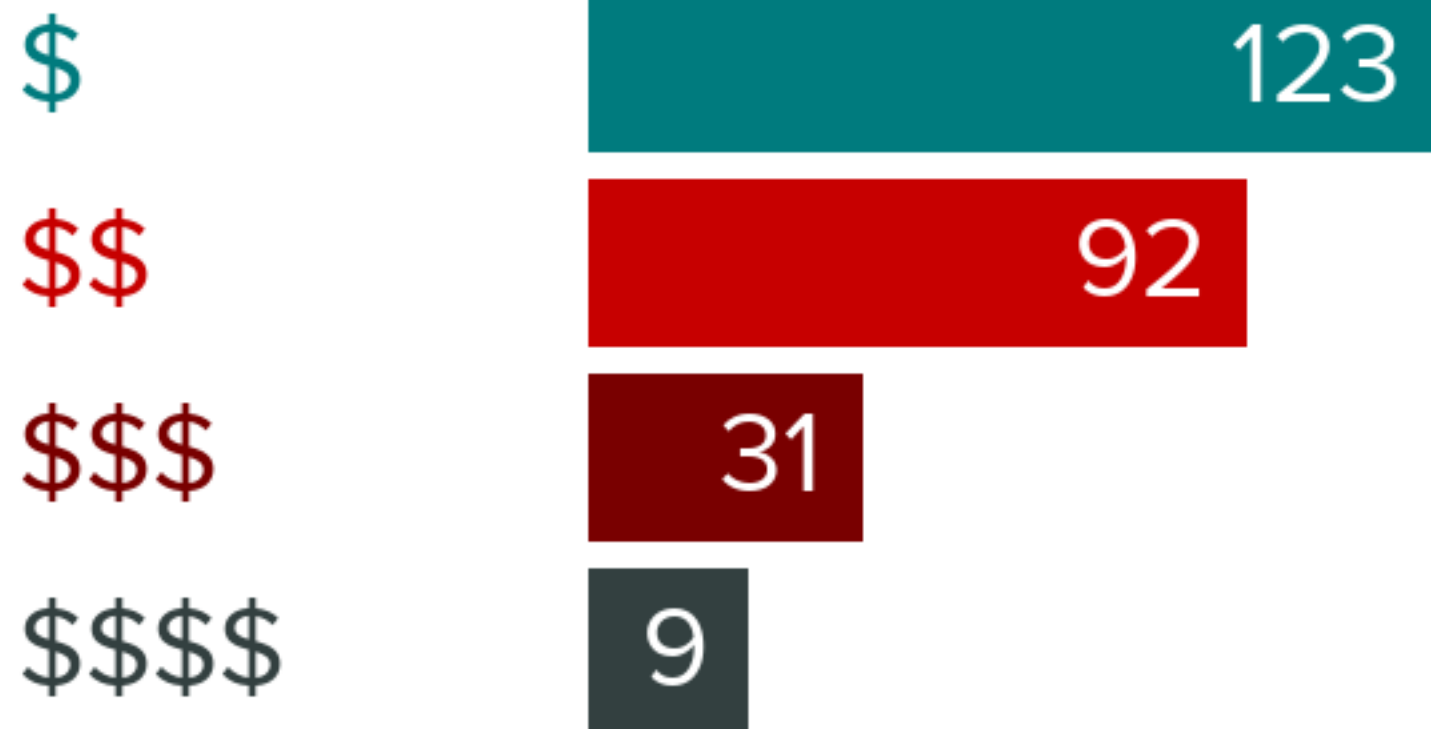

1120 NANTUCKET DRIVE UNIT 6, HOUSTON, TX 77057

FOOD REPORT

NEIGHBORHOOD EATS

This home is located near **215** moderately priced restaurants and has an **above average** variety of cuisines.

262

WITHIN 5 MILES