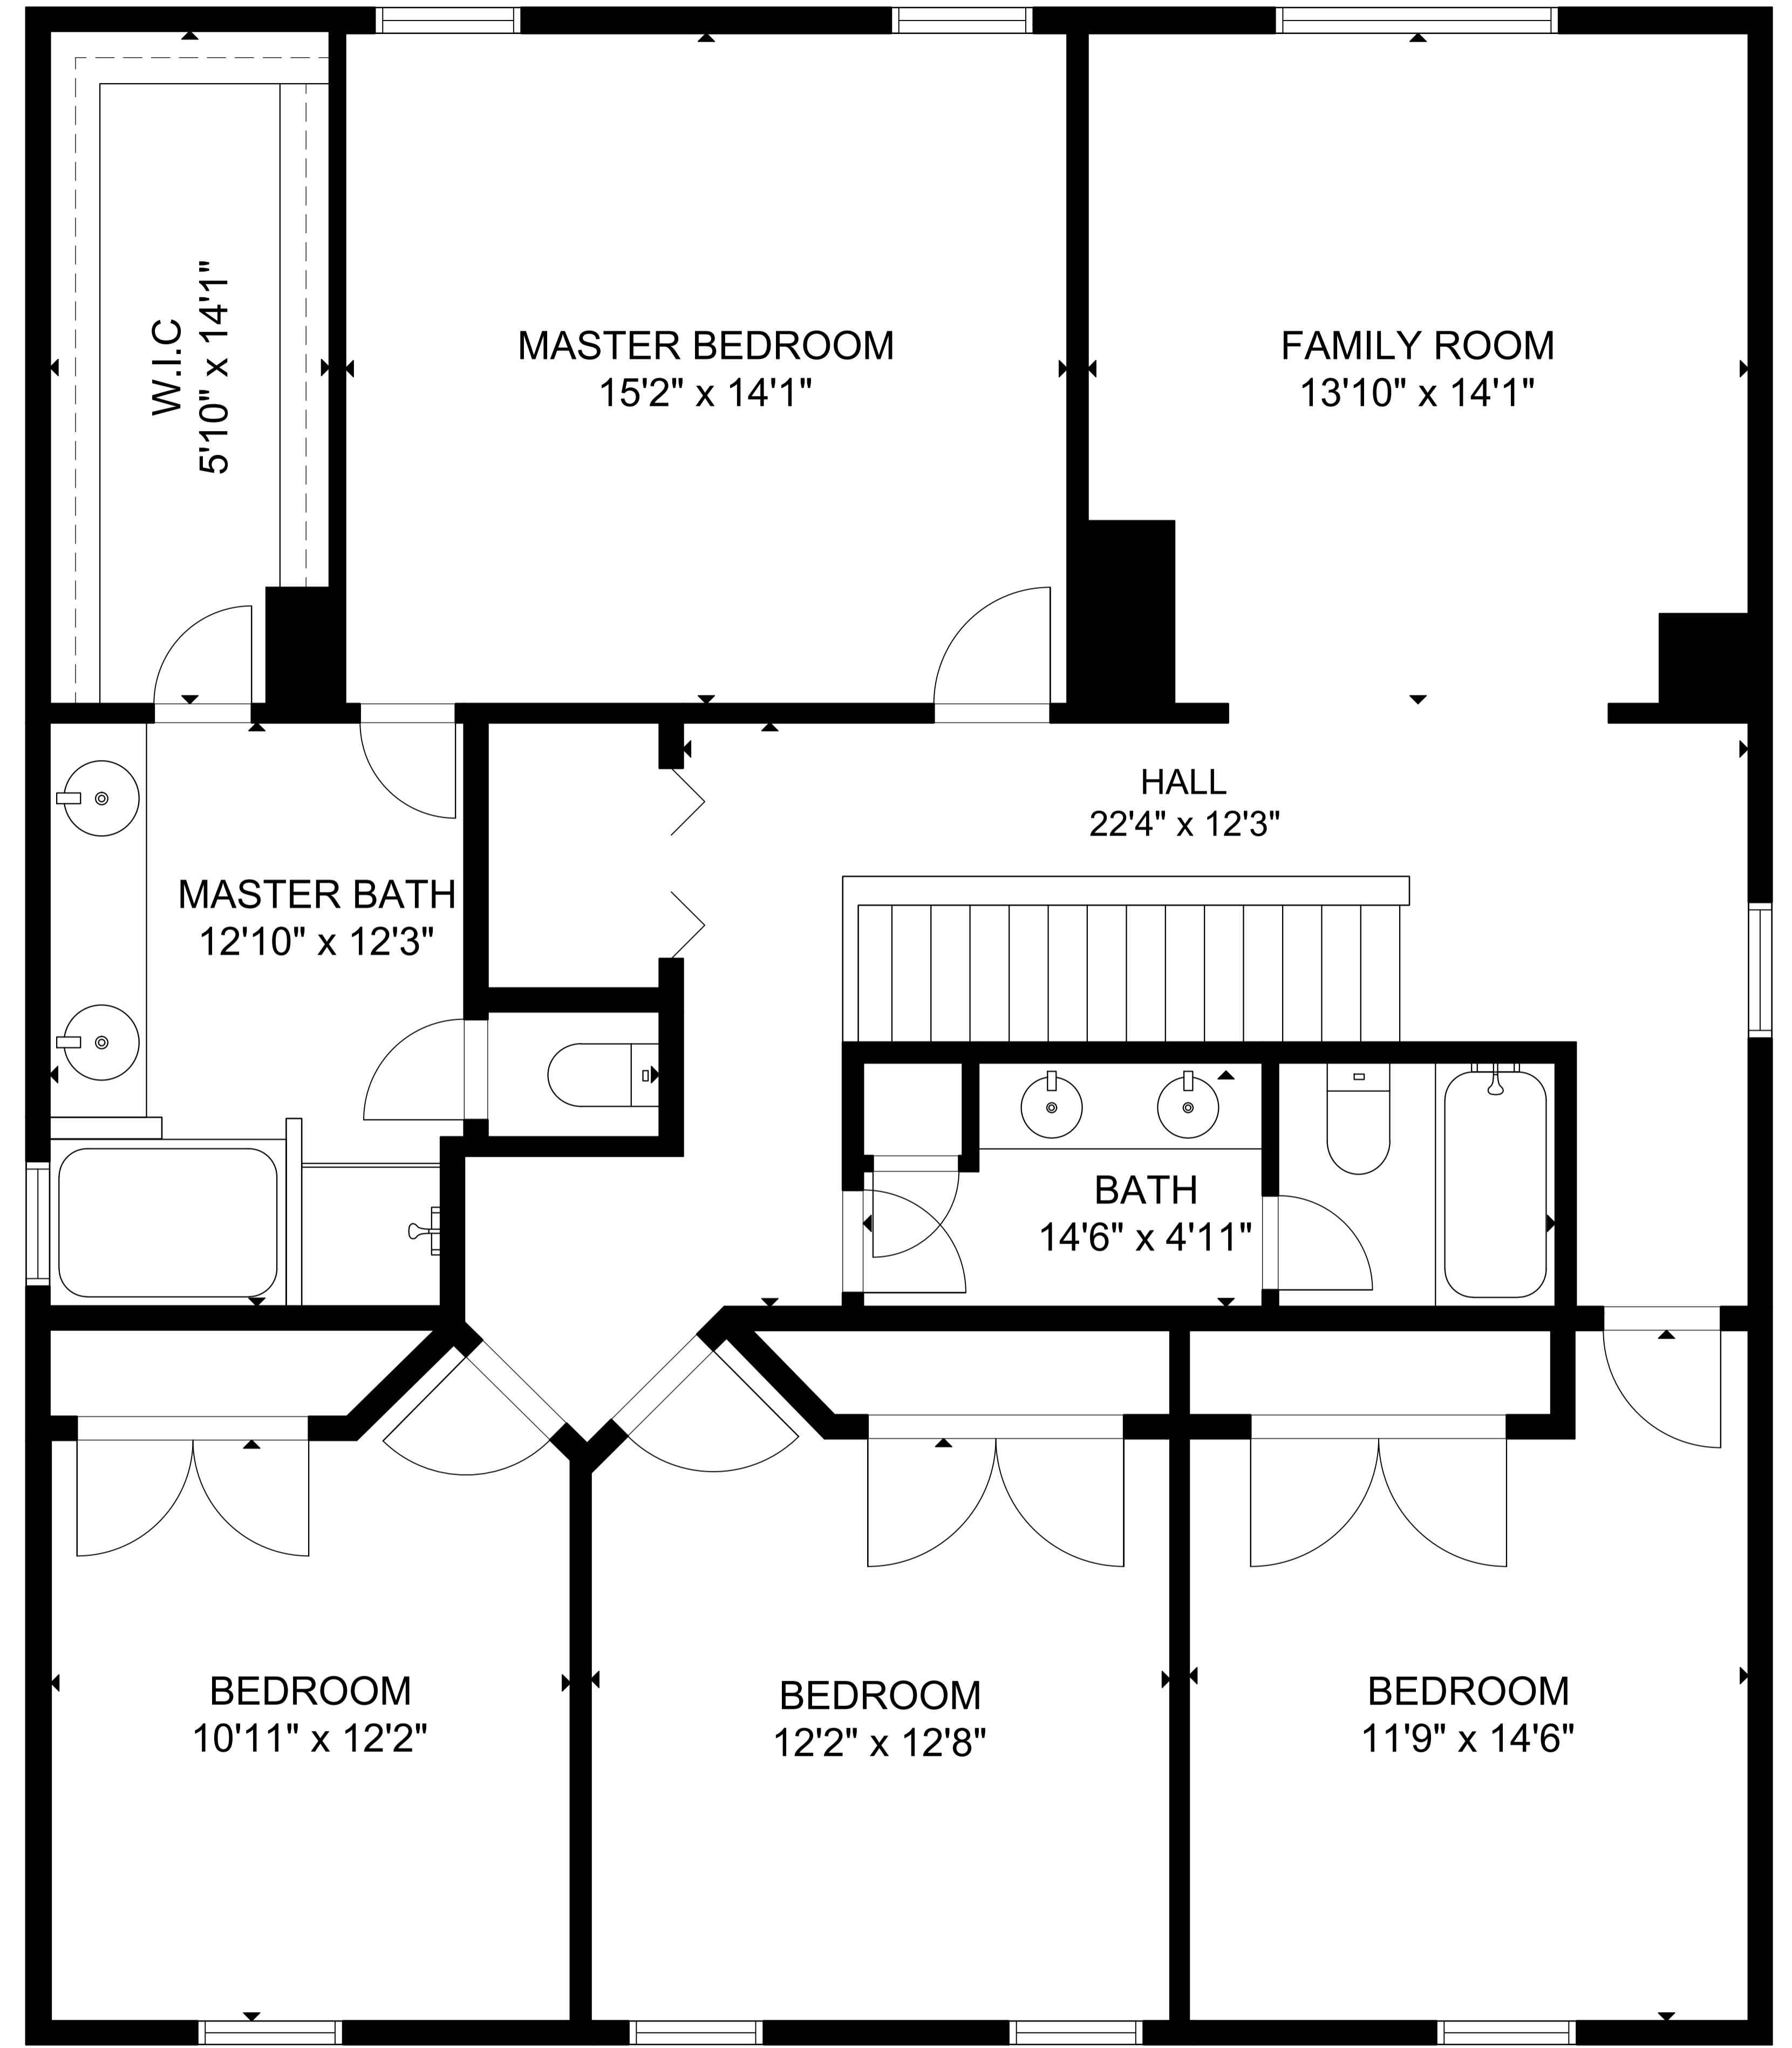

FLOOR 1

FLOOR 2

GROSS INTERNAL AREA
 TOTAL: 2,536 sq ft
 FLOOR 1: 1,048 sq ft, FLOOR 2: 1,488 sq ft
 SIZE AND DIMENSIONS ARE APPROXIMATE, ACTUAL MAY VARY.