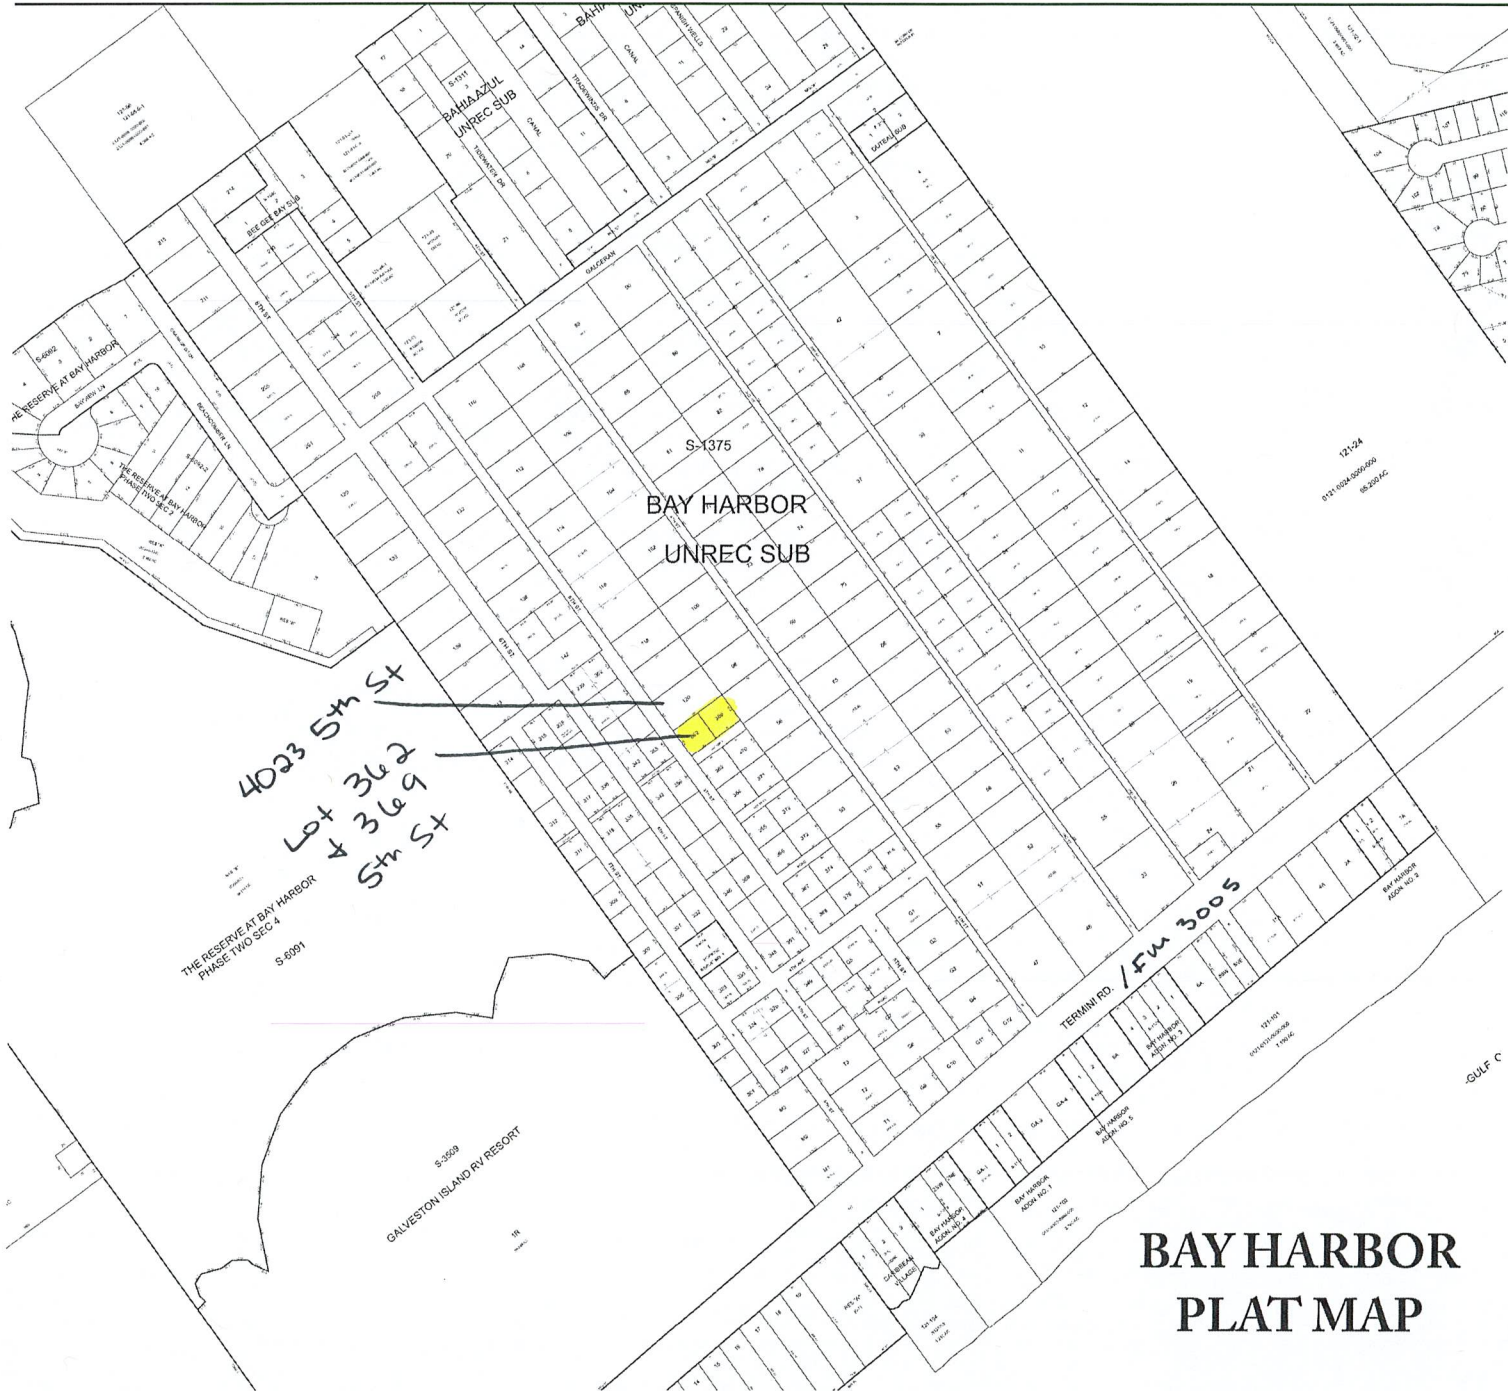

Galveston Central Appraisal District

511-D

BAY HARBOR PLAT MAP

* Home Address cited for references only. NOT listed for sale. MLC