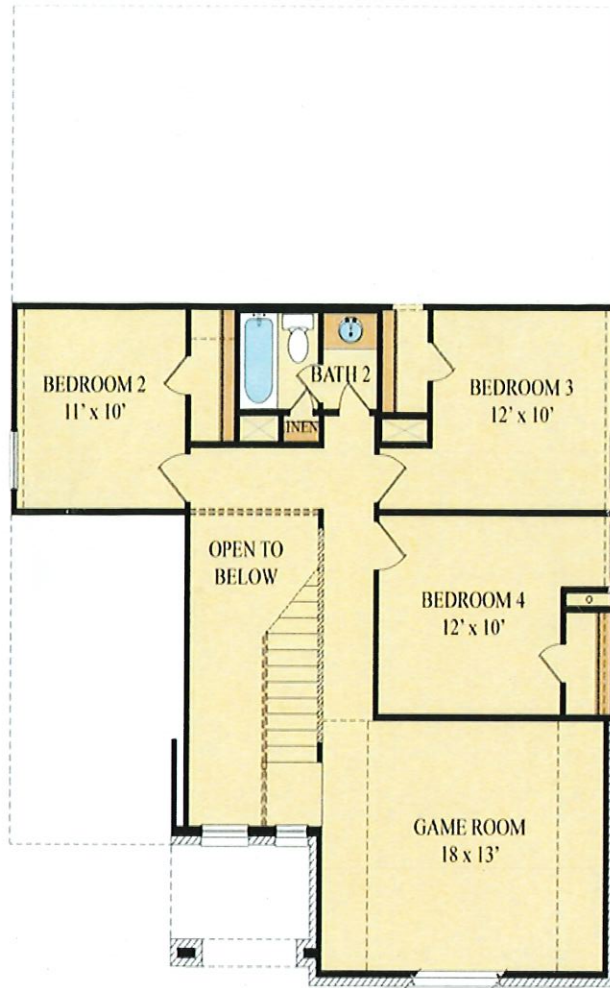

* Plans and elevations are artist's renderings and may contain options, which are not standard on all models. Lennar reserves the right to make changes to these floor plans, specifications, dimensions and elevations without prior notice. Stated dimensions and square footage are approximate and should not be used as representation of the home's precise or actual size. Any statement, verbal or written, regarding "under air" or "finished area" or any other description or modifier of the square footage size of any home is a shorthand description of the manner in which the square footage was estimated and should not be construed to indicate certainty.

Lakes Of Savannah: Brookstone Collection

13206 Orchard Hills Lane | Rosharon, TX 77583 | 888-671-8175

Emory 3784 Brick [Floor 1 Optional Fireplace]