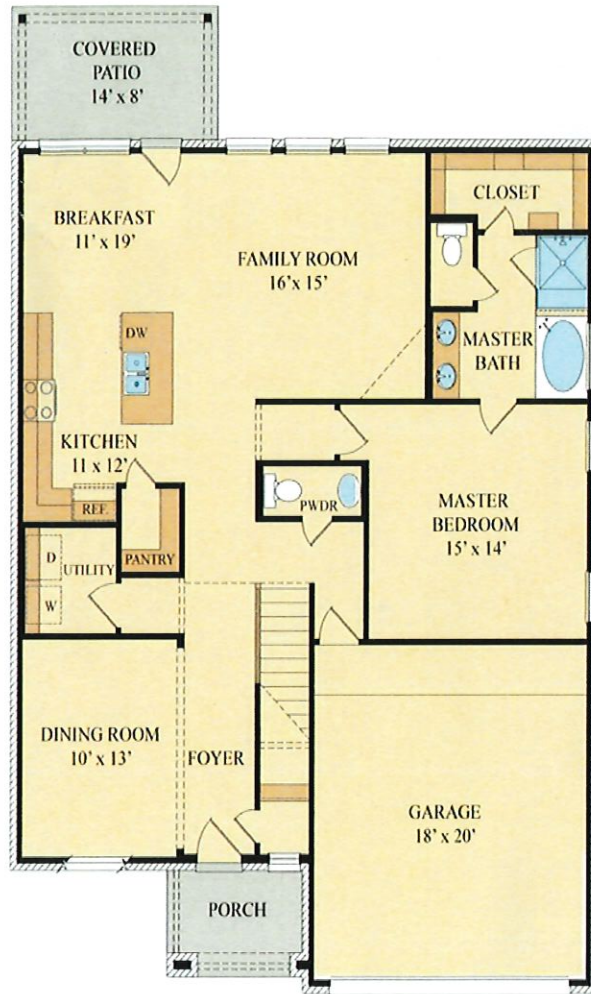

### Emory 3784 Brick

by Lennar

**2,422 Square Feet**

**4 Bedrooms**

**2 Stories**

**2.5 Bathrooms**

**Starting at \$243,990**

**2 Car Garage**

The grand two story Emory plan by Lennar features a covered front porch, a dining room, family room with an optional fireplace, kitchen with breakfast nook, first floor master suite with dual sinks and walk-in closet, second floor game room, and covered rear patio.

#### Elevation The Emory D

#### Emory 3784 Brick [Floor 1]

*\* Plans and elevations are artist's renderings and may contain options, which are not standard on all models. Lennar reserves the right to make changes to these floor plans, specifications, dimensions and elevations without prior notice. Stated dimensions and square footage are approximate and should not be used as representation of the home's precise or actual size. Any statement, verbal or written, regarding "under air" or "finished area" or any other description or modifier of the square footage size of any home is a shorthand description of the manner in which the square footage was estimated and should not be construed to indicate certainty.*