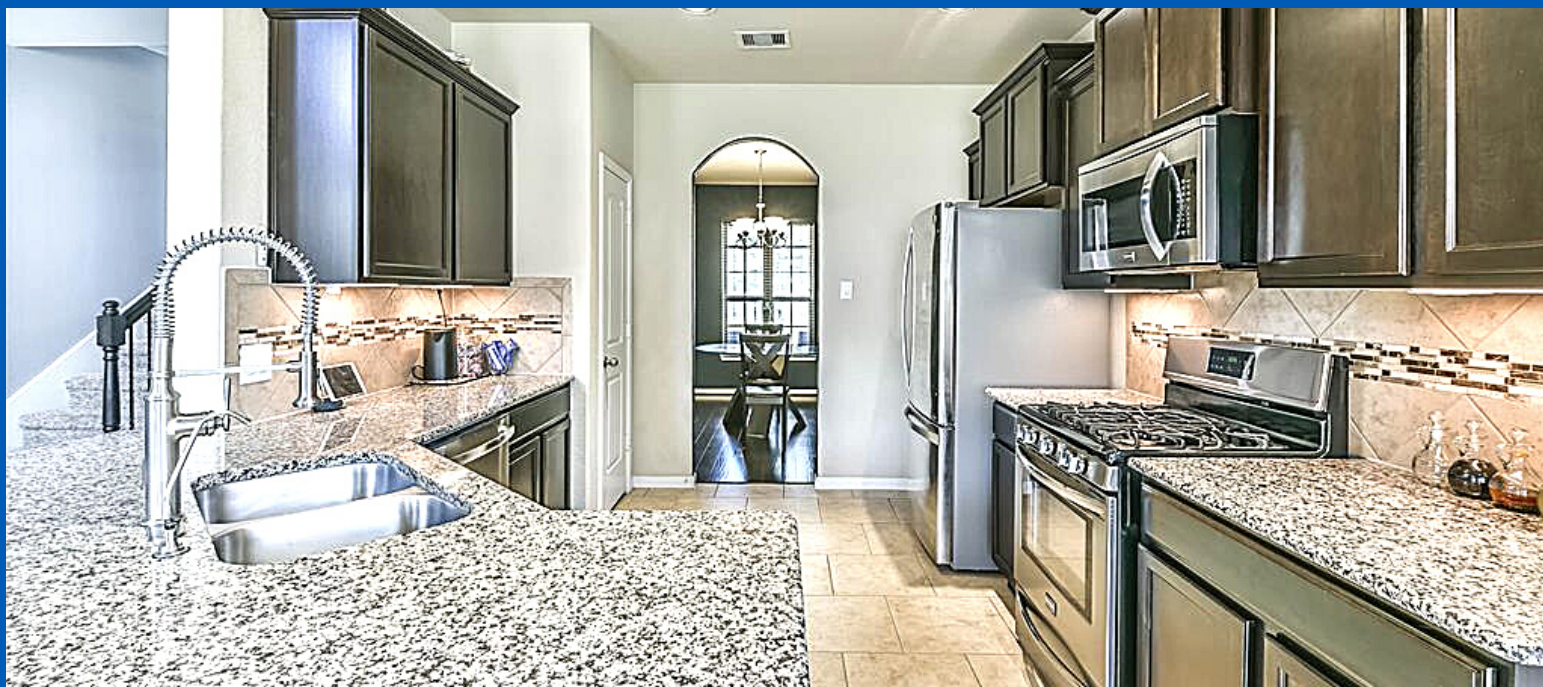

5322 CLAYMORE MEADOW LN
SPRING, TX 77389
HARRIS COUNTY

2 STORY, 2,992SF TRADITIONAL HOME IN HAMPTON CREEK

The home features 2 story ceilings, tile and hardwood floors, wall niches, transom windows and 4 large windows in the living room, and an open kitchen and living room floor plan. Ascend the staircase to the 2nd floor where you will find 3 additional bedrooms and a game room/multipurpose room. While the weather is delightful, enjoy the level fenced back yard and covered patio.

Luxury Home Expert
Keller Williams Luxury Homes International
Keller Williams Platinum,
19708 Northwest Freeway, #2800
Jersey Village, TX 77065
832-610-4290 cell
Mmorad@MoradFiki.com