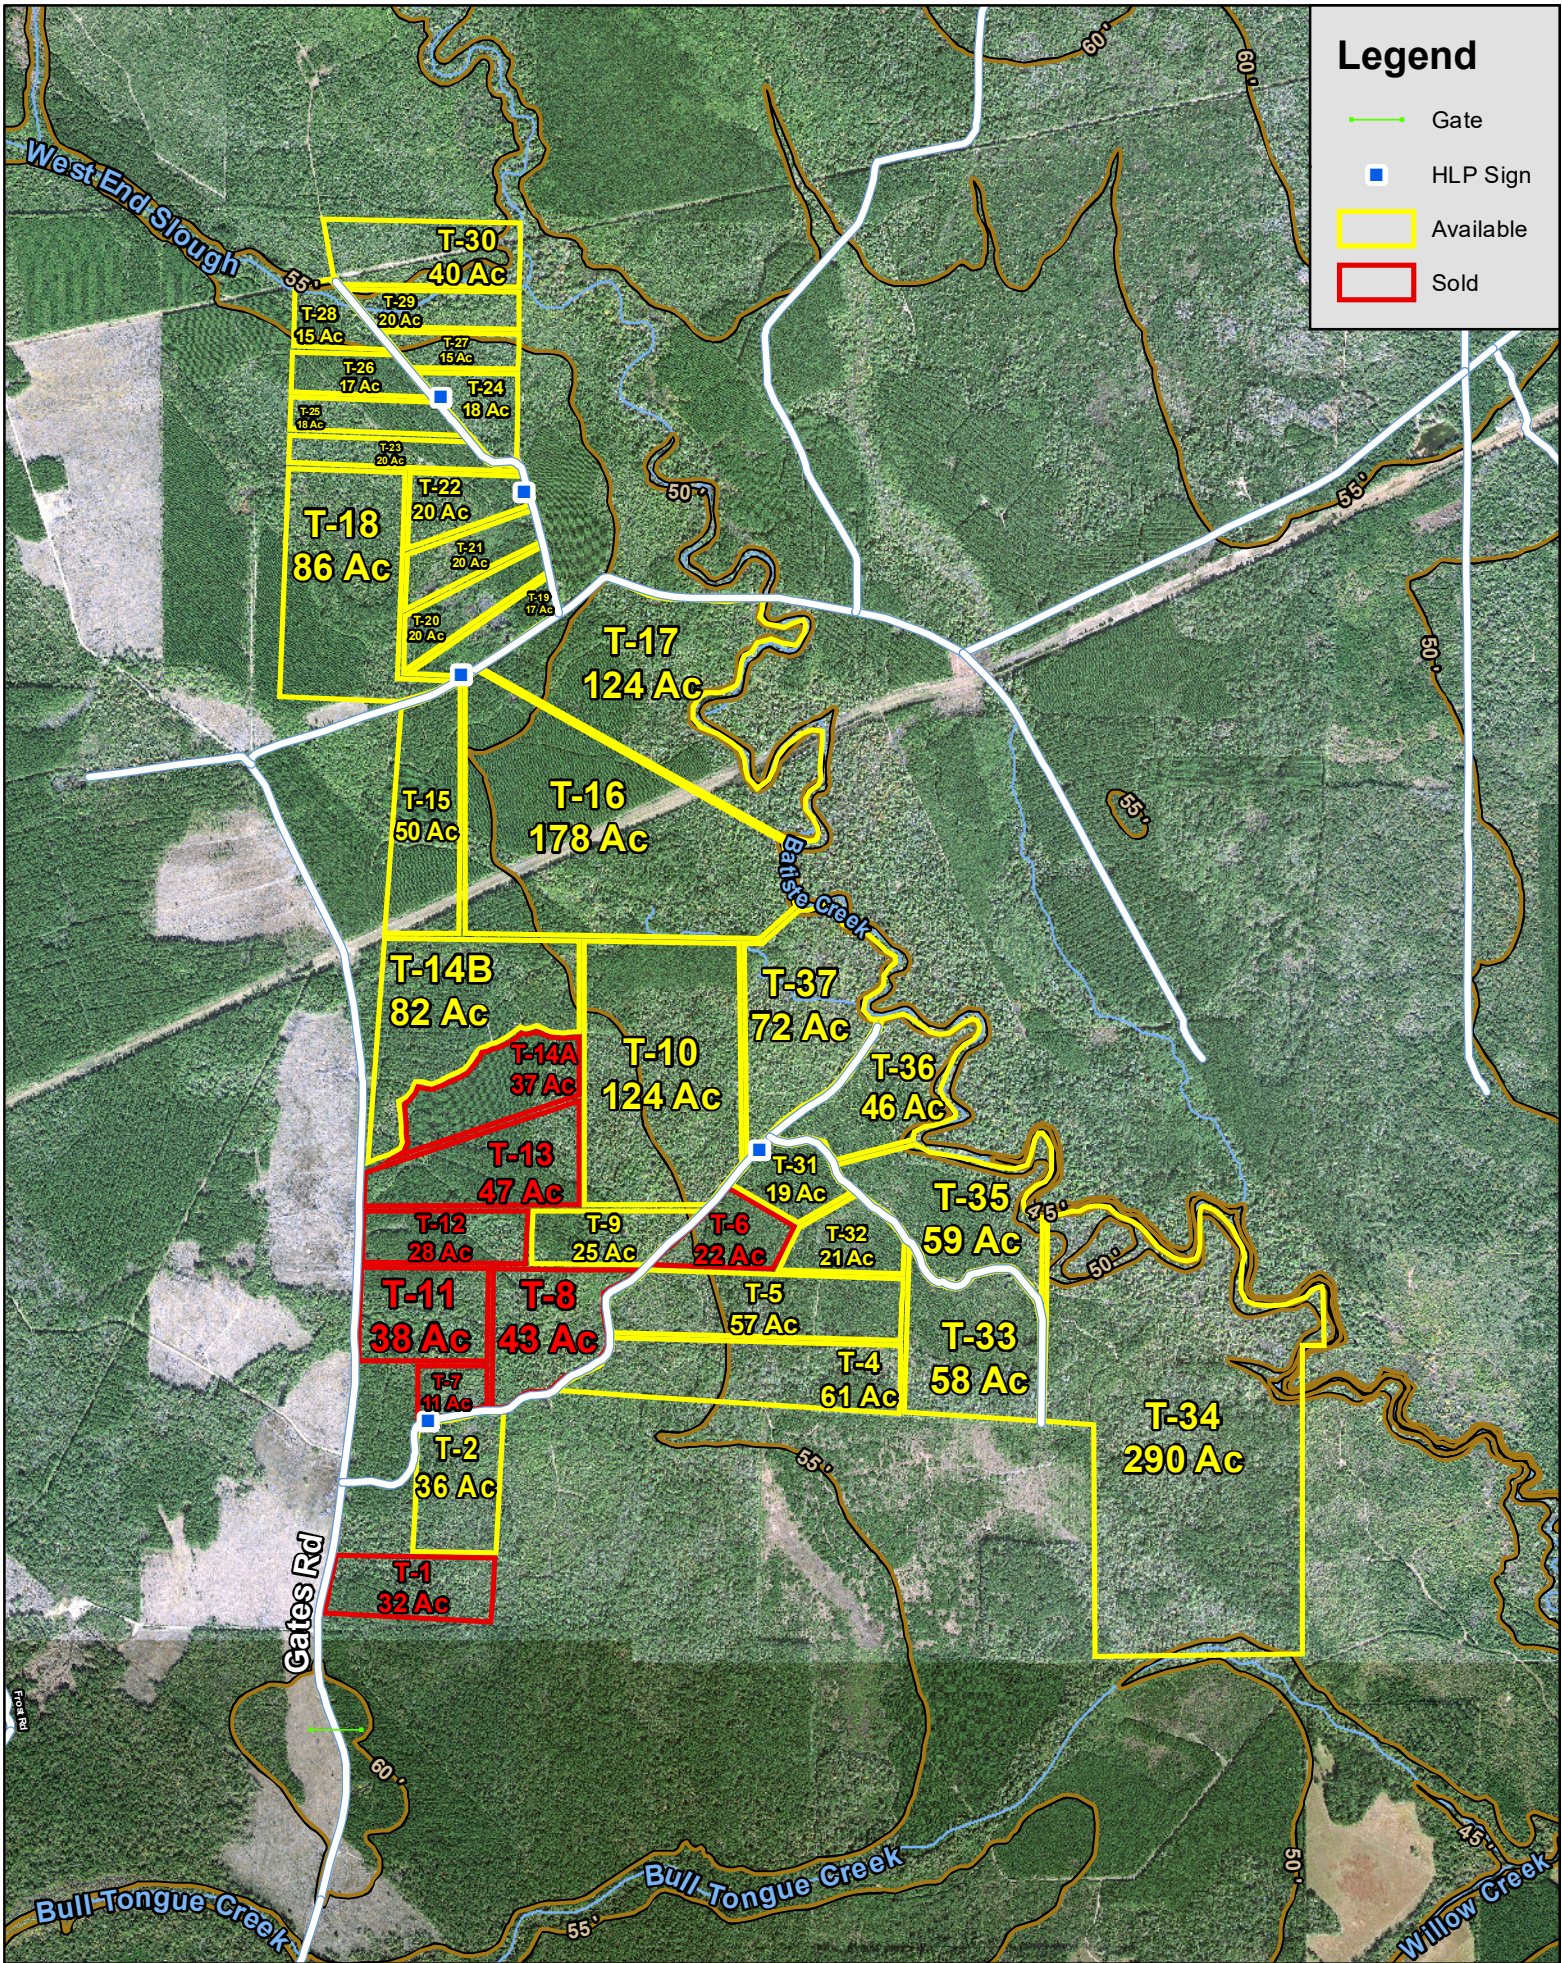

Legend

- Gate
- HLP Sign
- Available
- Sold

0 1,000 2,000 4,000 Feet

Devers, Liberty Co., TX

For illustration purposes only.