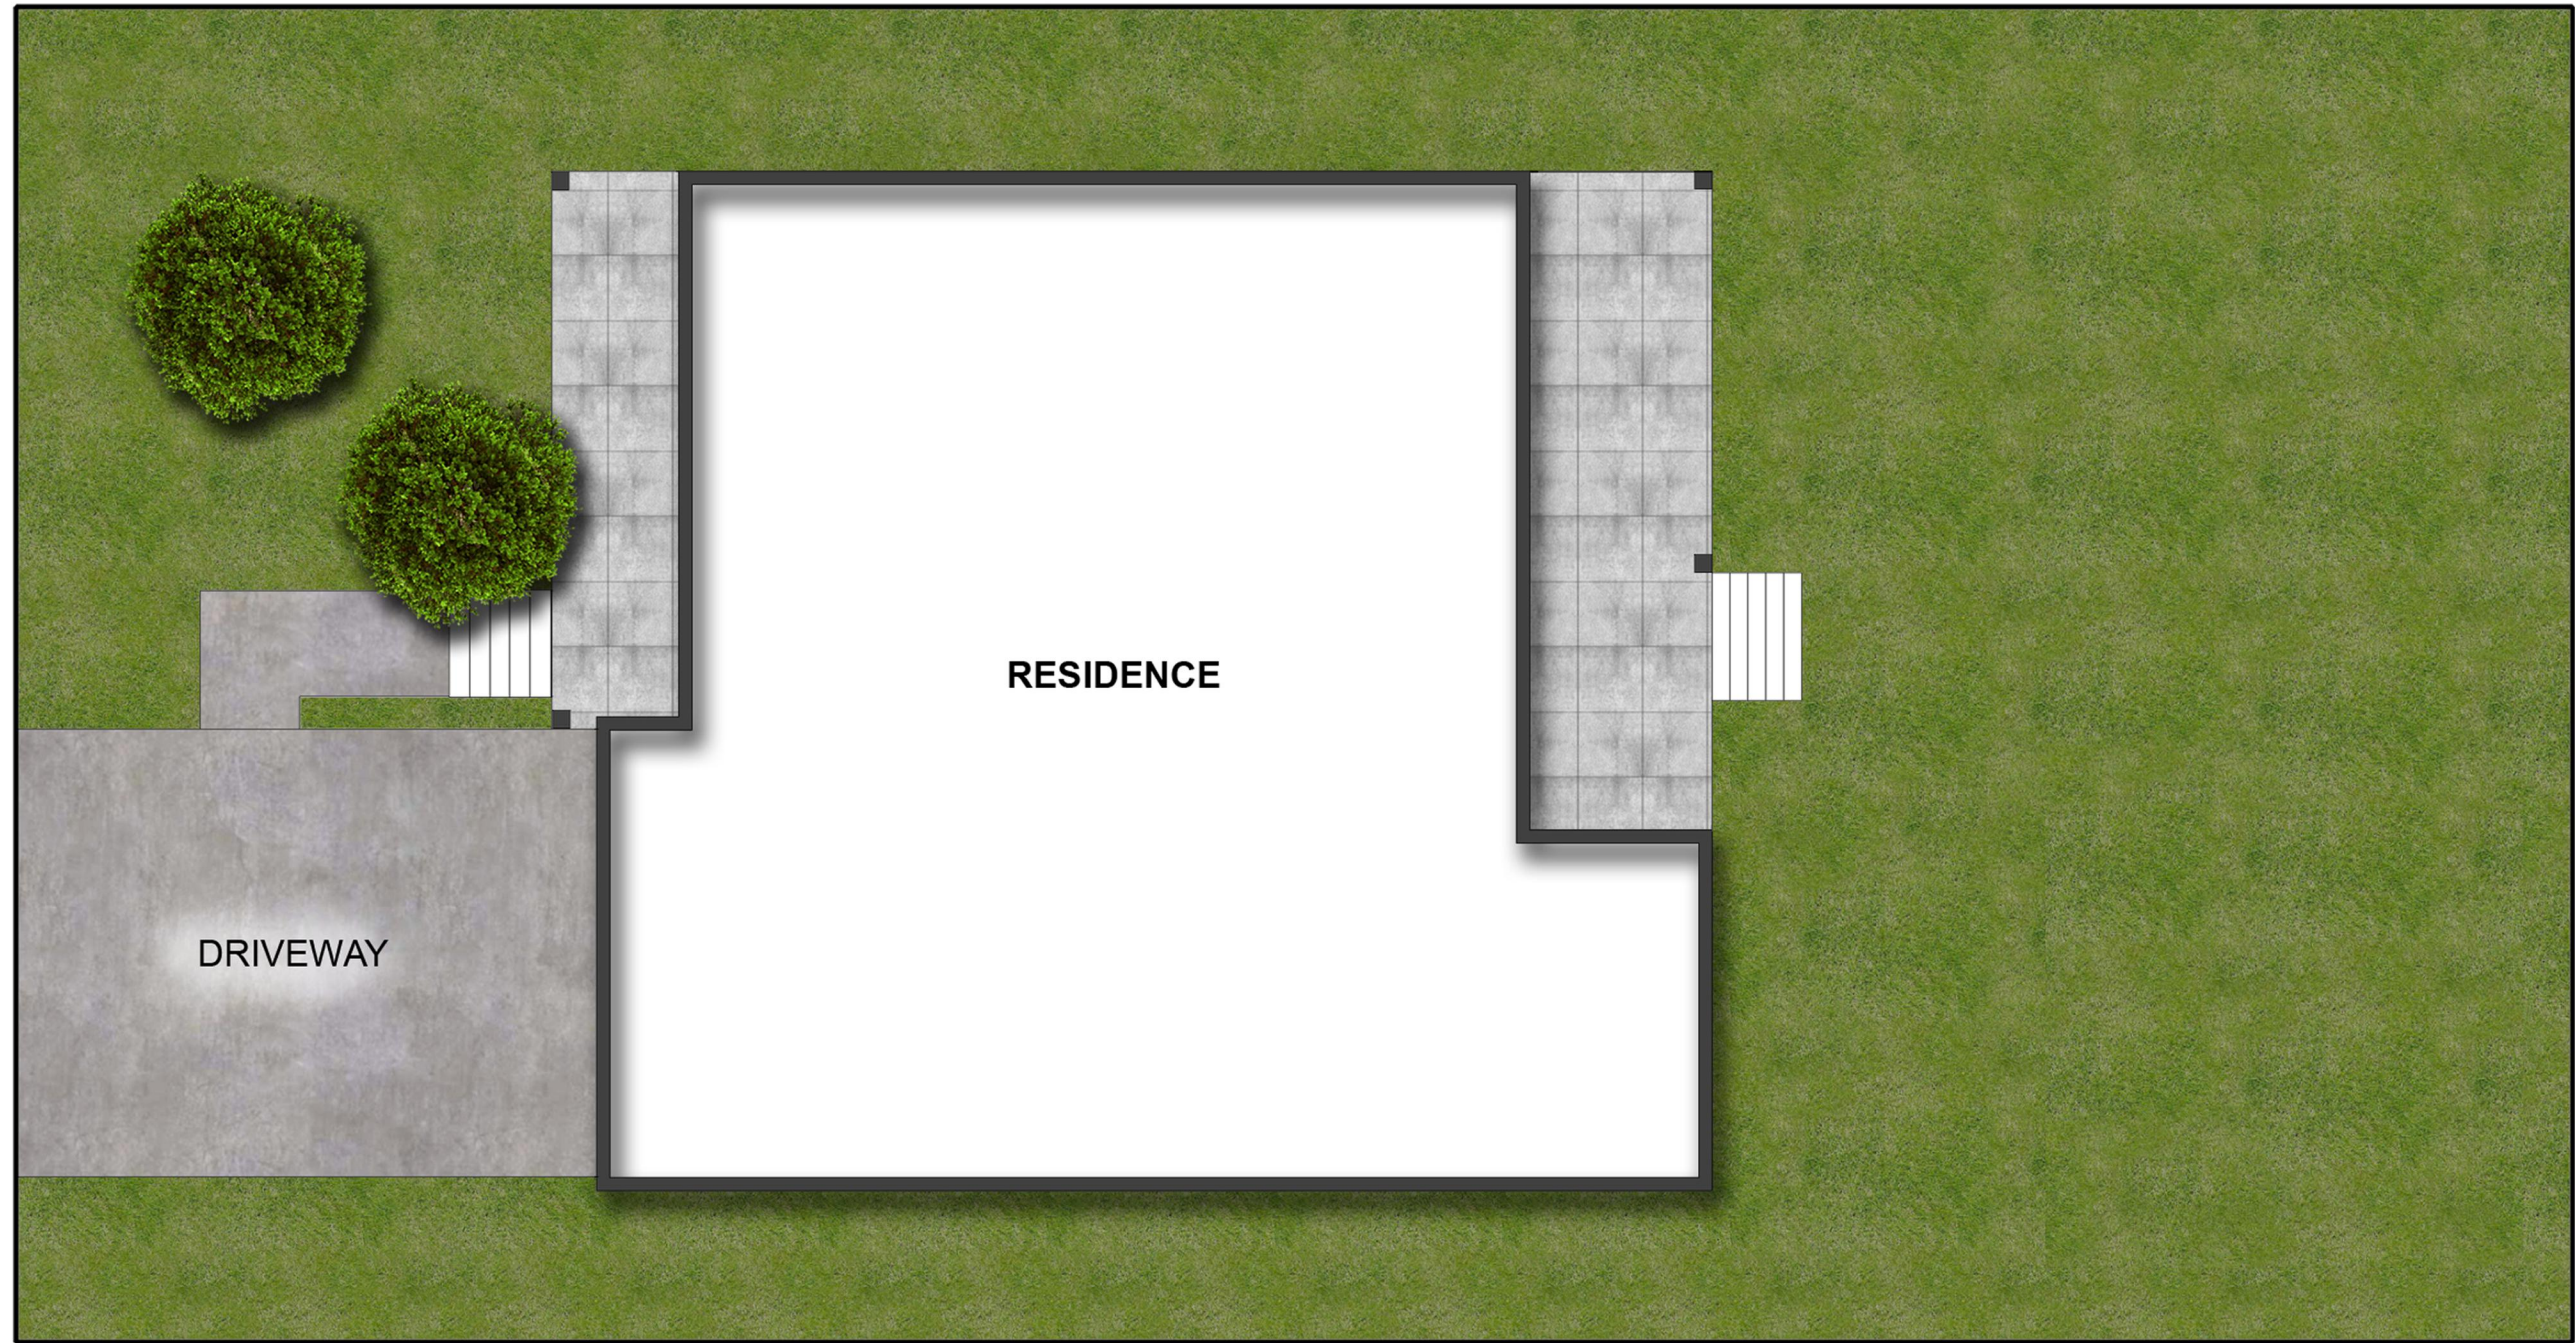

1901 Chippendale Road

63'

120'

63'

120'

This floor plan including furniture, fixture measurements and dimensions are approximate and for illustrative purposes only. Boxbrownie.com gives no guarantee, warranty or representation as to the accuracy and layout. All enquiries must be directed to the agent, vendor or party representing this floor plan.

1901 Chippendale Site Plan