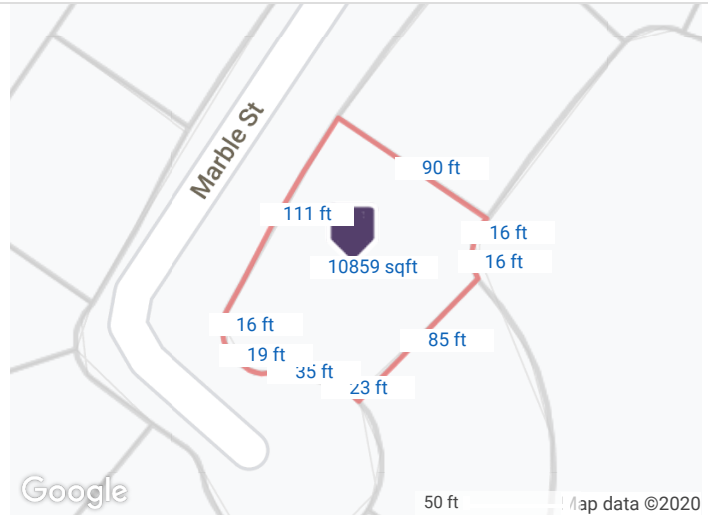

Tax Property 360 Property View

3606 Marble Street, Port Bolivar, TX 77650 Galveston County

Parcel Map

Map data ©2020 Imagery ©2020 , Houston-Galveston Area Council, Maxar Technologies, Texas General Land Office, U.S. Geological Survey, USDA Farm Service Agency  
500 ft

Map data ©2020 Imagery ©2020 , Houston-Galveston Area Council, Maxar Technologies, Texas General Land Office, U.S. Geological Survey, USDA Farm Service Agency  
500 ft