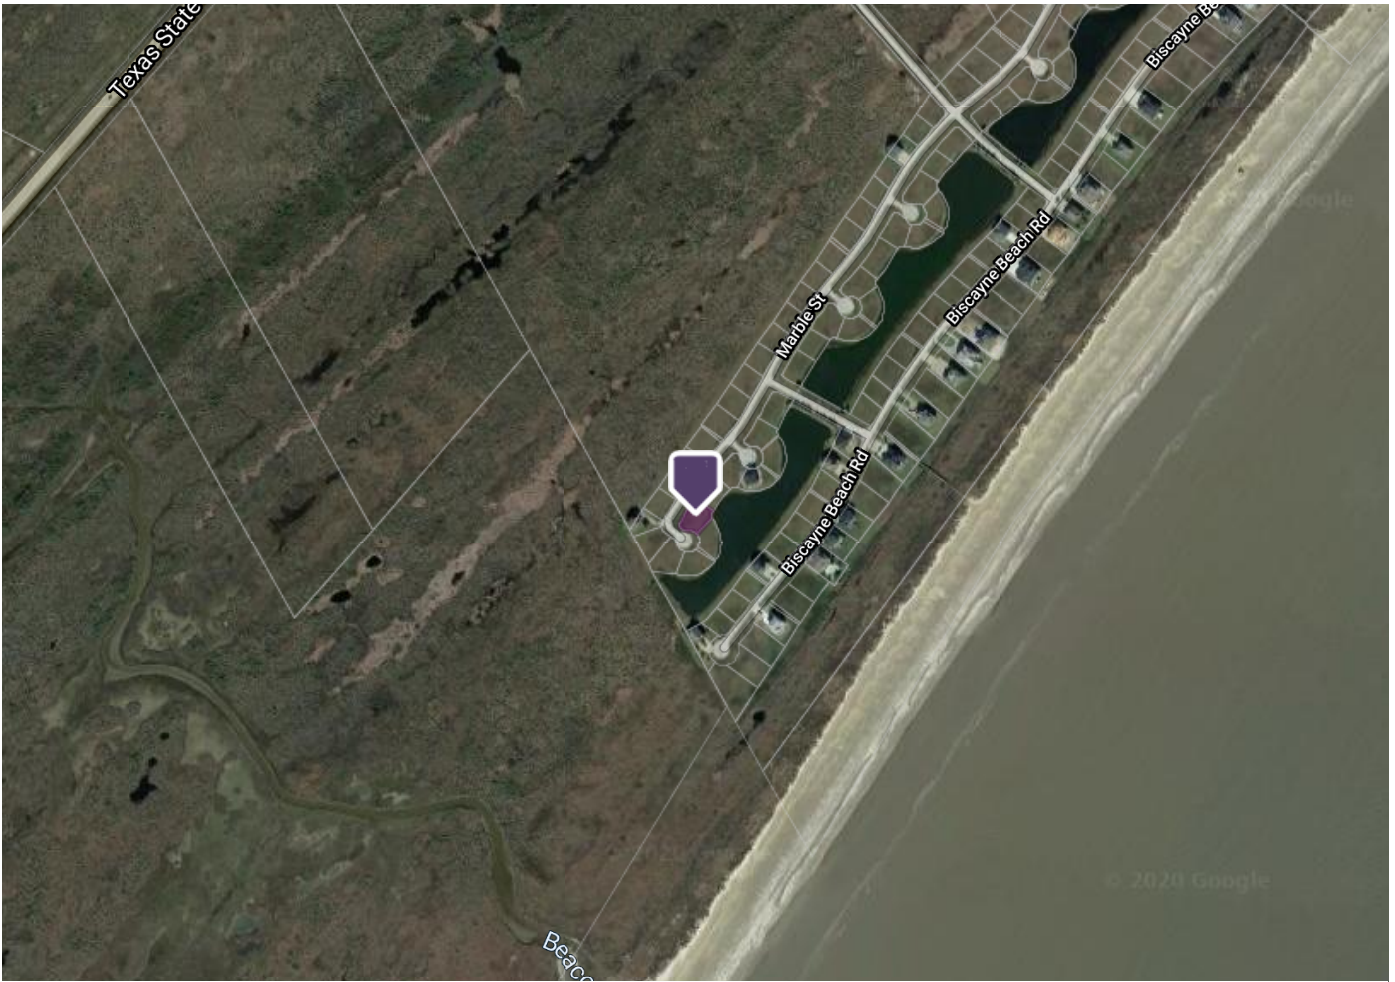

Tax Property 360 Property View

3606 Marble Street, Port Bolivar, TX 77650 Galveston County

Parcel Map

Map data ©2020 Imagery ©2020 , Houston-Galveston Area Council, Maxar Technologies, Texas General Land Office, U.S. Geological Survey, USDA Farm Service Agency  
500 ft

Map data ©2020 Imagery ©2020 , Houston-Galveston Area Council, Maxar Technologies, Texas General Land Office, U.S. Geological Survey, USDA Farm Service Agency  
500 ft