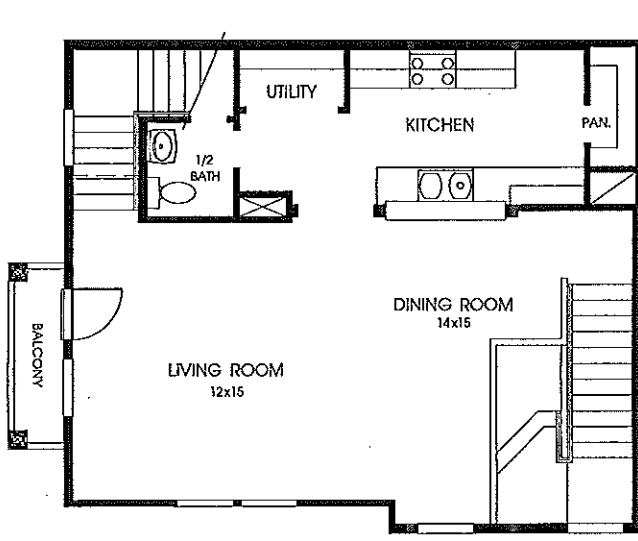

SECOND FLOOR