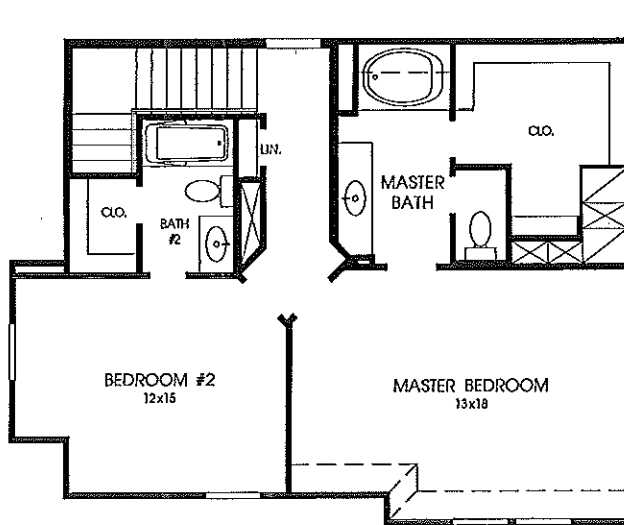

THIRD FLOOR

PERRY HOMES