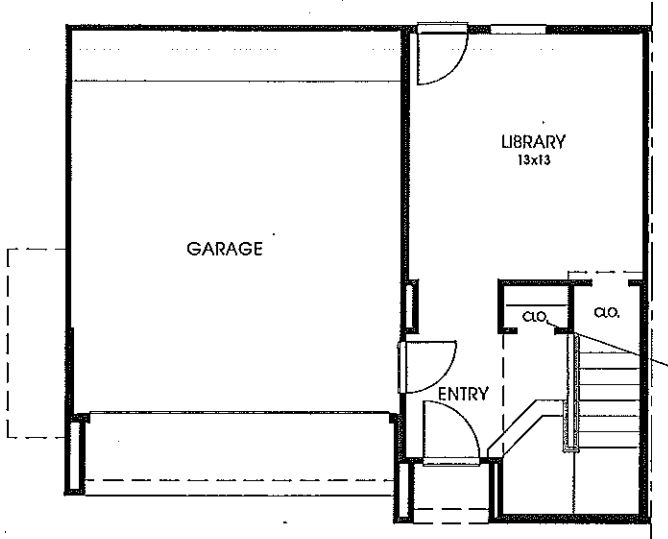

DESIGNS

Plan 1969

This Townhome contains approximately 1,969 square feet and includes two bedrooms and two and a half baths.

FIRST FLOOR