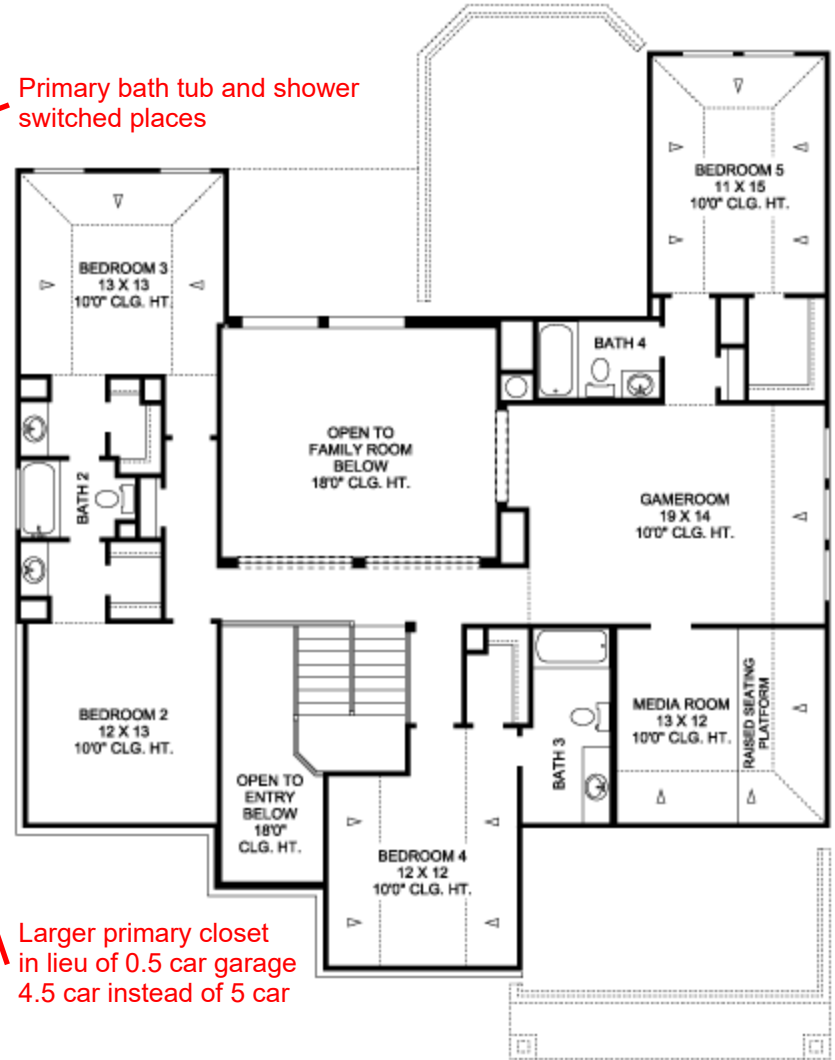

OPTIONAL SPICE KITCHEN W/
SMALLER PANTRY IN LIEU OF
BUTLERS PANTRY

OPTIONAL PRAYER ROOM W/
SMALLER PANTRY IN LIEU OF
BUTLERS PANTRY

Common door for primary bedroom and
primary bathroom relocated to add vanity

Primary bath tub and shower
switched places

Large niche area
in lieu of fireplace

Door added to full bathroom
in study in lieu of powder

Larger primary closet
in lieu of 0.5 car garage
4.5 car instead of 5 car

FIRST FLOOR PLAN

SECOND FLOOR PLAN

Plan Revision
5/4/17