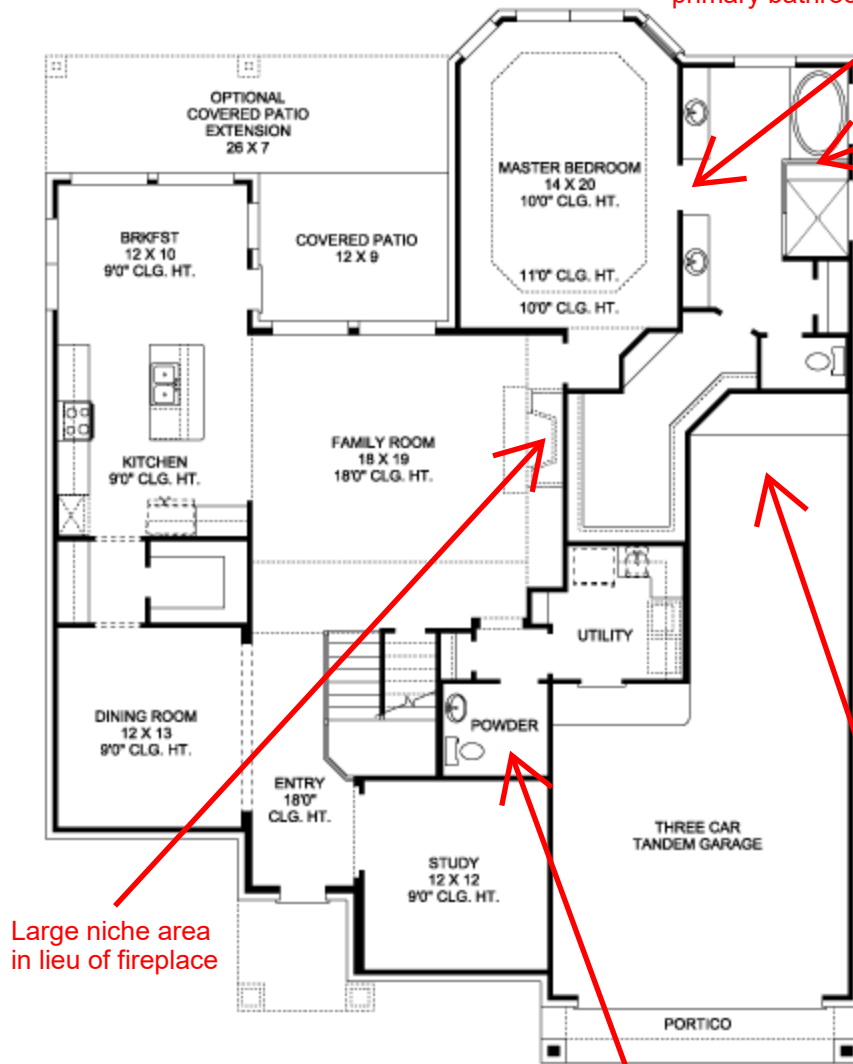

OPTIONAL SPICE KITCHEN W/
SMALLER PANTRY IN LIEU OF
BUTLERS PANTRY

OPTIONAL PRAYER ROOM W/
SMALLER PANTRY IN LIEU OF
BUTLERS PANTRY

Common door for primary bedroom and
primary bathroom relocated to add vanity

Primary bath tub and shower
switched places

Large niche area
in lieu of fireplace

Door added to full bathroom
in study in lieu of powder

Larger primary closet
in lieu of 0.5 car garage
4.5 car instead of 5 car

FIRST FLOOR PLAN

SECOND FLOOR PLAN

Plan Revision
5/4/17