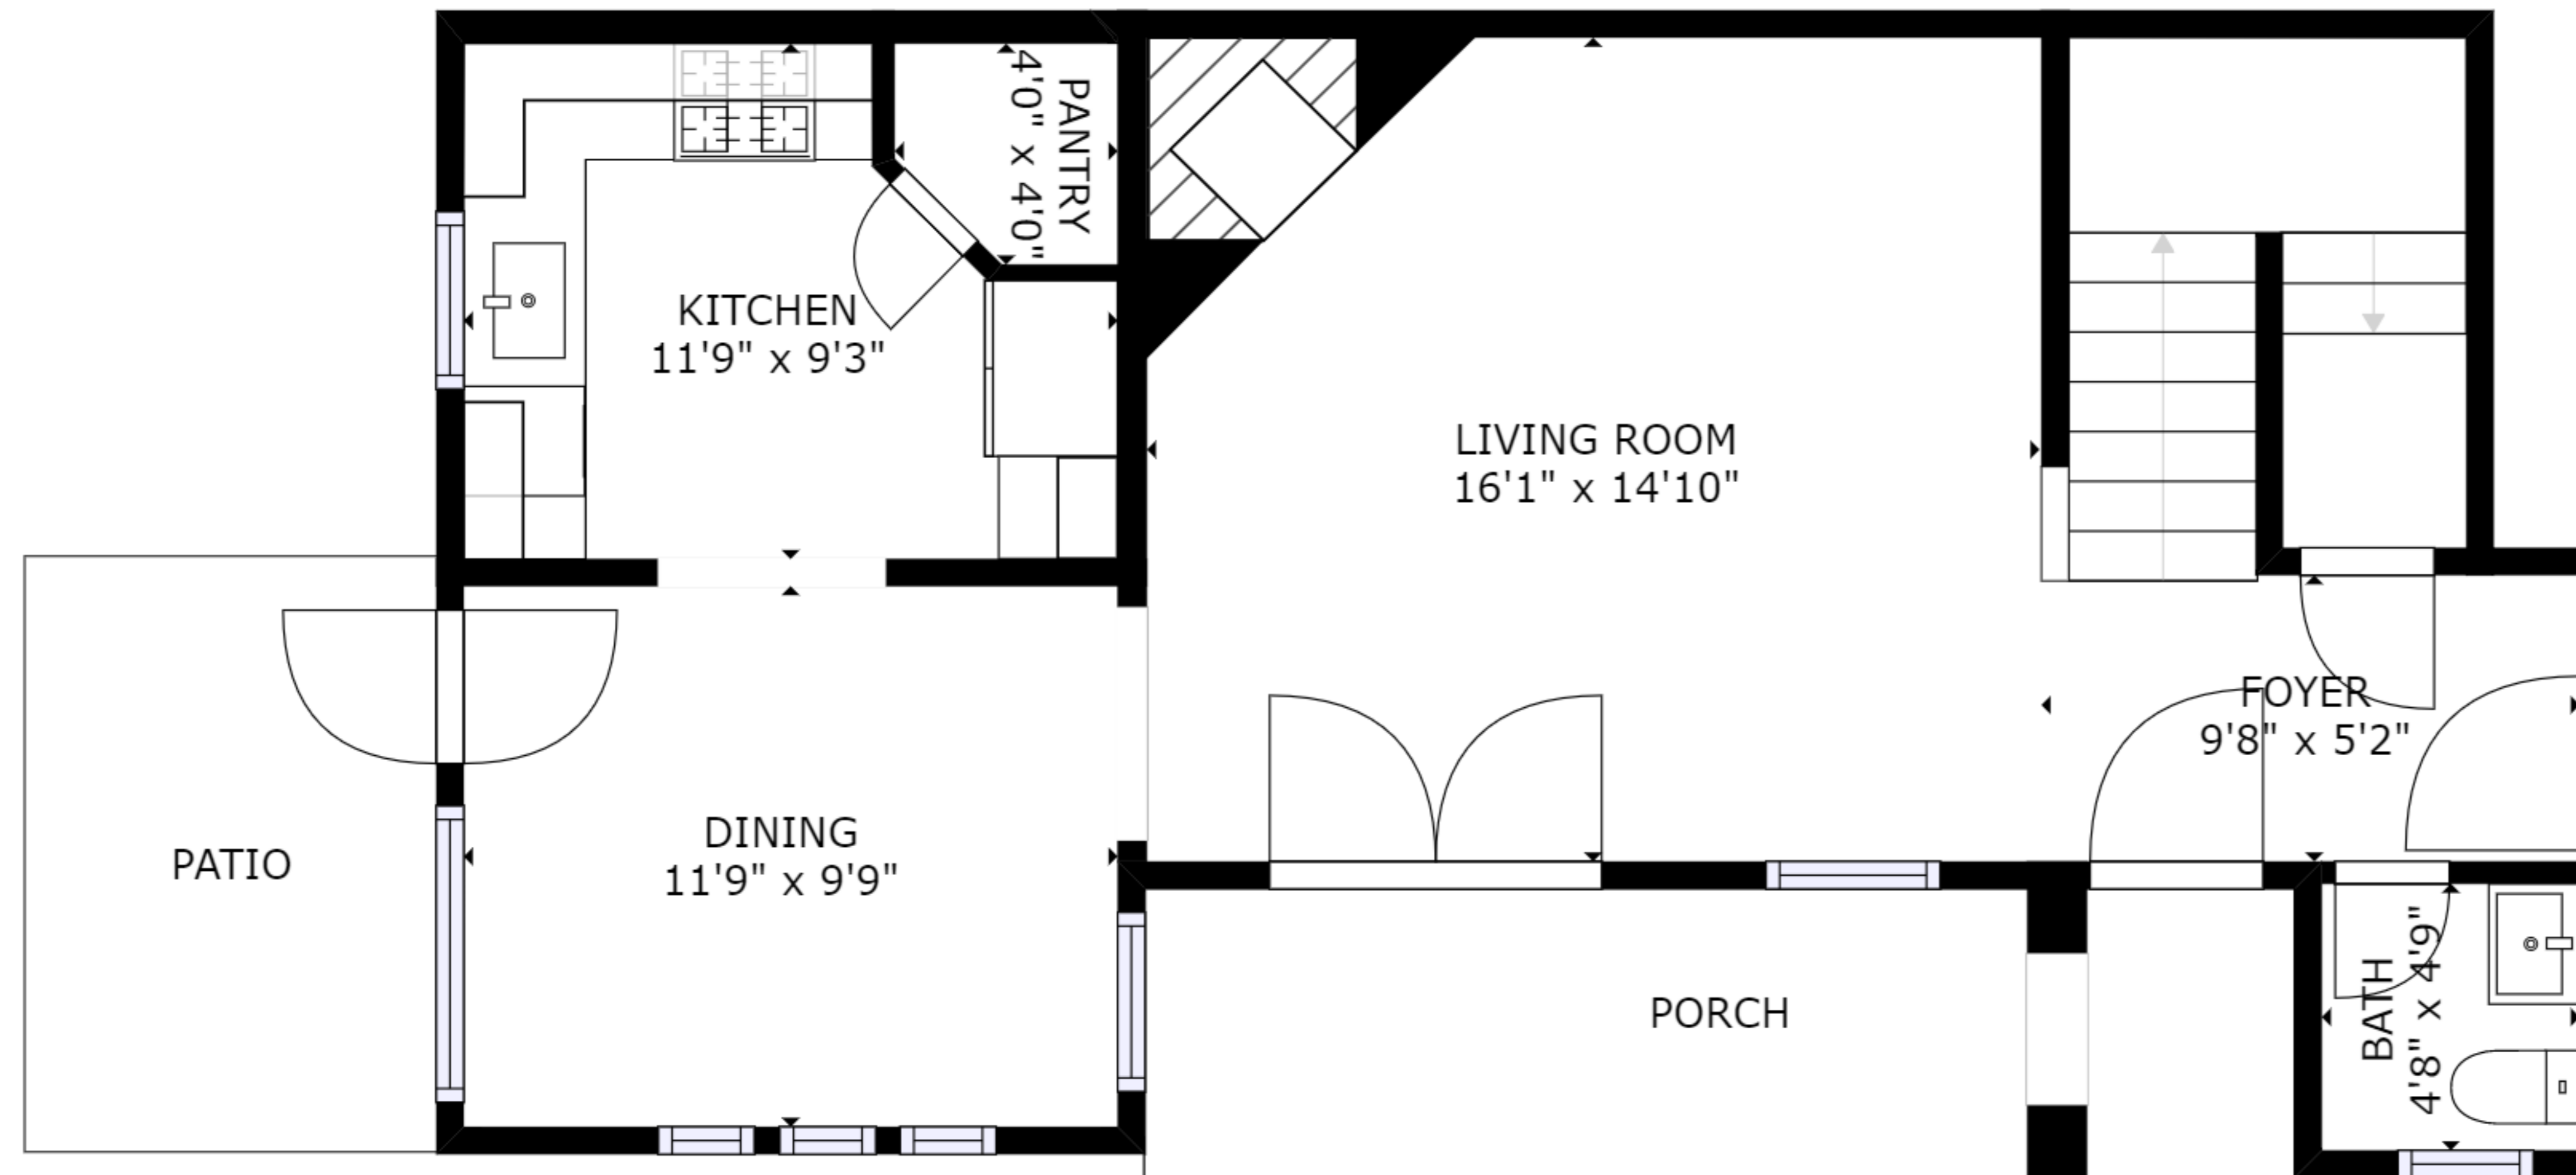

FLOOR 2

FLOOR 1

GROSS INTERNAL AREA
 FLOOR 1: 622 sq ft, FLOOR 2: 974 sq ft
 TOTAL: 1596 sq ft
 SIZES AND DIMENSIONS ARE APPROXIMATE, ACTUAL MAY VARY.