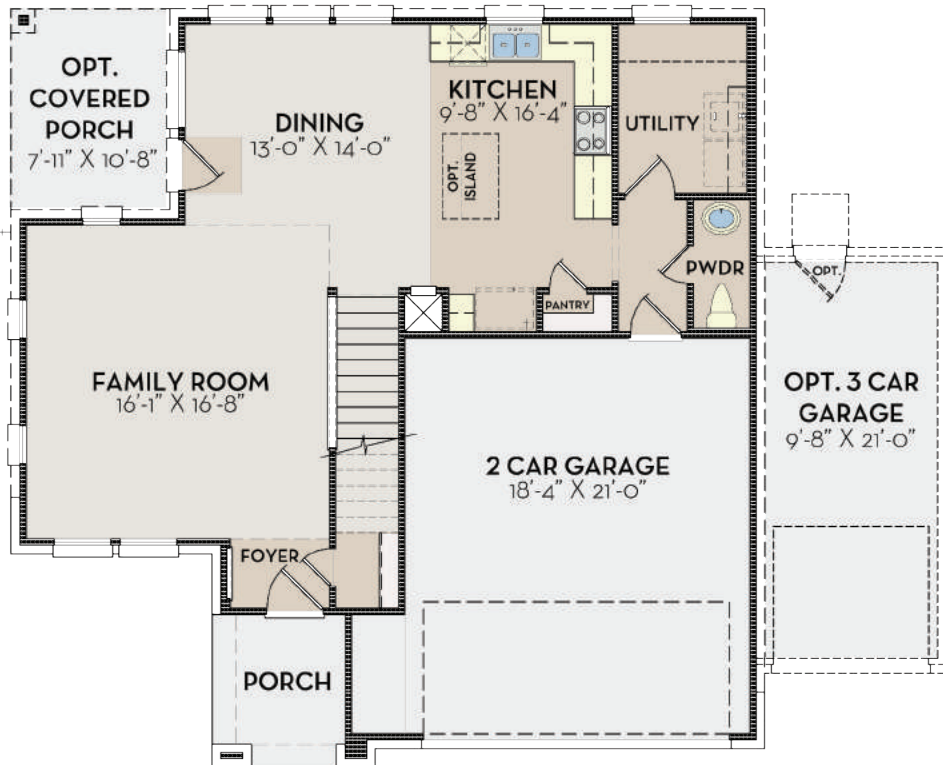

OPT. FRONT ENTRANCE
SIDE LT.

OPT. SUPER SHOWER

SECOND FLOOR
SMALL MASTER BATH WINDOW
ONLY WITH OPT. 3 CAR
GARAGE

FIRST FLOOR

OPT. BATH #2 SUPER SHOWER

OPT. FIREPLACE