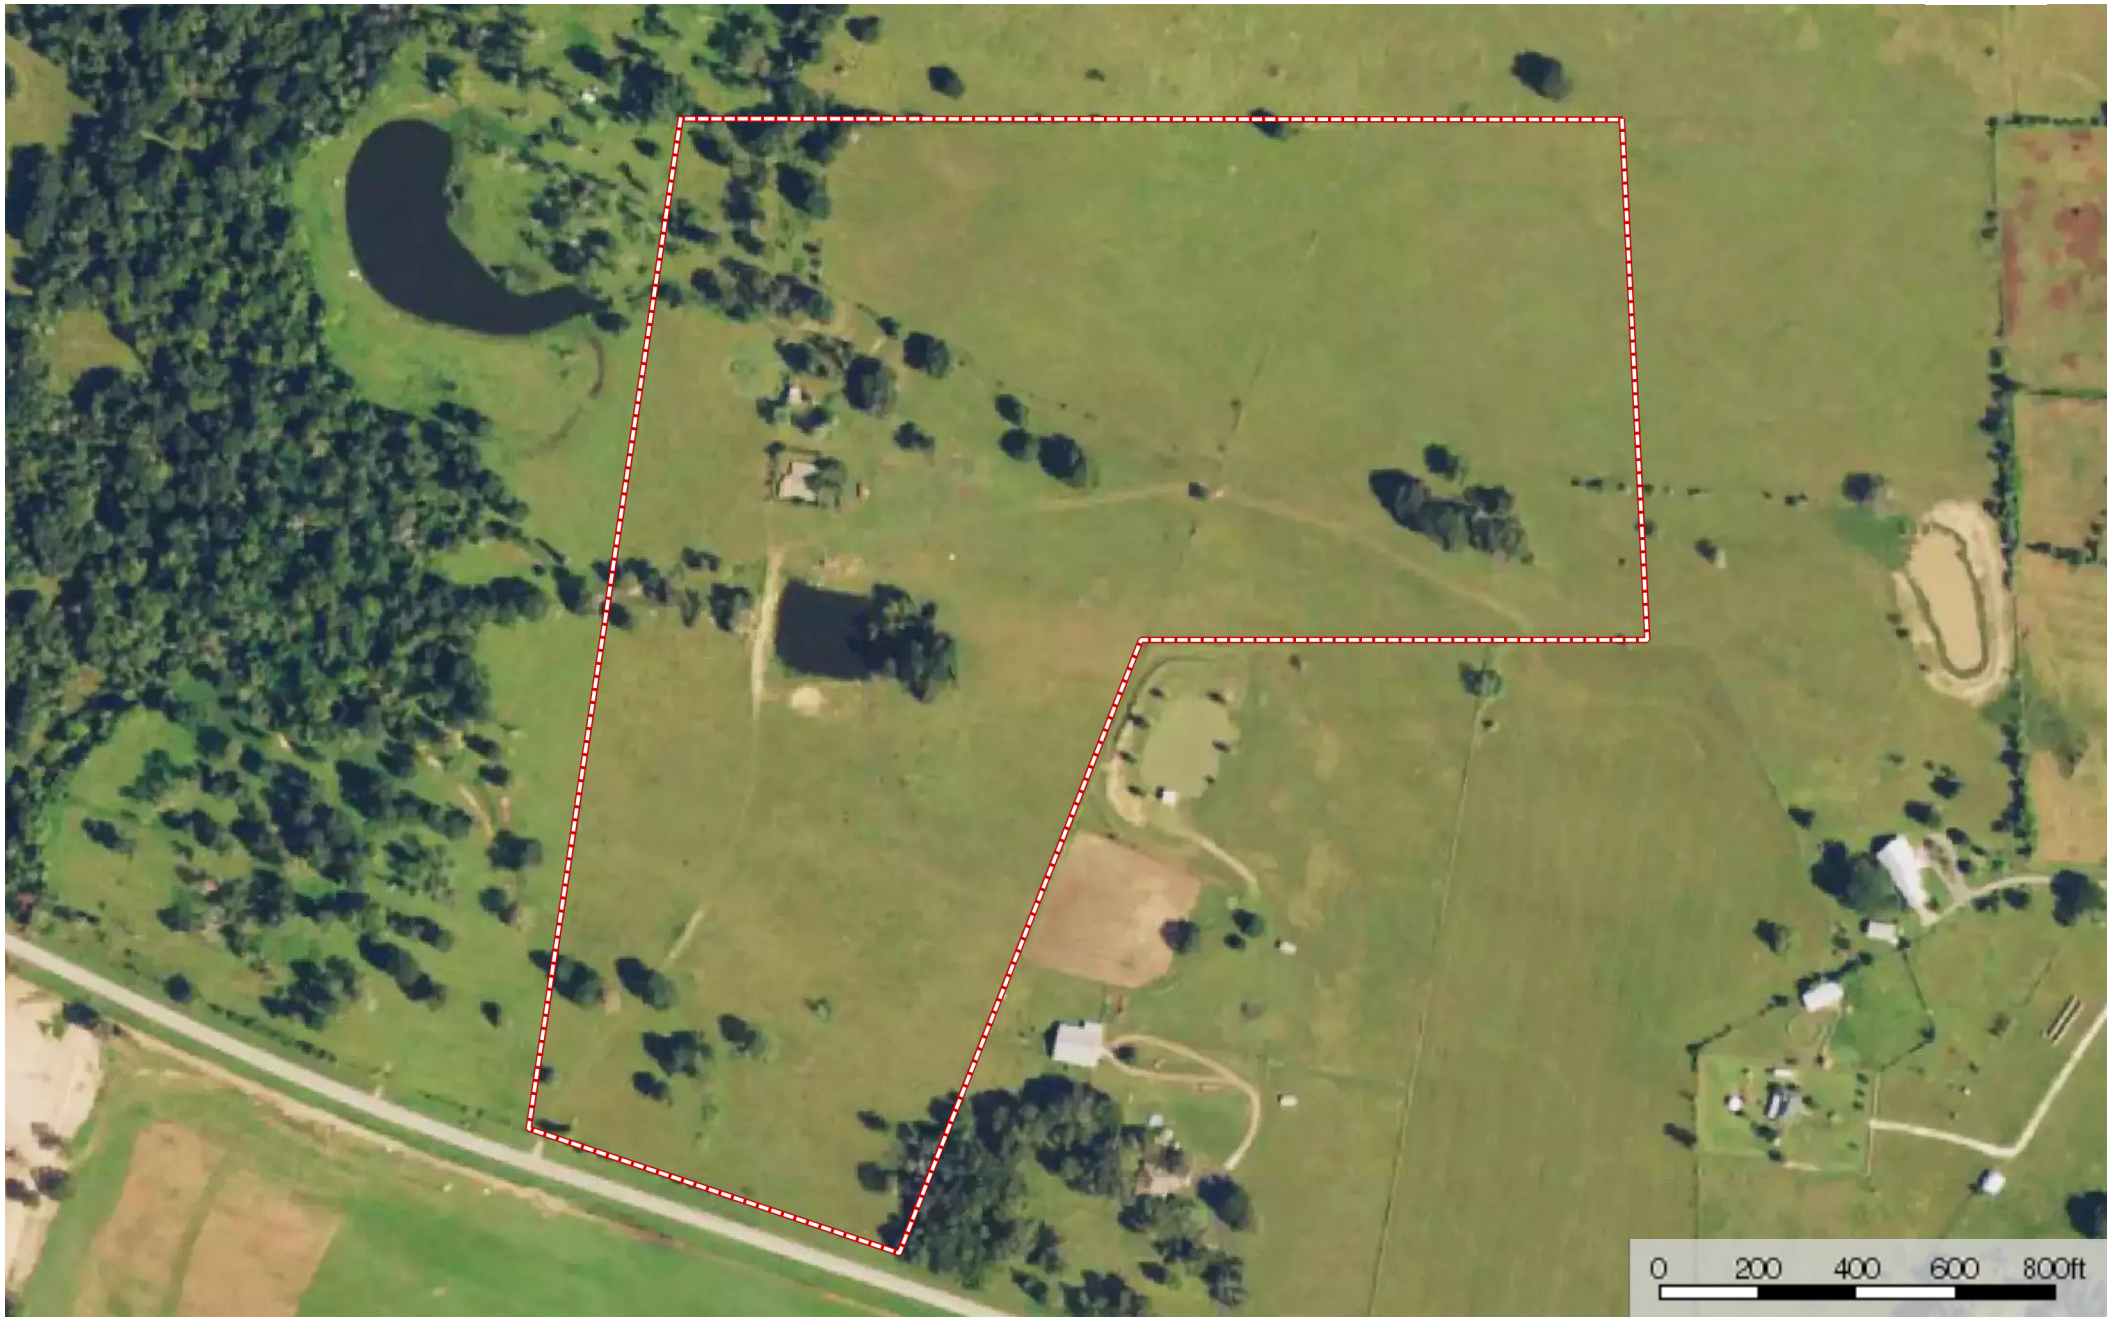

Floodplain

Waller County, Texas, 54 AC +/-

 Boundary