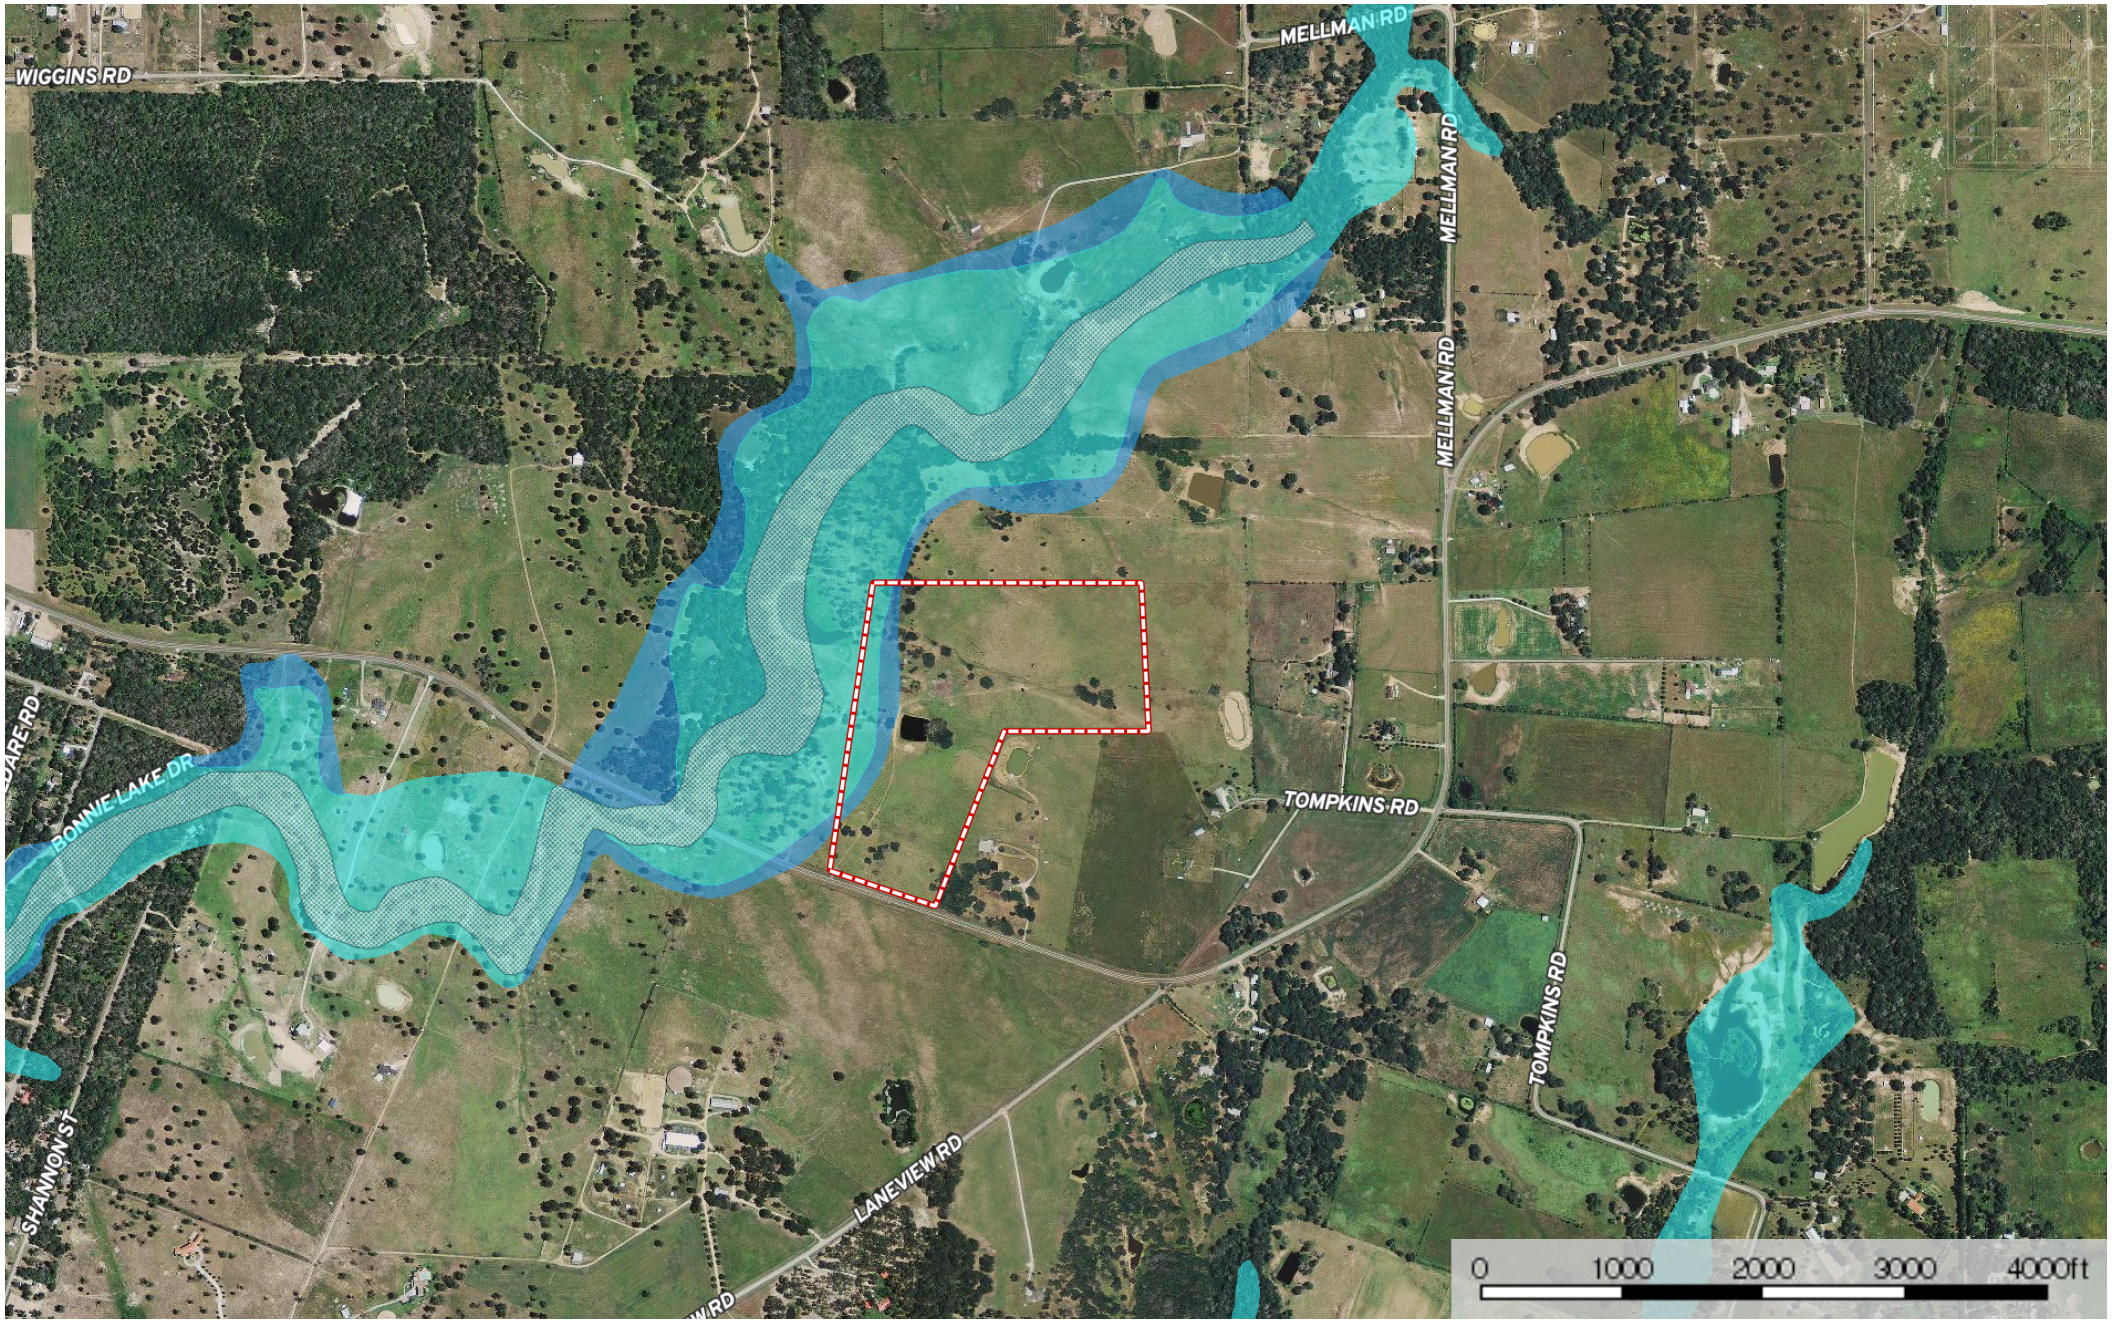

Floodplain

Waller County, Texas, 54 AC +/-

- Boundary
- 100 Year Floodplain
- 500 Year Floodplain
- Floodway
- Special
- Unmapped/ Not Included