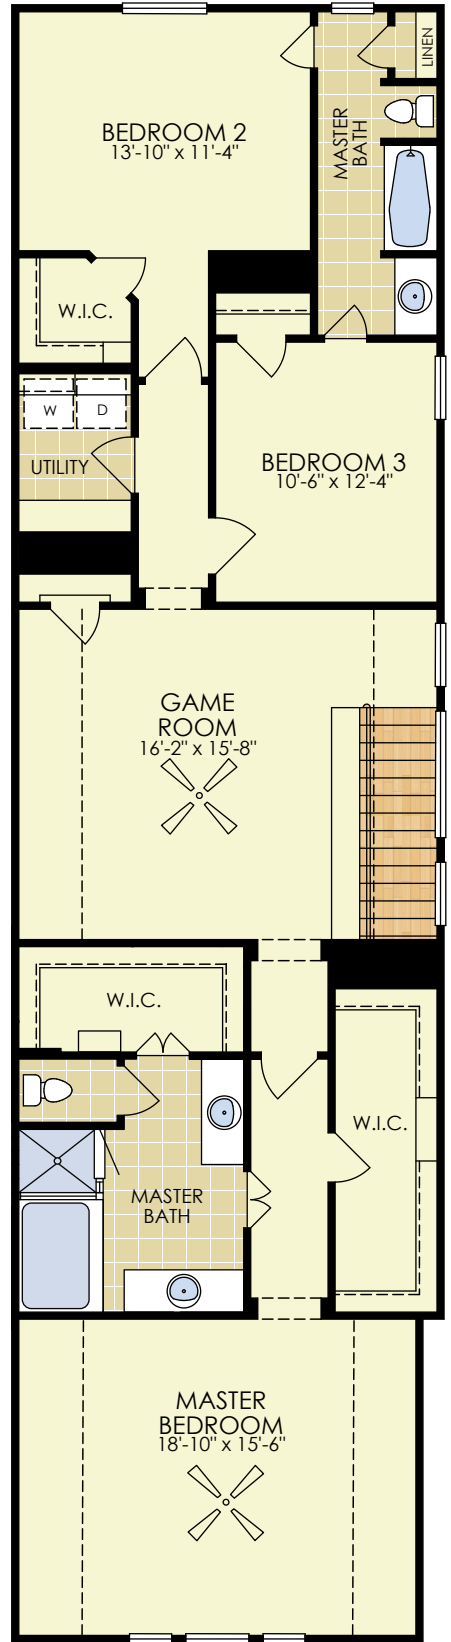

FIRST FLOOR

SECOND FLOOR

# Bordeaux

Approximate Sq. Ft. 2576