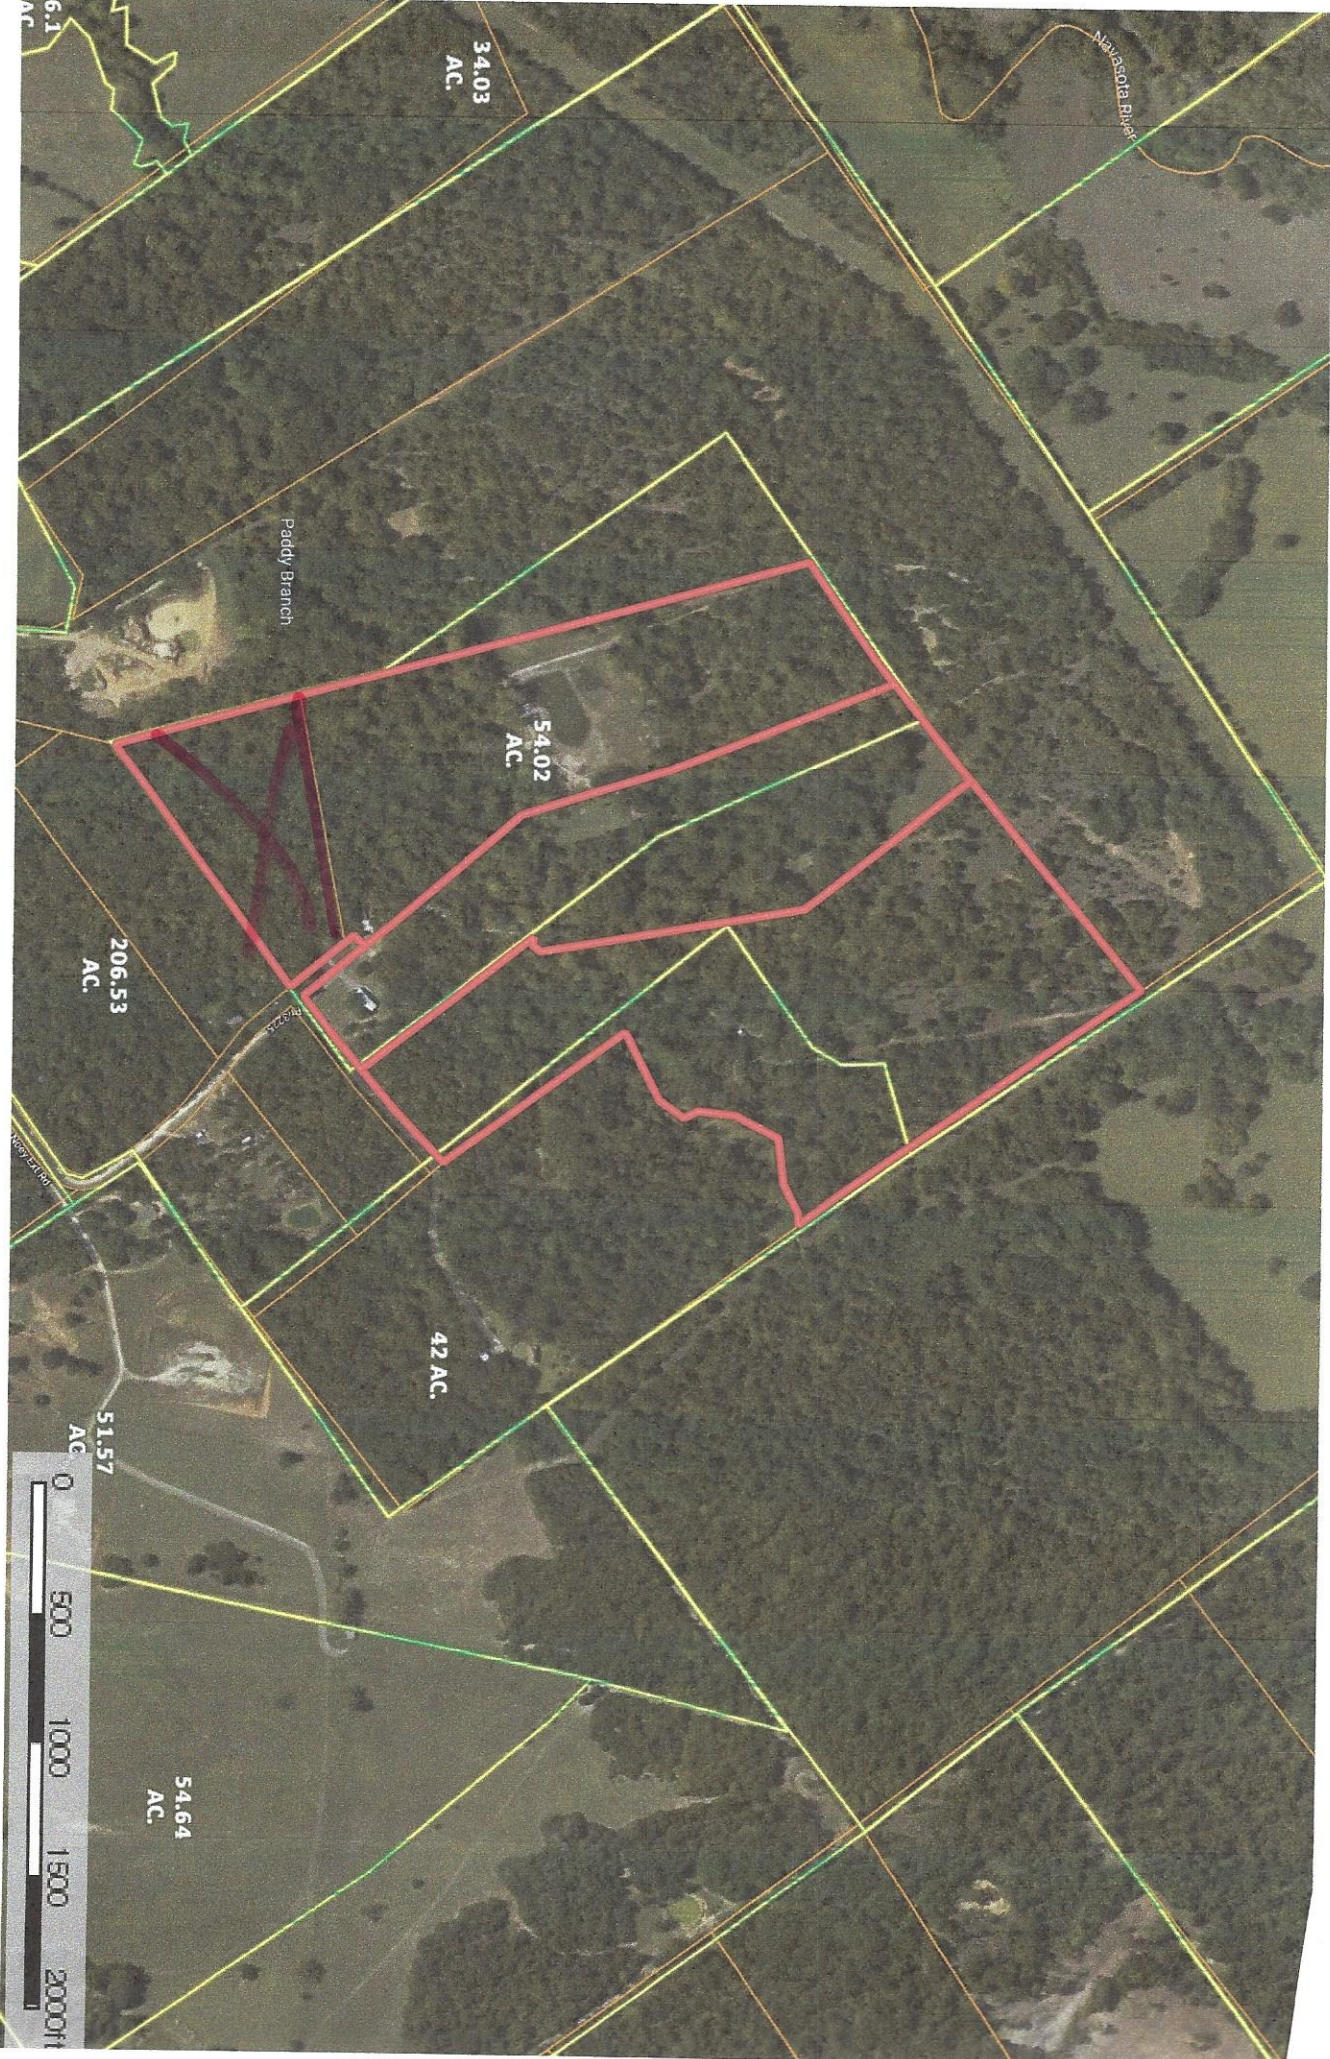

80.9 AC +/-

Boundary

Robert Nix
7102141220

hoboken.com
D N Div 1227

M The information contained herein was obtained from sources deemed to be reliable. MapRight Services makes no warranties or guarantees as to