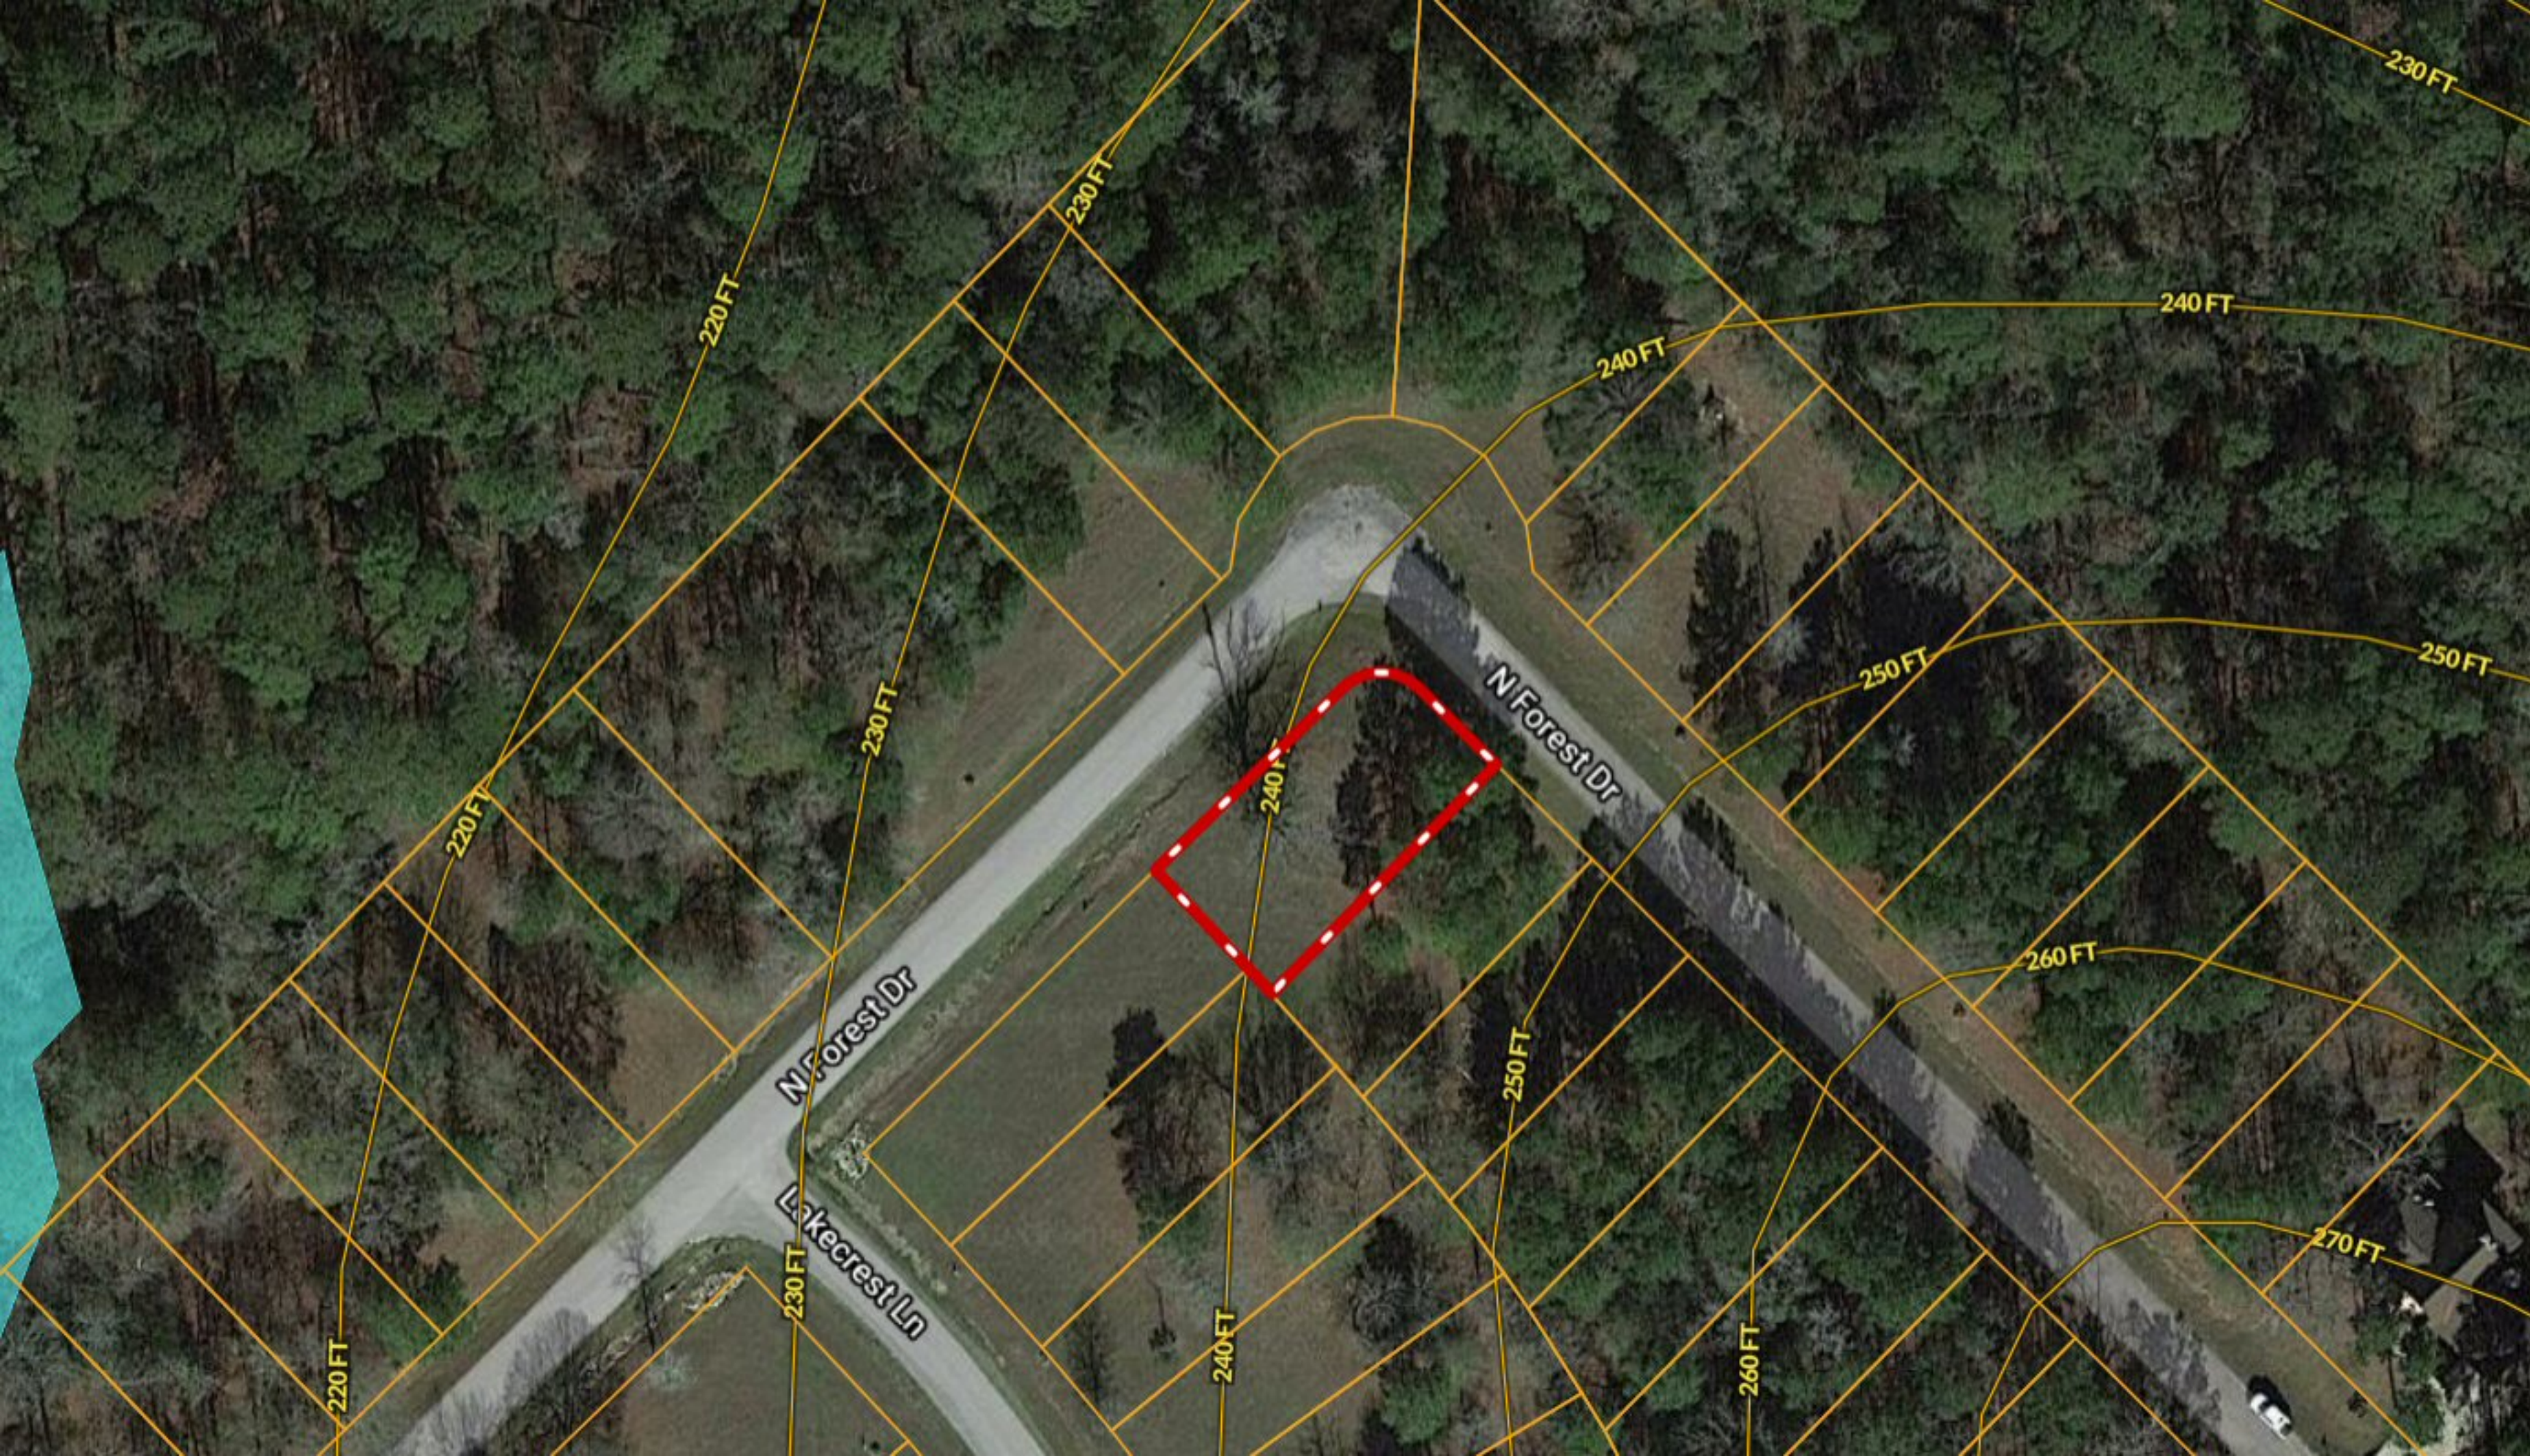

4 W Forest Dr ~ Wildwood Shores

Copyright © and (P) 1988–2010 Microsoft Corporation and/or its suppliers. All rights reserved. <http://www.microsoft.com/mappoint/>
Certain mapping and direction data © 2010 NAVTEQ. All rights reserved. The Data for areas of Canada includes information taken with permission from Canadian authorities, including: © Her Majesty the Queen in Right of Canada, © Queen's Printer for Ontario. NAVTEQ and NAVTEQ ON BOARD are trademarks of NAVTEQ. © 2010 Tele Atlas North America, Inc. All rights reserved. Tele Atlas and Tele Atlas North America are trademarks of Tele Atlas, Inc. © 2010 by Applied Geographic Systems. All rights reserved.

NORTH FOREST DRIVE
(60' PRIVATE R.O.W.)

WEST FOREST DRIVE
(60' PRIVATE R.O.W.)

REMAINING ACREAGE
206.44 ACRES
VOL. 216, PG. 492
D.R.W.C. TX.

230 FT

240 FT

240 FT

250 FT

250 FT

N Forest Dr

240 FT

230 FT

220 FT

260 FT

N Forest Dr

250 FT

Lakecrest Ln

240 FT

220 FT

260 FT

270 FT