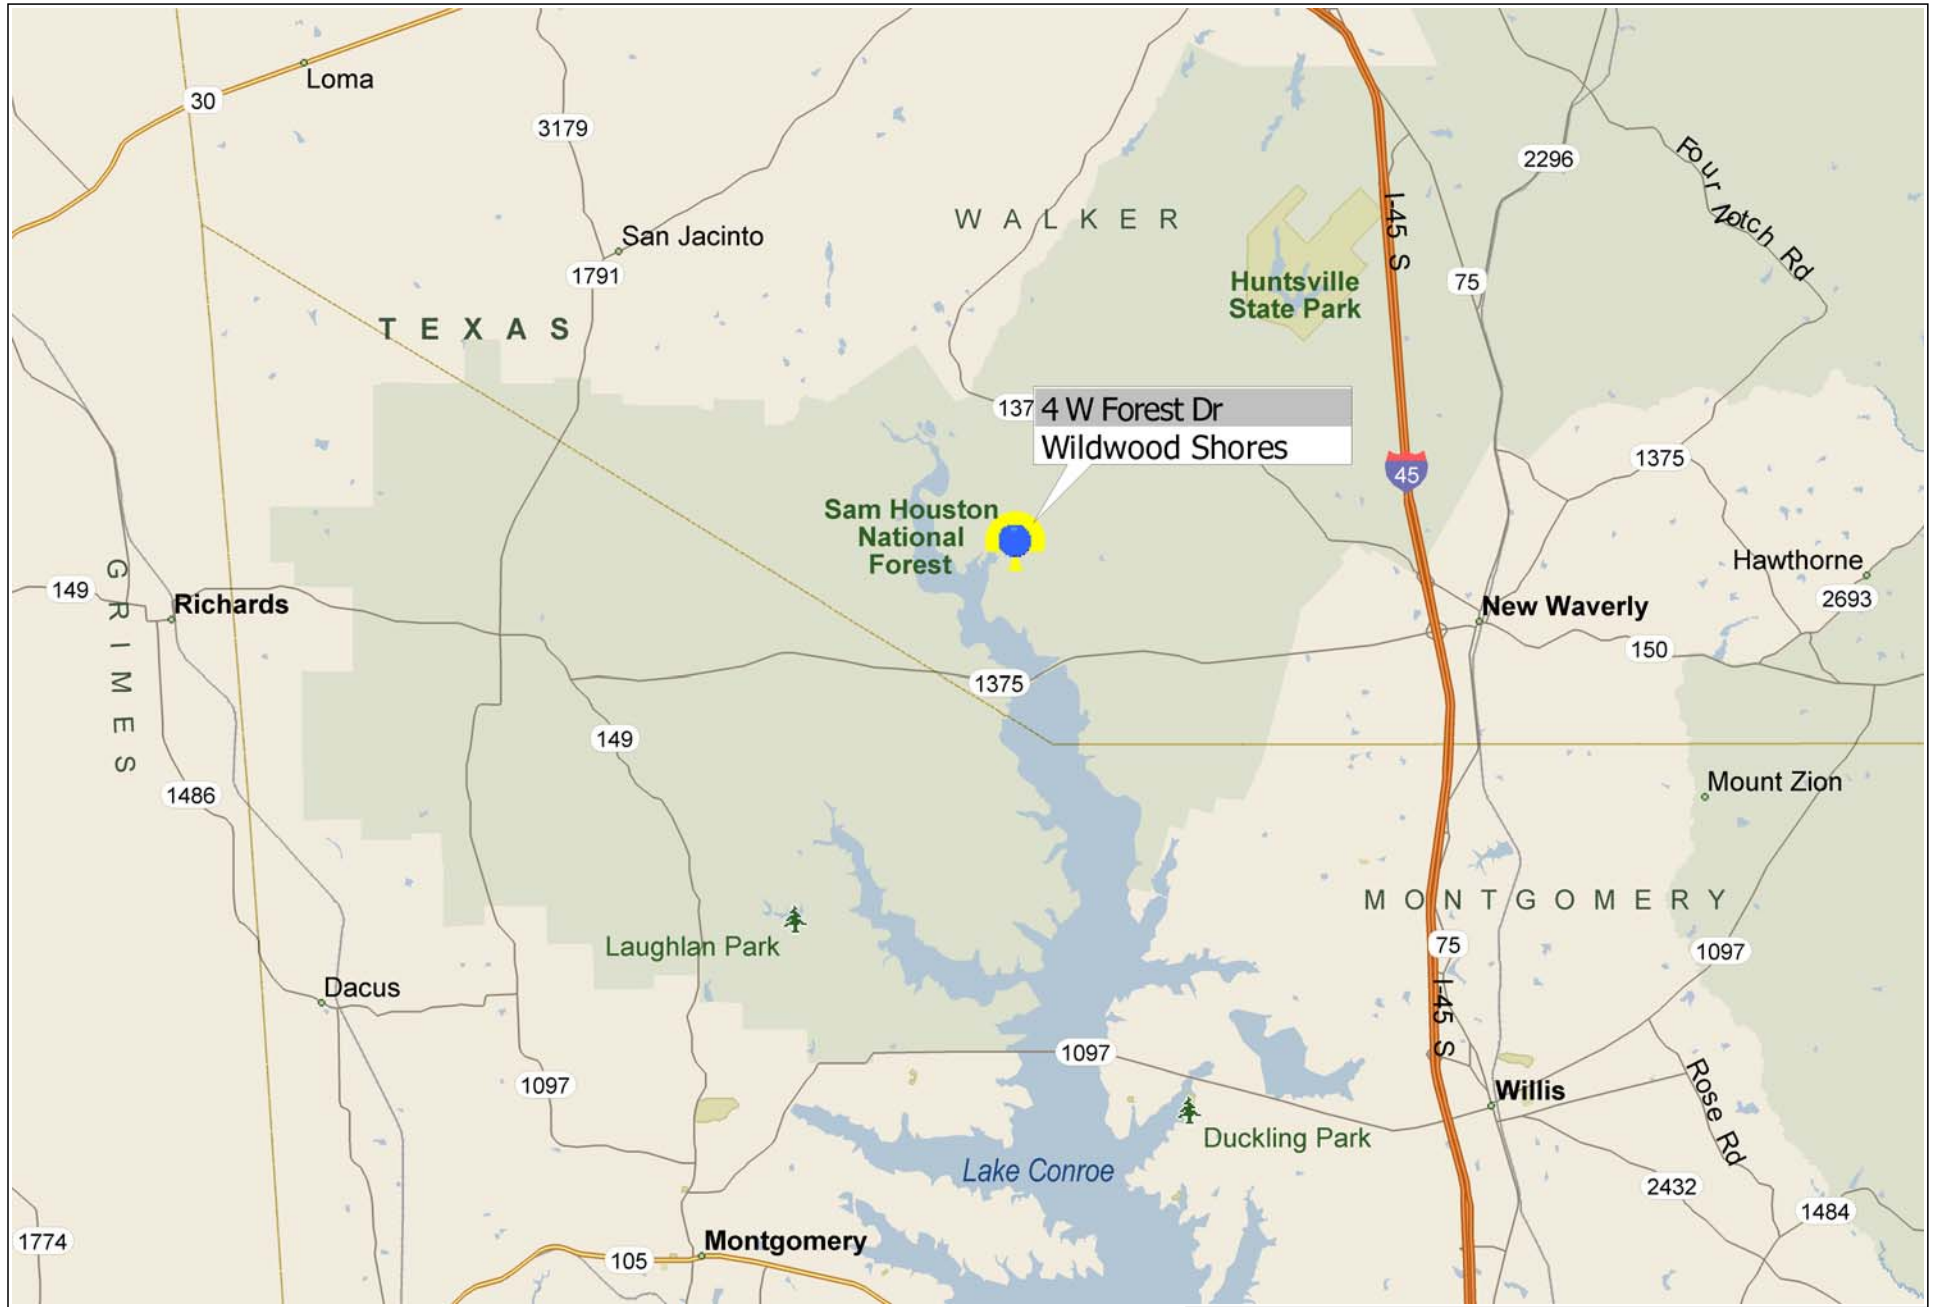

4 W Forest Dr ~ Wildwood Shores

Copyright © and (P) 1988–2010 Microsoft Corporation and/or its suppliers. All rights reserved. <http://www.microsoft.com/mappoint/>
Certain mapping and direction data © 2010 NAVTEQ. All rights reserved. The Data for areas of Canada includes information taken with permission from Canadian authorities, including: © Her Majesty the Queen in Right of Canada, © Queen's Printer for Ontario. NAVTEQ and NAVTEQ ON BOARD are trademarks of NAVTEQ. © 2010 Tele Atlas North America, Inc. All rights reserved. Tele Atlas and Tele Atlas North America are trademarks of Tele Atlas, Inc. © 2010 by Applied Geographic Systems. All rights reserved.

N Forest Dr

240 FT

230 FT

220 FT

260 FT

N Forest Dr

250 FT

Lakecrest Ln