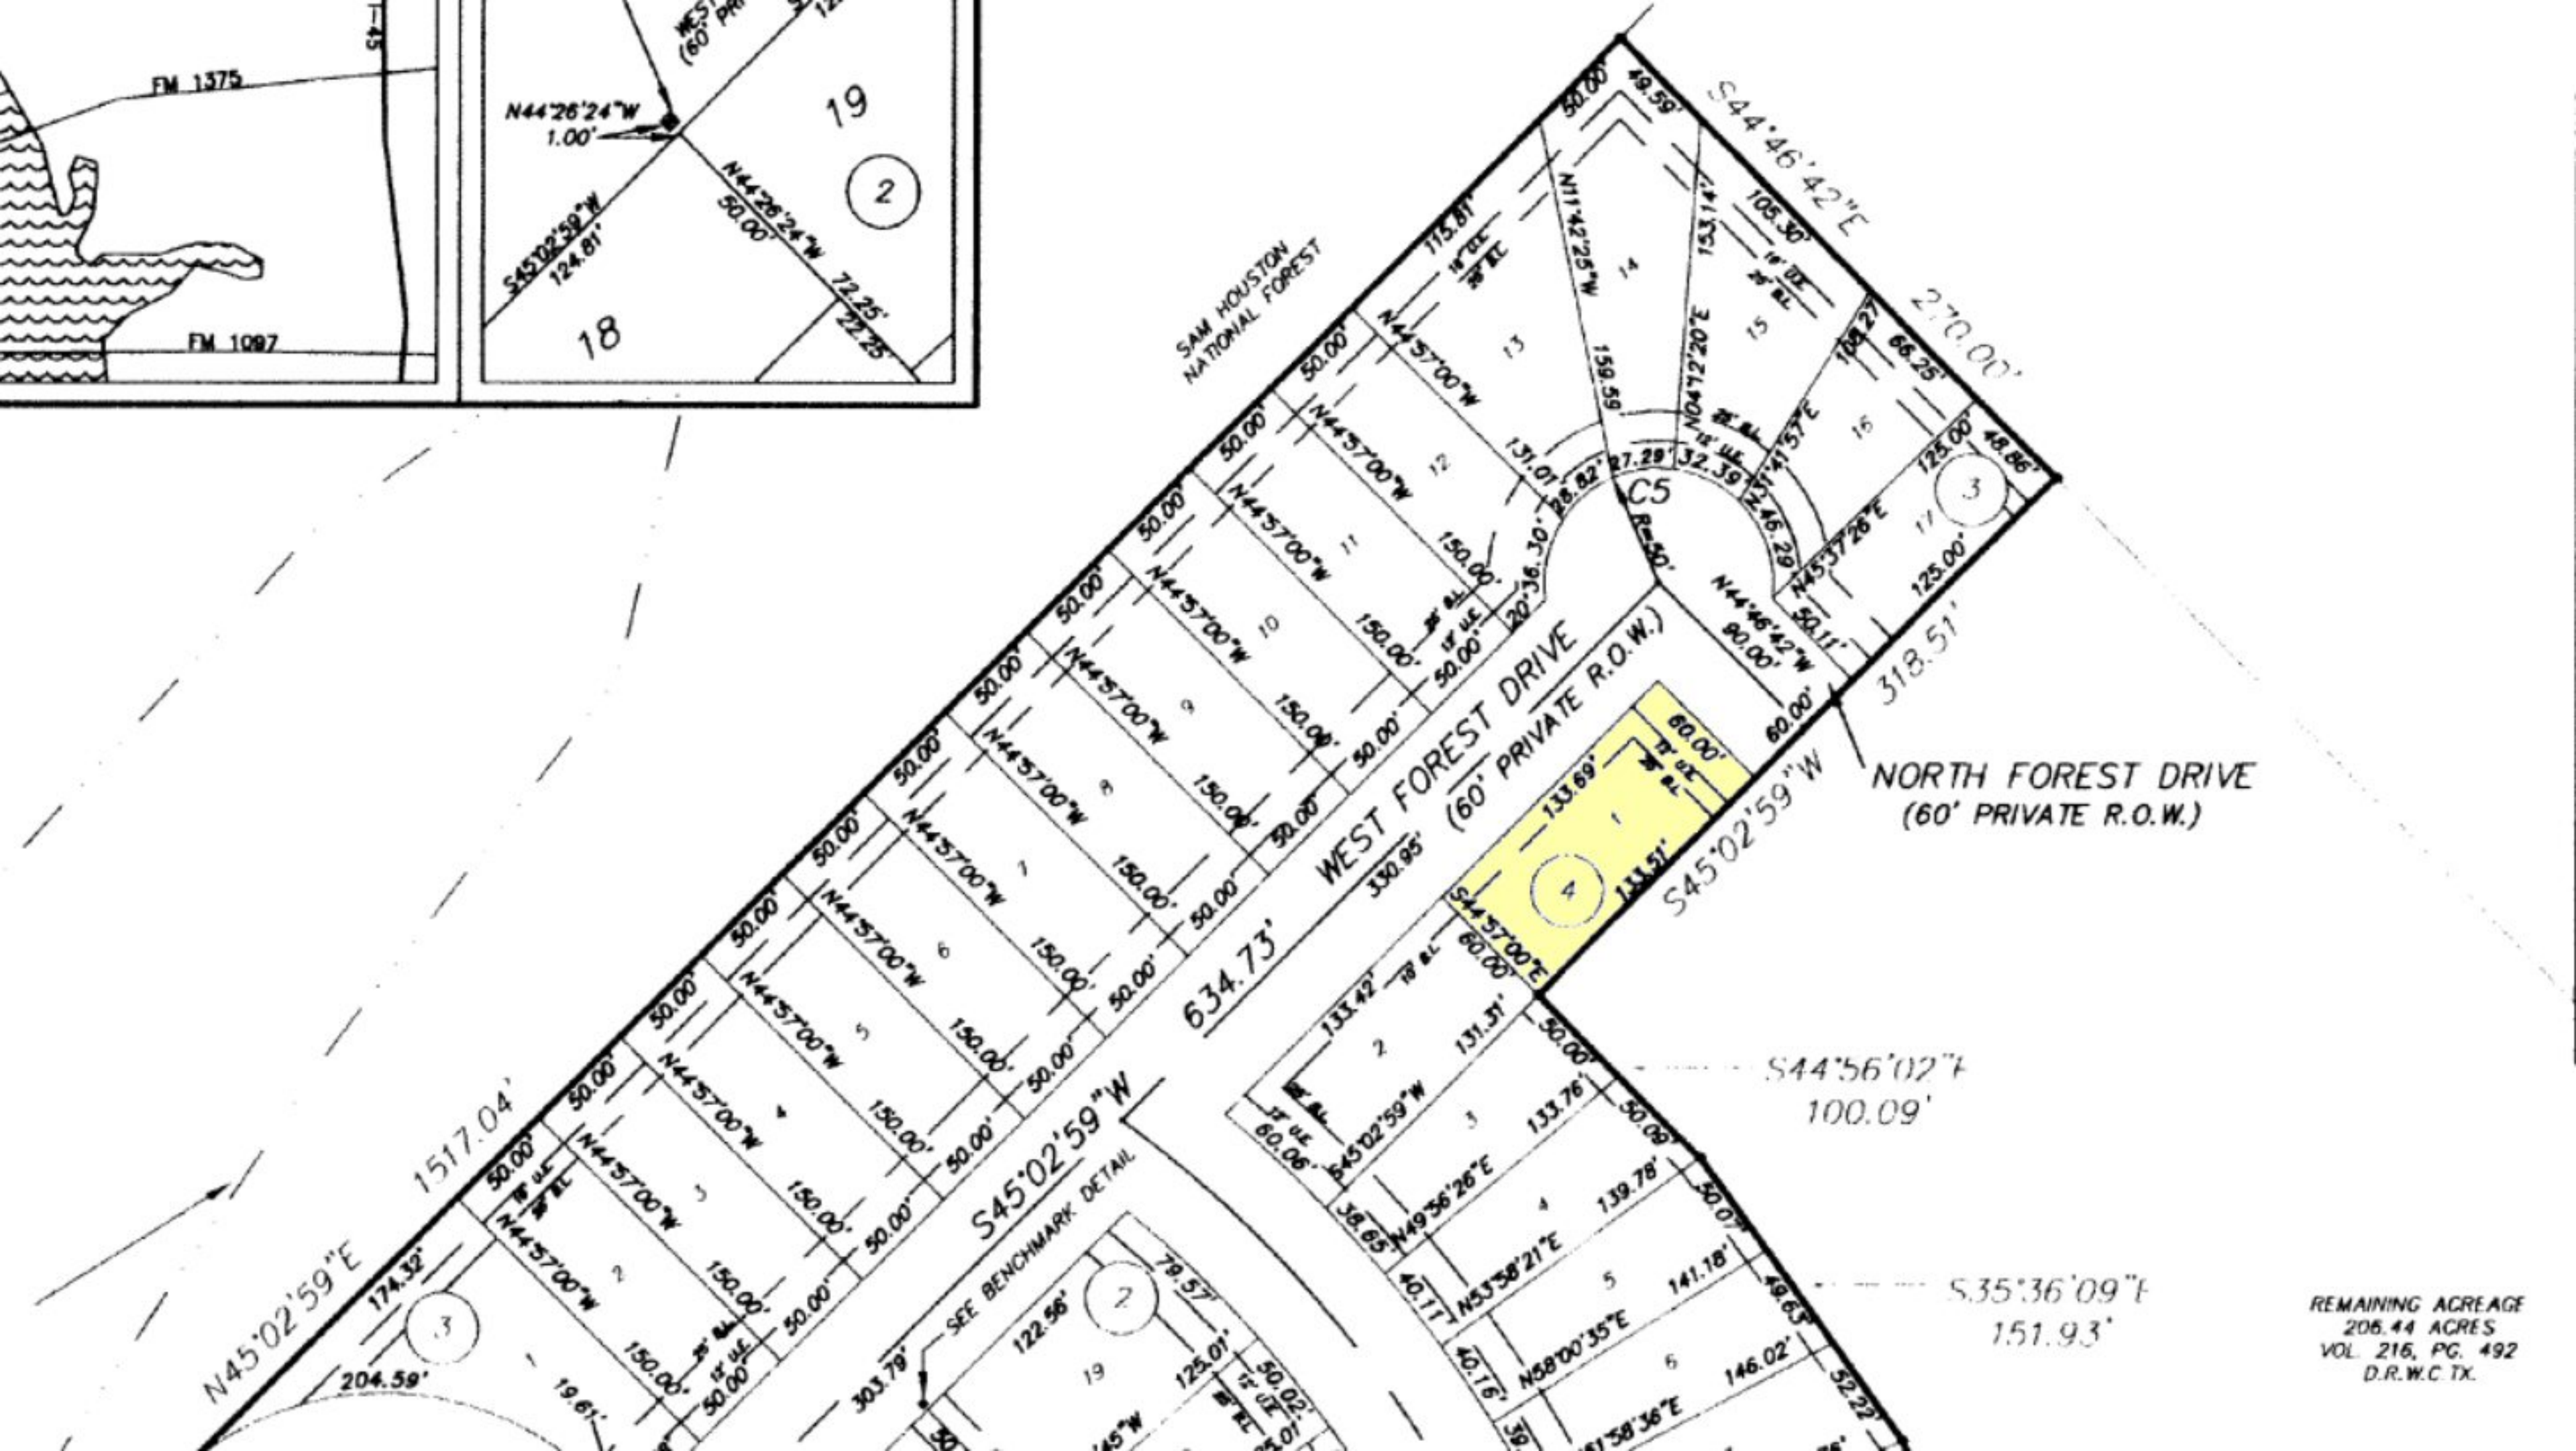

4 W Forest Dr ~ Wildwood Shores

Copyright © and (P) 1988–2010 Microsoft Corporation and/or its suppliers. All rights reserved. <http://www.microsoft.com/mappoint/>
Certain mapping and direction data © 2010 NAVTEQ. All rights reserved. The Data for areas of Canada includes information taken with permission from Canadian authorities, including: © Her Majesty the Queen in Right of Canada, © Queen's Printer for Ontario. NAVTEQ and NAVTEQ ON BOARD are trademarks of NAVTEQ. © 2010 Tele Atlas North America, Inc. All rights reserved. Tele Atlas and Tele Atlas North America are trademarks of Tele Atlas, Inc. © 2010 by Applied Geographic Systems. All rights reserved.

NORTH FOREST DRIVE
(60' PRIVATE R.O.W.)

WEST FOREST DRIVE
(60' PRIVATE R.O.W.)

REMAINING ACREAGE
206.44 ACRES
VOL. 216, PG. 492
D.R.W.C. TX.

230 FT

240 FT

240 FT

250 FT

250 FT

N Forest Dr

240 FT

230 FT

220 FT

260 FT

N Forest Dr

250 FT

Lakecrest Ln

240 FT

220 FT

260 FT

270 FT