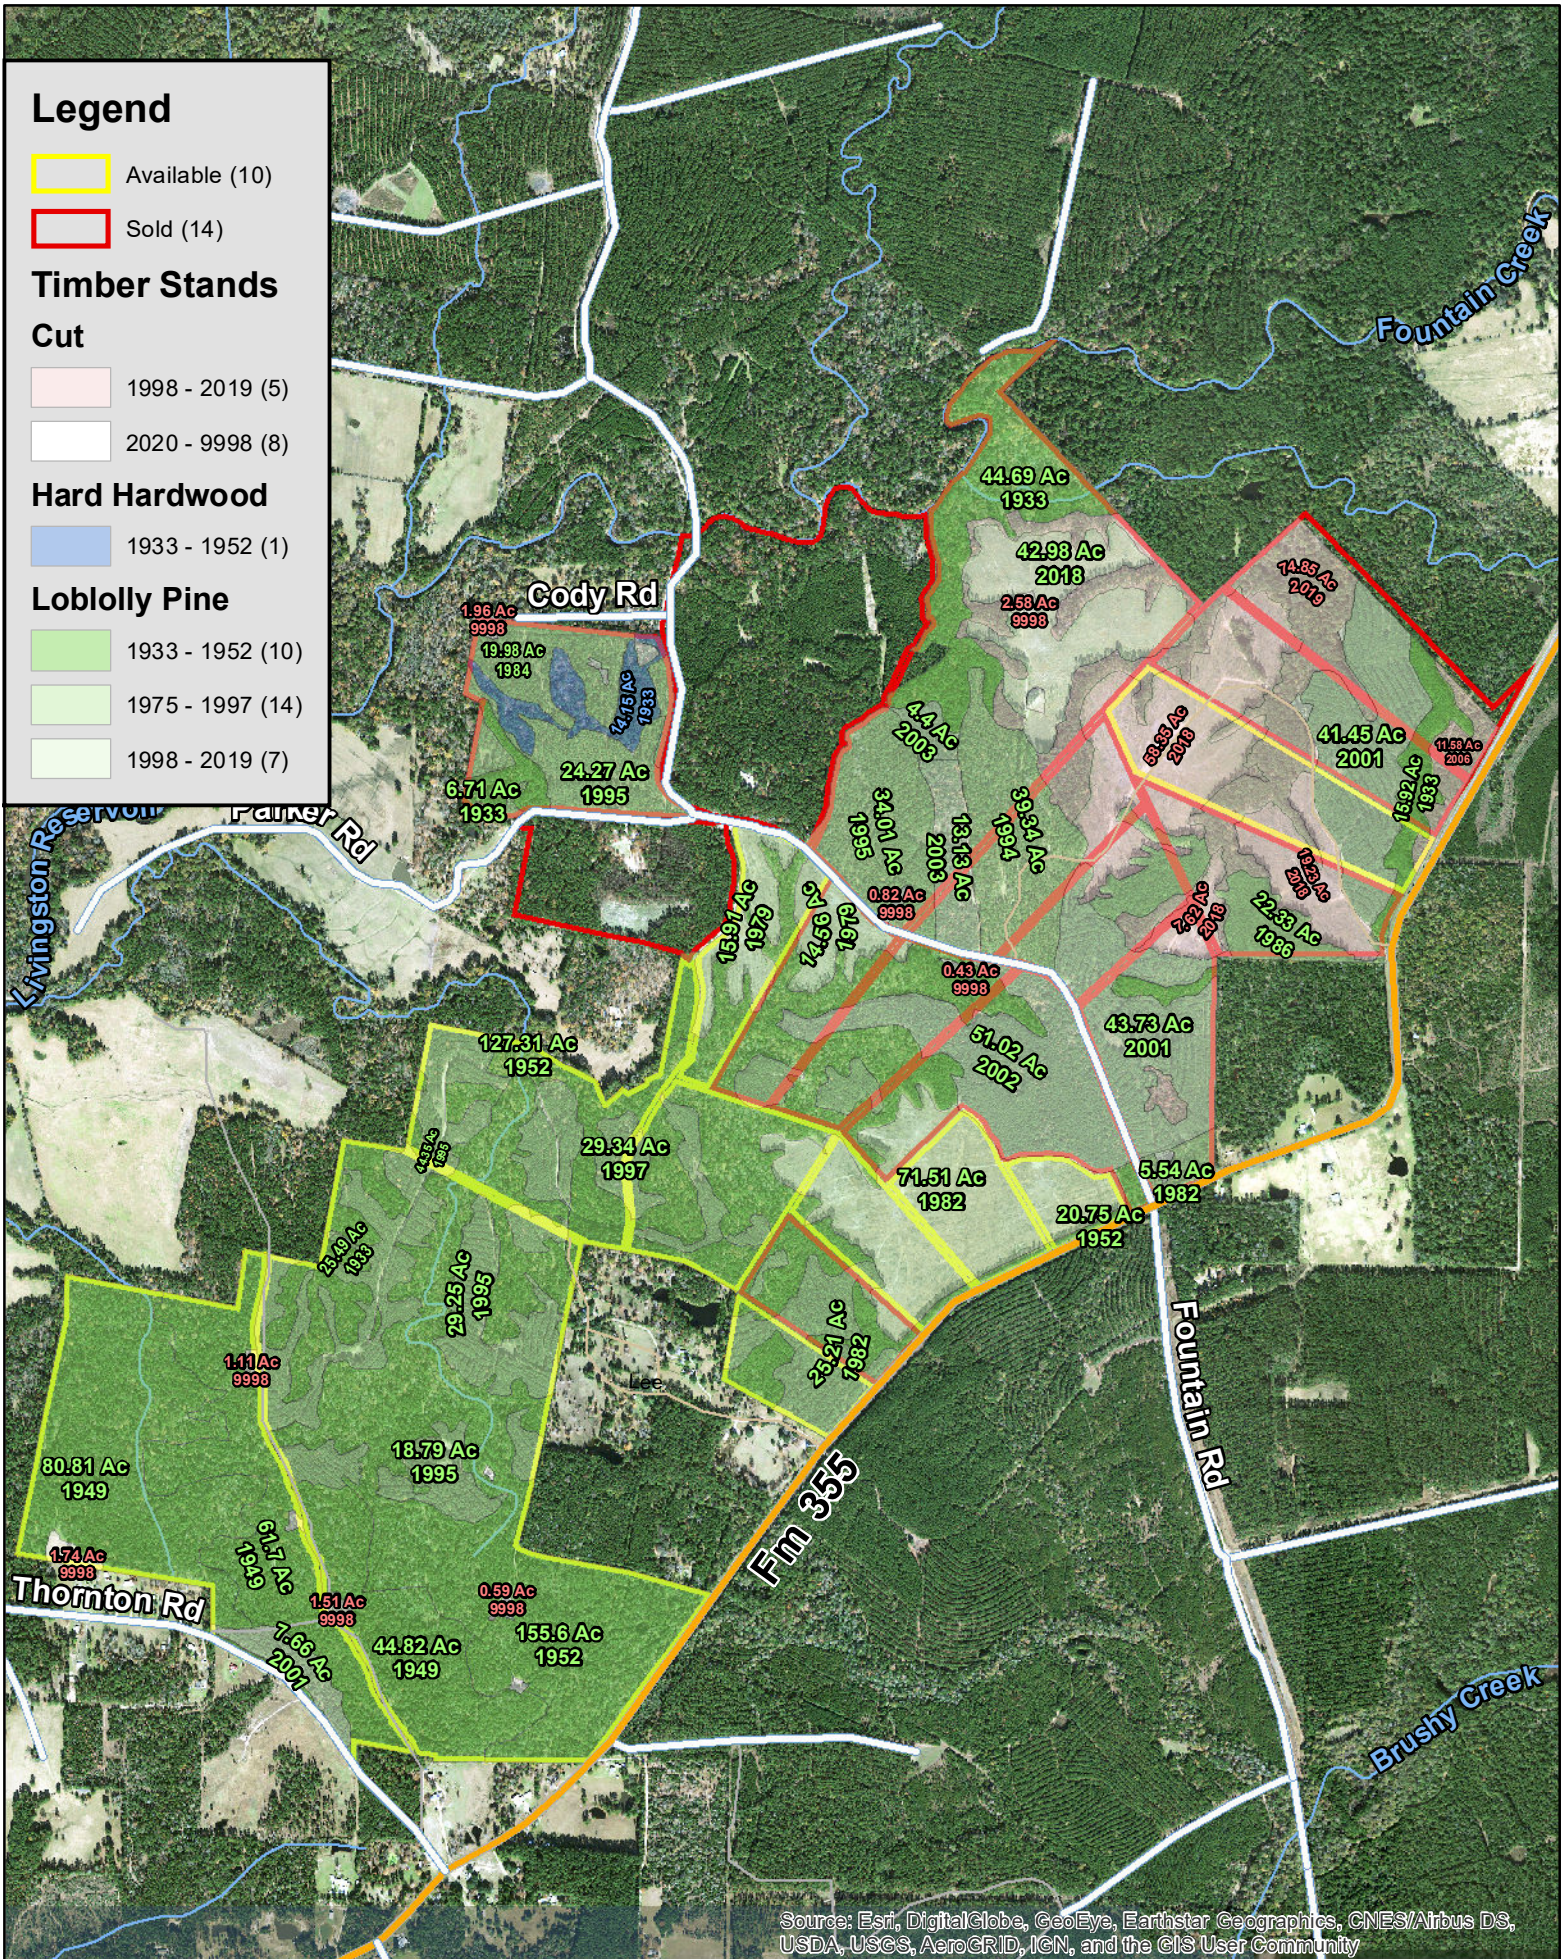

Legend

- Available (10)
- Sold (14)

Timber Stands

Cut

- 1998 - 2019 (5)
- 2020 - 9998 (8)

Hard Hardwood

- 1933 - 1952 (1)

Loblolly Pine

- 1933 - 1952 (10)
- 1975 - 1997 (14)
- 1998 - 2019 (7)

Source: Esri, DigitalGlobe, GeoEye, Earthstar Geographics, CNES/Airbus DS, USDA, USGS, AeroGRID, IGN, and the GIS User Community

Brushy Creek | Trinity, Trinity Co., TX

For illustration purposes only.