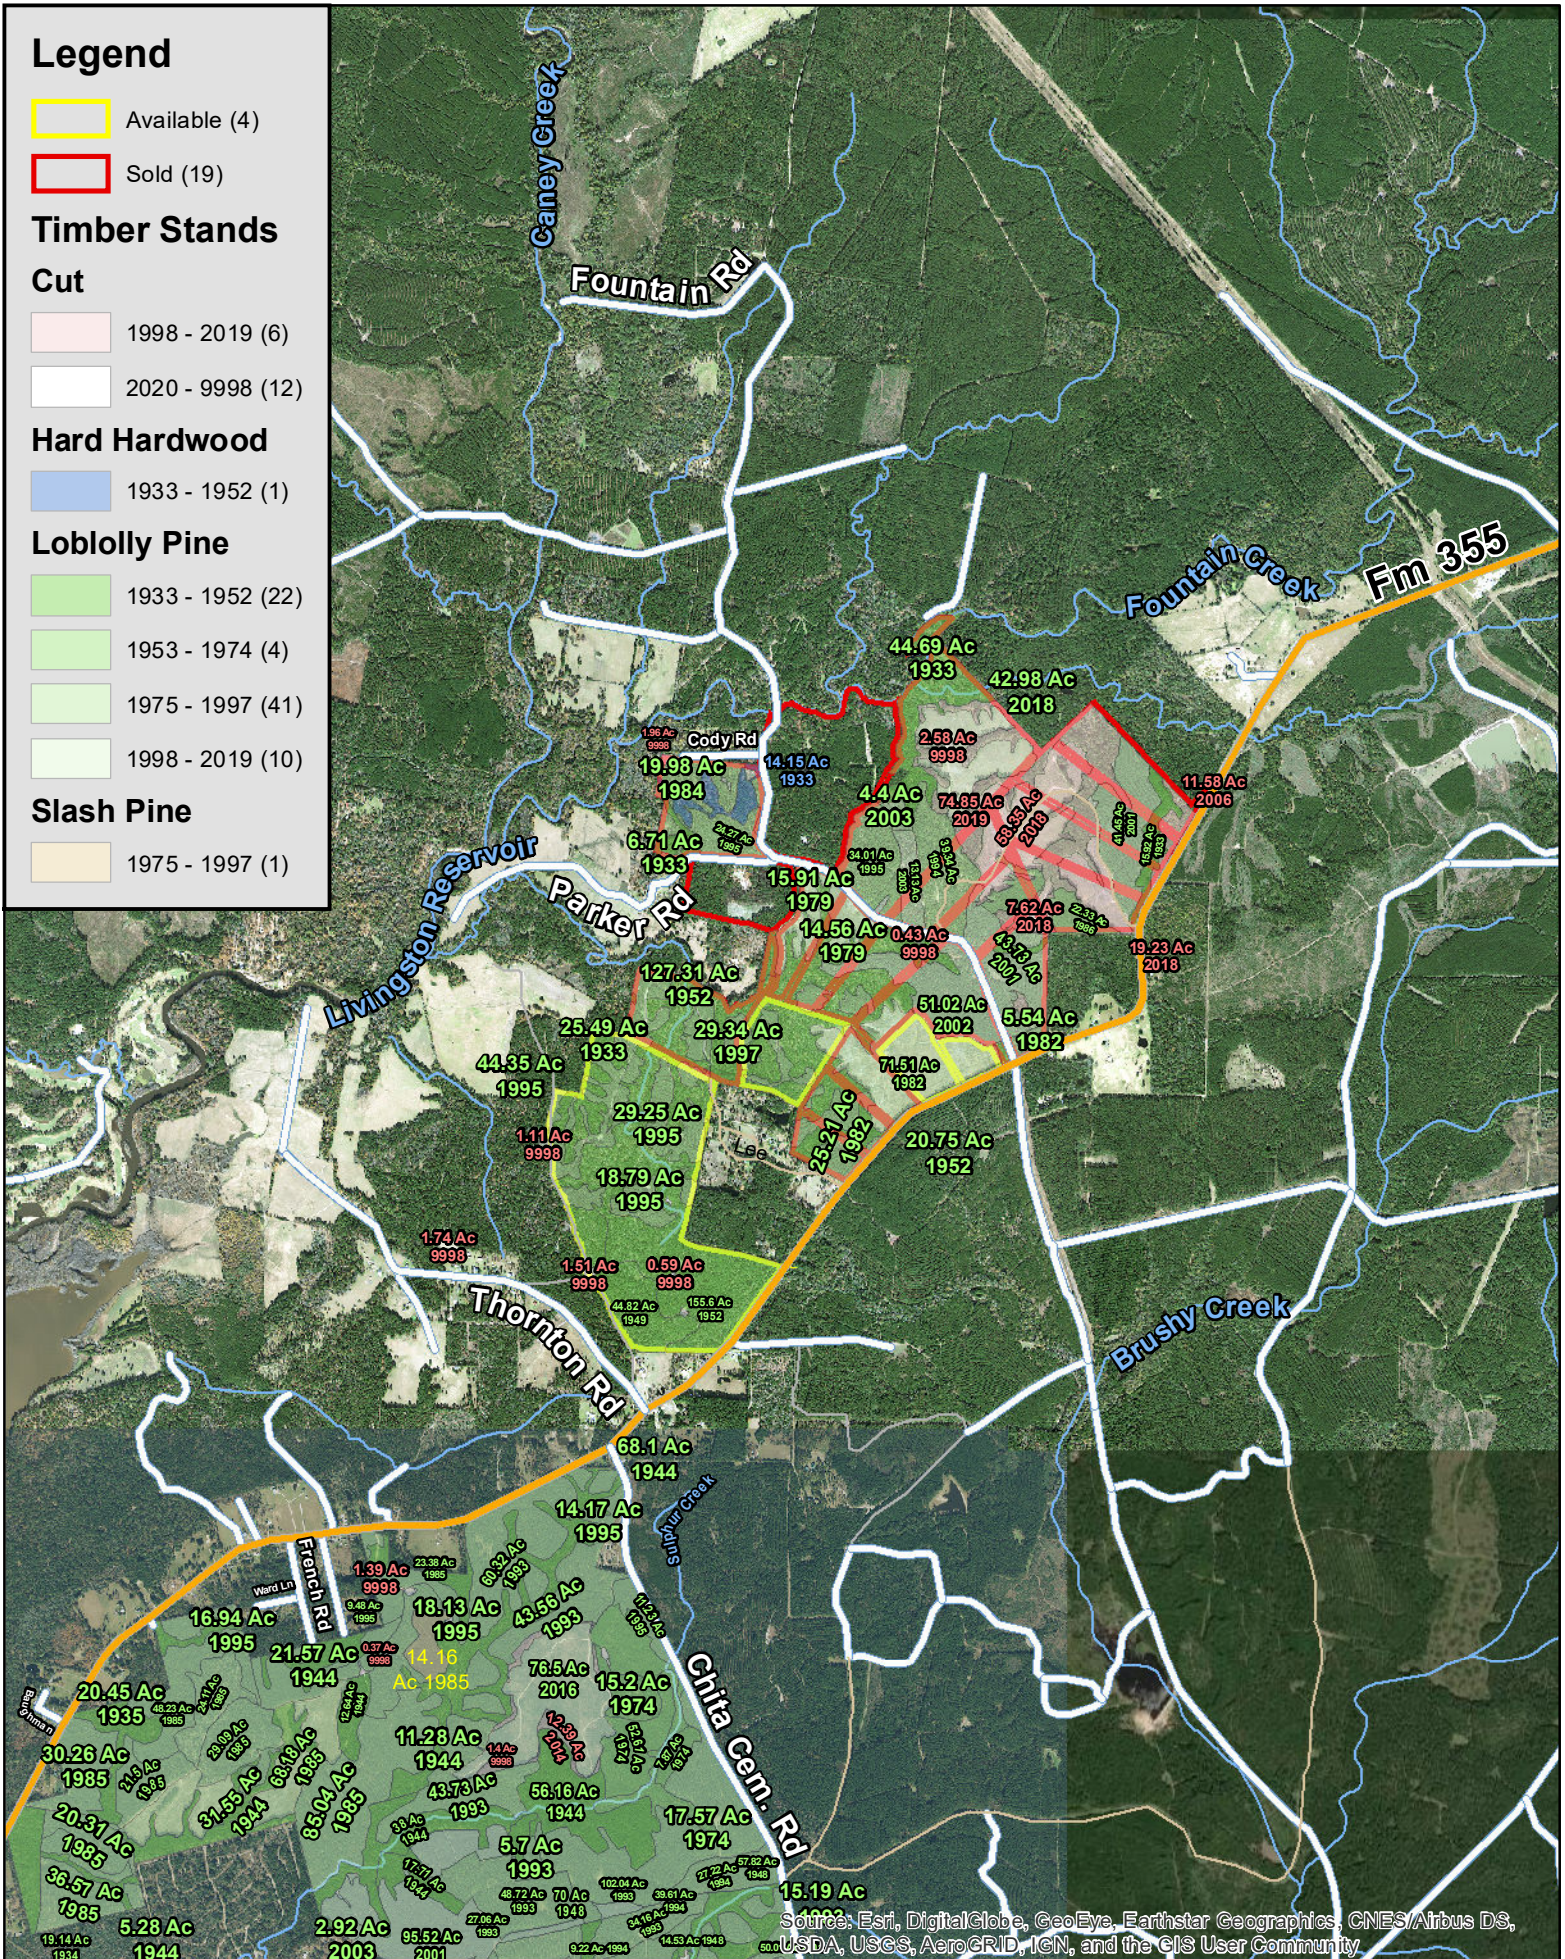

1933 - 1952 (1)

Loblolly Pine

1933 - 1952 (22)

1953 - 1974 (4)

1975 - 1997 (41)

1998 - 2019 (10)

Slash Pine

1975 - 1997 (1)

Source: Esri, DigitalGlobe, GeoEye, Earthstar Geographics, CNES/Airbus DS, USDA, USGS, AeroGRID, IGN, and the GIS User Community

Brushy Creek | Trinity, Trinity Co., TX

For illustration purposes only.