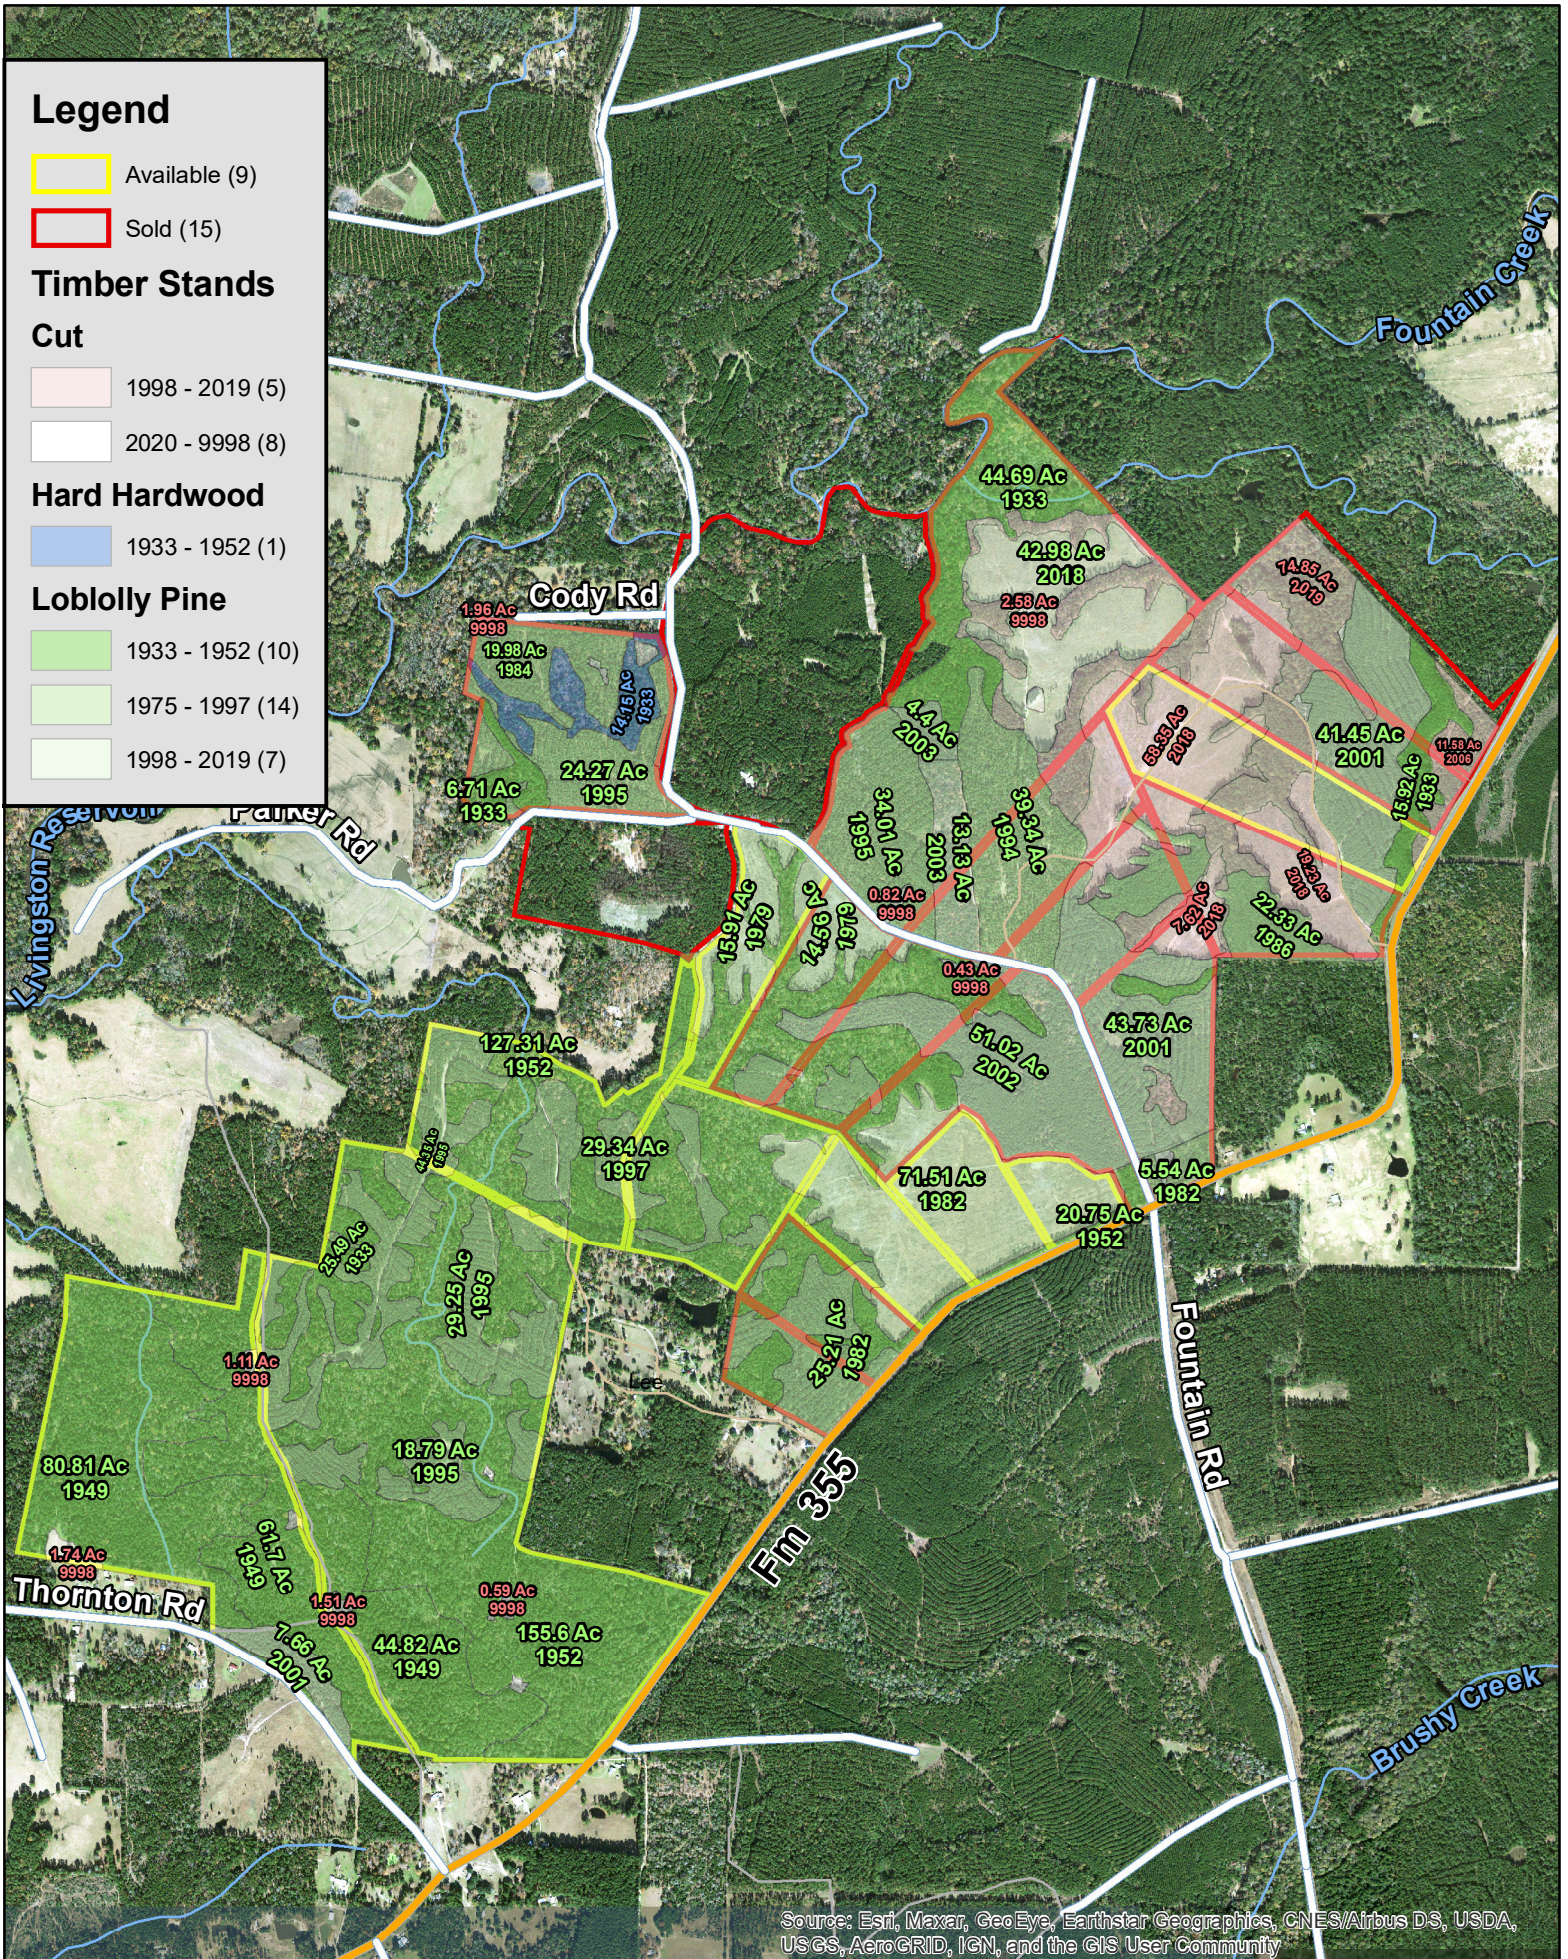

Legend

- Available (9)
- Sold (15)

Timber Stands

Cut

- 1998 - 2019 (5)
- 2020 - 9998 (8)

Hard Hardwood

- 1933 - 1952 (1)

Loblolly Pine

- 1933 - 1952 (10)
- 1975 - 1997 (14)
- 1998 - 2019 (7)

Source: Esri, Maxar, GeoEye, Earthstar Geographics, CNES/Airbus DS, USDA, USGS, AeroGRID, IGN, and the GIS User Community

Brushy Creek | Trinity, Trinity Co., TX

For illustration purposes only.