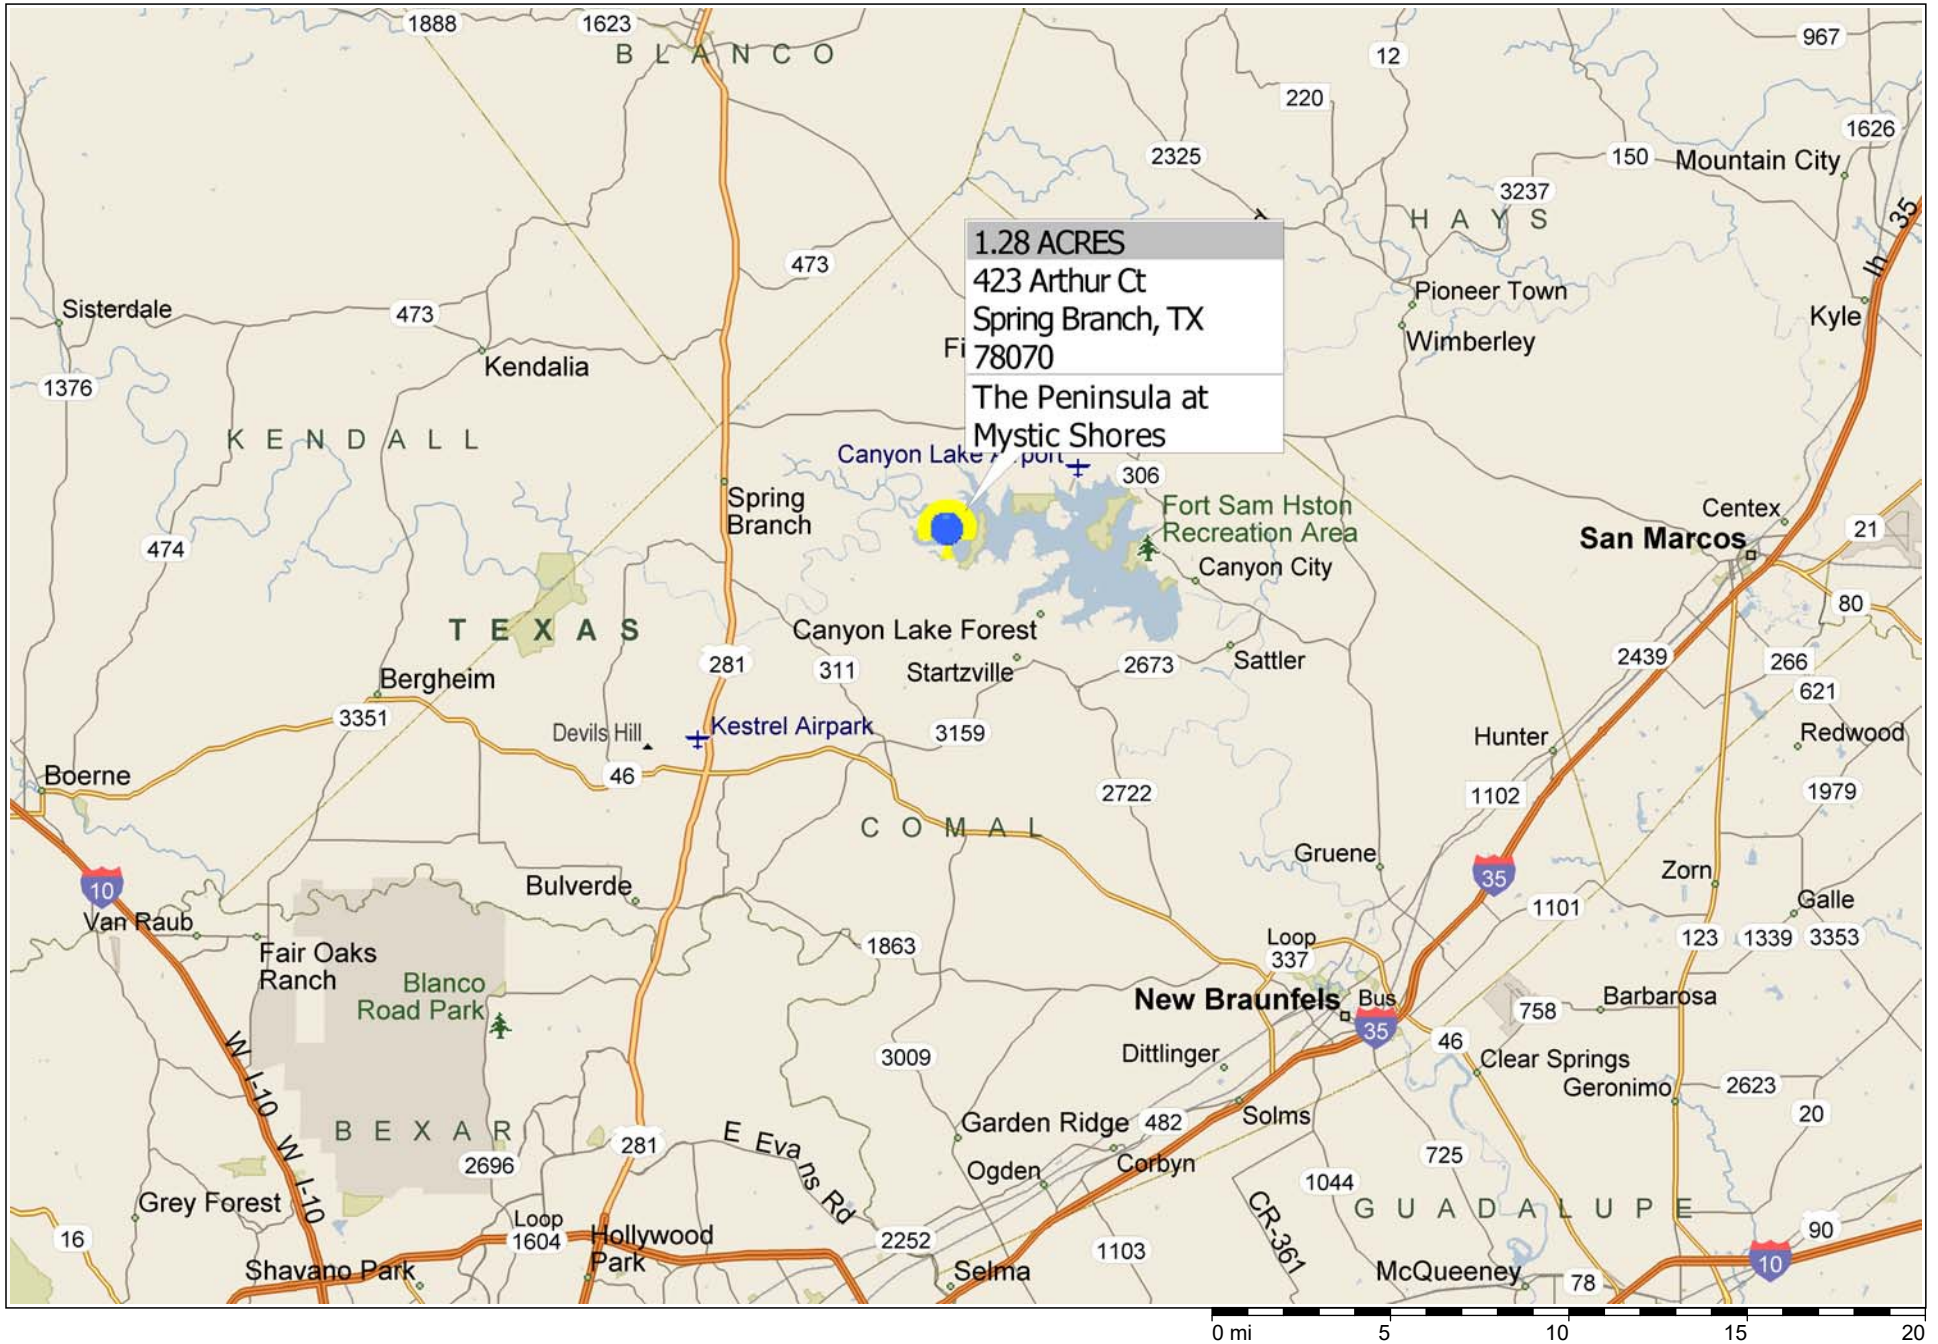

*** 1.28 ACRES *** 423 Arthur Ct ~ The Peninsula at Mystic Shores

Copyright © and (P) 1988–2010 Microsoft Corporation and/or its suppliers. All rights reserved. <http://www.microsoft.com/mappoint/>
Certain mapping and direction data © 2010 NAVTEQ. All rights reserved. The Data for areas of Canada includes information taken with permission from Canadian authorities, including: © Her Majesty the Queen in Right of Canada, © Queen's Printer for Ontario. NAVTEQ and NAVTEQ ON BOARD are trademarks of NAVTEQ. © 2010 Tele Atlas North America, Inc. All rights reserved. Tele Atlas and Tele Atlas North America are trademarks of Tele Atlas, Inc. © 2010 by Applied Geographic Systems. All rights reserved.

960 FT

Fabled Way

Arthur Ct

980 FT

Arthur Ct

Fabled Way

960 FT

Pacific Pl

Nandina Way

Arthur Ct

Puzzier

Arthur Ct

980 FT

Arthur Ct

980 FT

980 FT