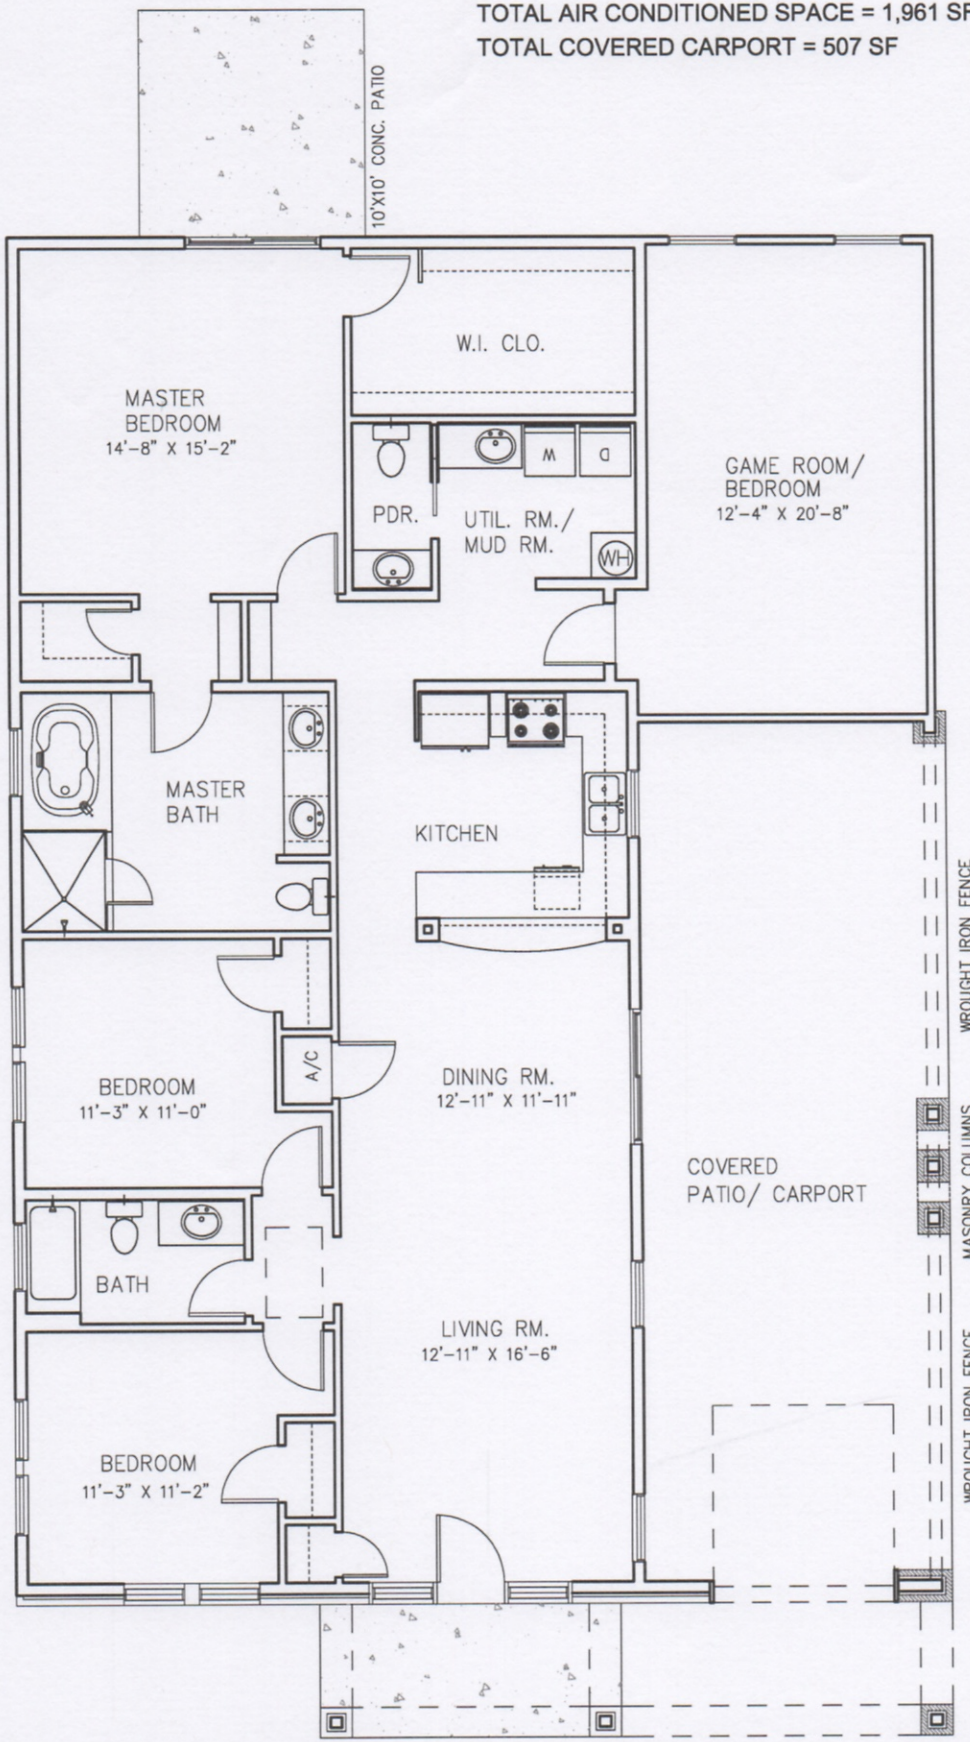

TOTAL AIR CONDITIONED SPACE = 1,961 SF  
TOTAL COVERED CARPORT = 507 SF

7221 ENGLAND STREET, HOUSTON, TEXAS 77021

FLOOR PLAN

3/16"=1'-0"