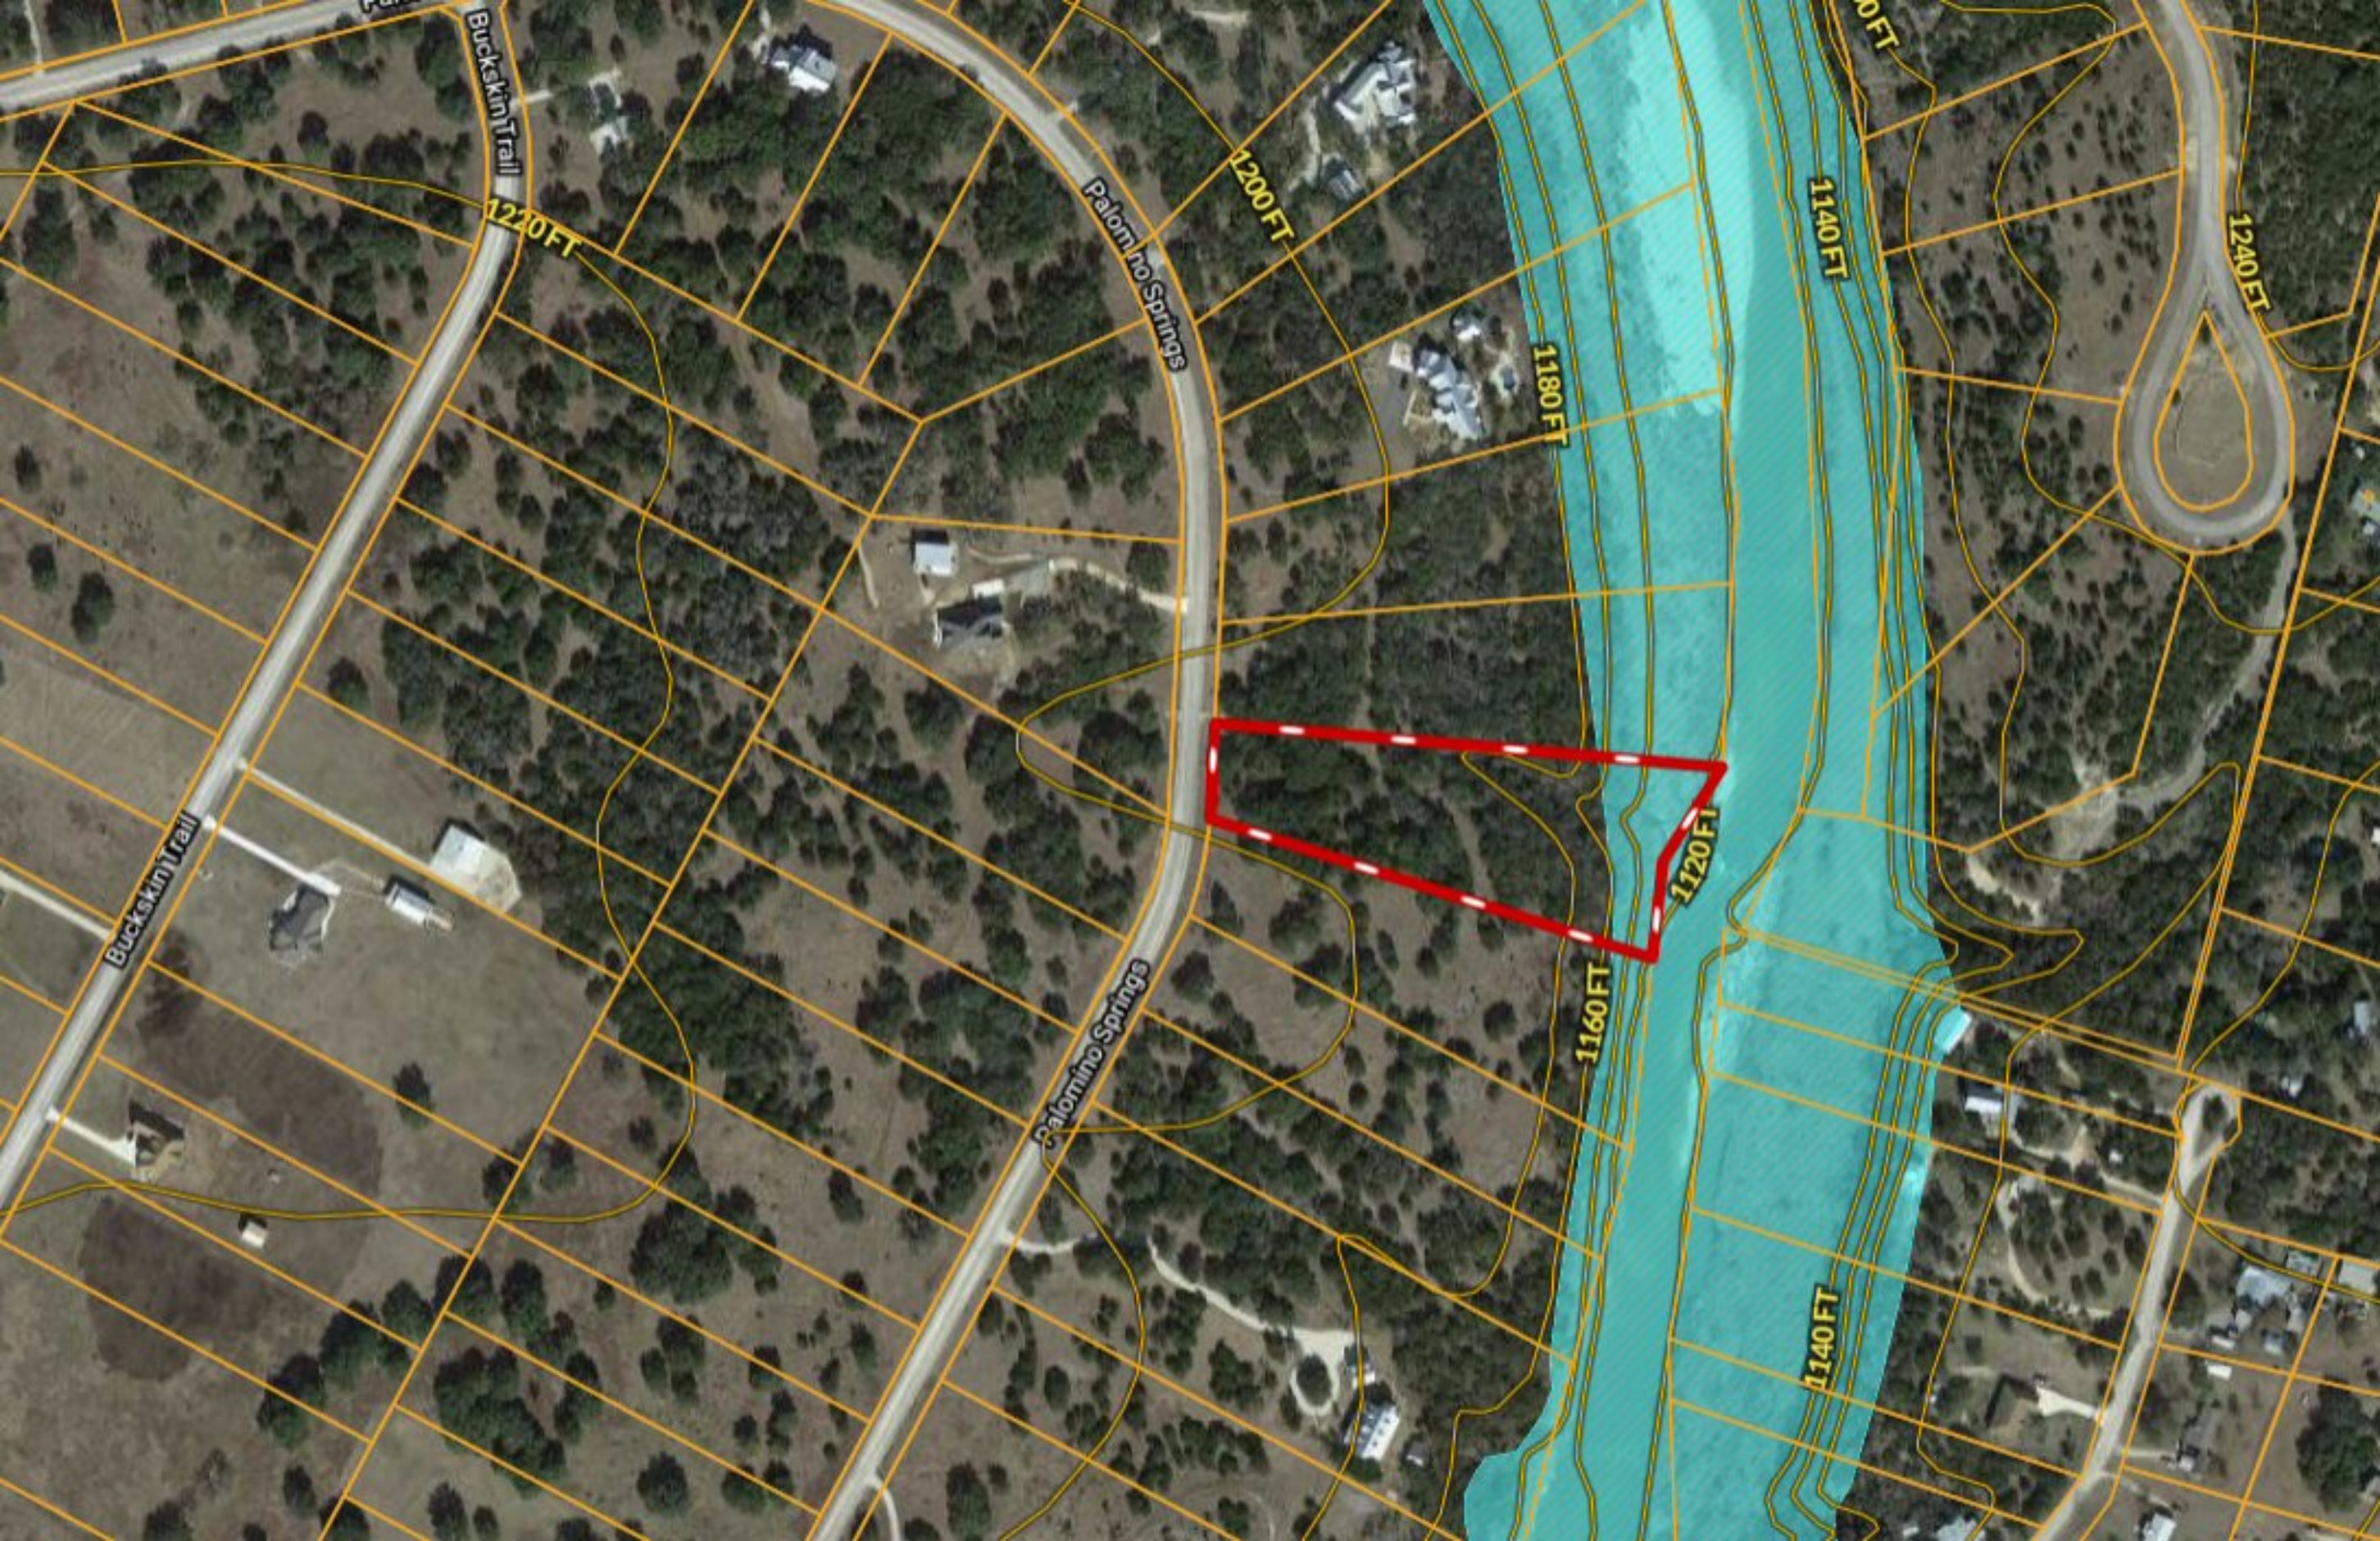

\*\*\* THREE ACRES ~ RIVER \*\*\* Lot 393 Palomino Springs

Buckskin Trail

1220 FT

Palomino Springs

1200 FT

1180 FT

1140 FT

1240 FT

Buckskin Trail

Palomino Springs

1160 FT

1120 FT

1140 FT

Palomino Springs  
1200 FT

Palomino Springs

Springs

Medina River

1160 FT

1140 FT

1120 FT

1180 FT

1160 FT

1140 FT

1120 FT

1200 FT

1200 FT