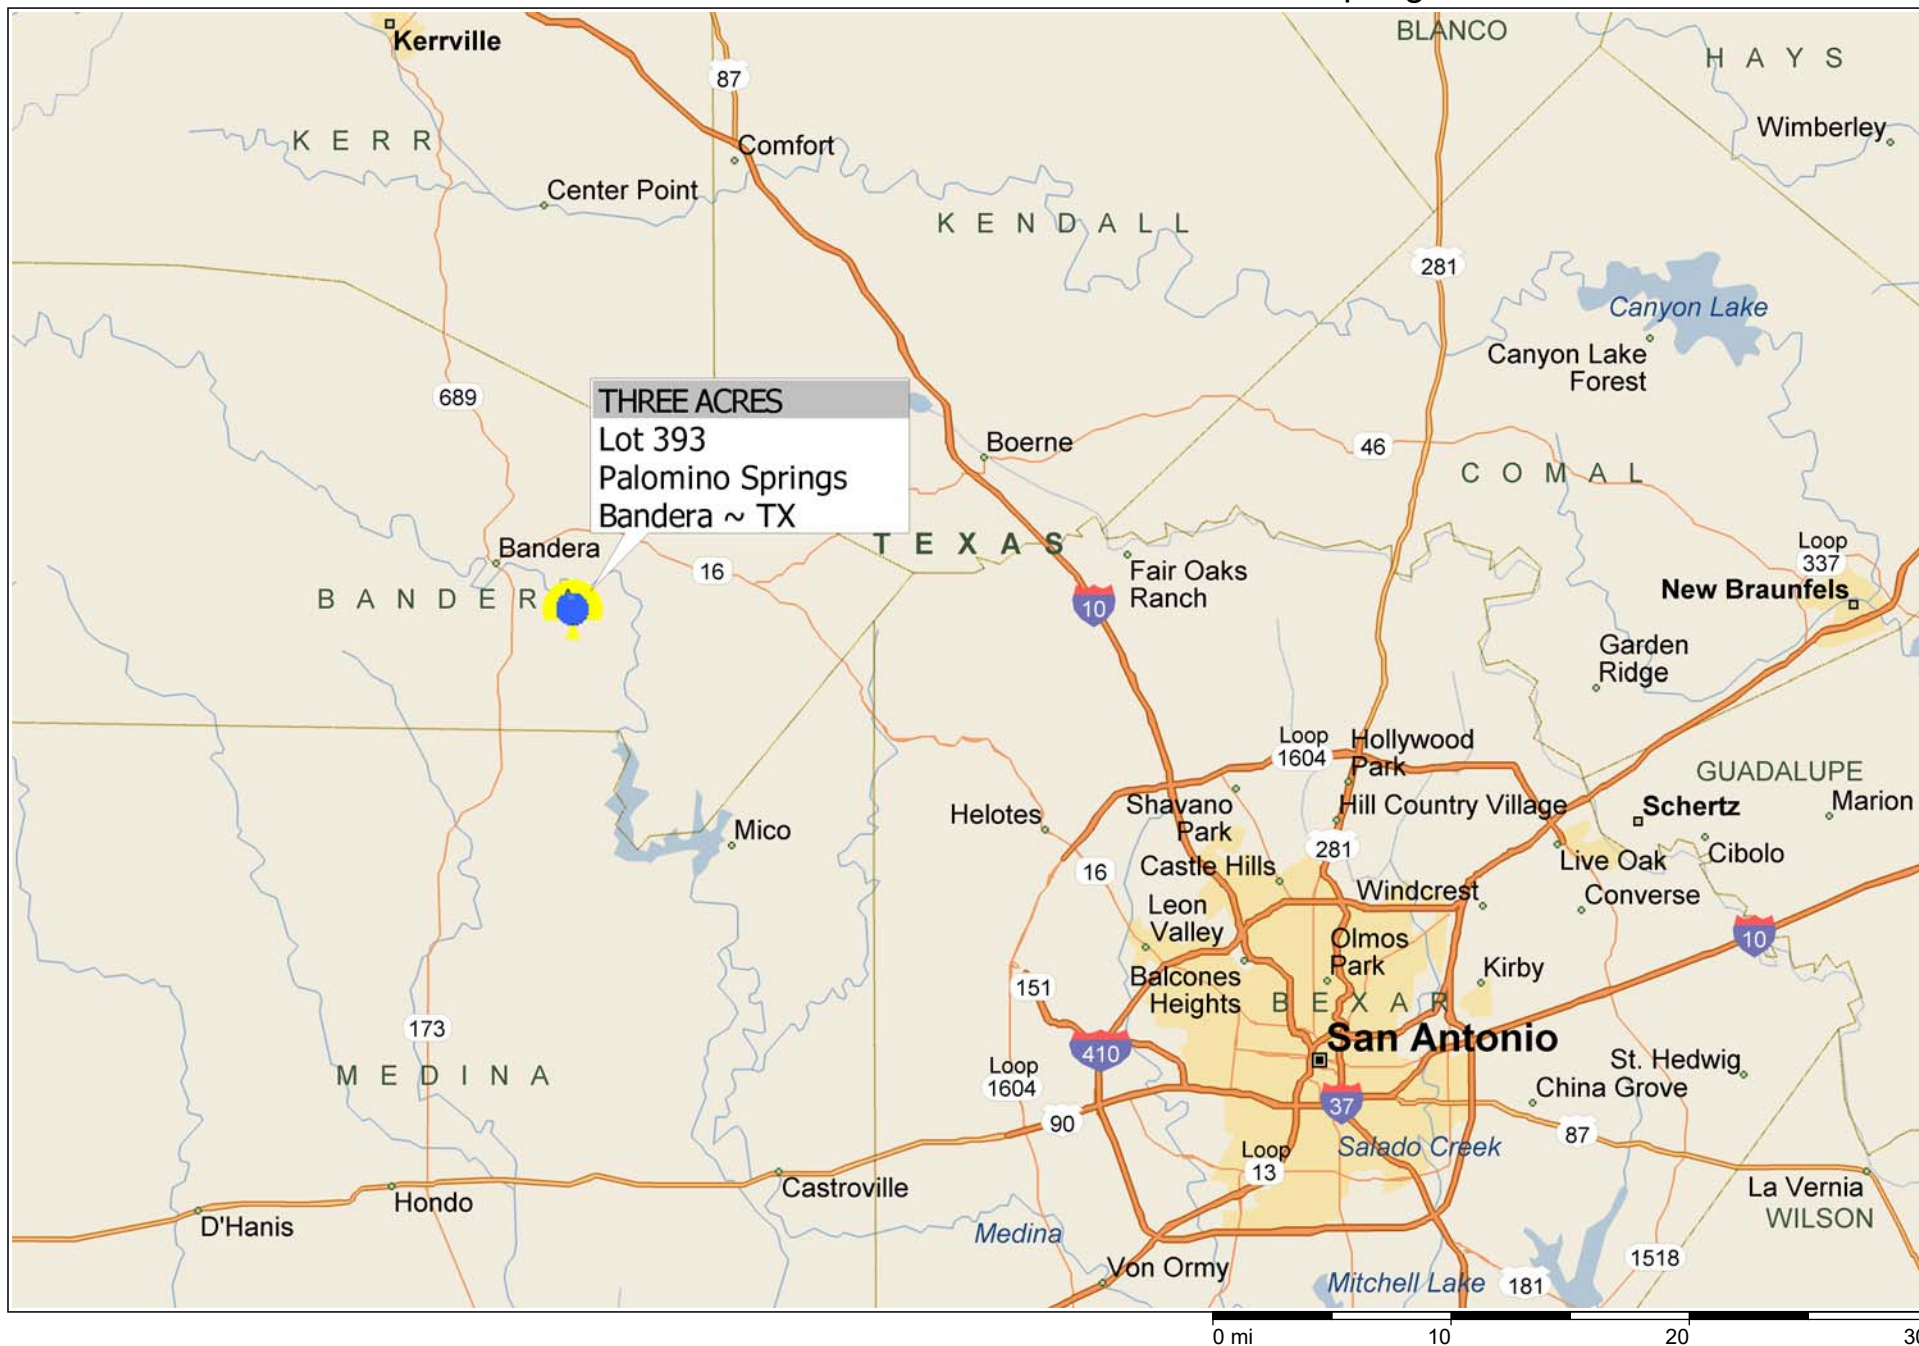

\*\*\* THREE ACRES ~ RIVER \*\*\* Lot 393 Palomino Springs

Buckskin Trail

1220 FT

Palomino Springs

1200 FT

1180 FT

1140 FT

1240 FT

Buckskin Trail

Palomino Springs

1160 FT

1120 FT

1140 FT

Palomino Springs  
1200 FT

Palomino Springs

Springs

Medina River

1160 FT

1140 FT

1120 FT

1180 FT

1160 FT

1140 FT

1120 FT