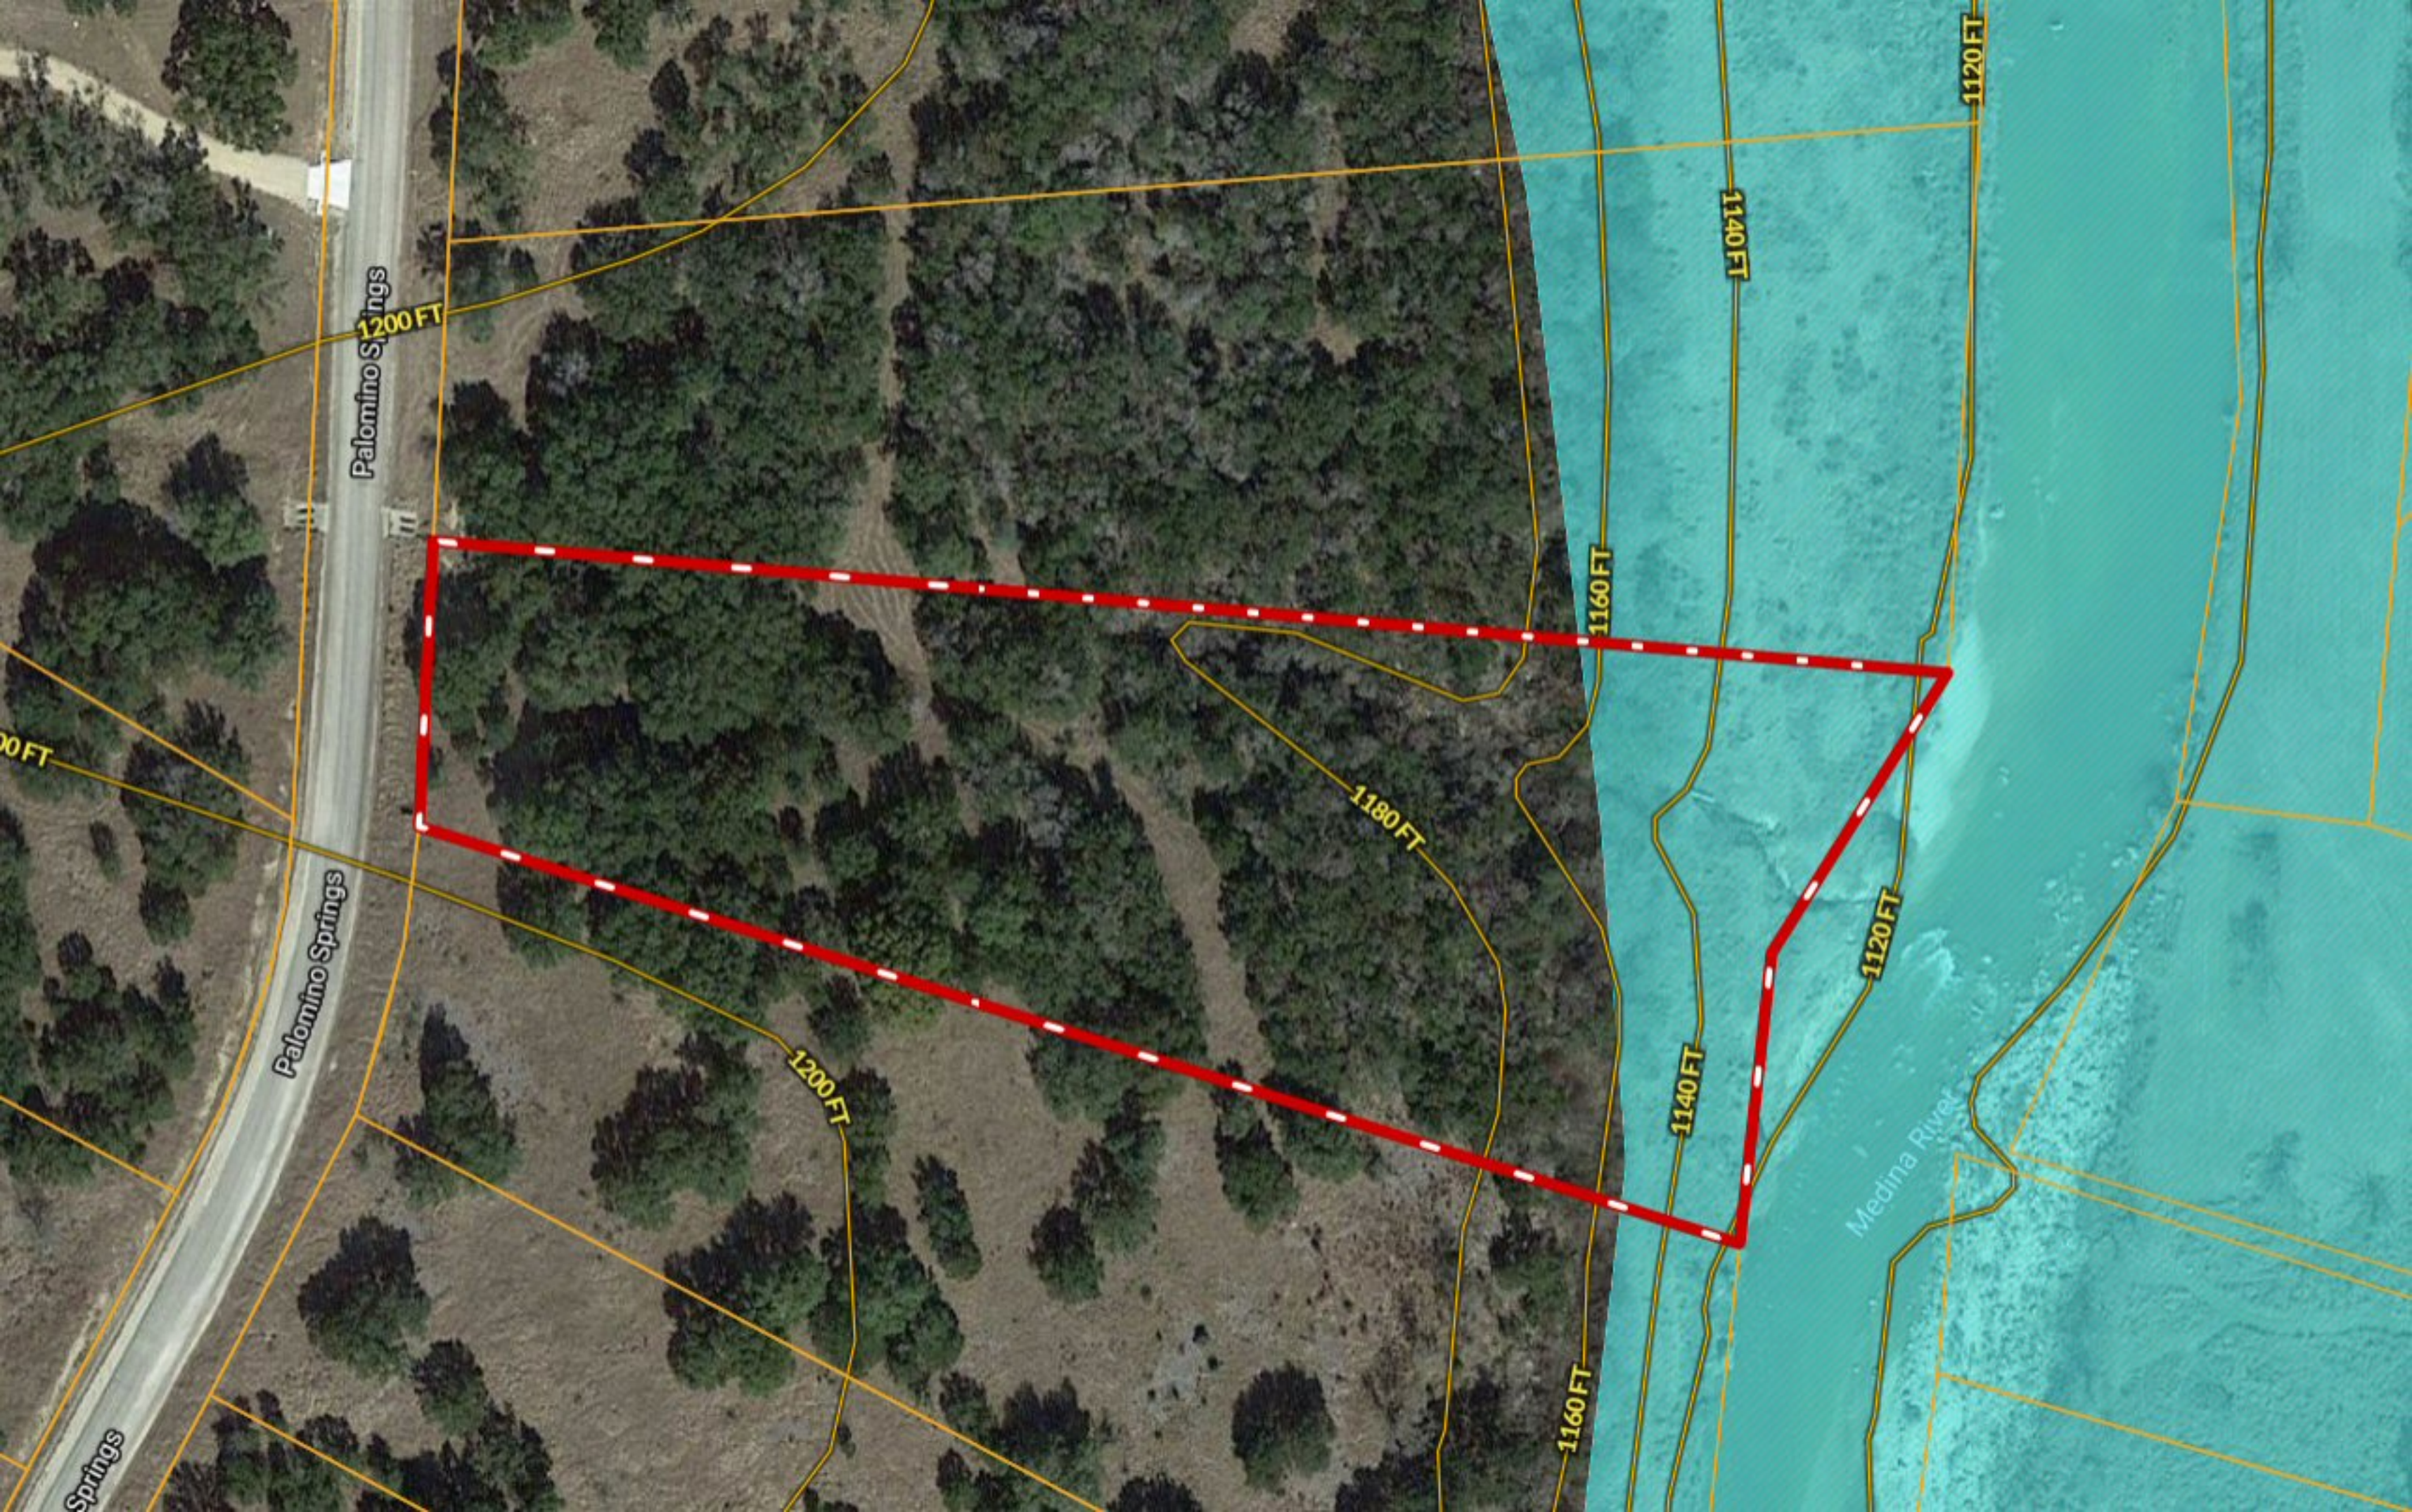

\*\*\* THREE ACRES ~ RIVER \*\*\* Lot 393 Palomino Springs

Buckskin Trail

1220 FT

Palomino Springs

1200 FT

1180 FT

1140 FT

1240 FT

Buckskin Trail

Palomino Springs

1160 FT

1120 FT

1140 FT

Palomino Springs  
1200 FT

Palomino Springs

Springs

Medina River

1160 FT

1140 FT

1120 FT

1180 FT

1160 FT

1140 FT

1120 FT

1200 FT

1200 FT