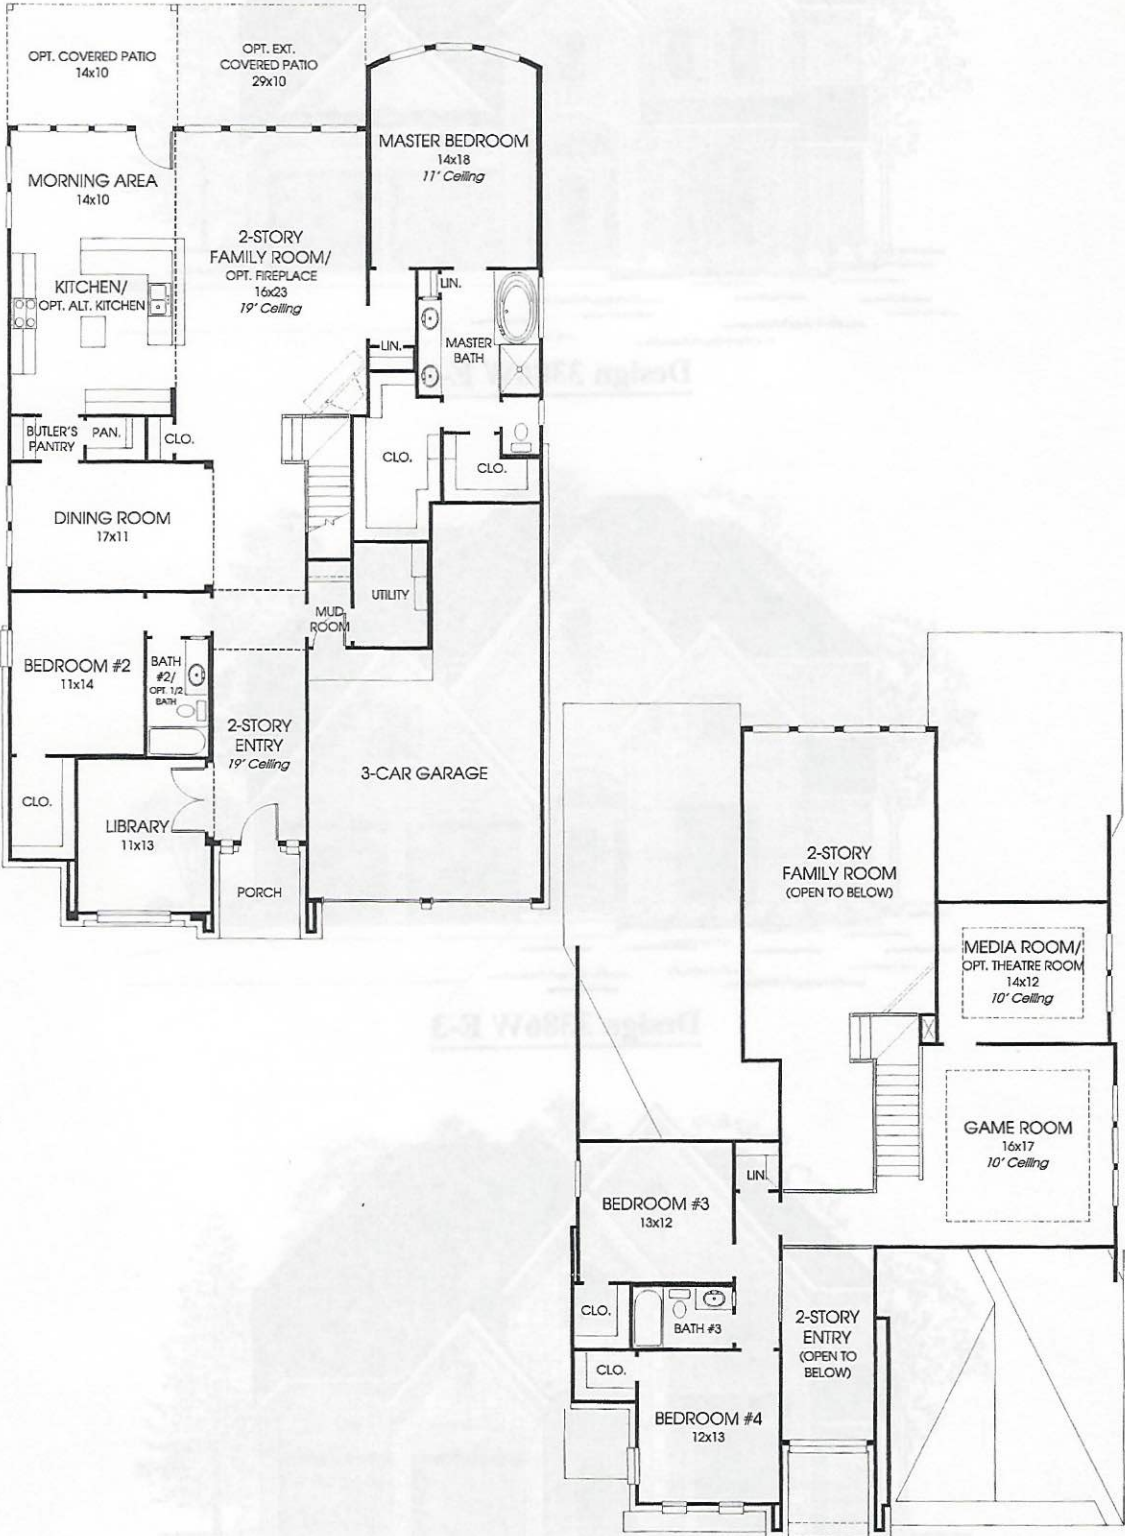

DESIGNS

Design 3386W

This home contains approximately 3,386 square feet.*

01/10/2017
(55' CL)