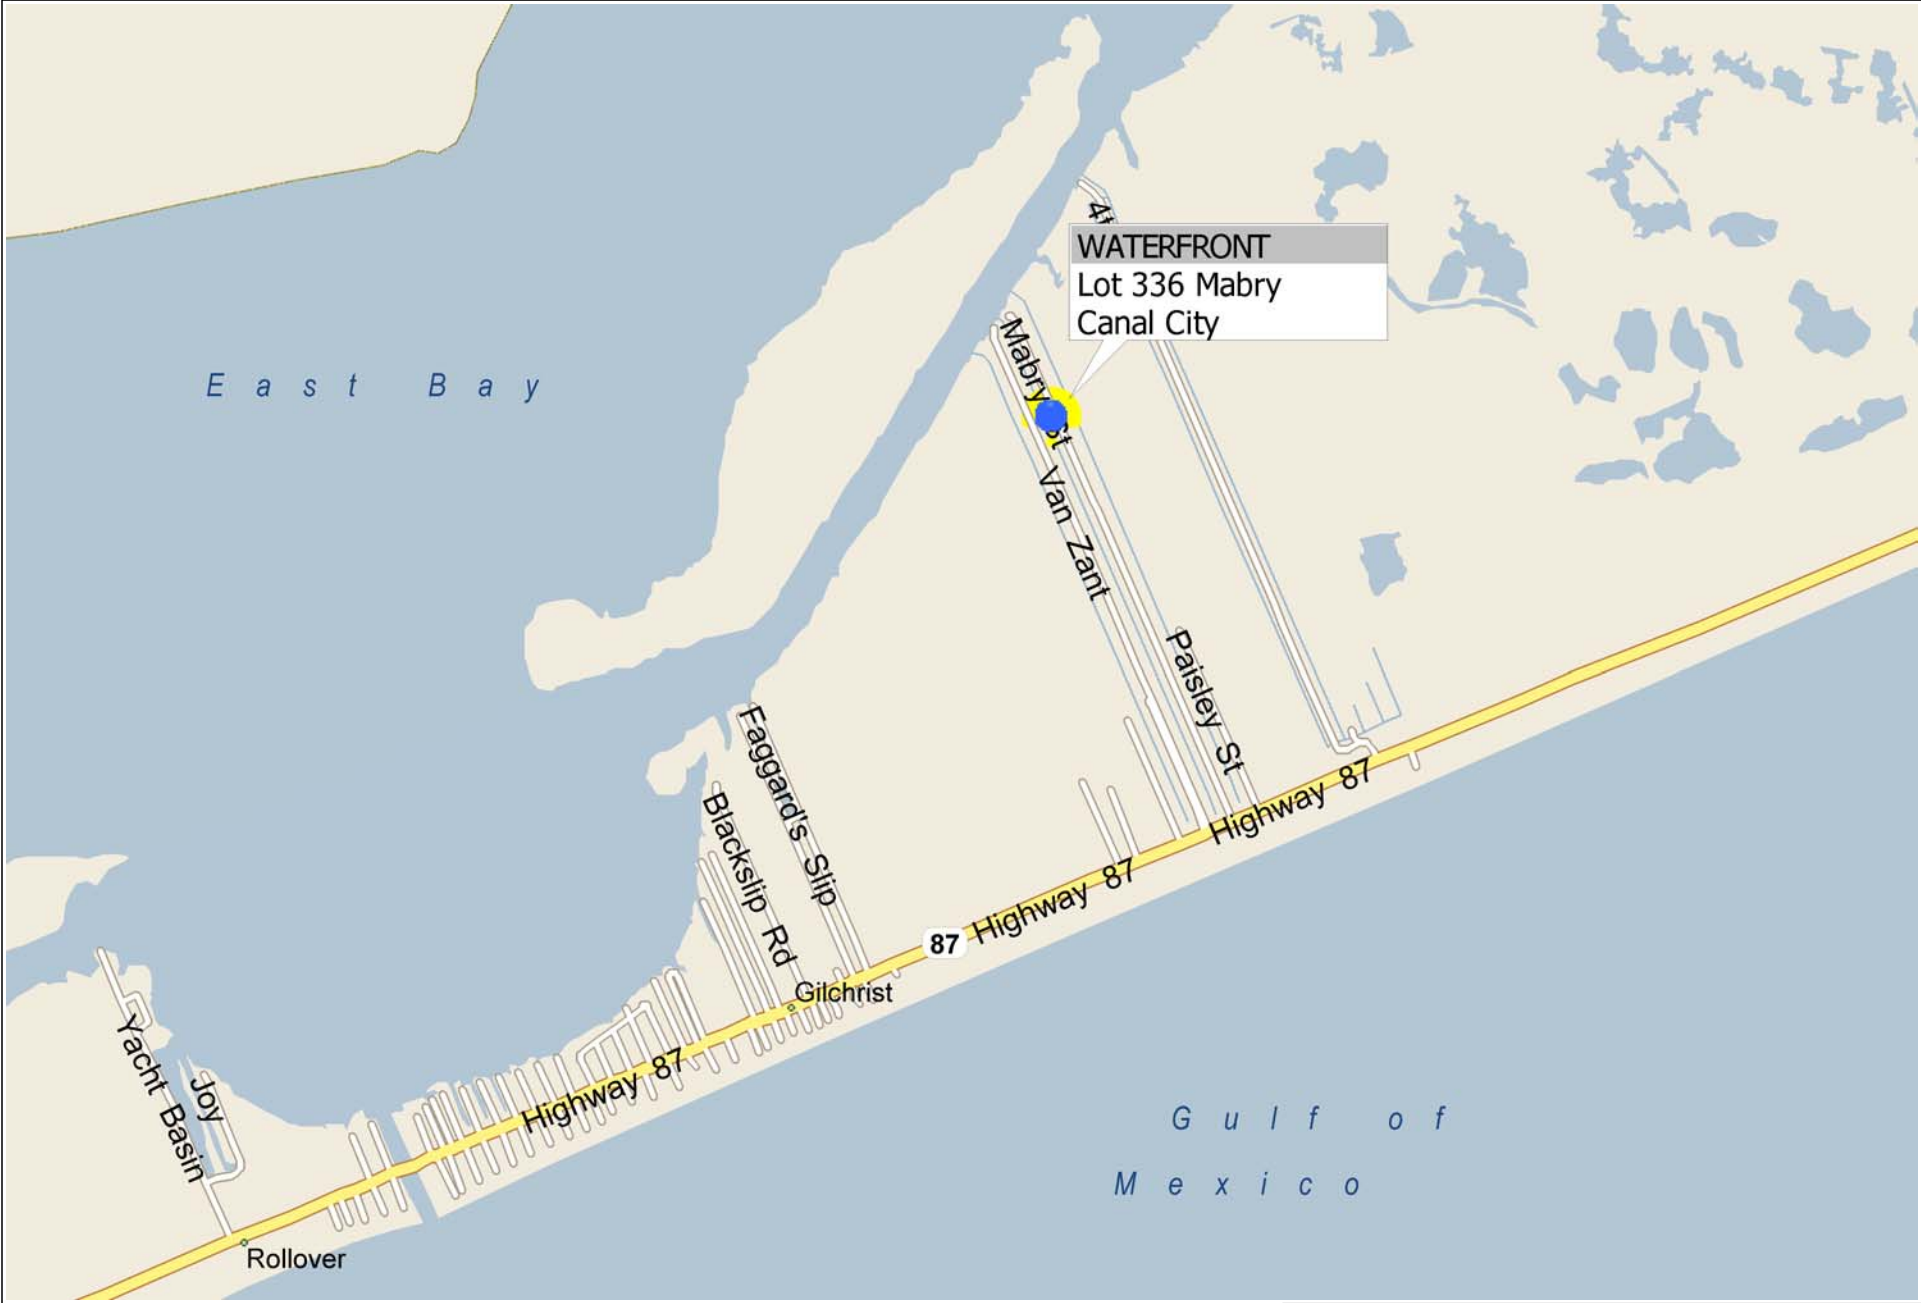

WATERFRONT *** ON CANAL *** Lot 336 Mabry ~ Gilchrist TX

Copyright © and (P) 1988–2010 Microsoft Corporation and/or its suppliers. All rights reserved. <http://www.microsoft.com/mappoint/>
Certain mapping and direction data © 2010 NAVTEQ. All rights reserved. The Data for areas of Canada includes information taken with permission from Canadian authorities, including: © Her Majesty the Queen in Right of Canada, © Queen's Printer for Ontario. NAVTEQ and NAVTEQ ON BOARD are trademarks of NAVTEQ. © 2010 Tele Atlas North America, Inc. All rights reserved. Tele Atlas and Tele Atlas North America are trademarks of Tele Atlas, Inc. © 2010 by Applied Geographic Systems. All rights reserved.

Mussel Point

5FT

5FT

5FT

5FT

5FT Texas St

© 2020 Google

© 2020 Google