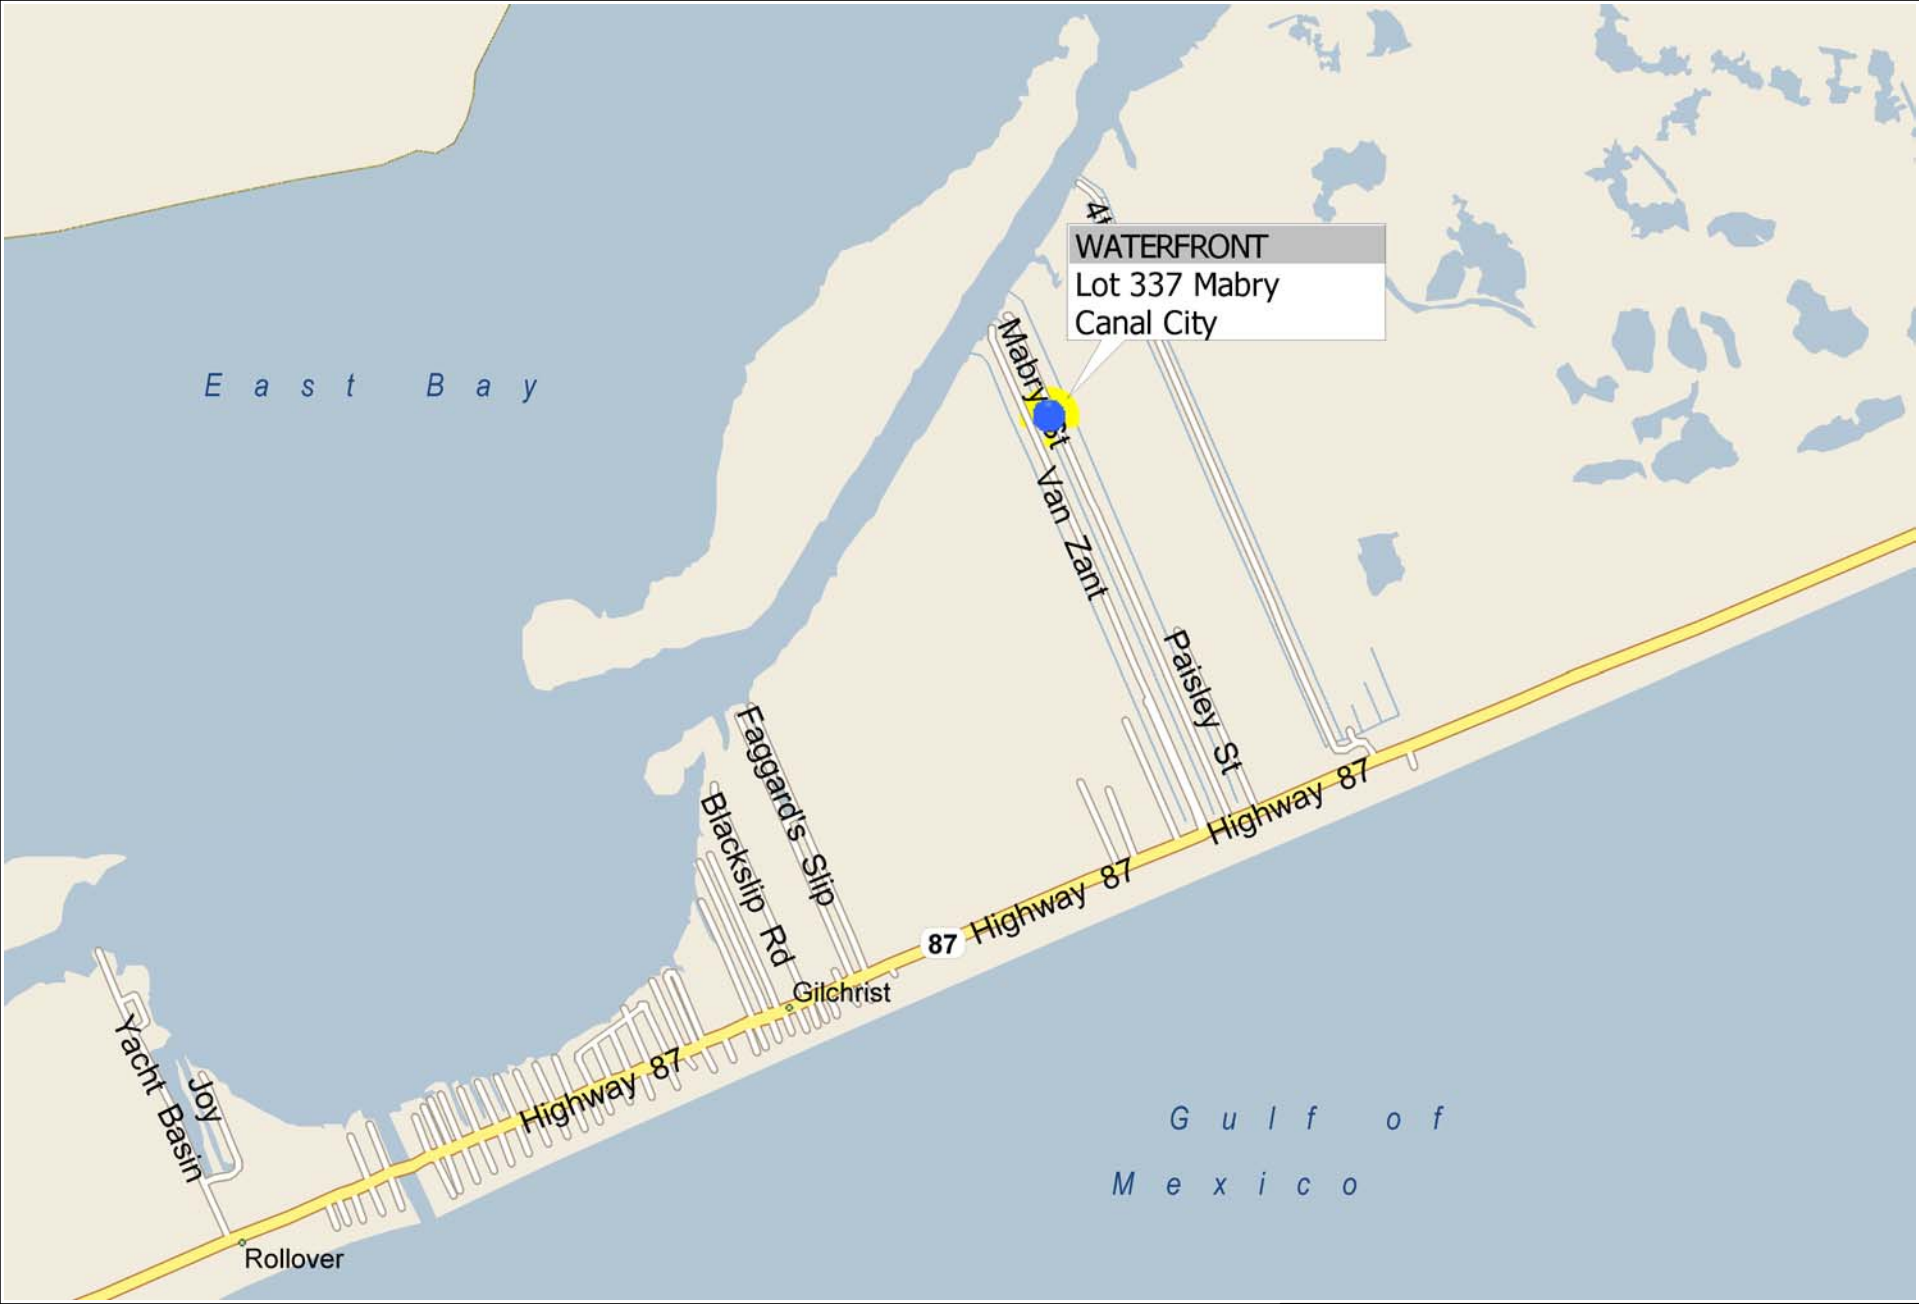

WATERFRONT *** ON CANAL *** Lot 337 Mabry ~ Gilchrist TX

Copyright © and (P) 1988–2010 Microsoft Corporation and/or its suppliers. All rights reserved. <http://www.microsoft.com/mappoint/>
Certain mapping and direction data © 2010 NAVTEQ. All rights reserved. The Data for areas of Canada includes information taken with permission from Canadian authorities, including: © Her Majesty the Queen in Right of Canada, © Queen's Printer for Ontario. NAVTEQ and NAVTEQ ON BOARD are trademarks of NAVTEQ. © 2010 Tele Atlas North America, Inc. All rights reserved. Tele Atlas and Tele Atlas North America are trademarks of Tele Atlas, Inc. © 2010 by Applied Geographic Systems. All rights reserved.

Mussel Point

© 2020 Google

© 2020 Google

Van Sant

Mabry

Mabry

172340

172341