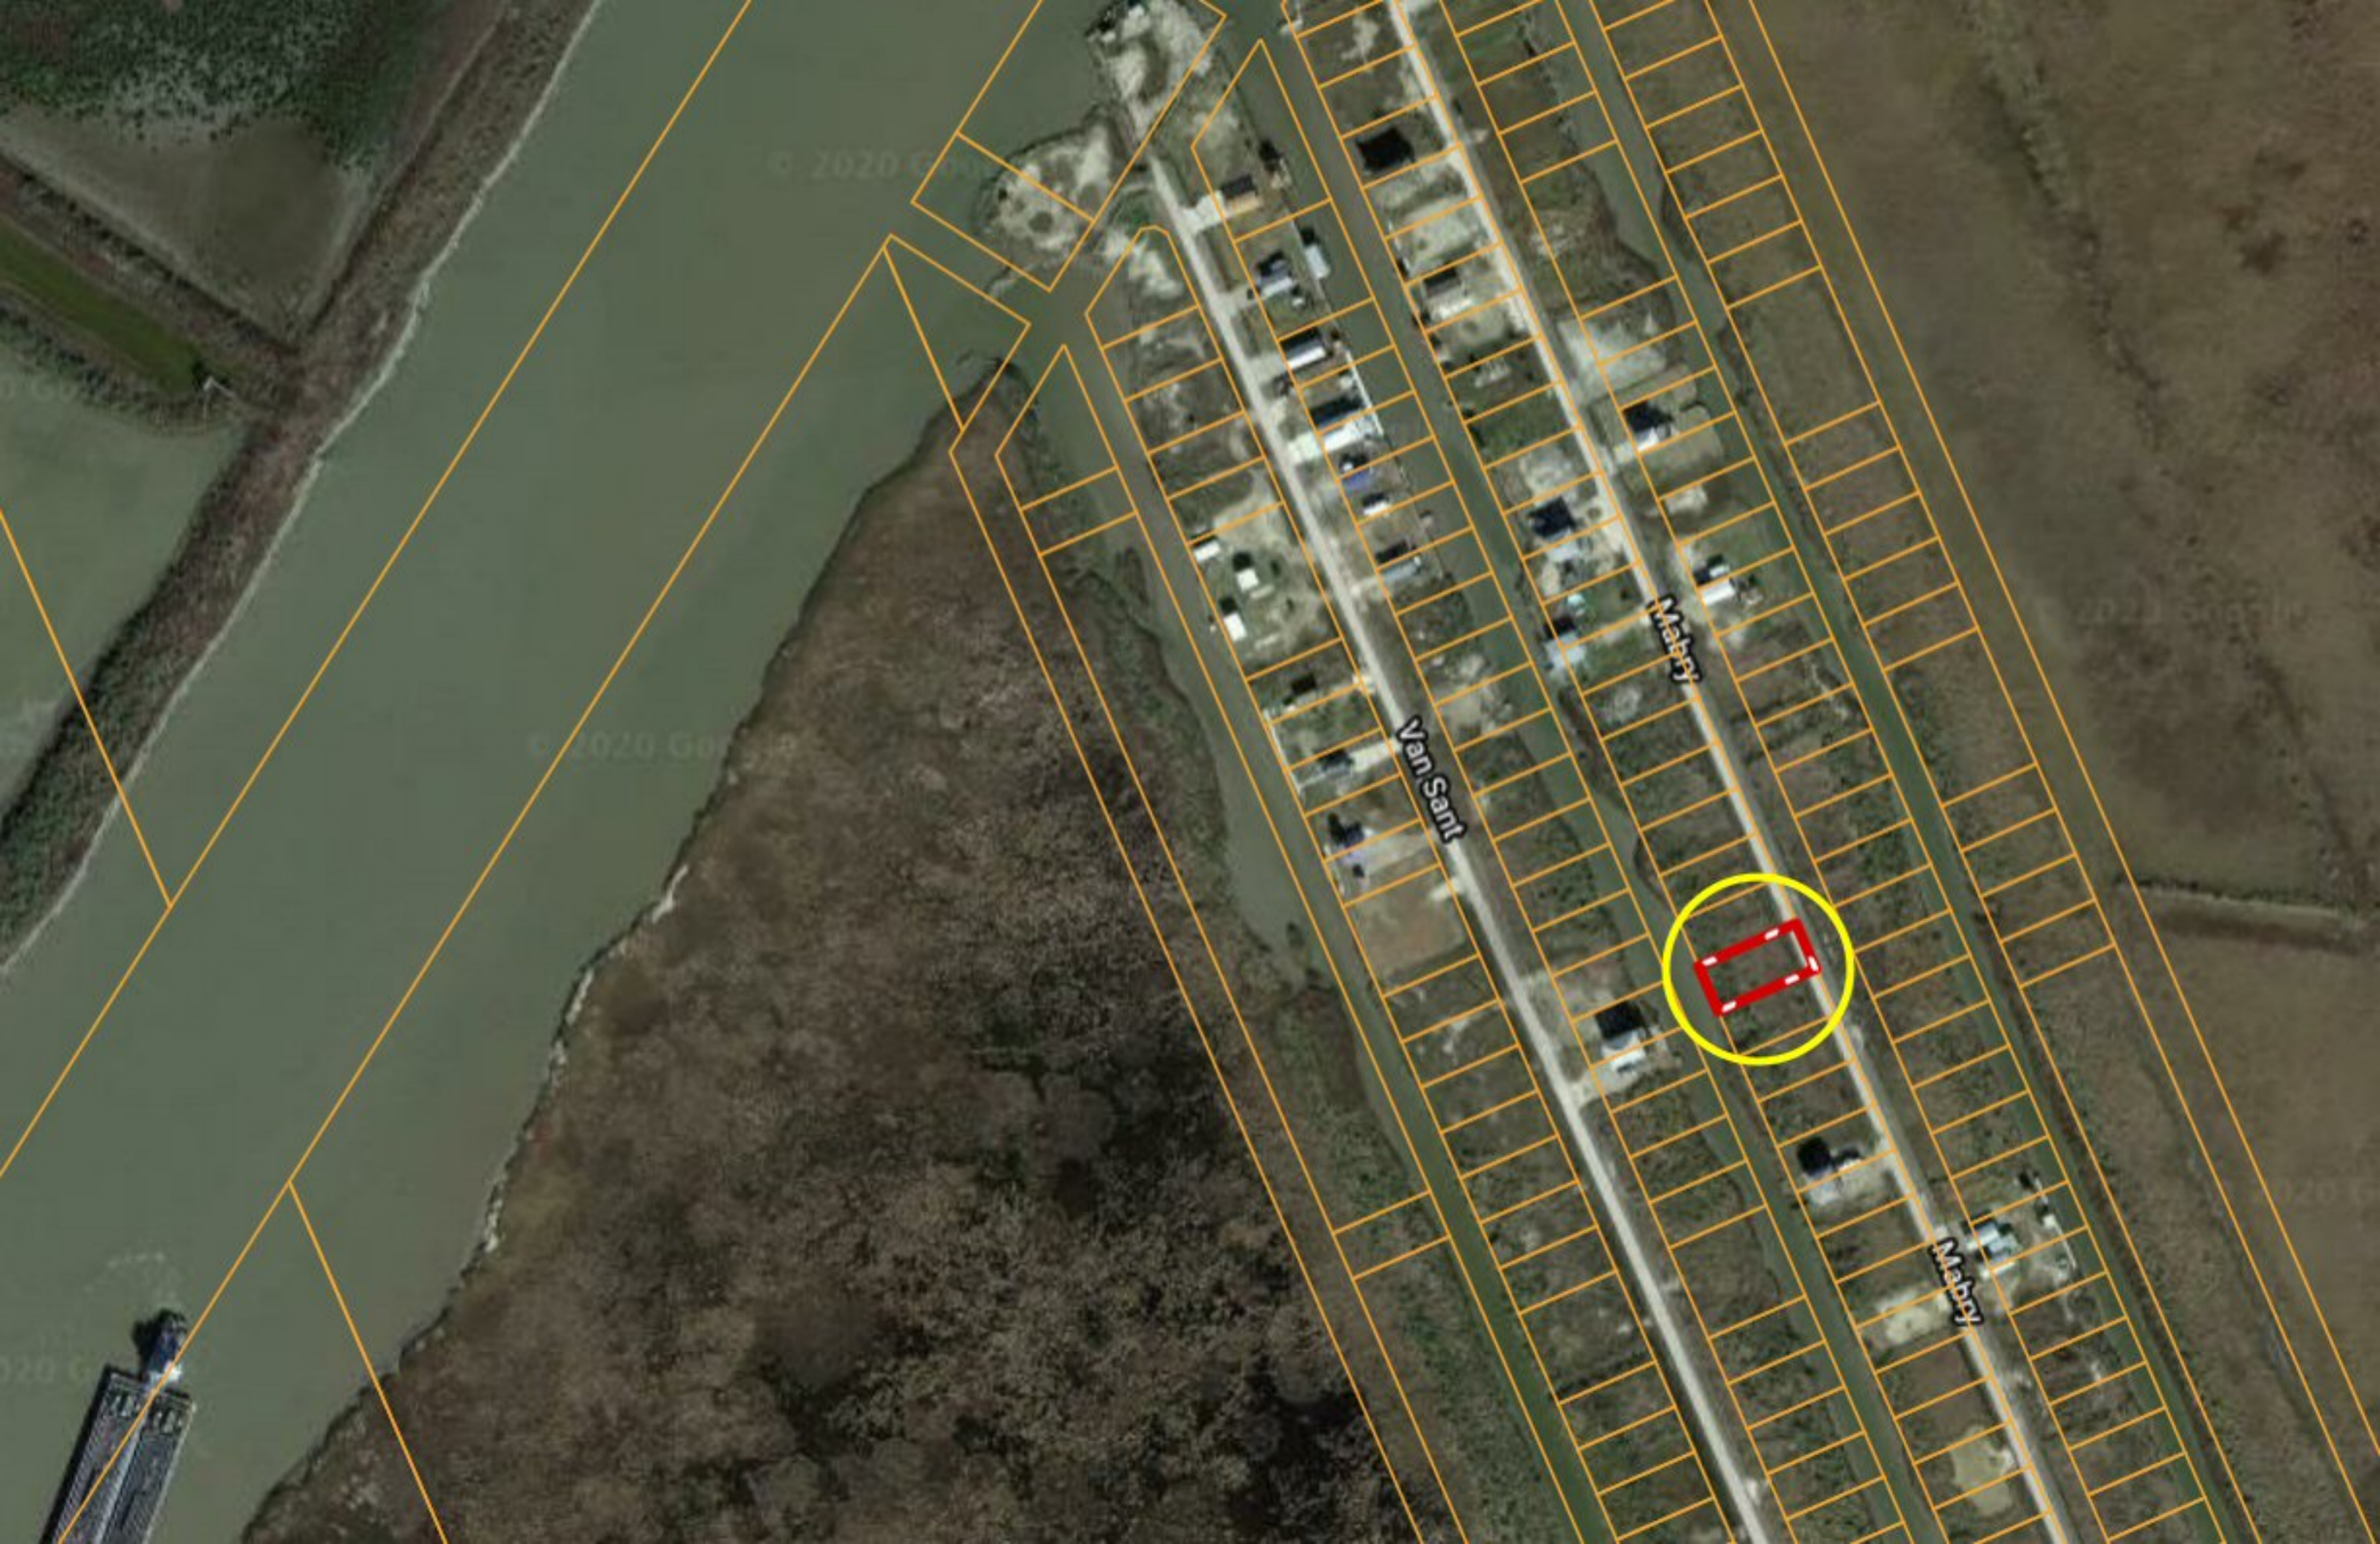

WATERFRONT *** ON CANAL *** Lot 337 Mabry ~ Gilchrist TX

Copyright © and (P) 1988–2010 Microsoft Corporation and/or its suppliers. All rights reserved. <http://www.microsoft.com/mappoint/>
Certain mapping and direction data © 2010 NAVTEQ. All rights reserved. The Data for areas of Canada includes information taken with permission from Canadian authorities, including: © Her Majesty the Queen in Right of Canada, © Queen's Printer for Ontario. NAVTEQ and NAVTEQ ON BOARD are trademarks of NAVTEQ. © 2010 Tele Atlas North America, Inc. All rights reserved. Tele Atlas and Tele Atlas North America are trademarks of Tele Atlas, Inc. © 2010 by Applied Geographic Systems. All rights reserved.

Mussel Point

© 2020 Google

© 2020 Google

Van Sant

Mabry

Mabry

172340

172341