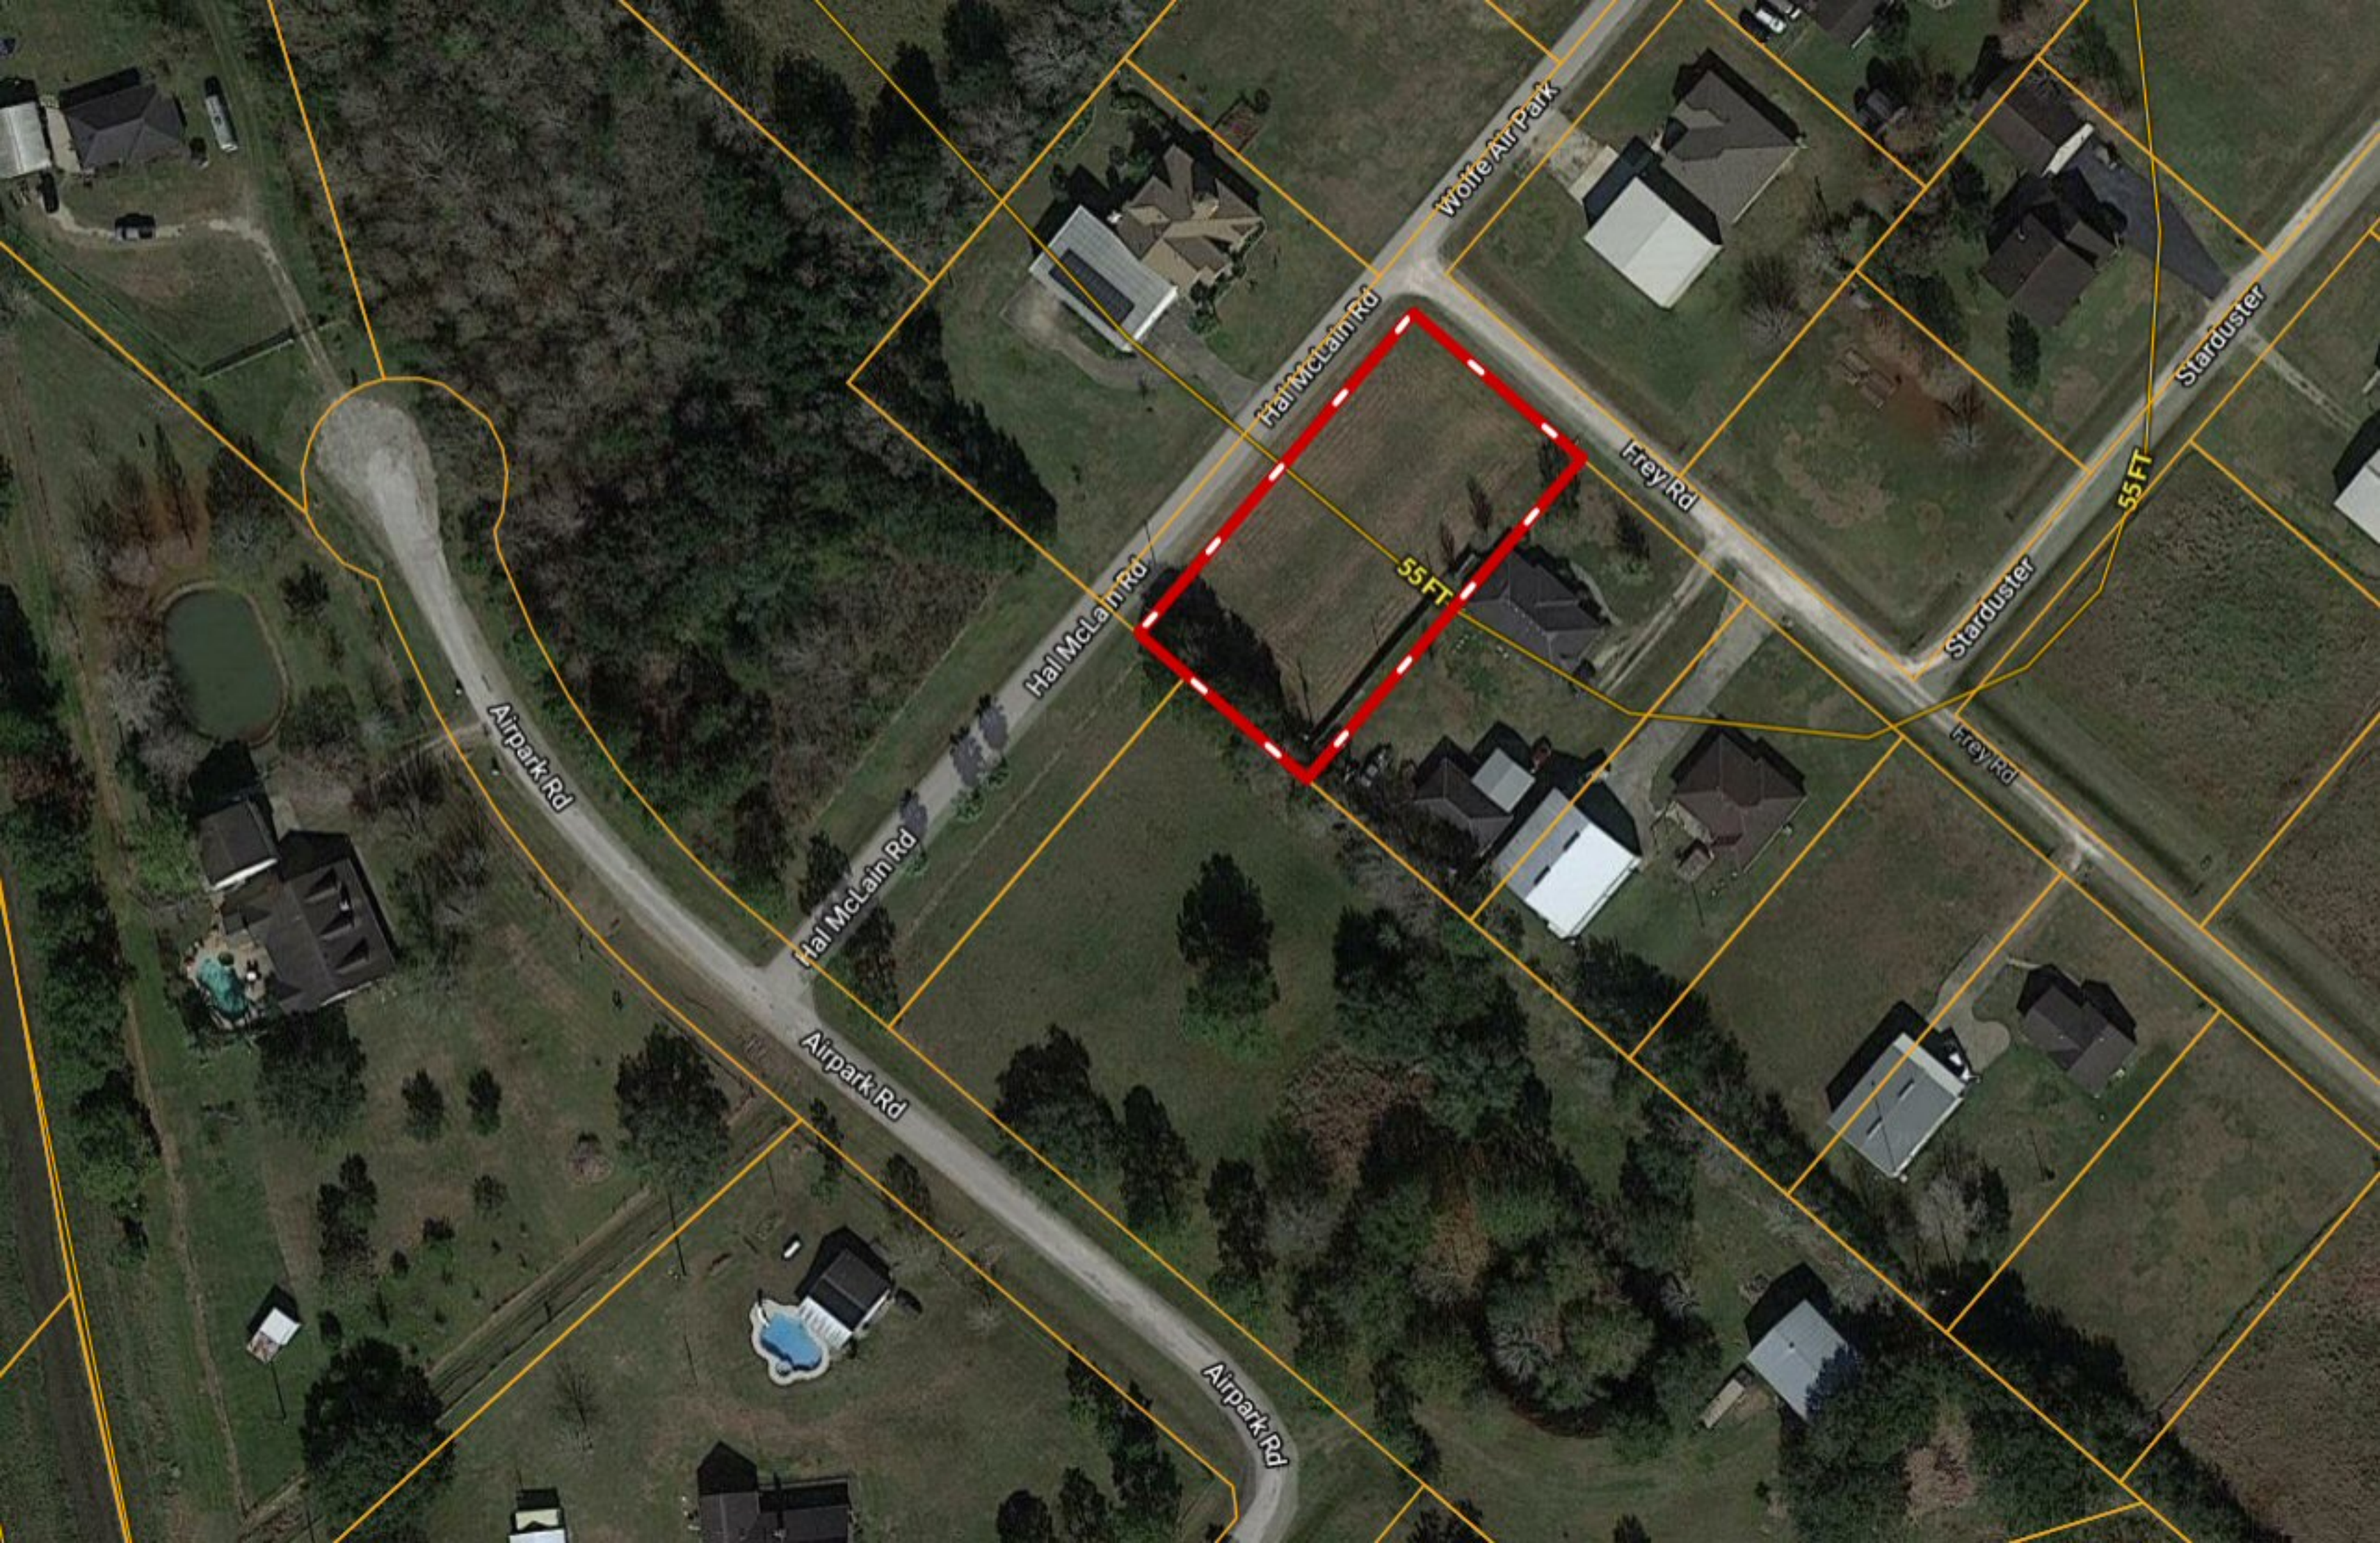

Airpark Rd

Hal McLain Rd

Airpark Rd

Airpark Rd

Hal McLain Rd

Hal McLain Rd

Wolfe Air Park

Frey Rd

Starduster

Frey Rd

Starduster

55 FT

55 FT