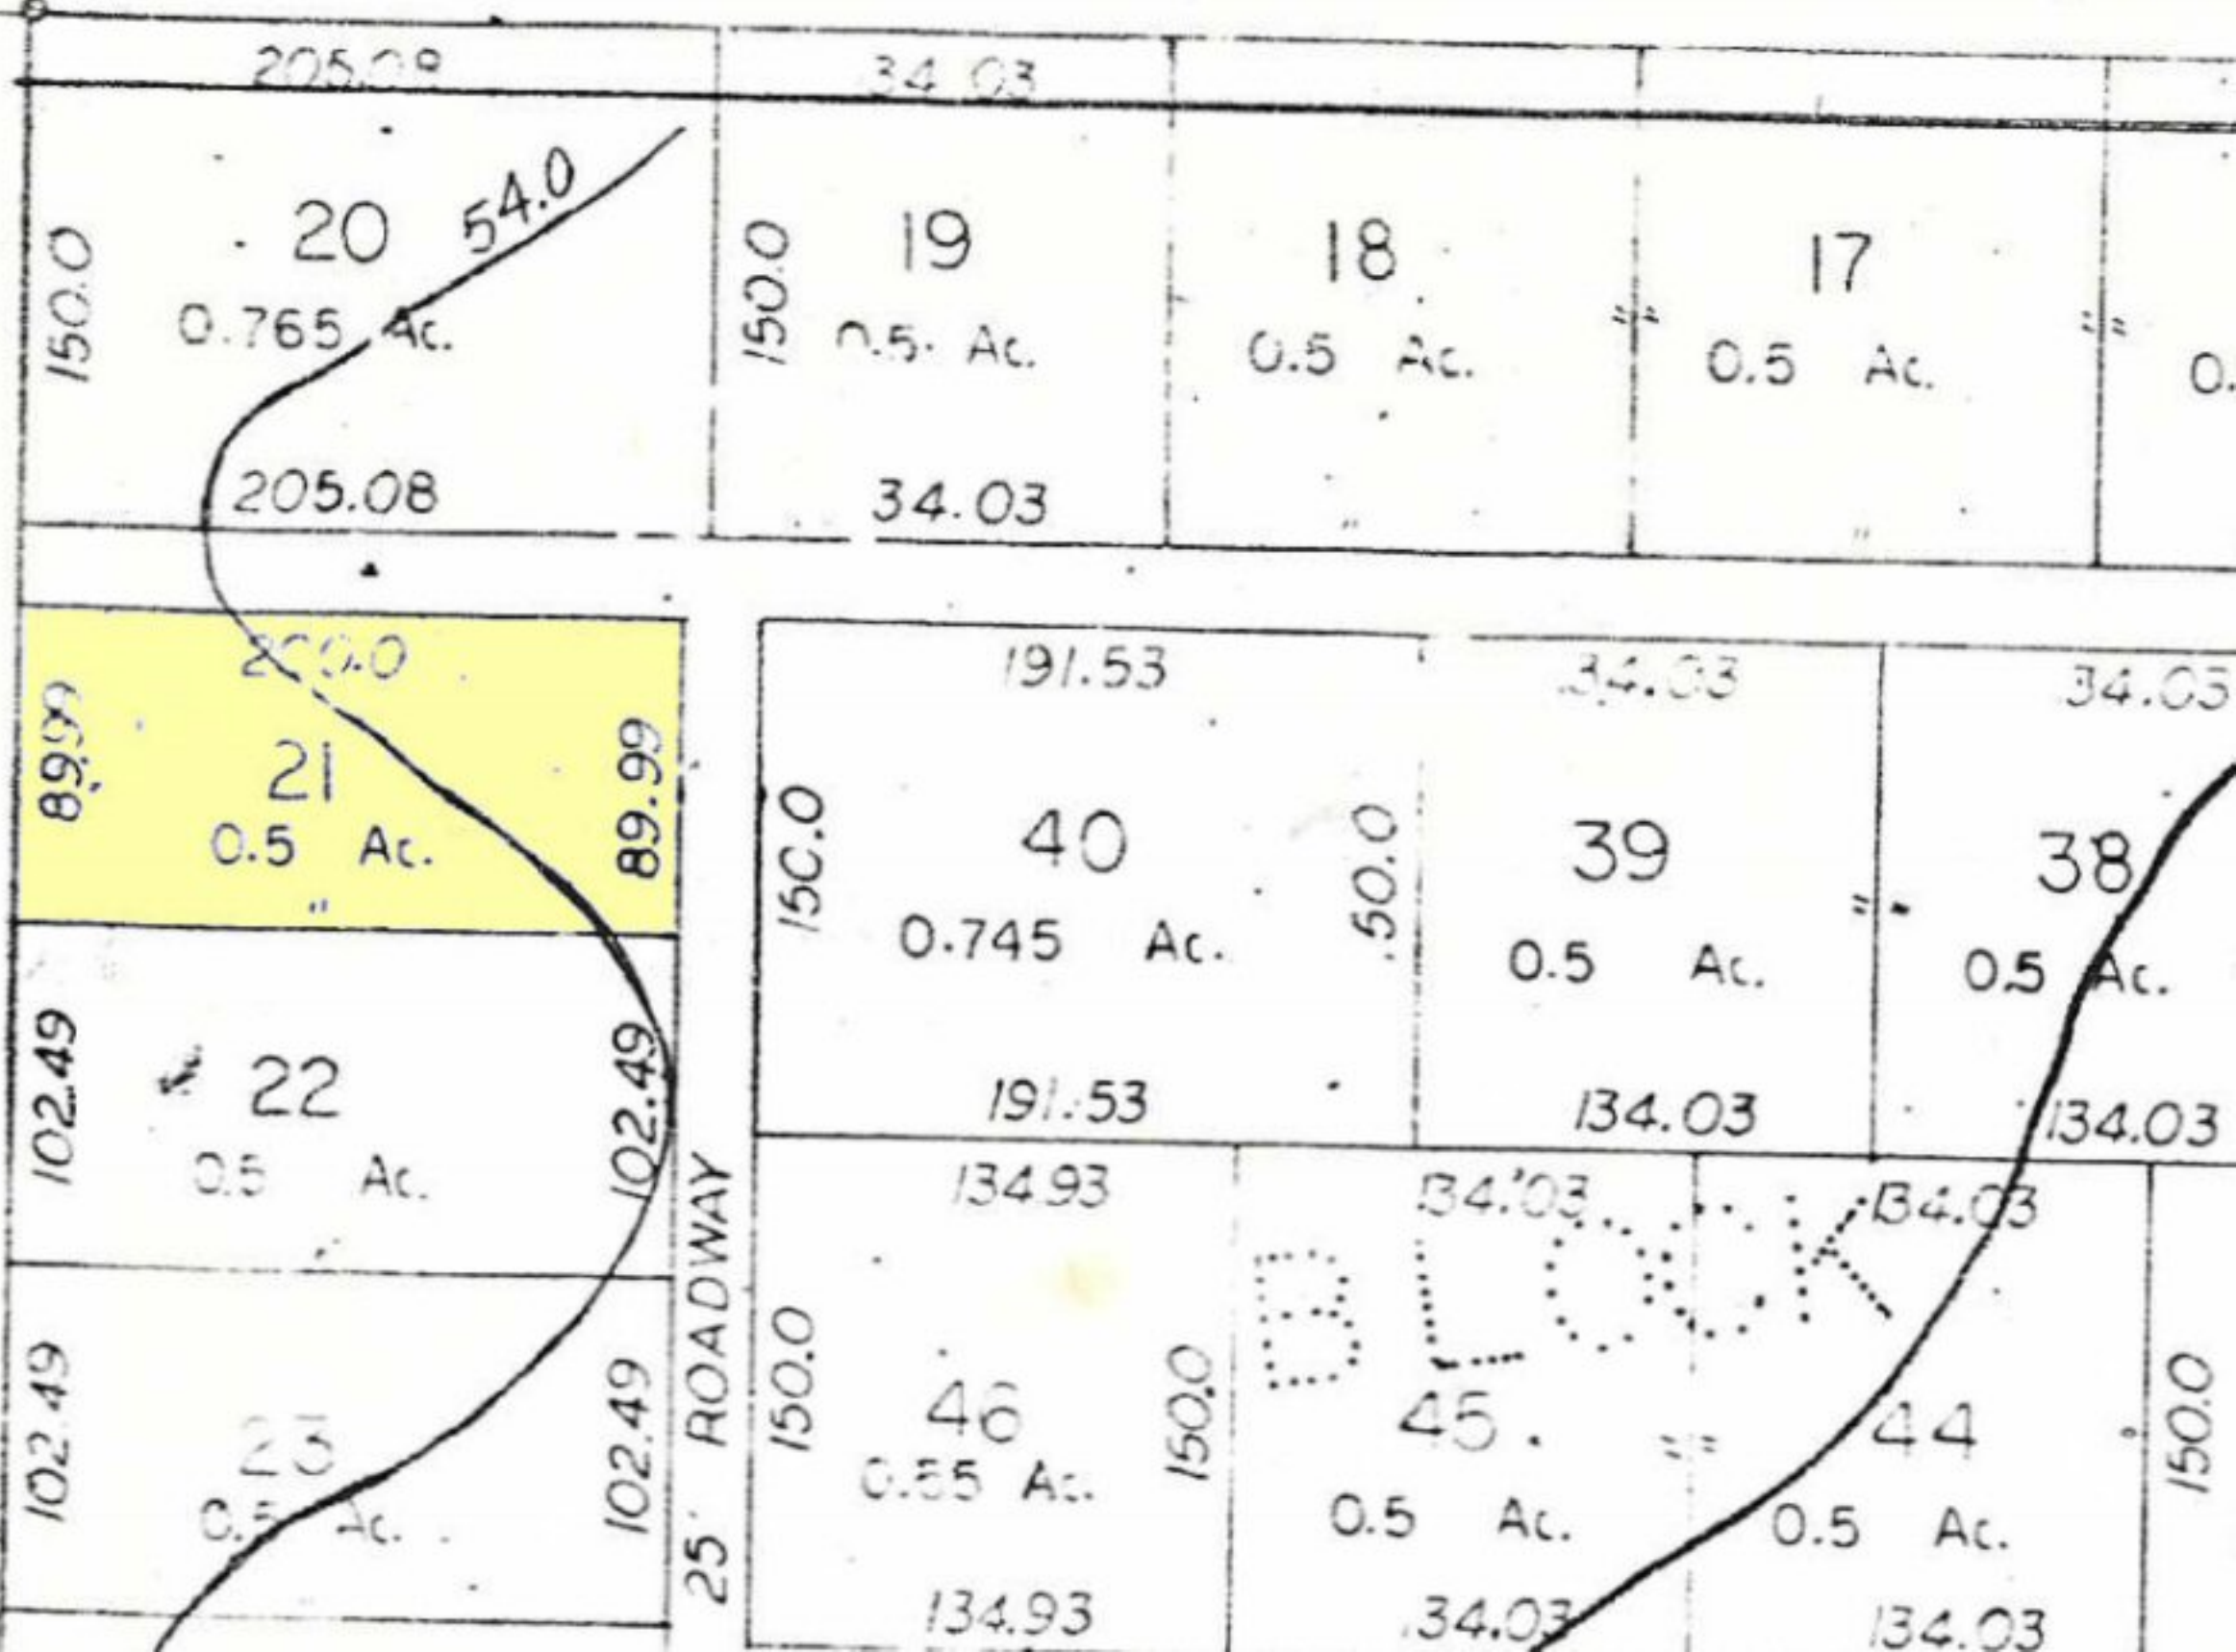

*** Hangar Lot *** Lot 21 Hal McClain Rd ~ Wolfe Airpark

55 FT

55 FT

55 FT

50 FT

50 FT

55 FT

50 FT

Marvel Cemetery

Wolfe Airpark

Belcher Rd

Airpark Rd

Crestridge St

Cemetery Rd

55 FT

50 FT