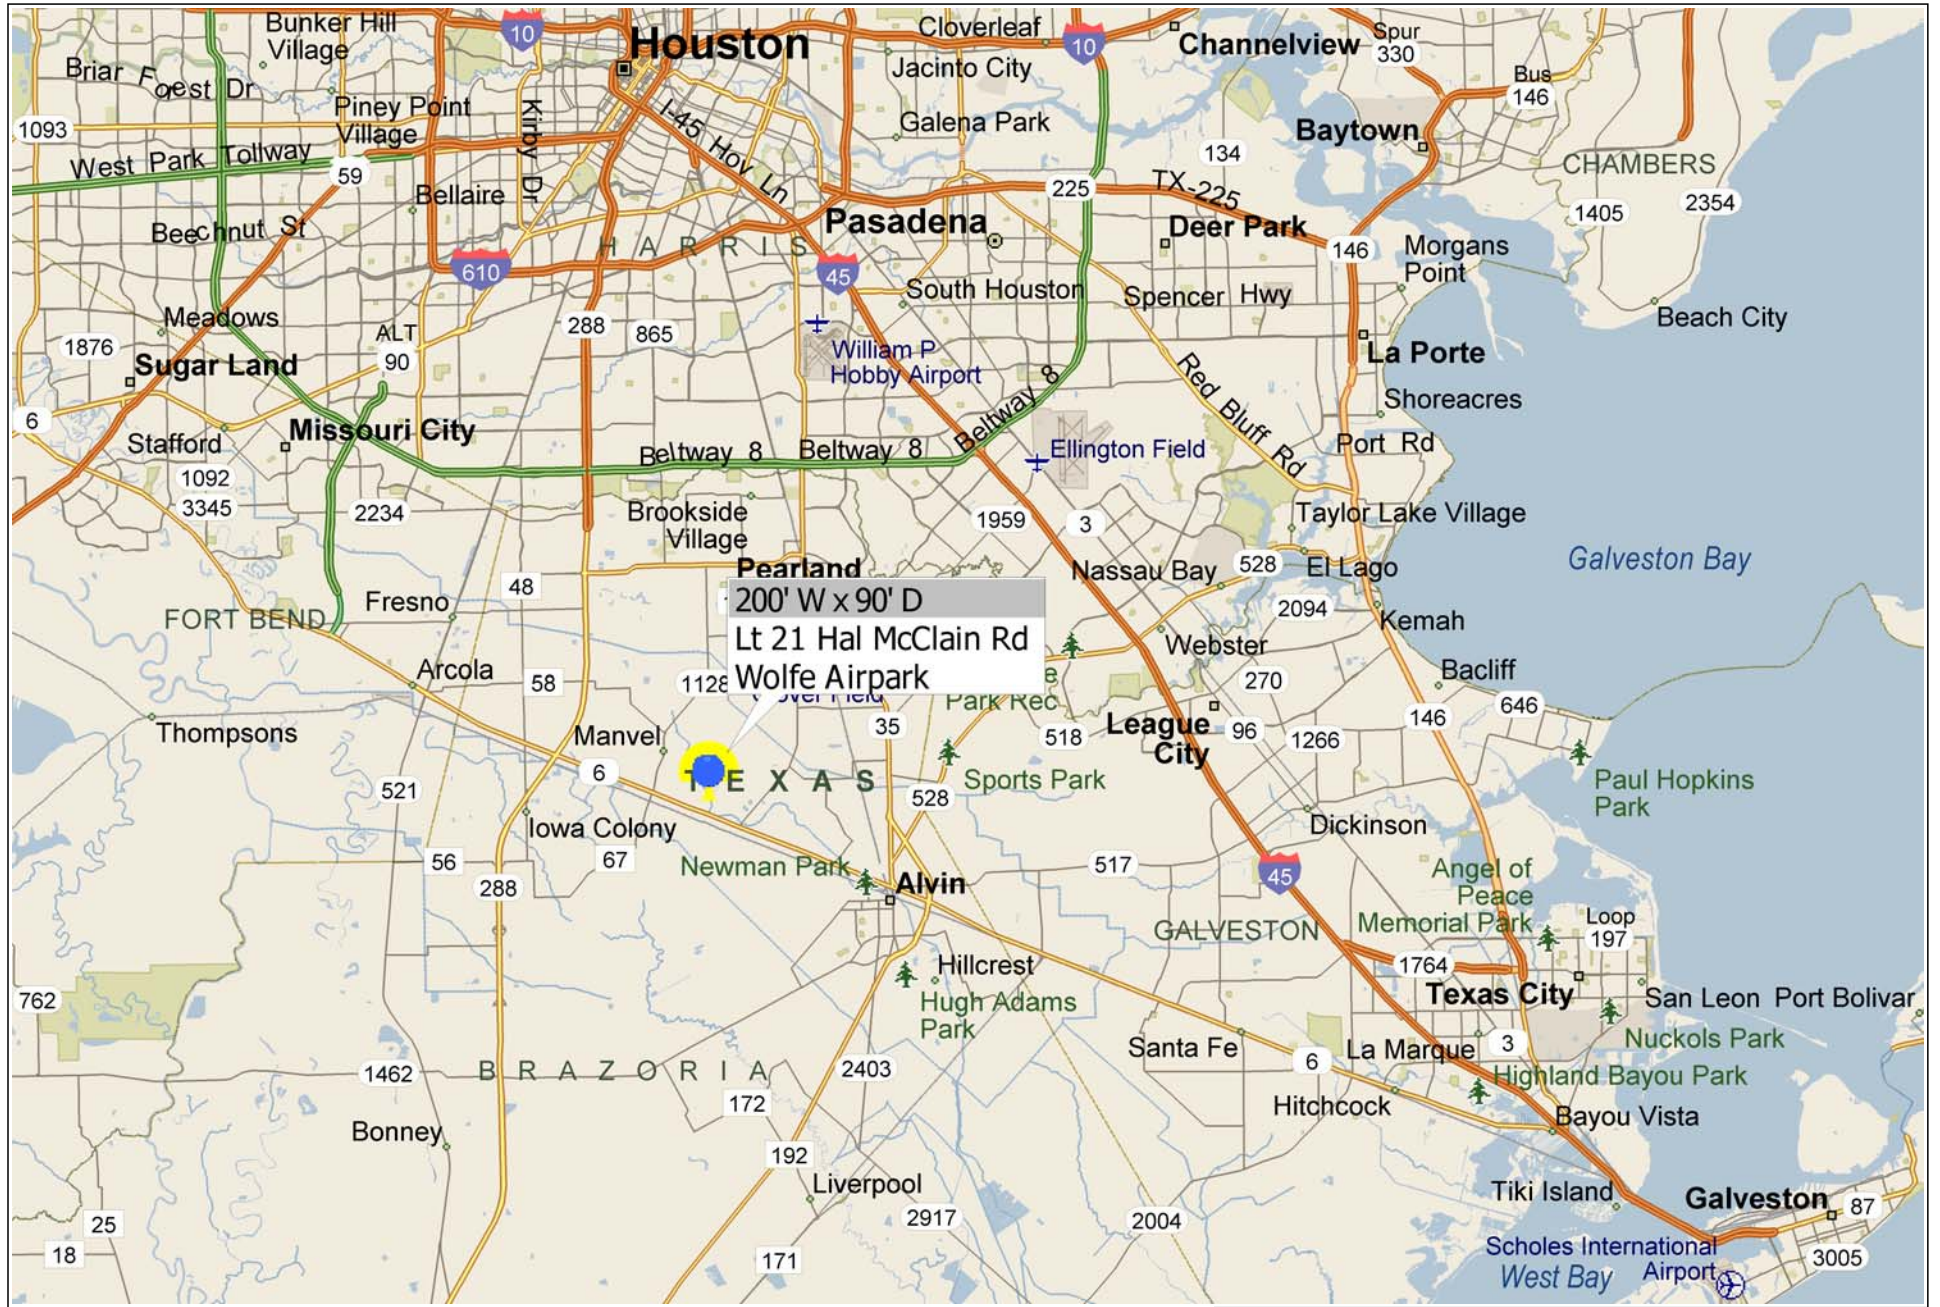

*** Hangar Lot *** Lot 21 Hal McClain Rd ~ Wolfe Airpark

55 FT

55 FT

55 FT

50 FT

50 FT

55 FT

50 FT

Marvel Cemetery

Wolfe Airpark

Belcher Rd

Airpark Rd

Crestridge St

Cemetery Rd

55 FT

50 FT

Wolfe

Chigger Cr

Frey Rd

High Melain Rd

East Way 1

East Way 2

East Way 3

Starduster