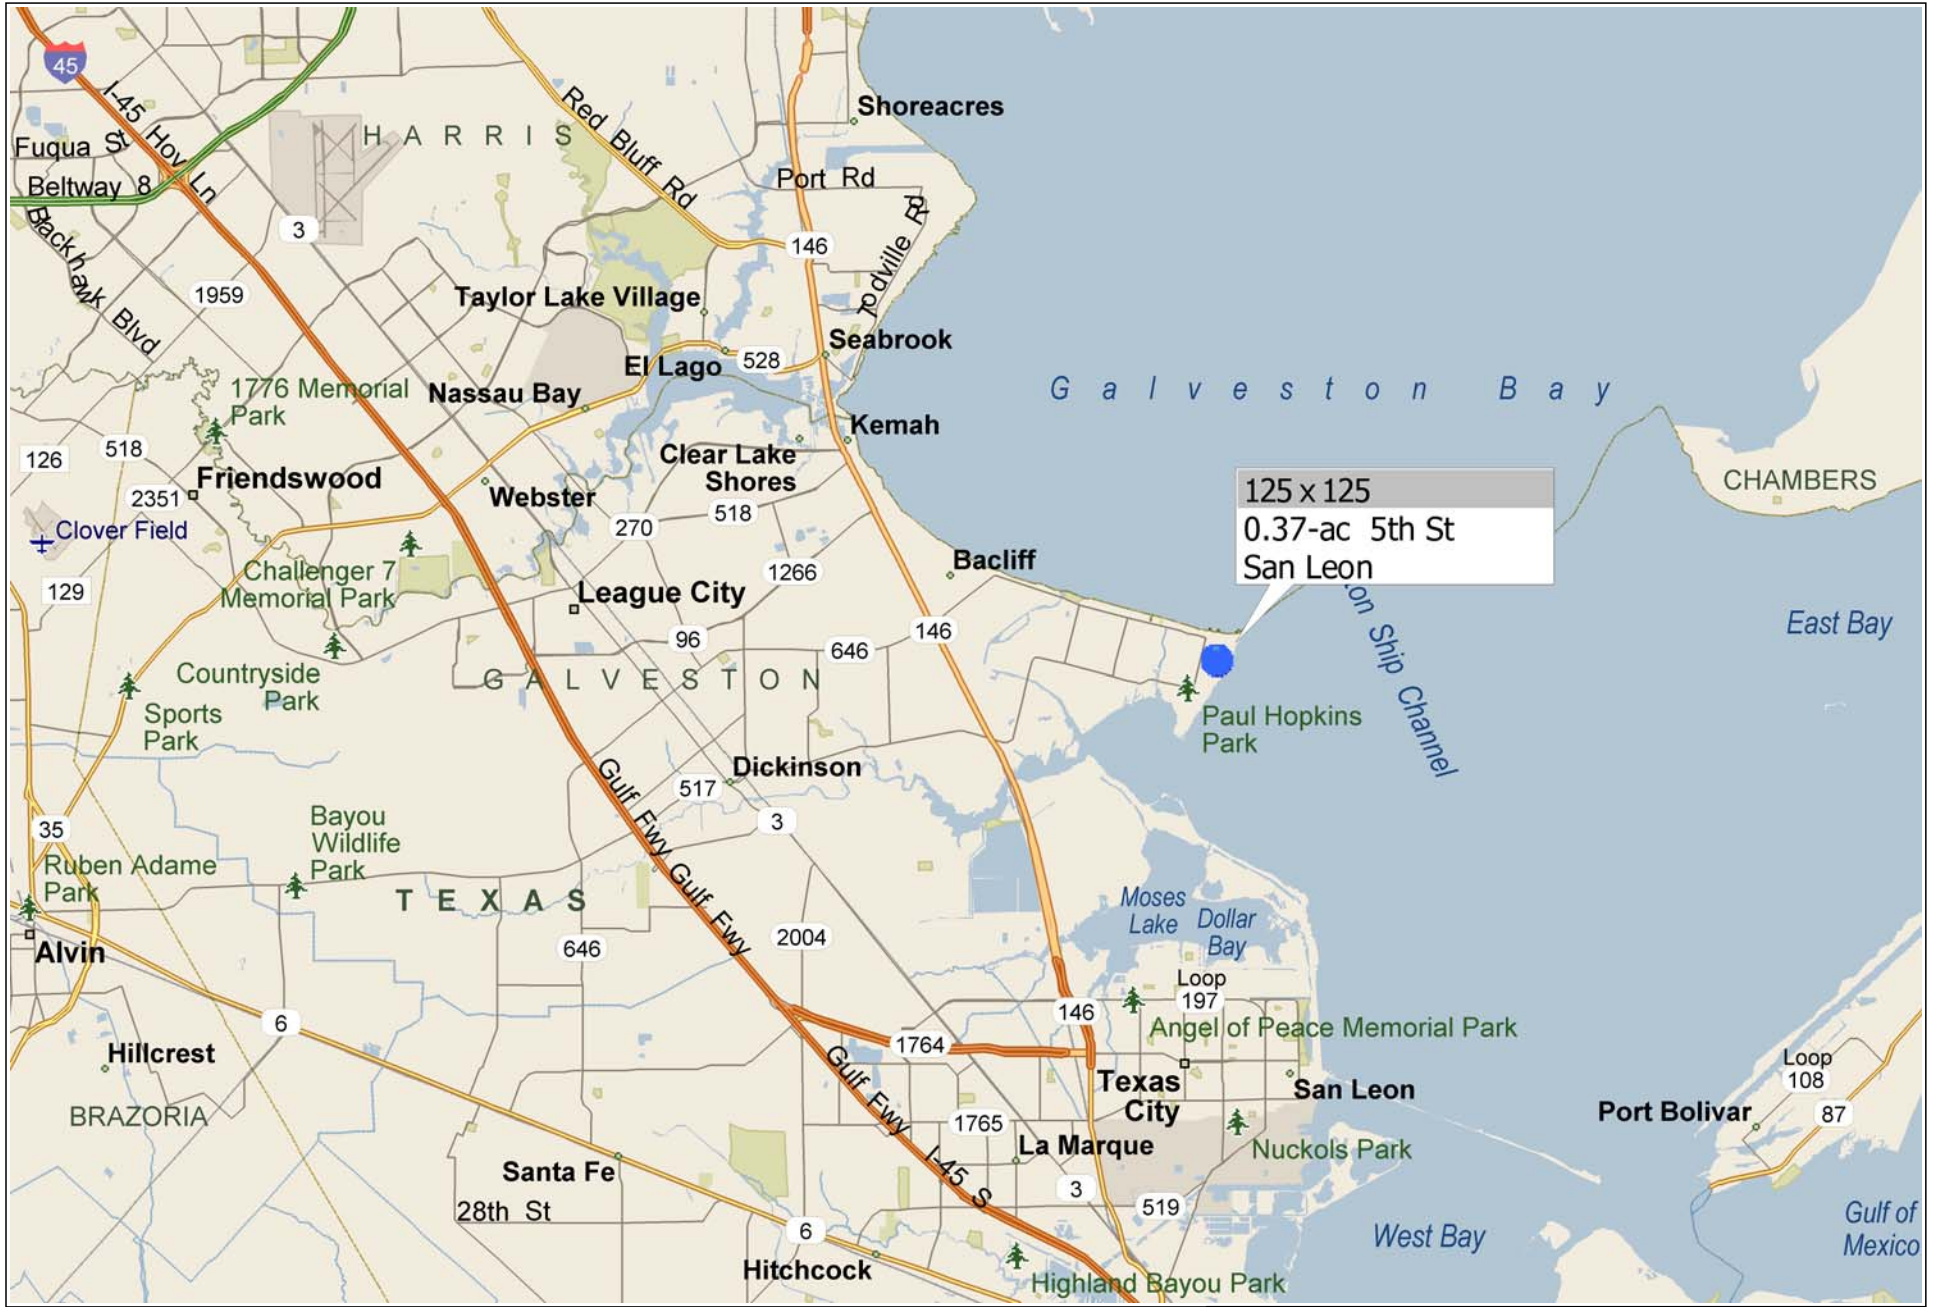

\*\*\* 0.36-ac \*\*\* 5th St ~ San Leon

0 mi 2 4 6 8 10 12

Copyright © and (P) 1988–2010 Microsoft Corporation and/or its suppliers. All rights reserved. <http://www.microsoft.com/mappoint/>  
Certain mapping and direction data © 2010 NAVTEQ. All rights reserved. The Data for areas of Canada includes information taken with permission from Canadian authorities, including: © Her Majesty the Queen in Right of Canada, © Queen's Printer for Ontario. NAVTEQ and NAVTEQ ON BOARD are trademarks of NAVTEQ. © 2010 Tele Atlas North America, Inc. All rights reserved. Tele Atlas and Tele Atlas North America are trademarks of Tele Atlas, Inc. © 2010 by Applied Geographic Systems. All rights reserved.