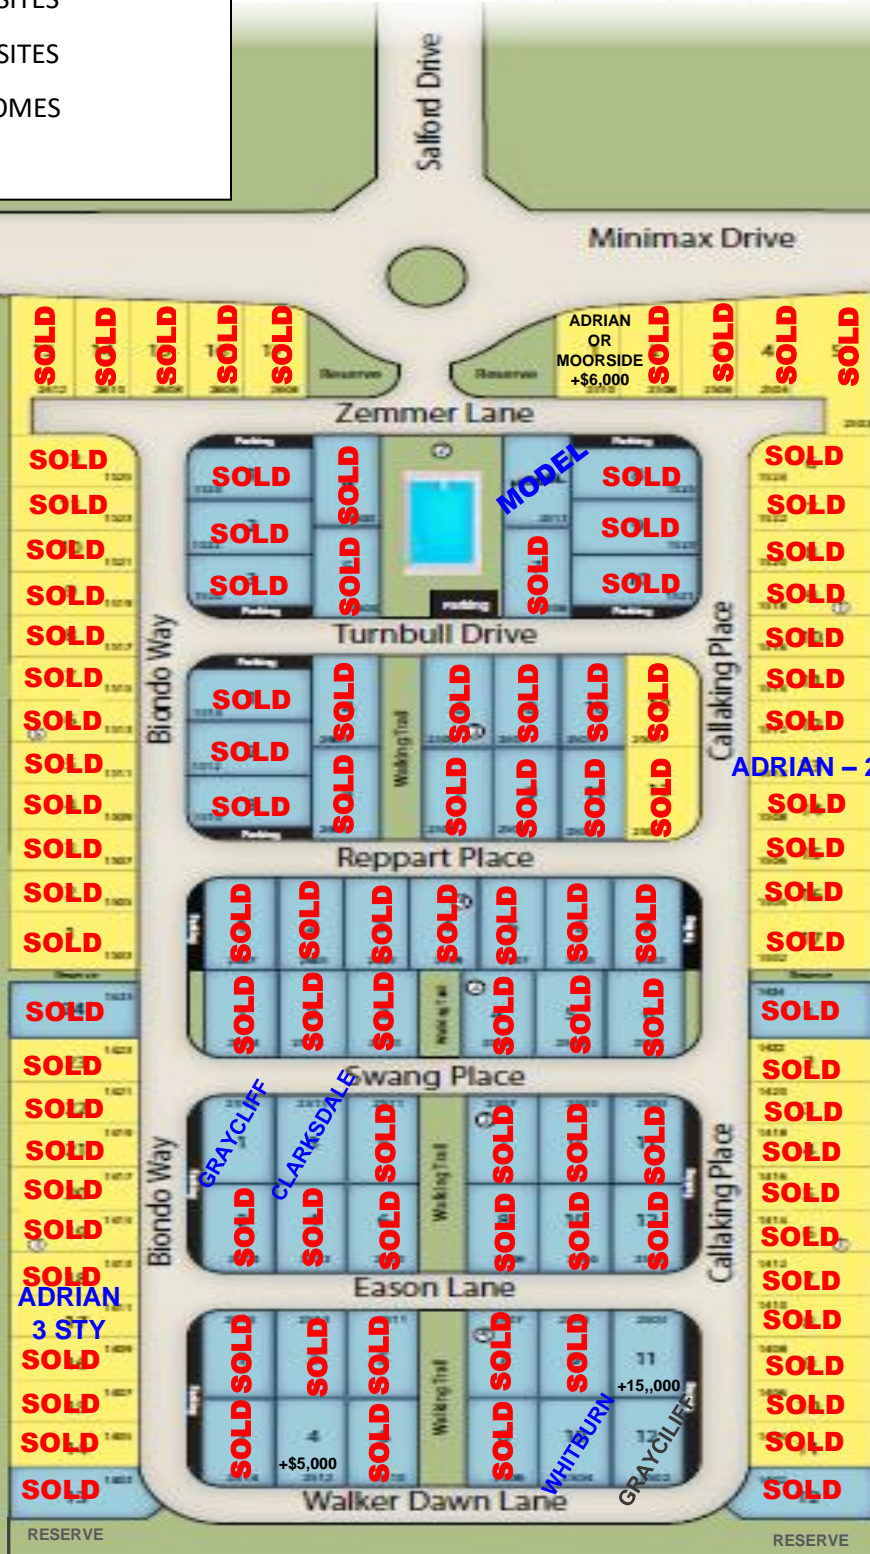

TIMBERGROVE VILLAGE

	40 FT WIDE HOME SITES
	31 FT WIDE HOME SITES
	QUICK MOVE-IN HOMES
	BEING PERMITTED

CENTRAL LIVING
by David Weekley Homes